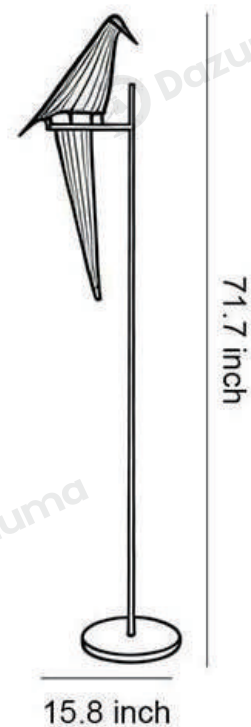

· Product Details

Material	Hardware
----------	----------

· Core Specifications

Length	26.4 inches
Width	11.0 inches
Depth	11.0 inches

· Basic Product Information

Product Model	HA109634-02B
Product Type	Diffused Light Wall Sconces
Power Type	Hardwired
Product Color	White

· Product Details

Material	Hardware
----------	----------

· Core Specifications

Length	31.5 inches
Width	13.8 inches
Depth	13.8 inches

· Basic Product Information

Product Model	HA109634-03B
Product Type	Diffused Light Wall Sconces
Power Type	Hardwired
Product Color	White

· Product Details

Material	Hardware
----------	----------

· Core Specifications

Length	44.5 inches
Width	13.8 inches
Depth	13.8 inches

· Basic Product Information

Product Model	HA109634-04B
Product Type	Diffused Light Wall Sconces
Power Type	US Plug-In
Product Color	White

· Product Details

Material	Hardware
----------	----------

· Core Specifications

Length	71.7 inches
Width	15.8 inches
Depth	15.8 inches

· Basic Product Information

Product Model	HA109634-05B
Product Type	Diffused Light Wall Sconces
Power Type	Hardwired
Product Color	White