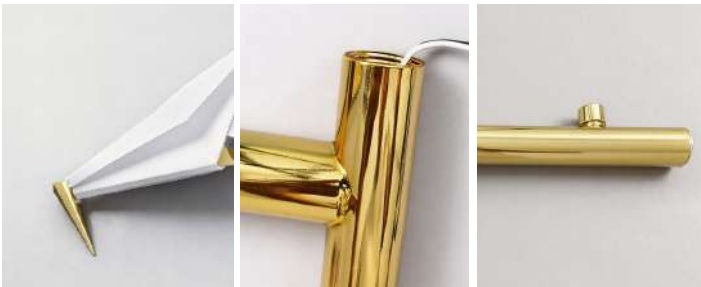

Product Name	Wall Light Modern Origami Crane Origami Wall Sconce
Style	Nordic Style
Specification	Hardwired, US Plug-In

This bird wall light blends metal body with PP origami design and comes in six styles.

Single head is 6W and double head 12W, using warm LED light sources.

Nordic creative style brings vivid and artistic lighting to various spaces.

· Basic Product Information

Product Model	HA109634-01B
Product Type	Diffused Light Wall Sconces
Power Type	Hardwired
Product Color	White

· Product Details

Material	Hardware
----------	----------

· Core Specifications

Length	71.7 inches
Width	15.8 inches
Depth	15.8 inches

· Basic Product Information

Product Model	HA109634-05B
Product Type	Diffused Light Wall Sconces
Power Type	Hardwired
Product Color	White

· Product Details

Material	Hardware
----------	----------

· Core Specifications

Length	34.3 inches
Width	19.7 inches
Depth	19.7 inches

· Basic Product Information

Product Model	HA109634-06B
Product Type	Diffused Light Wall Sconces
Power Type	US Plug-In
Product Color	White