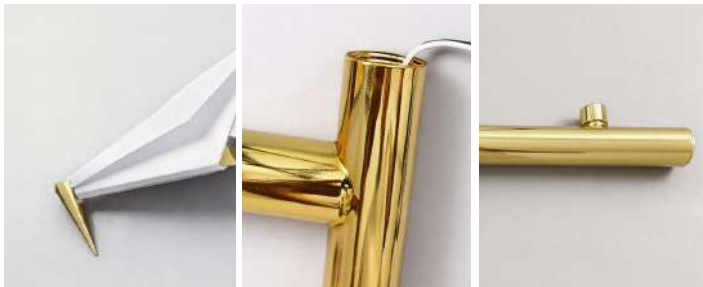

Product Name	Wall Light Modern Origami Crane Origami Wall Sconce
Style	Nordic Style
Specification	Hardwired, US Plug-In

This bird wall light blends metal body with PP origami design and comes in six styles.

Single head is 6W and double head 12W, using warm LED light sources.

Nordic creative style brings vivid and artistic lighting to various spaces.

· Basic Product Information

Product Model	HA109634-01B
Product Type	Diffused Light Wall Sconces
Power Type	Hardwired
Product Color	White

· Product Details

Material	Hardware
----------	----------

· Core Specifications

Length	26.4 inches
Width	11.0 inches
Depth	11.0 inches

· Basic Product Information

Product Model	HA109634-02B
Product Type	Diffused Light Wall Sconces
Power Type	Hardwired
Product Color	White

· Product Details

Material	Hardware
----------	----------

· Core Specifications

Length	31.5 inches
Width	13.8 inches
Depth	13.8 inches

· Basic Product Information

Product Model	HA109634-03B
Product Type	Diffused Light Wall Sconces
Power Type	Hardwired
Product Color	White