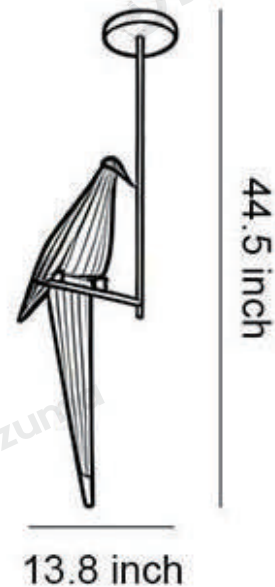

· Product Details

Material	Hardware
----------	----------

· Core Specifications

Length	26.4 inches
Width	11.0 inches
Depth	11.0 inches

· Basic Product Information

Product Model	HA109634-02B
Product Type	Diffused Light Wall Sconces
Power Type	Hardwired
Product Color	White

· Product Details

Material	Hardware
----------	----------

· Core Specifications

Length	31.5 inches
Width	13.8 inches
Depth	13.8 inches

· Basic Product Information

Product Model	HA109634-03B
Product Type	Diffused Light Wall Sconces
Power Type	Hardwired
Product Color	White

· Product Details

Material	Hardware
----------	----------

· Core Specifications

Length	44.5 inches
Width	13.8 inches
Depth	13.8 inches

· Basic Product Information

Product Model	HA109634-04B
Product Type	Diffused Light Wall Sconces
Power Type	US Plug-In
Product Color	White

· Product Details

Material	Hardware
----------	----------

· Core Specifications

Length	71.7 inches
Width	15.8 inches
Depth	15.8 inches

· Basic Product Information

Product Model	HA109634-05B
Product Type	Diffused Light Wall Sconces
Power Type	Hardwired
Product Color	White