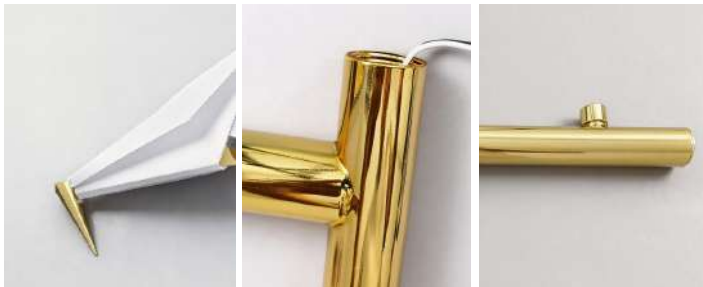

Product Name	Wall Light Modern Origami Crane Origami Wall Sconce
Style	Nordic Style
Specification	Hardwired, US Plug-In

This bird wall light blends metal body with PP origami design and comes in six styles.

· Product Details

Material	Hardware
----------	----------

· Core Specifications

Length	26.4 inches
Width	11.0 inches
Depth	11.0 inches

· Basic Product Information

Product Model	HA109634-02B
Product Type	Diffused Light Wall Sconces
Power Type	Hardwired
Product Color	White

· Product Details

Material	Hardware
----------	----------

· Core Specifications

Length	31.5 inches
Width	13.8 inches
Depth	13.8 inches

· Basic Product Information

Product Model	HA109634-03B
Product Type	Diffused Light Wall Sconces
Power Type	Hardwired
Product Color	White

· Product Details

Material	Hardware
----------	----------

· Core Specifications

Length	44.5 inches
Width	13.8 inches
Depth	13.8 inches

· Basic Product Information

Product Model	HA109634-04B
Product Type	Diffused Light Wall Sconces
Power Type	US Plug-In
Product Color	White