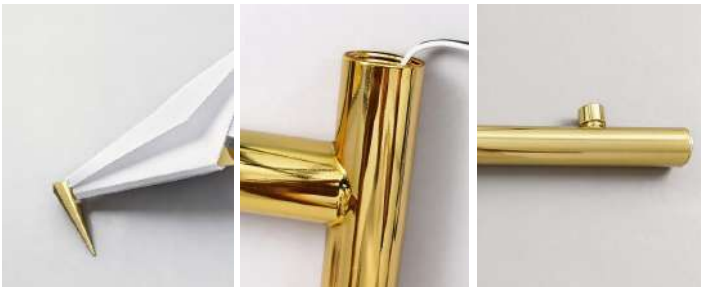

Product Name	Wall Light Modern Origami Crane Origami Wall Sconce
Style	Nordic Style
Specification	Hardwired, US Plug-In

This bird wall light blends metal body with PP origami design and comes in six styles.

Single head is 6W and double head 12W, using warm LED light sources.

Nordic creative style brings vivid and artistic lighting to various spaces.

· Basic Product Information

Product Model	HA109634-01B
Product Type	Diffused Light Wall Sconces
Power Type	Hardwired
Product Color	White

· Product Details

Material	Hardware
----------	----------

· Core Specifications

Length	26.4 inches
Width	11.0 inches
Depth	11.0 inches

· Basic Product Information

Product Model	HA109634-02B
Product Type	Diffused Light Wall Sconces
Power Type	Hardwired
Product Color	White

· Product Details

Material	Hardware
----------	----------

· Core Specifications

Length	31.5 inches
Width	13.8 inches
Depth	13.8 inches

· Basic Product Information

Product Model	HA109634-03B
Product Type	Diffused Light Wall Sconces
Power Type	Hardwired
Product Color	White