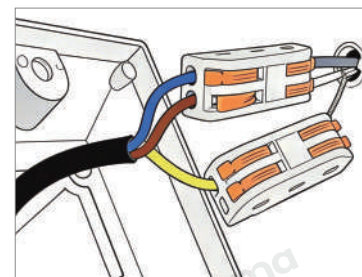

Hardwired

Blue: Neutral wire
 Brown: Live wire
 Yellow: Ground wire

· Core Performance Indicators

Installation Method	Wall Moun - Easy installation: Fix the base on the wall, wire then install the lamp body.
Application Scenarios	Indoor
Certifications	CE, ROHS, WEEE, CEC, DLC, IES
Color Temperature Adjustment	Warm White (3000K)
Product Accessories	Lampshade ×1, Lamp Pole ×2, Driver ×1, Ground Wire ×1, Screw Pack ×1, Manual ×1