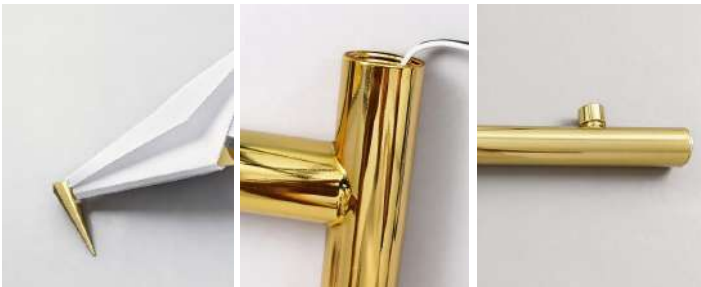

Product Name	Wall Light Modern Origami Crane Origami Wall Sconce
Style	Nordic Style
Specification	Hardwired, US Plug-In

This bird wall light blends metal body with PP origami design and comes in six styles.

· Product Details

Material	Hardware
----------	----------

· Core Specifications

Length	44.5 inches
Width	13.8 inches
Depth	13.8 inches

· Basic Product Information

Product Model	HA109634-04B
Product Type	Diffused Light Wall Sconces
Power Type	US Plug-In
Product Color	White

· Product Details

Material	Hardware
----------	----------

· Core Specifications

Length	71.7 inches
Width	15.8 inches
Depth	15.8 inches

· Basic Product Information

Product Model	HA109634-05B
Product Type	Diffused Light Wall Sconces
Power Type	Hardwired
Product Color	White

· Product Details

Material	Hardware
----------	----------

· Core Specifications

Length	34.3 inches
Width	19.7 inches
Depth	19.7 inches

· Basic Product Information

Product Model	HA109634-06B
Product Type	Diffused Light Wall Sconces
Power Type	US Plug-In
Product Color	White