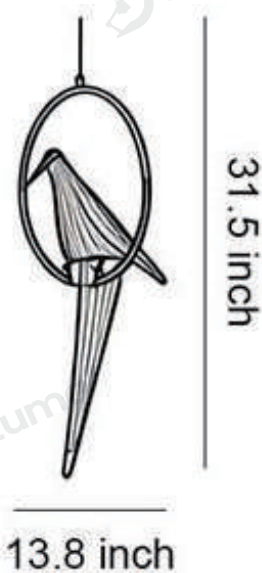

· Product Details

Material	Hardware
----------	----------

· Core Specifications

Length	26.4 inches
Width	11.0 inches
Depth	11.0 inches

· Basic Product Information

Product Model	HA109634-02B
Product Type	Diffused Light Wall Sconces
Power Type	Hardwired
Product Color	White

· Product Details

Material	Hardware
----------	----------

· Core Specifications

Length	31.5 inches
Width	13.8 inches
Depth	13.8 inches

· Basic Product Information

Product Model	HA109634-03B
Product Type	Diffused Light Wall Sconces
Power Type	Hardwired
Product Color	White

· Product Details

Material	Hardware
----------	----------

· Core Specifications

Length	44.5 inches
Width	13.8 inches
Depth	13.8 inches

· Basic Product Information

Product Model	HA109634-04B
Product Type	Diffused Light Wall Sconces
Power Type	US Plug-In
Product Color	White

· Product Details

Material	Hardware
----------	----------

· Core Specifications

Length	71.7 inches
Width	15.8 inches
Depth	15.8 inches

· Basic Product Information

Product Model	HA109634-05B
Product Type	Diffused Light Wall Sconces
Power Type	Hardwired
Product Color	White