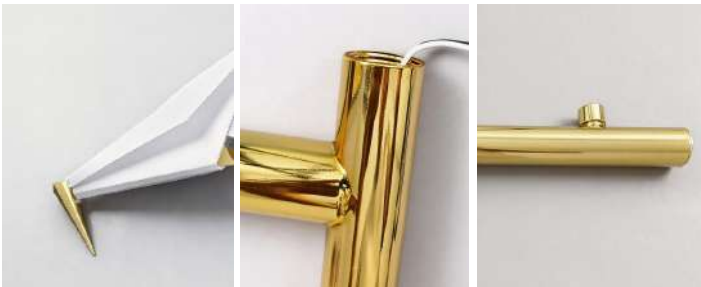

Product Name	Wall Light Modern Origami Crane Origami Wall Sconce
Style	Nordic Style
Specification	Hardwired, US Plug-In

This bird wall light blends metal body with PP origami design and comes in six styles.

· Product Details

Material	Hardware
----------	----------

· Core Specifications

Length	31.5 inches
Width	13.8 inches
Depth	13.8 inches

· Basic Product Information

Product Model	HA109634-03B
Product Type	Diffused Light Wall Sconces
Power Type	Hardwired
Product Color	White

· Product Details

Material	Hardware
----------	----------

· Core Specifications

Length	44.5 inches
Width	13.8 inches
Depth	13.8 inches

· Basic Product Information

Product Model	HA109634-04B
Product Type	Diffused Light Wall Sconces
Power Type	US Plug-In
Product Color	White

· Product Details

Material	Hardware
----------	----------

· Core Specifications

Length	71.7 inches
Width	15.8 inches
Depth	15.8 inches

· Basic Product Information

Product Model	HA109634-05B
Product Type	Diffused Light Wall Sconces
Power Type	Hardwired
Product Color	White