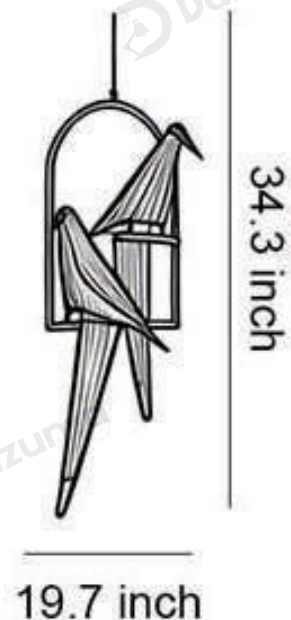

· Product Details

Material	Hardware
----------	----------

· Core Specifications

Length	44.5 inches
Width	13.8 inches
Depth	13.8 inches

· Basic Product Information

Product Model	HA109634-04B
Product Type	Diffused Light Wall Sconces
Power Type	US Plug-In
Product Color	White

· Product Details

Material	Hardware
----------	----------

· Core Specifications

Length	71.7 inches
Width	15.8 inches
Depth	15.8 inches

· Basic Product Information

Product Model	HA109634-05B
Product Type	Diffused Light Wall Sconces
Power Type	Hardwired
Product Color	White

· Product Details

Material	Hardware
----------	----------

· Core Specifications

Length	34.3 inches
Width	19.7 inches
Depth	19.7 inches

· Basic Product Information

Product Model	HA109634-06B
Product Type	Diffused Light Wall Sconces
Power Type	US Plug-In
Product Color	White

· Product Details

Material	Hardware
----------	----------

· Core Specifications

Length	71.7 inches
Width	15.8 inches
Depth	15.8 inches

Voltage	AC85-265V
Light Source Type	LED Integrated
Light Source Included	Yes
Color Temperature	3000K
Dimmable	No