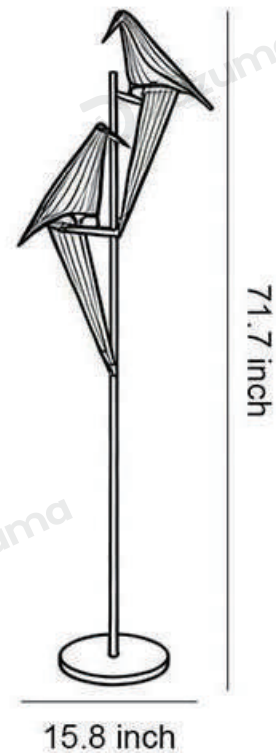

· Product Details

Material	Hardware
----------	----------

· Core Specifications

Length	44.5 inches
Width	13.8 inches
Depth	13.8 inches

· Basic Product Information

Product Model	HA109634-04B
Product Type	Diffused Light Wall Sconces
Power Type	US Plug-In
Product Color	White

· Product Details

Material	Hardware
----------	----------

· Core Specifications

Length	71.7 inches
Width	15.8 inches
Depth	15.8 inches

· Basic Product Information

Product Model	HA109634-05B
Product Type	Diffused Light Wall Sconces
Power Type	Hardwired
Product Color	White

· Product Details

Material	Hardware
----------	----------

· Core Specifications

Length	34.3 inches
Width	19.7 inches
Depth	19.7 inches

· Basic Product Information

Product Model	HA109634-06B
Product Type	Diffused Light Wall Sconces
Power Type	US Plug-In
Product Color	White

· Product Details

Material	Hardware
----------	----------

· Core Specifications

Length	71.7 inches
Width	15.8 inches
Depth	15.8 inches

Voltage	AC85-265V
Light Source Type	LED Integrated
Light Source Included	Yes
Color Temperature	3000K
Dimmable	No