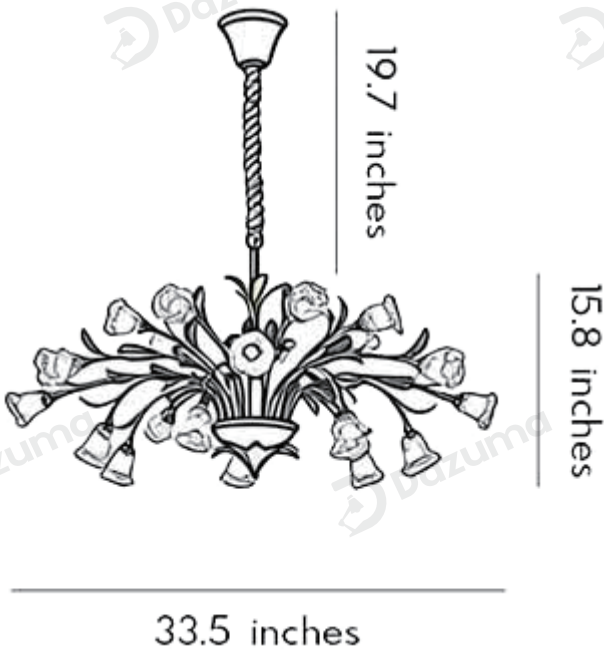

Four sizes available with G4 3W bulbs and a 50cm adjustable hanging chain for installation.

It creates romantic French country ambiance for living rooms and dining areas.

· Basic Product Information

Product Model HA109955-01B/02B/03B/04B

· Product Details

Material	Iron
----------	------

· Basic Product Information

Product Model HA109955-09B/10B/11B/12B

Product Type Modern Chandeliers

Power Type Hardwired

Product Color Pink Glass

· Product Details

Material Iron

· Basic Product Information

Product Model HA109955-13B/14B/15B/16B

Product Type Modern Chandeliers

Power Type Hardwired

Product Color Mixed Glass

· Product Details

Material Iron

• Core Specifications

Length	13.8 inches	Length	19.7 inches
Width	26.0 inches	Width	40.6 inches
Depth	26.0 inches	Depth	40.6 inches

Length	15.8 inches	Length	19.7 inches
Width	33.5 inches	Width	40.6 inches
Depth	33.5 inches	Depth	40.6 inches