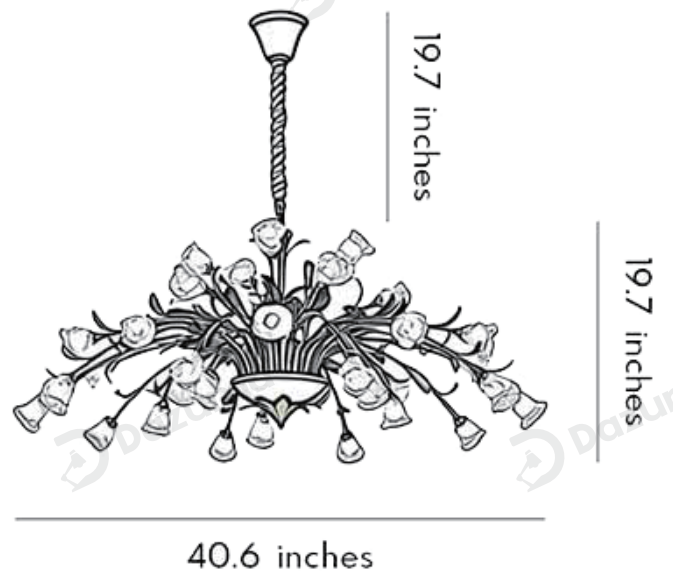

Product Name	Vintage Floral Chandelier Vintage Rustic Ceiling Light
Style	French Style
Specification	Hardwired

This vintage floral chandelier has an iron frame with glass shades in multiple color options.

Four sizes available with G4 3W bulbs and a 50cm adjustable hanging chain for installation.

It creates romantic French country ambiance for living rooms and dining areas.

· Basic Product Information

Product Model HA109955-01B/02B/03B/04B

Material Iron

· Basic Product Information

Product Model HA109955-13B/14B/15B/16B

Product Type Modern Chandeliers

Power Type Hardwired

Product Color Mixed Glass

· Product Details

Material Iron

• Core Specifications

Length	13.8 inches	Length	19.7 inches
Width	26.0 inches	Width	40.6 inches
Depth	26.0 inches	Depth	40.6 inches

Length	15.8 inches	Length	19.7 inches
Width	33.5 inches	Width	40.6 inches
Depth	33.5 inches	Depth	40.6 inches