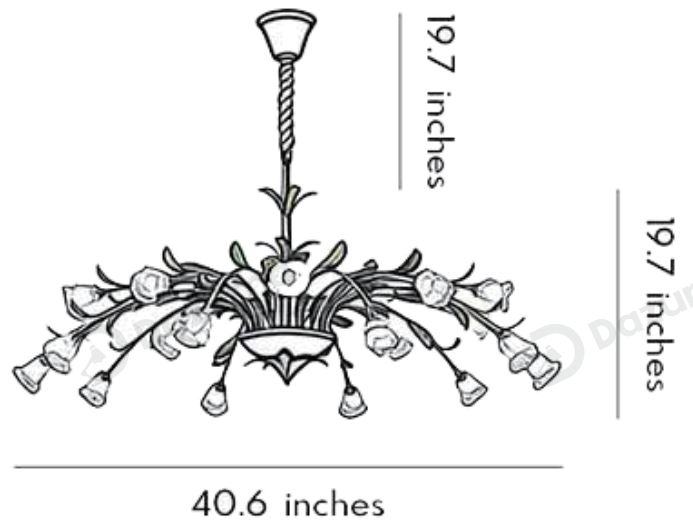

Four sizes available with G4 3W bulbs and a 50cm adjustable hanging chain for installation.

It creates romantic French country ambiance for living rooms and dining areas.

· Basic Product Information

Product Model HA109955-01B/02B/03B/04B

· Product Details

Material	Iron
----------	------

· Basic Product Information

Product Model HA109955-09B/10B/11B/12B

Product Type Modern Chandeliers

Power Type Hardwired

Product Color Pink Glass

· Product Details

Material Iron

· Basic Product Information

Product Model HA109955-13B/14B/15B/16B

Product Type Modern Chandeliers

Power Type Hardwired

Product Color Mixed Glass

· Product Details

Material Iron

• Core Specifications

Length	13.8 inches	Length	19.7 inches
Width	26.0 inches	Width	40.6 inches
Depth	26.0 inches	Depth	40.6 inches

Length	15.8 inches	Length	19.7 inches
Width	33.5 inches	Width	40.6 inches
Depth	33.5 inches	Depth	40.6 inches