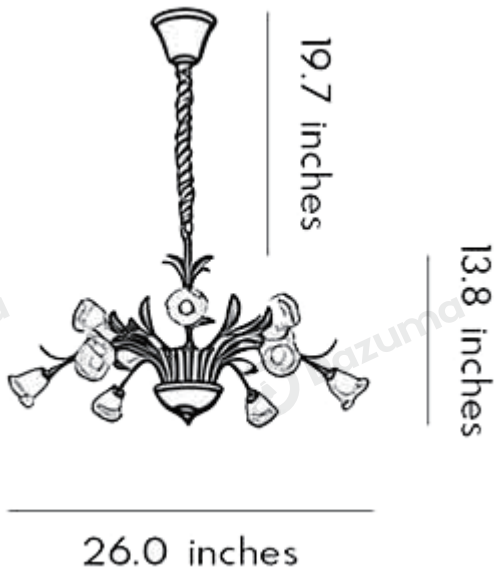

Four sizes available with G4 3W bulbs and a 50cm adjustable hanging chain for installation.

It creates romantic French country ambiance for living rooms and dining areas.

· Basic Product Information

Product Model HA109955-01B/02B/03B/04B

· Product Details

Material	Iron
----------	------

· Basic Product Information

Product Model HA109955-09B/10B/11B/12B

Product Type Modern Chandeliers

Power Type Hardwired

Product Color Pink Glass

· Product Details

Material Iron

· Basic Product Information

Product Model HA109955-13B/14B/15B/16B

Product Type Modern Chandeliers

Power Type Hardwired

Product Color Mixed Glass

· Product Details

Material Iron

• Core Specifications

Length	13.8 inches	Length	19.7 inches
Width	26.0 inches	Width	40.6 inches
Depth	26.0 inches	Depth	40.6 inches

Length	15.8 inches	Length	19.7 inches
Width	33.5 inches	Width	40.6 inches
Depth	33.5 inches	Depth	40.6 inches