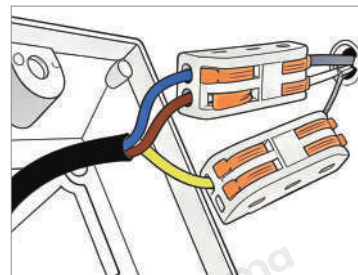

· Core Specifications

Length	47.2 inches
Width	3.2 inches
Depth	3.2 inches

Voltage	AC110V
Light Source Type	LED Integrated
Light Source Included	Yes
Color Temperature	3000K
Dimmable	No

Hardwired

Blue: Neutral wire
Brown: Live wire
Yellow: Ground wire