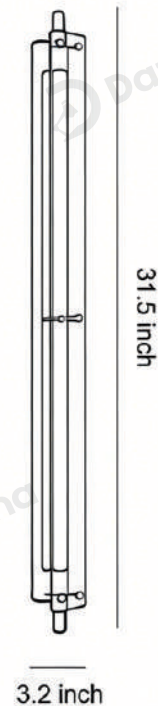

Product Model	HA113585-01B
Product Type	Linear Wall Sconces
Power Type	Hardwired
Product Color	Black

· Product Details

Material	Iron
----------	------

· Core Specifications

Length	23.6 inches
Width	3.2 inches
Depth	3.2 inches

· **Basic Product Information**

Product Model	HA113585-02B
Product Type	Linear Wall Sconces
Power Type	Hardwired
Product Color	Black

· **Product Details**

Material	Iron
----------	------

· **Core Specifications**

Length	31.5 inches
Width	3.2 inches
Depth	3.2 inches

· Basic Product Information

Product Model	HA113585-03B
Product Type	Linear Wall Sconces
Power Type	Hardwired
Product Color	Black

· Product Details

Material	Iron
----------	------

· Core Specifications

Length	47.2 inches
Width	3.2 inches
Depth	3.2 inches

Voltage	AC110V
Light Source Type	LED Integrated
Light Source Included	Yes
Color Temperature	3000K
Dimmable	No

Hardwired

Blue: Neutral wire
Brown: Live wire
Yellow: Ground wire