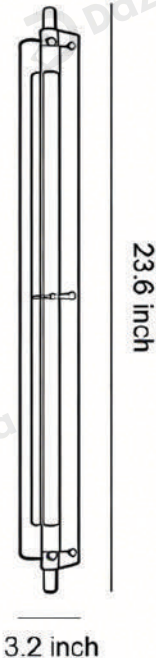

Product Model	HA113585-01B
Product Type	Linear Wall Sconces
Power Type	Hardwired
Product Color	Black

· Product Details

Material	Iron
----------	------

· Core Specifications

Length	23.6 inches
Width	3.2 inches
Depth	3.2 inches

· **Basic Product Information**

Product Model	HA113585-02B
Product Type	Linear Wall Sconces
Power Type	Hardwired
Product Color	Black

· **Product Details**

Material	Iron
----------	------

· **Core Specifications**

Length	31.5 inches
Width	3.2 inches
Depth	3.2 inches

· Basic Product Information

Product Model	HA113585-03B
Product Type	Linear Wall Sconces
Power Type	Hardwired
Product Color	Black

· Product Details

Material	Iron
----------	------

· Core Specifications

Length	47.2 inches
Width	3.2 inches
Depth	3.2 inches

Voltage	AC110V
Light Source Type	LED Integrated
Light Source Included	Yes
Color Temperature	3000K
Dimmable	No

Hardwired

Blue: Neutral wire
Brown: Live wire
Yellow: Ground wire