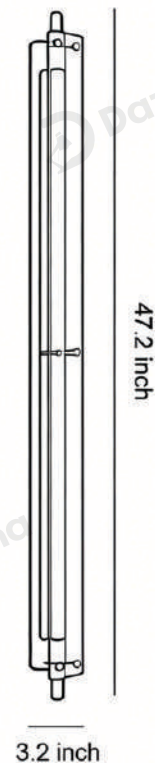

Product Model	HA113585-01B
Product Type	Linear Wall Sconces
Power Type	Hardwired
Product Color	Black

· Product Details

Material	Iron
----------	------

· Core Specifications

Length	23.6 inches
Width	3.2 inches
Depth	3.2 inches

· **Basic Product Information**

Product Model	HA113585-02B
Product Type	Linear Wall Sconces
Power Type	Hardwired
Product Color	Black

· **Product Details**

Material	Iron
----------	------

· **Core Specifications**

Length	31.5 inches
Width	3.2 inches
Depth	3.2 inches

· Basic Product Information

Product Model	HA113585-03B
Product Type	Linear Wall Sconces
Power Type	Hardwired
Product Color	Black

· Product Details

Material	Iron
----------	------

· Core Specifications

Length	47.2 inches
Width	3.2 inches
Depth	3.2 inches

Voltage	AC110V
Light Source Type	LED Integrated
Light Source Included	Yes
Color Temperature	3000K
Dimmable	No

Hardwired

Blue: Neutral wire
Brown: Live wire
Yellow: Ground wire