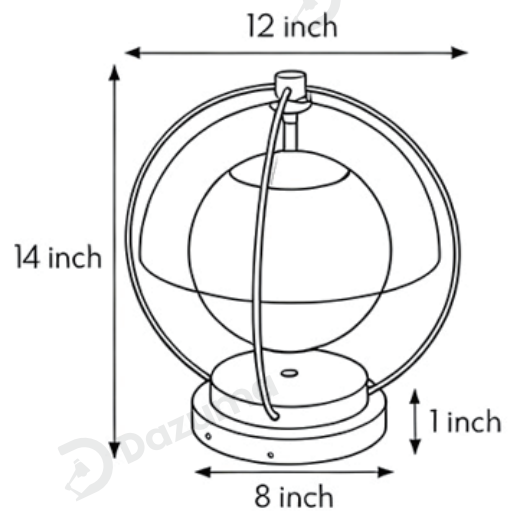

· Basic Product Information

Product Model	HA113596-03B
Product Type	Pillar Lights
Power Type	Hardwired
Product Color	White

· Product Details

Material	Iron
----------	------

· Core Specifications

Length	18.0 inches
Width	16.0 inches
Depth	16.0 inches

· Basic Product Information

Product Model	HA113596-04B
Product Type	Pillar Lights
Power Type	Solar Powered
Product Color	White

· Product Details

Material	Iron
----------	------

· Core Specifications

Length	11.0 inches
Width	8.0 inches
Depth	8.0 inches

· Basic Product Information

Product Model	HA113596-05B
Product Type	Pillar Lights
Power Type	Solar Powered
Product Color	White

· Product Details

Material	Iron
----------	------

· Core Specifications

Length	14.0 inches
Width	12.0 inches
Depth	12.0 inches

· Basic Product Information

Product Model	HA113596-06B
Product Type	Pillar Lights
Power Type	Solar Powered
Product Color	White

· Product Details

Material	Iron
----------	------

· Core Specifications

Length	18.0 inches
Width	16.0 inches
Depth	16.0 inches