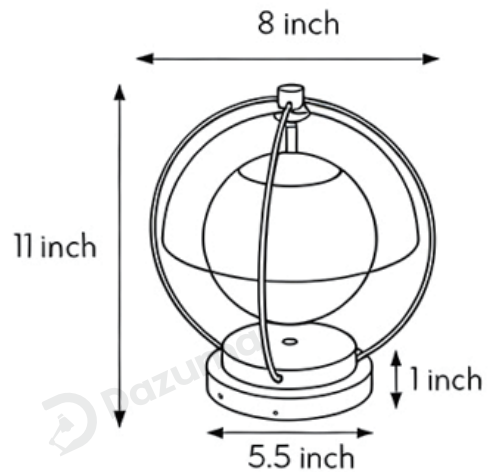

· Basic Product Information

Product Model	HA113596-03B
Product Type	Pillar Lights
Power Type	Hardwired
Product Color	White

· Product Details

Material	Iron
----------	------

· Core Specifications

Length	18.0 inches
Width	16.0 inches
Depth	16.0 inches

· Basic Product Information

Product Model	HA113596-04B
Product Type	Pillar Lights
Power Type	Solar Powered
Product Color	White

· Product Details

Material	Iron
----------	------

· Core Specifications

Length	11.0 inches
Width	8.0 inches
Depth	8.0 inches

· Basic Product Information

Product Model	HA113596-05B
Product Type	Pillar Lights
Power Type	Solar Powered
Product Color	White

· Product Details

Material	Iron
----------	------

· Core Specifications

Length	14.0 inches
Width	12.0 inches
Depth	12.0 inches

· Basic Product Information

Product Model	HA113596-06B
Product Type	Pillar Lights
Power Type	Solar Powered
Product Color	White

· Product Details

Material	Iron
----------	------

· Core Specifications

Length	18.0 inches
Width	16.0 inches
Depth	16.0 inches