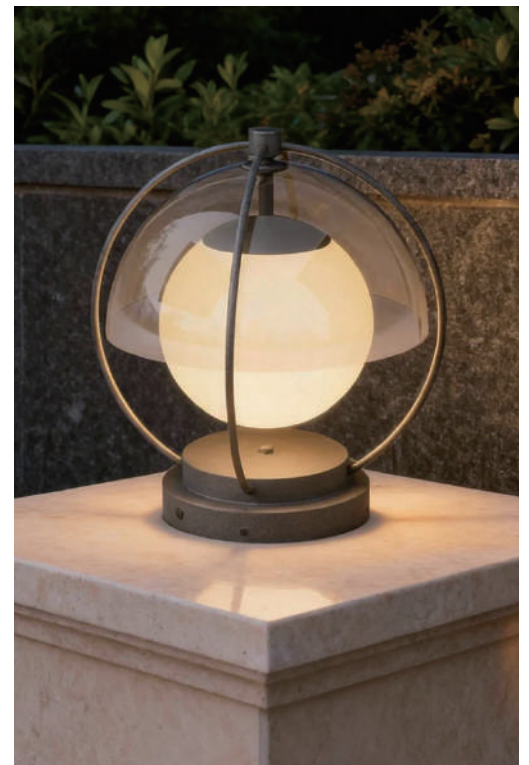

Product Name	LED Pillar Lights Outdoor Modern Waterproof Lights
Style	Modern
Specification	Hardwired / Solar Powered

This outdoor LED pillar light has a sturdy metal body, PMMA+PE shade, and silver-gray finish.

It comes with solar or hardwired power, 7W 3000K warm LED, and IP65 waterproof protection.

With a minimalist modern look, it fits villa gardens and pathways, adding elegant outdoor lighting.

· Basic Product Information

Product Model	HA113596-01B
Product Type	Pillar Lights
Power Type	Hardwired
Product Color	White

· Product Details

Material	Iron
----------	------

· Core Specifications

Length	11.0 inches
Width	8.0 inches
Depth	8.0 inches

· Basic Product Information

Product Model	HA113596-02B
Product Type	Pillar Lights
Power Type	Hardwired
Product Color	White

· Product Details

Material	Iron
----------	------

· Core Specifications

Length	14.0 inches
Width	12.0 inches
Depth	12.0 inches