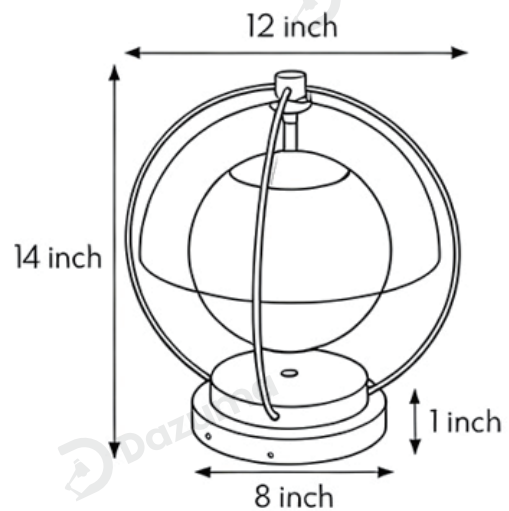

Product Model	HA113596-01B
Product Type	Pillar Lights
Power Type	Hardwired
Product Color	White

· Product Details

Material	Iron
----------	------

· Core Specifications

Length	11.0 inches
Width	8.0 inches
Depth	8.0 inches

· Basic Product Information

Product Model	HA113596-02B
Product Type	Pillar Lights
Power Type	Hardwired
Product Color	White

· Product Details

Material	Iron
----------	------

· Core Specifications

Length	14.0 inches
Width	12.0 inches
Depth	12.0 inches

· Basic Product Information

Product Model	HA113596-03B
Product Type	Pillar Lights
Power Type	Hardwired
Product Color	White

· Product Details

Material	Iron
----------	------

· Core Specifications

Length	18.0 inches
Width	16.0 inches
Depth	16.0 inches

· Basic Product Information

Product Model	HA113596-04B
Product Type	Pillar Lights
Power Type	Solar Powered
Product Color	White

· Product Details

Material	Iron
----------	------

· Core Specifications

Length	11.0 inches
Width	8.0 inches
Depth	8.0 inches