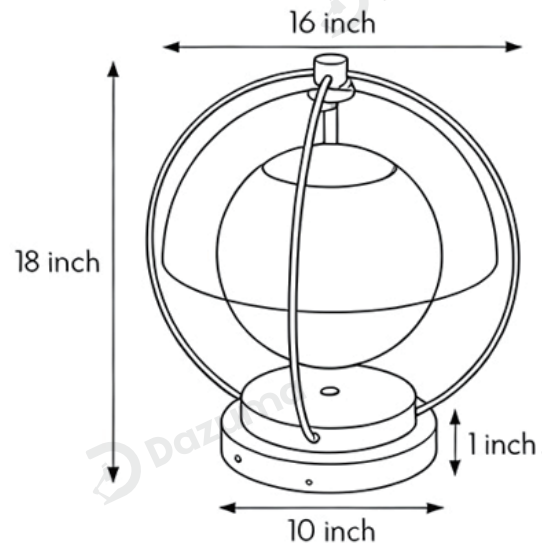

· Basic Product Information

Product Model	HA113596-03B
Product Type	Pillar Lights
Power Type	Hardwired
Product Color	White

· Product Details

Material	Iron
----------	------

· Core Specifications

Length	18.0 inches
Width	16.0 inches
Depth	16.0 inches

· Basic Product Information

Product Model	HA113596-04B
Product Type	Pillar Lights
Power Type	Solar Powered
Product Color	White

· Product Details

Material	Iron
----------	------

· Core Specifications

Length	11.0 inches
Width	8.0 inches
Depth	8.0 inches

· Basic Product Information

Product Model	HA113596-05B
Product Type	Pillar Lights
Power Type	Solar Powered
Product Color	White

· Product Details

Material	Iron
----------	------

· Core Specifications

Length	14.0 inches
Width	12.0 inches
Depth	12.0 inches

· Basic Product Information

Product Model	HA113596-06B
Product Type	Pillar Lights
Power Type	Solar Powered
Product Color	White

· Product Details

Material	Iron
----------	------

· Core Specifications

Length	18.0 inches
Width	16.0 inches
Depth	16.0 inches