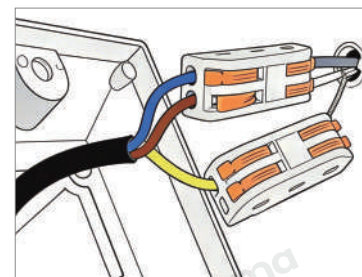

Blue: Neutral wire
Brown: Live wire
Yellow: Ground wire