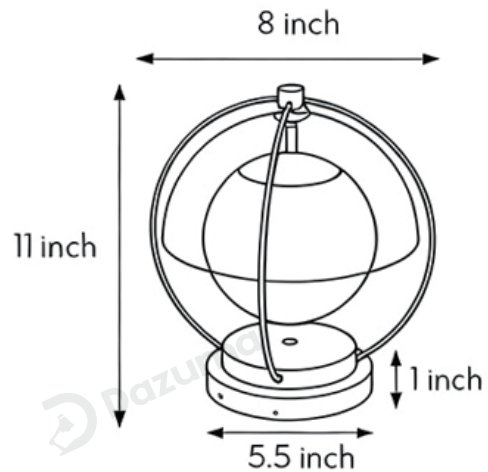

Product Model	HA113596-01B
Product Type	Pillar Lights
Power Type	Hardwired
Product Color	White

· Product Details

Material	Iron
----------	------

· Core Specifications

Length	11.0 inches
Width	8.0 inches
Depth	8.0 inches

· Basic Product Information

Product Model	HA113596-02B
Product Type	Pillar Lights
Power Type	Hardwired
Product Color	White

· Product Details

Material	Iron
----------	------

· Core Specifications

Length	14.0 inches
Width	12.0 inches
Depth	12.0 inches

· Basic Product Information

Product Model	HA113596-03B
Product Type	Pillar Lights
Power Type	Hardwired
Product Color	White

· Product Details

Material	Iron
----------	------

· Core Specifications

Length	18.0 inches
Width	16.0 inches
Depth	16.0 inches

· Basic Product Information

Product Model	HA113596-04B
Product Type	Pillar Lights
Power Type	Solar Powered
Product Color	White

· Product Details

Material	Iron
----------	------

· Core Specifications

Length	11.0 inches
Width	8.0 inches
Depth	8.0 inches