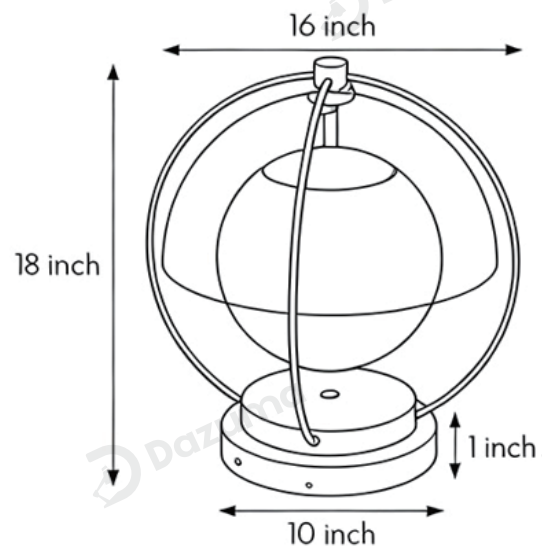

· Basic Product Information

Product Model	HA113596-02B
Product Type	Pillar Lights
Power Type	Hardwired
Product Color	White

· Product Details

Material	Iron
----------	------

· Core Specifications

Length	14.0 inches
Width	12.0 inches
Depth	12.0 inches

· Basic Product Information

Product Model	HA113596-03B
Product Type	Pillar Lights
Power Type	Hardwired
Product Color	White

· Product Details

Material	Iron
----------	------

· Core Specifications

Length	18.0 inches
Width	16.0 inches
Depth	16.0 inches

· Basic Product Information

Product Model	HA113596-04B
Product Type	Pillar Lights
Power Type	Solar Powered
Product Color	White

· Product Details

Material	Iron
----------	------

· Core Specifications

Length	11.0 inches
Width	8.0 inches
Depth	8.0 inches

· Basic Product Information

Product Model	HA113596-05B
Product Type	Pillar Lights
Power Type	Solar Powered
Product Color	White

· Product Details

Material	Iron
----------	------

· Core Specifications

Length	14.0 inches
Width	12.0 inches
Depth	12.0 inches