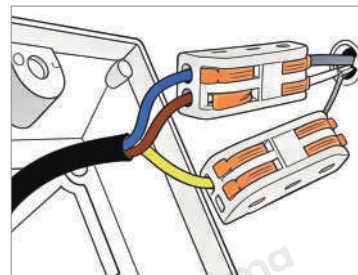

· **Product Details**

Material	Aluminum
----------	----------

· **Core Specifications**

Length	21.6 inches
Width	19.6 inches
Depth	19.6 inches

Voltage	AC110V
Light Source Type	LED E27 Bulb
Light Source Included	Yes
Color Temperature	3000- 6000K
Dimmable	No
IP Rating	IP54

Hardwired

Blue: Neutral wire
Brown: Live wire
Yellow: Ground wire

• Core Performance Indicators

Installation Method

Floor Mount - Easy installation: Place on the ground directly, use when powered on.

Application Scenarios