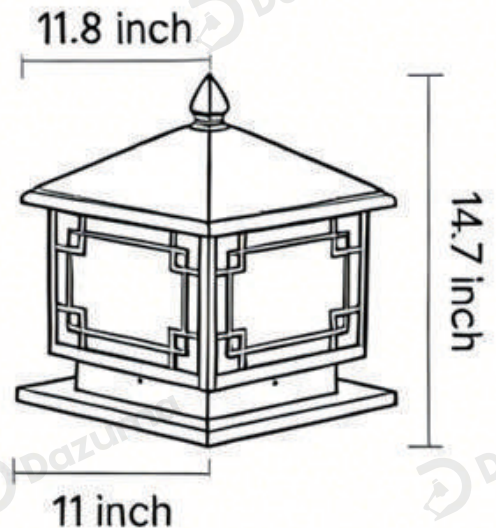

Length 13.3 inches

Width 9.8 inches

Depth 9.8 inches

· Basic Product Information

Product Model	HA115653-03B
Product Type	Pillar Lights
Power Type	Hardwired
Product Color	Coffee

· Product Details

Material	Aluminum
----------	----------

· Core Specifications

Length	14.7 inches
Width	11.8 inches
Depth	11.8 inches

· Basic Product Information

Product Model	HA115653-04B
Product Type	Pillar Lights
Power Type	Hardwired
Product Color	Coffee

· Product Details

Material	Aluminum
----------	----------

· Core Specifications

Length	17.7 inches
Width	15.7 inches
Depth	15.7 inches

· Basic Product Information

Product Model	HA115653-05B
Product Type	Pillar Lights
Power Type	Hardwired
Product Color	Coffee

· Product Details

Material	Aluminum
----------	----------

· Core Specifications

Length	21.6 inches
Width	19.6 inches
Depth	19.6 inches

· Basic Product Information

Product Model	HA115653-06B
Product Type	Pillar Lights
Power Type	Solar Powered
Product Color	Coffee