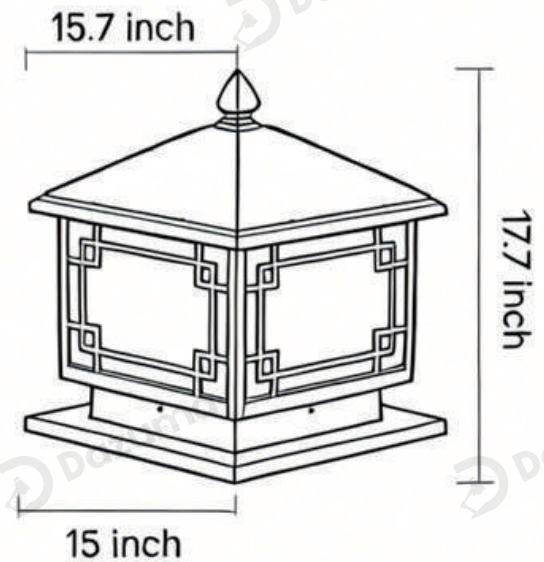

· Core Specifications

Length	14.7 inches
Width	11.8 inches
Depth	11.8 inches

· Basic Product Information

Product Model	HA115653-04B
Product Type	Pillar Lights
Power Type	Hardwired
Product Color	Coffee

· Product Details

Material	Aluminum
----------	----------

· Core Specifications

Length	17.7 inches
Width	15.7 inches
Depth	15.7 inches

· Basic Product Information

Product Model	HA115653-05B
Product Type	Pillar Lights
Power Type	Hardwired
Product Color	Coffee

· Product Details

Material	Aluminum
----------	----------

· Core Specifications

Length	21.6 inches
Width	19.6 inches
Depth	19.6 inches

· Basic Product Information

Product Model	HA115653-06B
Product Type	Pillar Lights
Power Type	Solar Powered
Product Color	Coffee

· Product Details

Material	Aluminum
----------	----------

· Core Specifications

Length	9.8 inches
Width	7.8 inches
Depth	7.8 inches

· Basic Product Information

Product Model	HA115653-07B
Product Type	Pillar Lights
Power Type	Solar Powered
Product Color	Coffee