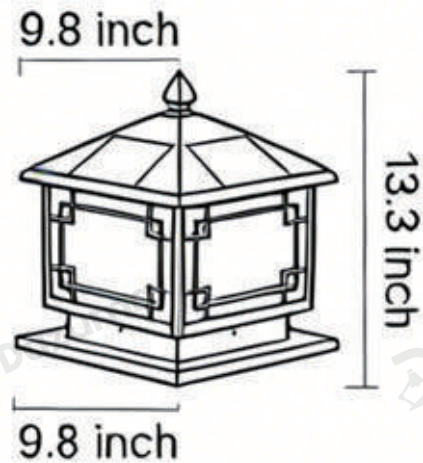

· Product Details

Material	Aluminum
----------	----------

· Core Specifications

Length	21.6 inches
Width	19.6 inches
Depth	19.6 inches

· Basic Product Information

Product Model	HA115653-06B
Product Type	Pillar Lights
Power Type	Solar Powered
Product Color	Coffee

· Product Details

Material	Aluminum
----------	----------

· Core Specifications

Length	9.8 inches
Width	7.8 inches
Depth	7.8 inches

· Basic Product Information

Product Model	HA115653-07B
Product Type	Pillar Lights
Power Type	Solar Powered
Product Color	Coffee

· Product Details

Material	Aluminum
----------	----------

· Core Specifications

Length	13.3 inches
Width	9.8 inches
Depth	9.8 inches

· Basic Product Information

Product Model	HA115653-08B
Product Type	Pillar Lights
Power Type	Solar Powered
Product Color	Coffee

· Product Details

Material	Aluminum
----------	----------

· Core Specifications

Length	14.7 inches
Width	11.8 inches
Depth	11.8 inches

· Basic Product Information

Product Model	HA115653-09B
Product Type	Pillar Lights
Power Type	Solar Powered
Product Color	Coffee