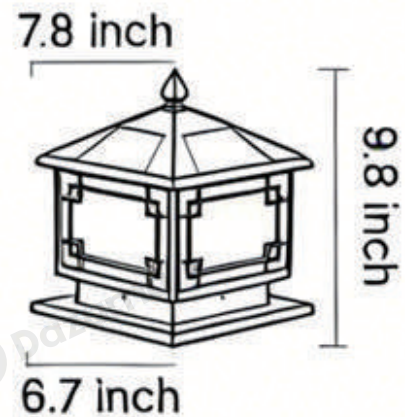

Material	Aluminum
----------	----------

· Core Specifications

Length	17.7 inches
Width	15.7 inches
Depth	15.7 inches

· Basic Product Information

Product Model	HA115653-05B
Product Type	Pillar Lights
Power Type	Hardwired
Product Color	Coffee

· Product Details

Material	Aluminum
----------	----------

· Core Specifications

Length	21.6 inches
Width	19.6 inches
Depth	19.6 inches

· Basic Product Information

Product Model	HA115653-06B
Product Type	Pillar Lights
Power Type	Solar Powered
Product Color	Coffee

· Product Details

Material	Aluminum
----------	----------

· Core Specifications

Length	9.8 inches
Width	7.8 inches
Depth	7.8 inches

· Basic Product Information

Product Model	HA115653-07B
Product Type	Pillar Lights
Power Type	Solar Powered
Product Color	Coffee

· Product Details

Material	Aluminum
----------	----------

· Core Specifications

Length	13.3 inches
Width	9.8 inches
Depth	9.8 inches

· Basic Product Information

Product Model	HA115653-08B
Product Type	Pillar Lights
Power Type	Solar Powered
Product Color	Coffee