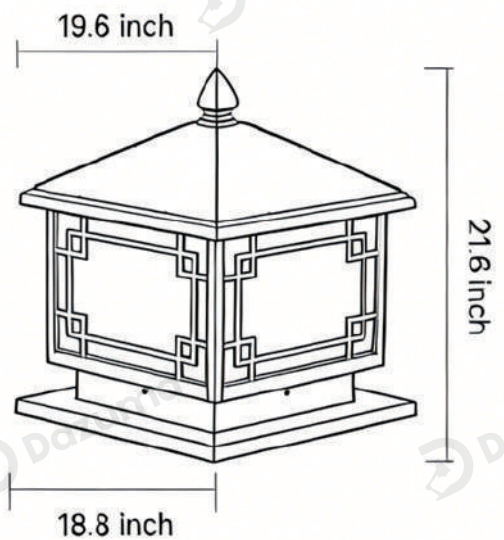

· Core Specifications

Length	14.7 inches
Width	11.8 inches
Depth	11.8 inches

· Basic Product Information

Product Model	HA115653-04B
Product Type	Pillar Lights
Power Type	Hardwired
Product Color	Coffee

· Product Details

Material	Aluminum
----------	----------

· Core Specifications

Length	17.7 inches
Width	15.7 inches
Depth	15.7 inches

· Basic Product Information

Product Model	HA115653-05B
Product Type	Pillar Lights
Power Type	Hardwired
Product Color	Coffee

· Product Details

Material	Aluminum
----------	----------

· Core Specifications

Length	21.6 inches
Width	19.6 inches
Depth	19.6 inches

· Basic Product Information

Product Model	HA115653-06B
Product Type	Pillar Lights
Power Type	Solar Powered
Product Color	Coffee

· Product Details

Material	Aluminum
----------	----------

· Core Specifications

Length	9.8 inches
Width	7.8 inches
Depth	7.8 inches

· Basic Product Information

Product Model	HA115653-07B
Product Type	Pillar Lights
Power Type	Solar Powered
Product Color	Coffee