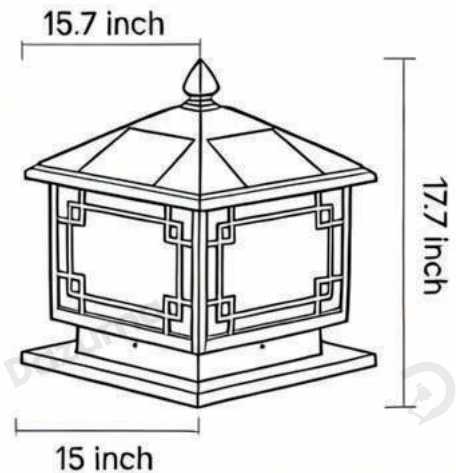

· Product Details

Material	Aluminum
----------	----------

· Core Specifications

Length	13.3 inches
Width	9.8 inches
Depth	9.8 inches

· Basic Product Information

Product Model	HA115653-08B
Product Type	Pillar Lights
Power Type	Solar Powered
Product Color	Coffee

· Product Details

Material	Aluminum
----------	----------

· Core Specifications

Length	14.7 inches
Width	11.8 inches
Depth	11.8 inches

· Basic Product Information

Product Model	HA115653-09B
Product Type	Pillar Lights
Power Type	Solar Powered
Product Color	Coffee

· Product Details

Material	Aluminum
----------	----------

· Core Specifications

Length	17.7 inches
Width	15.7 inches
Depth	15.7 inches

· **Basic Product Information**

Product Model	HA115653-06B
Product Type	Pillar Lights
Power Type	Solar Powered
Product Color	Coffee

· **Product Details**

Material	Aluminum
----------	----------

· **Core Specifications**

Length	21.6 inches
Width	19.6 inches
Depth	19.6 inches

Voltage	AC110V
Light Source Type	LED E27 Bulb
Light Source Included	Yes
Color Temperature	3000- 6000K
Dimmable	No
IP Rating	IP54