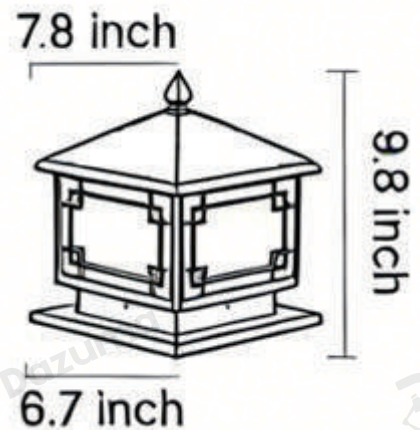

Product Model	HA115653-01B
Product Type	Pillar Lights
Power Type	Hardwired
Product Color	Coffee

· Product Details

Material	Aluminum
----------	----------

· Core Specifications

Length	9.8 inches
Width	7.8 inches
Depth	7.8 inches

Length 13.3 inches

Width 9.8 inches

Depth 9.8 inches

· Basic Product Information

Product Model	HA115653-03B
Product Type	Pillar Lights
Power Type	Hardwired
Product Color	Coffee

· Product Details

Material	Aluminum
----------	----------

Material	Aluminum
----------	----------

· Core Specifications

Length	17.7 inches
Width	15.7 inches
Depth	15.7 inches

· Basic Product Information

Product Model	HA115653-05B
Product Type	Pillar Lights
Power Type	Hardwired
Product Color	Coffee

· **Product Details**

Material	Aluminum
----------	----------

· **Core Specifications**

Length	21.6 inches
Width	19.6 inches
Depth	19.6 inches

Voltage	AC110V
Light Source Type	LED E27 Bulb
Light Source Included	Yes
Color Temperature	3000- 6000K
Dimmable	No
IP Rating	IP54