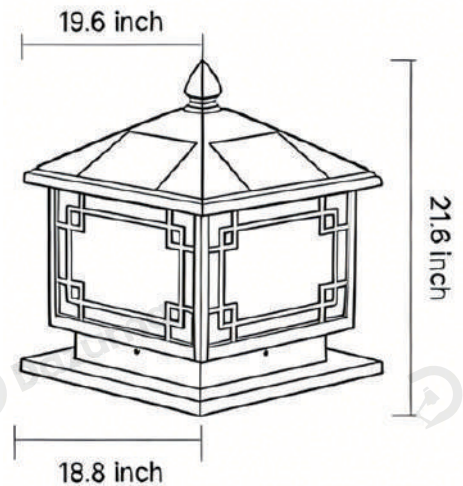

· Product Details

Material	Aluminum
----------	----------

· Core Specifications

Length	13.3 inches
Width	9.8 inches
Depth	9.8 inches

· Basic Product Information

Product Model	HA115653-08B
Product Type	Pillar Lights
Power Type	Solar Powered
Product Color	Coffee

· Product Details

Material	Aluminum
----------	----------

· Core Specifications

Length	14.7 inches
Width	11.8 inches
Depth	11.8 inches

· Basic Product Information

Product Model	HA115653-09B
Product Type	Pillar Lights
Power Type	Solar Powered
Product Color	Coffee

· Product Details

Material	Aluminum
----------	----------

· Core Specifications

Length	17.7 inches
Width	15.7 inches
Depth	15.7 inches

· **Basic Product Information**

Product Model	HA115653-06B
Product Type	Pillar Lights
Power Type	Solar Powered
Product Color	Coffee

· **Product Details**

Material	Aluminum
----------	----------

· **Core Specifications**

Length	21.6 inches
Width	19.6 inches
Depth	19.6 inches

Voltage	AC110V
Light Source Type	LED E27 Bulb
Light Source Included	Yes
Color Temperature	3000- 6000K
Dimmable	No
IP Rating	IP54