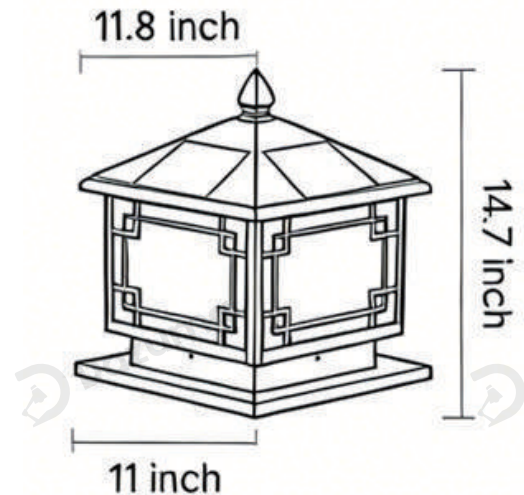

· Product Details

Material	Aluminum
----------	----------

· Core Specifications

Length	21.6 inches
Width	19.6 inches
Depth	19.6 inches

· Basic Product Information

Product Model	HA115653-06B
Product Type	Pillar Lights
Power Type	Solar Powered
Product Color	Coffee

· Product Details

Material	Aluminum
----------	----------

· Core Specifications

Length	9.8 inches
Width	7.8 inches
Depth	7.8 inches

· Basic Product Information

Product Model	HA115653-07B
Product Type	Pillar Lights
Power Type	Solar Powered
Product Color	Coffee

· Product Details

Material	Aluminum
----------	----------

· Core Specifications

Length	13.3 inches
Width	9.8 inches
Depth	9.8 inches

· Basic Product Information

Product Model	HA115653-08B
Product Type	Pillar Lights
Power Type	Solar Powered
Product Color	Coffee

· Product Details

Material	Aluminum
----------	----------

· Core Specifications

Length	14.7 inches
Width	11.8 inches
Depth	11.8 inches

· Basic Product Information

Product Model	HA115653-09B
Product Type	Pillar Lights
Power Type	Solar Powered
Product Color	Coffee