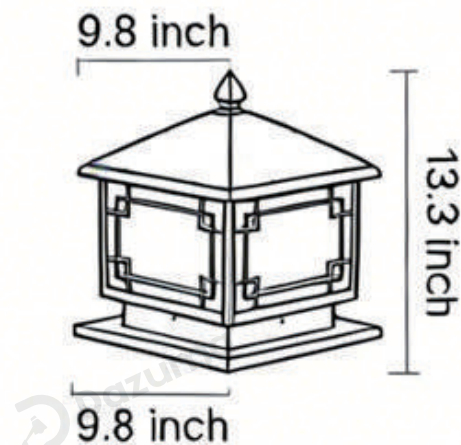

Length 13.3 inches

Width 9.8 inches

Depth 9.8 inches

· Basic Product Information

Product Model	HA115653-03B
Product Type	Pillar Lights
Power Type	Hardwired
Product Color	Coffee

· Product Details

Material	Aluminum
----------	----------

· Core Specifications

Length	14.7 inches
Width	11.8 inches
Depth	11.8 inches

· Basic Product Information

Product Model	HA115653-04B
Product Type	Pillar Lights
Power Type	Hardwired
Product Color	Coffee

· Product Details

Material	Aluminum
----------	----------

· Core Specifications

Length	17.7 inches
Width	15.7 inches
Depth	15.7 inches

· Basic Product Information

Product Model	HA115653-05B
Product Type	Pillar Lights
Power Type	Hardwired
Product Color	Coffee

· Product Details

Material	Aluminum
----------	----------

· Core Specifications

Length	21.6 inches
Width	19.6 inches
Depth	19.6 inches

· Basic Product Information

Product Model	HA115653-06B
Product Type	Pillar Lights
Power Type	Solar Powered
Product Color	Coffee