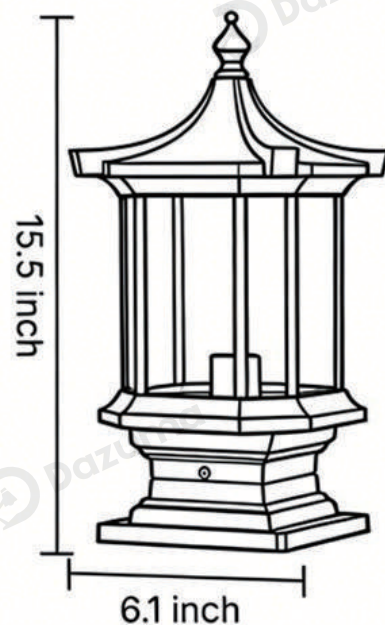

· Basic Product Information

Product Model HA115691-06B

Product Type Pillar Lights

Power Type Solar Powered

Product Color Bronze

· Product Details

Material Aluminum

· Core Specifications

Length 15.5 inches

Width 6.1 inches

Depth 6.1 inches