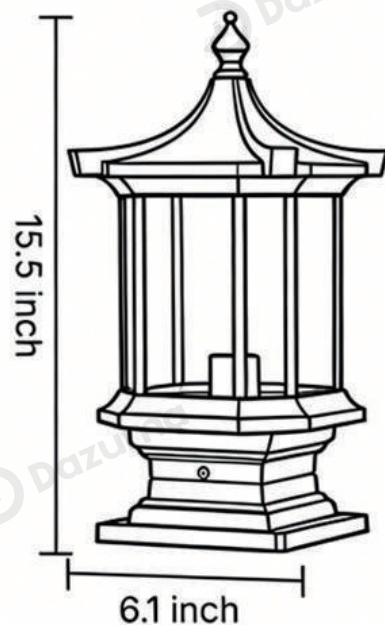

· Core Specifications

Length 16.1 inches

Width 6.1 inches

Depth 6.1 inches

· Basic Product Information

Product Model	HA115691-04B
Product Type	Pillar Lights
Power Type	Solar Powered
Product Color	Bronze

· Product Details

Material	Aluminum
----------	----------

· Core Specifications

Length	16.1 inches
Width	6.1 inches
Depth	6.1 inches

· Basic Product Information

Product Model HA115691-05B

Product Type Pillar Lights

Power Type Solar Powered

Product Color Matte Black

· Product Details

Material Aluminum

· Core Specifications

Length 15.5 inches

Width 6.1 inches

Depth 6.1 inches

· Basic Product Information

Product Model HA115691-06B

Product Type Pillar Lights

Power Type Solar Powered

Product Color Bronze

· Product Details

Material Aluminum

· Core Specifications

Length 15.5 inches