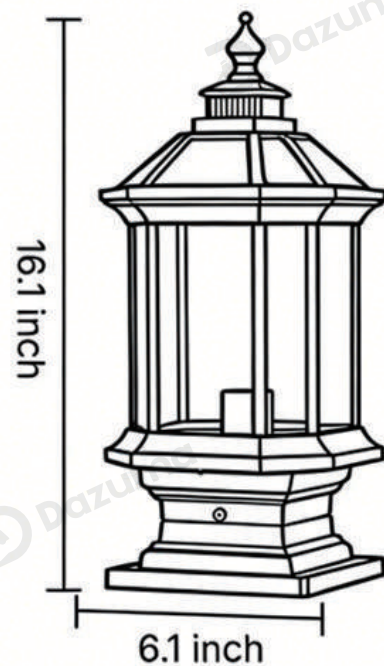

Length	15.7 inches
Width	6.1 inches
Depth	6.1 inches

· Basic Product Information

Product Model HA115691-03B

Product Type Pillar Lights

Power Type Solar Powered

Product Color Matte Black

· Product Details

Material Aluminum

· Core Specifications

Length 16.1 inches

Width 6.1 inches

Depth 6.1 inches

· Basic Product Information

Product Model	HA115691-04B
Product Type	Pillar Lights
Power Type	Solar Powered
Product Color	Bronze

· Product Details

Material	Aluminum
----------	----------

· Core Specifications

Length	16.1 inches
Width	6.1 inches
Depth	6.1 inches

· Basic Product Information

Product Model HA115691-05B

Product Type Pillar Lights

Power Type Solar Powered

Product Color Matte Black

· Product Details

Material Aluminum

· Core Specifications

Length 15.5 inches

Width 6.1 inches

Depth 6.1 inches

· Basic Product Information