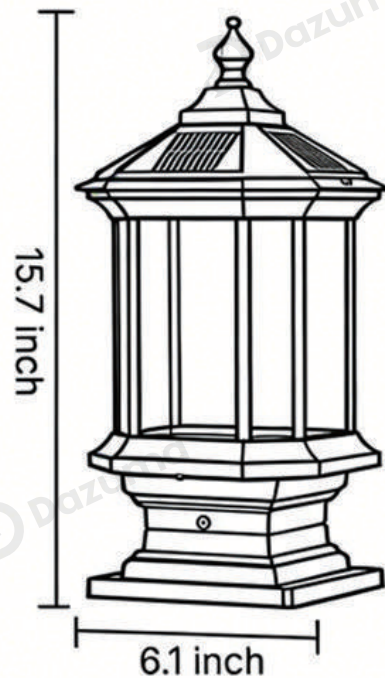

Product Model	HA115691-01B
Product Type	Pillar Lights
Power Type	Solar Powered
Product Color	Matte Black

· Product Details

Material	Aluminum
----------	----------

· Core Specifications

Length	15.7 inches
Width	6.1 inches
Depth	6.1 inches

Length	15.7 inches
Width	6.1 inches
Depth	6.1 inches

· Basic Product Information

Product Model HA115691-03B

Product Type Pillar Lights

Power Type Solar Powered

Product Color Matte Black

· Product Details

Material Aluminum

· Core Specifications

Length 16.1 inches

Width 6.1 inches

Depth 6.1 inches

· Basic Product Information

Product Model	HA115691-04B
Product Type	Pillar Lights
Power Type	Solar Powered
Product Color	Bronze

· Product Details

Material	Aluminum
----------	----------

· Core Specifications

Length	16.1 inches
Width	6.1 inches
Depth	6.1 inches

· Basic Product Information

Product Model HA115691-05B

Product Type Pillar Lights

Power Type Solar Powered