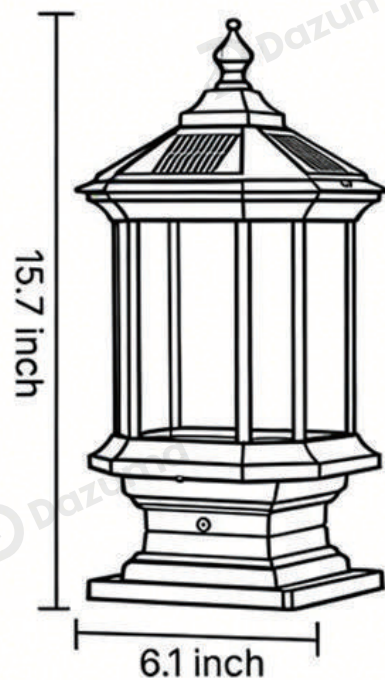

Product Model	HA115691-01B
Product Type	Pillar Lights
Power Type	Solar Powered
Product Color	Matte Black

· Product Details

Material	Aluminum
----------	----------

· Core Specifications

Length	15.7 inches
Width	6.1 inches
Depth	6.1 inches

Length	15.7 inches
Width	6.1 inches
Depth	6.1 inches

· Basic Product Information

Product Model HA115691-03B

Product Type Pillar Lights

Power Type Solar Powered

Product Color Matte Black

· Product Details

Material Aluminum

· Core Specifications

Length 16.1 inches

Width 6.1 inches

Depth 6.1 inches

· Basic Product Information

Product Model	HA115691-04B
Product Type	Pillar Lights
Power Type	Solar Powered
Product Color	Bronze

· Product Details

Material	Aluminum
----------	----------

· Core Specifications

Length	16.1 inches
Width	6.1 inches
Depth	6.1 inches

· Basic Product Information

Product Model HA115691-05B

Product Type Pillar Lights

Power Type Solar Powered