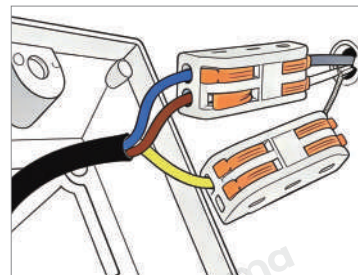

Width 6.1 inches

Depth 6.1 inches

Voltage	AC110V
Light Source Type	LED E27 Bulb
Light Source Included	NO
Color Temperature	3000- 6000K
Dimmable	No
IP Rating	IP54

Hardwired

Blue: Neutral wire
Brown: Live wire
Yellow: Ground wire