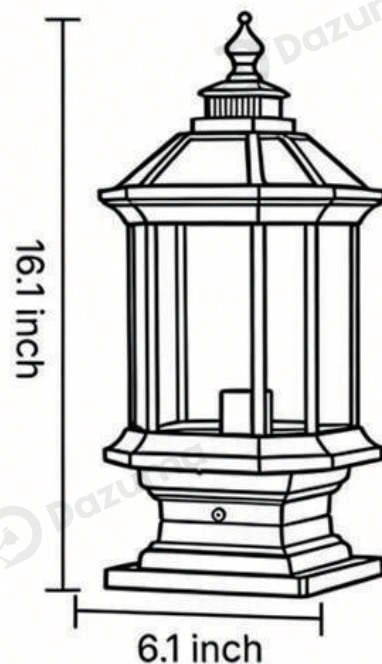

Length	15.7 inches
Width	6.1 inches
Depth	6.1 inches

· Basic Product Information

Product Model HA115691-03B

Product Type Pillar Lights

Power Type Solar Powered

Product Color Matte Black

· Product Details

Material Aluminum

· Core Specifications

Length 16.1 inches

Width 6.1 inches

Depth 6.1 inches

· Basic Product Information

Product Model	HA115691-04B
Product Type	Pillar Lights
Power Type	Solar Powered
Product Color	Bronze

· Product Details

Material	Aluminum
----------	----------

· Core Specifications

Length	16.1 inches
Width	6.1 inches
Depth	6.1 inches

· Basic Product Information

Product Model HA115691-05B

Product Type Pillar Lights

Power Type Solar Powered

Product Color Matte Black

· Product Details

Material Aluminum

· Core Specifications

Length 15.5 inches

Width 6.1 inches

Depth 6.1 inches

· Basic Product Information