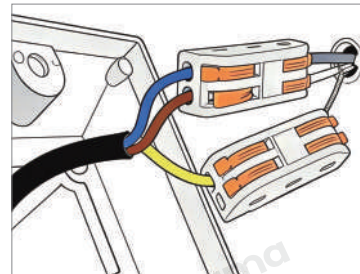

Product Name	Outdoor Up Down Wall Light
Style	Modern
Specification	Fixed Angle / Adjustable angle

This modern minimalist outdoor up and down wall light features a stylish die-cast aluminum housing with a sleek flash black finish.

It is equipped with a high-quality 6W CREE LED chip, emitting warm 3000K light.

The innovative double-head design comes in fixed-angle and adjustable-angle versions.

With an IP65 waterproof and dustproof rating, it ensures worry-free outdoor use and long-lasting durability.

Length	3.9 inches
Width	6.5 inches
Depth	3.9 inches

Voltage	AC110V
Light Source Type	LED bead
Light Source Included	Yes
Color Temperature	3000K
Dimmable	No
CRI	Ra>80
IP Rating	IP65
Hardwired	

Blue: Neutral wire
 Brown: Live wire
 Yellow: Ground wire