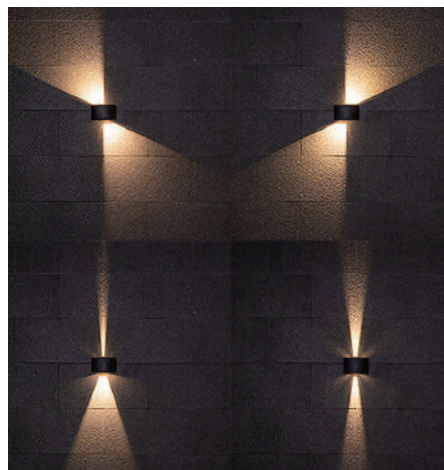

Product Name	Outdoor Up Down Wall Light
Style	Modern
Specification	Fixed Angle / Adjustable angle

This modern minimalist outdoor up and down wall light features a stylish die-cast aluminum housing with a sleek flash black finish.

It is equipped with a high-quality 6W CREE LED chip, emitting warm 3000K light.

The innovative double-head design comes in fixed-angle and adjustable-angle versions.

With an IP65 waterproof and dustproof rating, it ensures worry-free outdoor use and long-lasting durability.

· Basic Product Information

Product Model	HA118922
Product Type	Up & Down Wall Lights
Power Type	Hardwired
Product Color	Black

· Product Details

Material	Aluminum+ Glass
----------	-----------------

· Core Specifications

Length	3.9 inches
Width	6.5 inches
Depth	3.9 inches

Voltage	AC110V
Light Source Type	LED bead
Light Source Included	Yes
Color Temperature	3000K
Dimmable	No
CRI	Ra>80
IP Rating	IP65
Hardwired	

Blue: Neutral wire
 Brown: Live wire
 Yellow: Ground wire