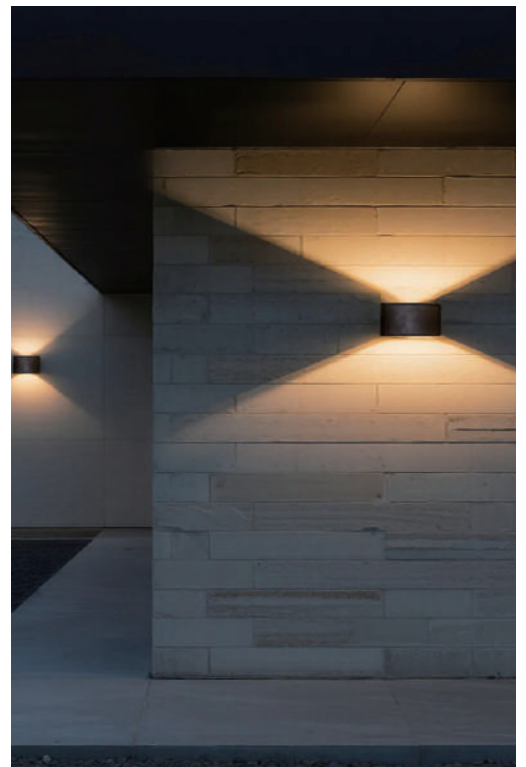

Product Name	Outdoor Up Down Wall Light
Style	Modern
Specification	Fixed Angle / Adjustable angle

This modern minimalist outdoor up and down wall light features a stylish die-cast aluminum housing with a sleek flash black finish.

It is equipped with a high-quality 6W CREE LED chip, emitting warm 3000K light.

The innovative double-head design comes in fixed-angle and adjustable-angle versions.

With an IP65 waterproof and dustproof rating, it ensures worry-free outdoor use and long-lasting durability.

· Basic Product Information

Product Model	HA118922
Product Type	Up & Down Wall Lights
Power Type	Hardwired
Product Color	Black

· Product Details

Material	Aluminum+ Glass
----------	-----------------

· Core Specifications

Length	3.9 inches
Width	6.5 inches
Depth	3.9 inches

Voltage	AC110V
Light Source Type	LED bead
Light Source Included	Yes
Color Temperature	3000K
Dimmable	No
CRI	Ra>80
IP Rating	IP65
Hardwired	

Blue: Neutral wire
 Brown: Live wire
 Yellow: Ground wire