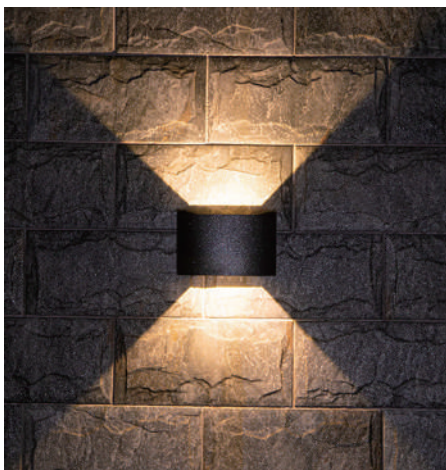

Product Name	Outdoor Up Down Wall Light
Style	Modern
Specification	Fixed Angle / Adjustable angle

This modern minimalist outdoor up and down wall light features a stylish die-cast aluminum housing with a sleek flash black finish.

It is equipped with a high-quality 6W CREE LED chip, emitting warm 3000K light.

The innovative double-head design comes in fixed-angle and adjustable-angle versions.

With an IP65 waterproof and dustproof rating, it ensures worry-free outdoor use and long-lasting durability.

Length	3.9 inches
Width	6.5 inches
Depth	3.9 inches

Voltage	AC110V
Light Source Type	LED bead
Light Source Included	Yes
Color Temperature	3000K
Dimmable	No
CRI	Ra>80
IP Rating	IP65
Hardwired	

Blue: Neutral wire
 Brown: Live wire
 Yellow: Ground wire