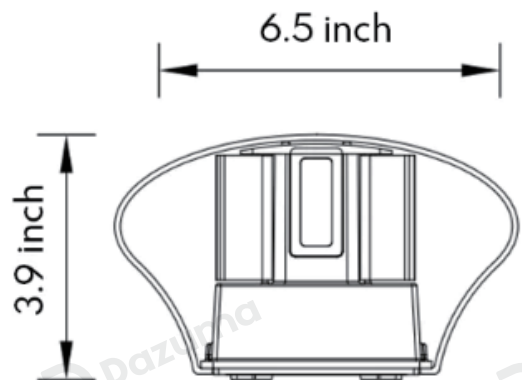

Length	3.9 inches
Width	6.5 inches
Depth	3.9 inches

Voltage	AC110V
Light Source Type	LED bead
Light Source Included	Yes
Color Temperature	3000K
Dimmable	No
CRI	Ra>80
IP Rating	IP65
Hardwired	

Blue: Neutral wire
 Brown: Live wire
 Yellow: Ground wire