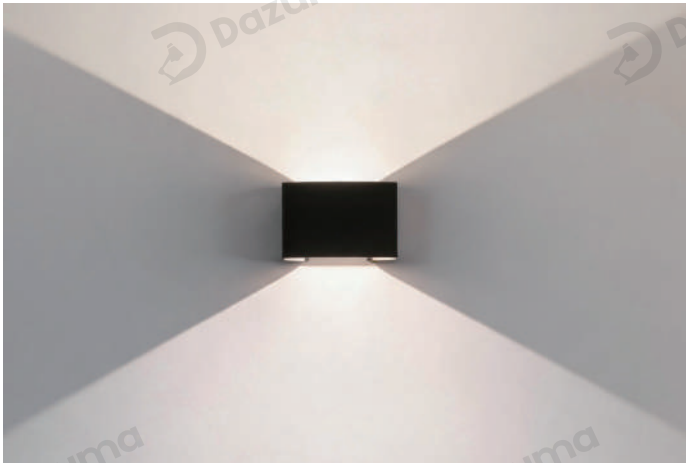

Product Name	Outdoor Up Down Wall Light
Style	Modern
Specification	Fixed Angle / Adjustable angle

This modern minimalist outdoor up and down wall light features a stylish die-cast aluminum housing with a sleek flash black finish.

It is equipped with a high-quality 6W CREE LED chip, emitting warm 3000K light.

The innovative double-head design comes in fixed-angle and adjustable-angle versions.

With an IP65 waterproof and dustproof rating, it ensures worry-free outdoor use and long-lasting durability.

· Basic Product Information

Product Model	HA118922
Product Type	Up & Down Wall Lights
Power Type	Hardwired
Product Color	Black

· Product Details

Material	Aluminum+ Glass
----------	-----------------

· Core Specifications

Length	3.9 inches
Width	6.5 inches
Depth	3.9 inches

Voltage	AC110V
Light Source Type	LED bead
Light Source Included	Yes
Color Temperature	3000K
Dimmable	No
CRI	Ra>80
IP Rating	IP65
Hardwired	

Blue: Neutral wire
 Brown: Live wire
 Yellow: Ground wire