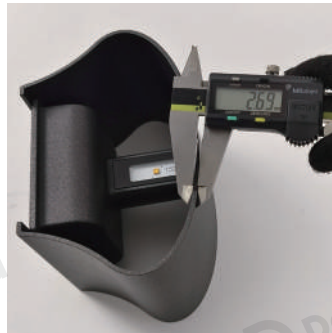

• Core Performance Indicators

Installation Method

Wall Mounted-Fix the base on the wall, wire then install the lamp body.

Application Scenarios

Entrance, Gate, Porch, Villa

Certifications

CE, ROHS, WEEE, CEC, DLC, IES

Color Temperature Adjustment

Warm White (3000K)

Product Accessories

Lamp body × 1, Instruction manual × 1, Screw kit × 1

www.dazuma.us

+1 978-678-4855 (US Support)

hello@dazuma.us

Customer Service: Mon-Fri, 9am-6pm EST.

Online Service Team: 120 East Hollis Street, Nashua, NH 03060