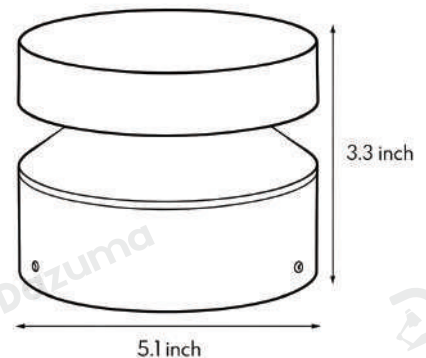

· Product Details

Material	Aluminum
----------	----------

· Core Specifications

Length	3.3 inches
Width	5.1 inches
Depth	5.1 inches

Voltage	AC100-240V
Light Source Type	LED Integrated
Light Source Included	Yes
Color Temperature	3000K
Dimmable	No
IP Rating	IP65