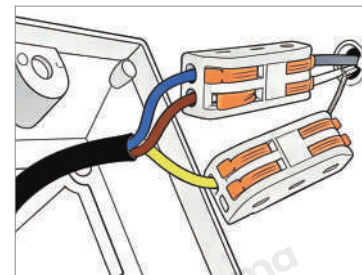

· Product Details

Material	Aluminum
----------	----------

· Core Specifications

Length	3.3 inches
Width	5.1 inches
Depth	5.1 inches

Voltage	AC100-240V
Light Source Type	LED Integrated
Light Source Included	Yes
Color Temperature	3000K
Dimmable	No
IP Rating	IP65

Hardwired

Blue: Neutral wire
Brown: Live wire
Yellow: Ground wire

· Core Performance Indicators

Installation Method

Ground - Easy installation: Place on the ground directly, use when powered on.

Application Scenarios