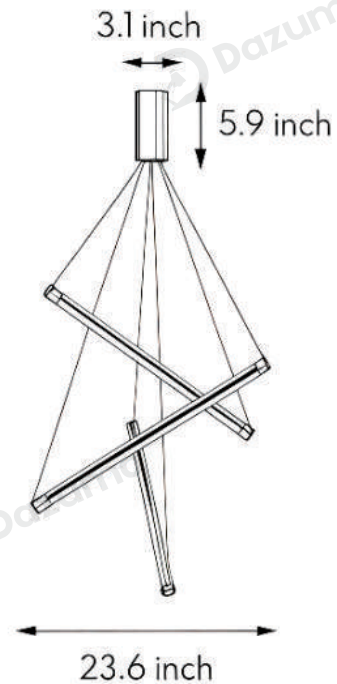

## · Core Specifications

Length	59.0 inches
Width	23.6 inches
Depth	23.6 inches

## · Core Specifications

Length	59.0 inches
Width	31.4 inches
Depth	31.4 inches