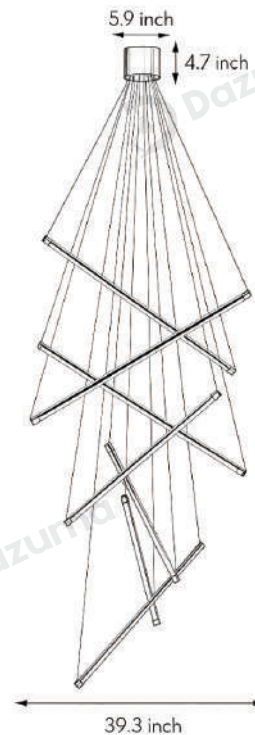

## · Core Specifications

Length	59.0 inches
Width	31.4 inches
Depth	31.4 inches

## · Core Specifications

Length	59.0 inches
Width	39.3 inches
Depth	39.3 inches

## · Core Specifications

Length	59.0 inches
Width	39.3 inches
Depth	39.3 inches

Voltage	AC85- 265V
Light Source Type	LED Integrated
Light Source Included	Yes
Color Temperature	4000K
Dimmable	No
CRI	80
IP Rating	IP20
Hardwired	