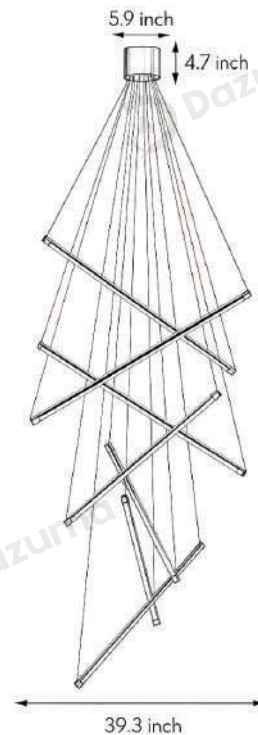

## · Core Specifications

Length	59.0 inches
Width	23.6 inches
Depth	23.6 inches

## · Core Specifications

Length	59.0 inches
Width	31.4 inches
Depth	31.4 inches

## · Core Specifications

Length	59.0 inches
Width	39.3 inches
Depth	39.3 inches