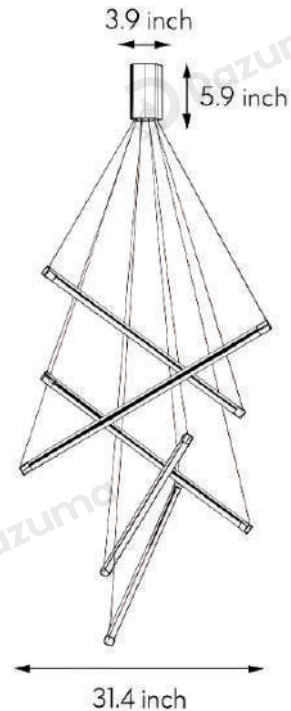

## · Core Specifications

Length	59.0 inches
Width	23.6 inches
Depth	23.6 inches

## · Core Specifications

Length	59.0 inches
Width	31.4 inches
Depth	31.4 inches

## · Core Specifications

Length	59.0 inches
Width	39.3 inches
Depth	39.3 inches