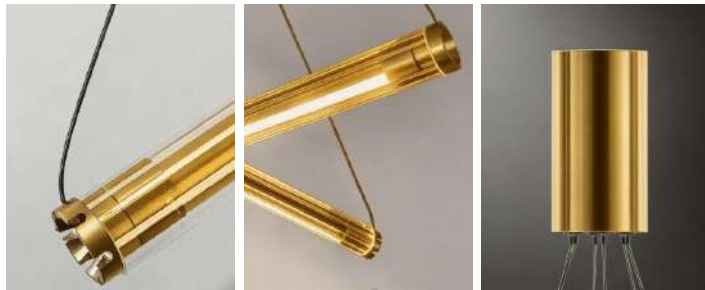

Product Model	HA119287-04B
Product Type	Modern Chandeliers
Power Type	Hardwired
Product Color	Gold

· Product Details

Material	Metal

· Core Specifications

Length	59.0 inches
Width	31.4 inches
Depth	31.4 inches