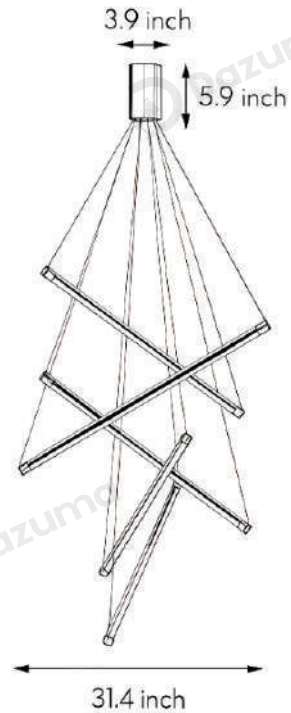

## · Core Specifications

Length	59.0 inches
Width	23.6 inches
Depth	23.6 inches

## · Core Specifications

Length	59.0 inches
Width	31.4 inches
Depth	31.4 inches