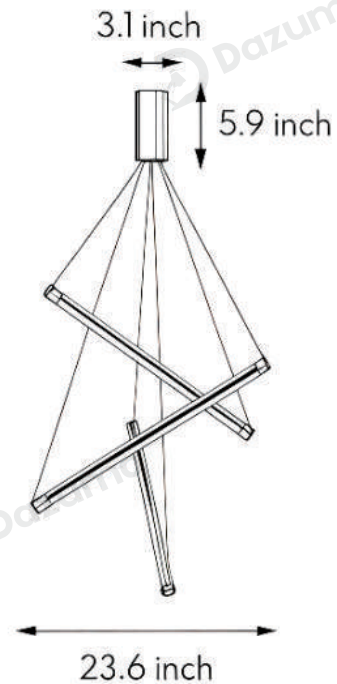

## · Core Specifications

Length	59.0 inches
Width	23.6 inches
Depth	23.6 inches

## · Core Specifications

Length	59.0 inches
Width	31.4 inches
Depth	31.4 inches

## · Core Specifications

Length	59.0 inches
Width	39.3 inches
Depth	39.3 inches