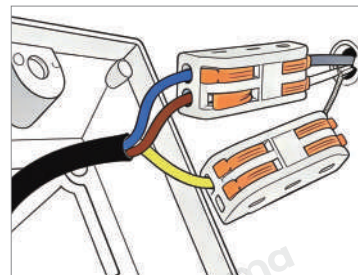

· Product Details

Material	Copper
----------	--------

· Core Specifications

Length	23.6 inches
Width	7.1 inches
Depth	4.5 inches

Voltage	AC110V
Light Source Type	LED E14 Bulb
Light Source Included	NO
Dimmable	No

Hardwired

Blue: Neutral wire
Brown: Live wire
Yellow: Ground wire

· Core Performance Indicators

Installation Method

Wall Mount - Easy installation: Fix the base on the wall, wire then install the lamp body.