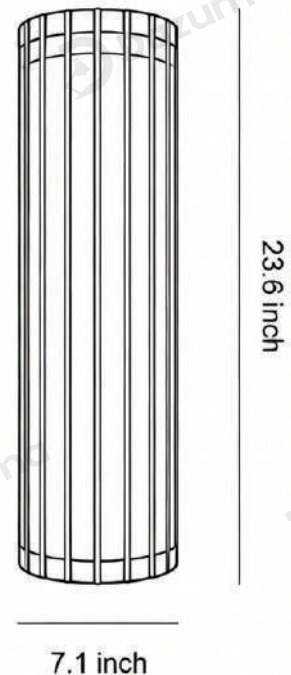

· Core Specifications

Length	15.8 inches
Width	7.1 inches
Depth	4.5 inches

· Basic Product Information

Product Model	HA140614-04B
Product Type	Linear Wall Sconces
Power Type	Hardwired
Product Color	Copper

· Product Details

Material	Copper
----------	--------

· Core Specifications

Length	23.6 inches
Width	7.1 inches
Depth	4.5 inches

· Basic Product Information

Product Model	HA140614-05B
Product Type	Linear Wall Sconces
Power Type	Hardwired
Product Color	Nickel

· Product Details

Material	Copper
----------	--------

· Core Specifications

Length	23.6 inches
Width	7.1 inches
Depth	4.5 inches

· Basic Product Information

Product Model	HA140614-06B
Product Type	Linear Wall Sconces
Power Type	Hardwired
Product Color	Black

· Product Details

Material	Copper
----------	--------

· Core Specifications

Length	23.6 inches
Width	7.1 inches
Depth	4.5 inches

Voltage	AC110V
Light Source Type	LED E14 Bulb
Light Source Included	NO
Dimmable	No