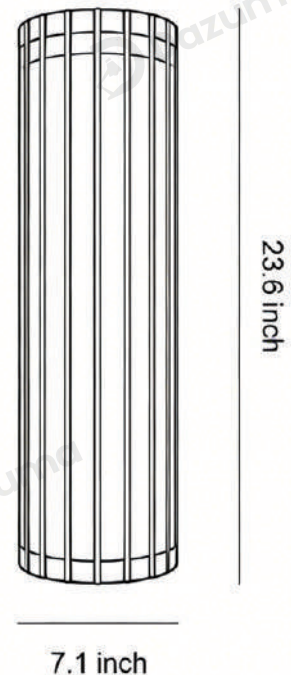

· Core Specifications

Length	15.8 inches
Width	7.1 inches
Depth	4.5 inches

· Basic Product Information

Product Model	HA140614-04B
Product Type	Linear Wall Sconces
Power Type	Hardwired
Product Color	Copper

· Product Details

Material	Copper
----------	--------

· Core Specifications

Length	23.6 inches
Width	7.1 inches
Depth	4.5 inches

· Basic Product Information

Product Model	HA140614-05B
Product Type	Linear Wall Sconces
Power Type	Hardwired
Product Color	Nickel

· Product Details

Material	Copper
----------	--------

· Core Specifications

Length	23.6 inches
Width	7.1 inches
Depth	4.5 inches

· Basic Product Information

Product Model	HA140614-06B
Product Type	Linear Wall Sconces
Power Type	Hardwired
Product Color	Black

· Product Details

Material	Copper
----------	--------

· Core Specifications

Length	23.6 inches
Width	7.1 inches
Depth	4.5 inches

Voltage	AC110V
Light Source Type	LED E14 Bulb
Light Source Included	NO
Dimmable	No