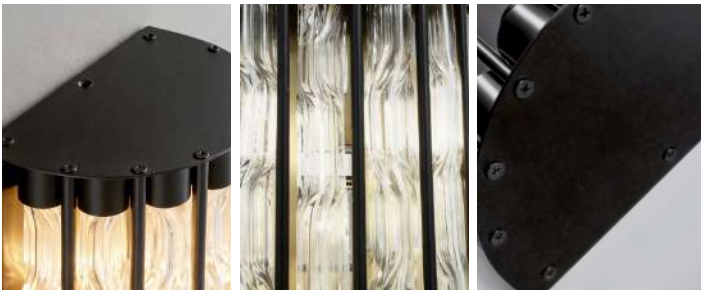

Product Model	HA140614-06B
Product Type	Linear Wall Sconces
Power Type	Hardwired
Product Color	Black

· Product Details

Material	Copper

· Core Specifications

Length	23.6 inches
Width	7.1 inches
Depth	4.5 inches