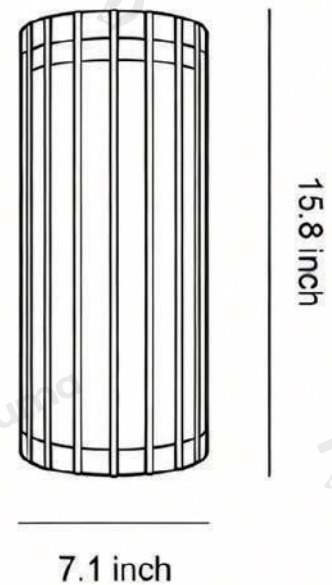

Product Model	HA140614-01B
Product Type	Linear Wall Sconces
Power Type	Hardwired
Product Color	Copper

· Product Details

Material	Copper
----------	--------

· Core Specifications

Length	15.8 inches
Width	7.1 inches
Depth	4.5 inches

Length	15.8 inches
Width	7.1 inches
Depth	4.5 inches

· Basic Product Information

Product Model	HA140614-03B
Product Type	Linear Wall Sconces
Power Type	Hardwired
Product Color	Black

· Product Details

Material	Copper
----------	--------

· Product Details

Material	Copper
----------	--------

· Core Specifications

Length	23.6 inches
Width	7.1 inches
Depth	4.5 inches

· Basic Product Information

Product Model	HA140614-05B
Product Type	Linear Wall Sconces
Power Type	Hardwired
Product Color	Nickel

· Product Details

Material	Copper
----------	--------

· Core Specifications

Length	23.6 inches
Width	7.1 inches
Depth	4.5 inches

Voltage	AC110V
Light Source Type	LED E14 Bulb
Light Source Included	NO
Dimmable	No