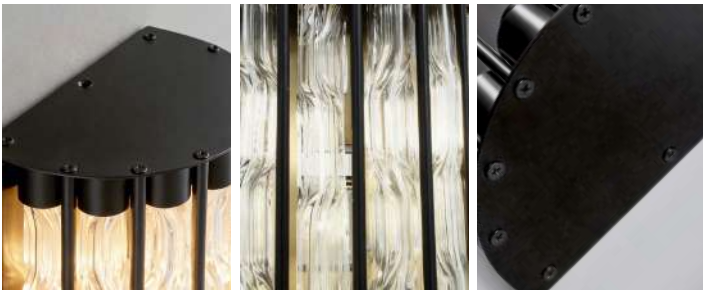

Product Model	HA140614-03B
Product Type	Linear Wall Sconces
Power Type	Hardwired
Product Color	Black

· Product Details

Material	Copper

· Core Specifications

Length	15.8 inches
Width	7.1 inches
Depth	4.5 inches