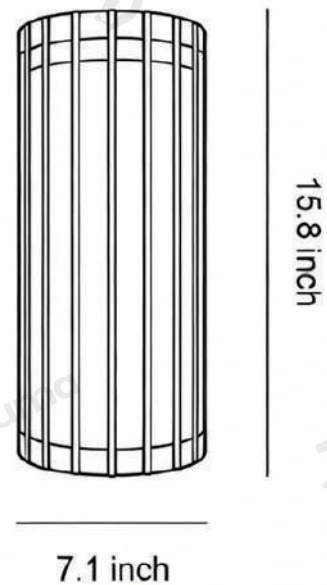

Length	15.8 inches
Width	7.1 inches
Depth	4.5 inches

· Basic Product Information

Product Model	HA140614-03B
Product Type	Linear Wall Sconces
Power Type	Hardwired
Product Color	Black

· Product Details

Material	Copper
----------	--------

· Core Specifications

Length	15.8 inches
Width	7.1 inches
Depth	4.5 inches

· Basic Product Information

Product Model	HA140614-04B
Product Type	Linear Wall Sconces
Power Type	Hardwired
Product Color	Copper

· Product Details

Material	Copper
----------	--------

· Core Specifications

Length	23.6 inches
Width	7.1 inches
Depth	4.5 inches

· Basic Product Information

Product Model	HA140614-05B
Product Type	Linear Wall Sconces
Power Type	Hardwired
Product Color	Nickel

· Product Details

Material	Copper
----------	--------

· Core Specifications

Length	23.6 inches
Width	7.1 inches
Depth	4.5 inches

Voltage	AC110V
Light Source Type	LED E14 Bulb
Light Source Included	NO
Dimmable	No