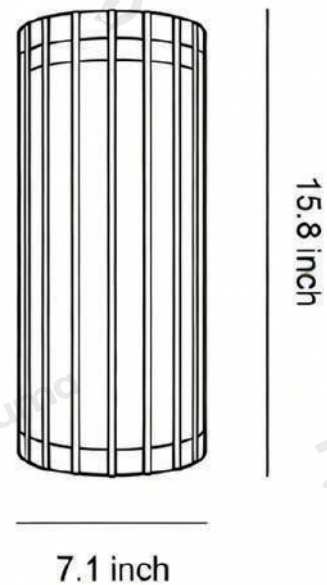

Product Model	HA140614-01B
Product Type	Linear Wall Sconces
Power Type	Hardwired
Product Color	Copper

· Product Details

Material	Copper
----------	--------

· Core Specifications

Length	15.8 inches
Width	7.1 inches
Depth	4.5 inches

Length	15.8 inches
Width	7.1 inches
Depth	4.5 inches

· Basic Product Information

Product Model	HA140614-03B
Product Type	Linear Wall Sconces
Power Type	Hardwired
Product Color	Black

· Product Details

Material	Copper
----------	--------

· Product Details

Material	Copper
----------	--------

· Core Specifications

Length	23.6 inches
Width	7.1 inches
Depth	4.5 inches

· Basic Product Information

Product Model	HA140614-05B
Product Type	Linear Wall Sconces
Power Type	Hardwired
Product Color	Nickel

· Product Details

Material	Copper
----------	--------

· Core Specifications

Length	23.6 inches
Width	7.1 inches
Depth	4.5 inches

Voltage	AC110V
Light Source Type	LED E14 Bulb
Light Source Included	NO
Dimmable	No