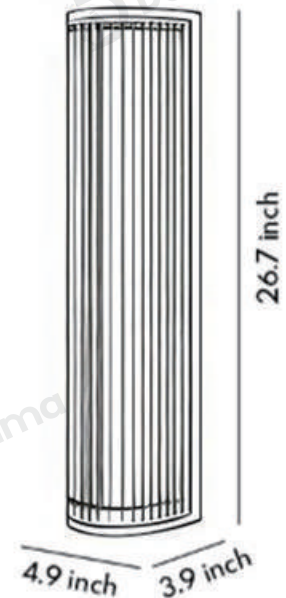

Length	13.7 inches
Width	4.9 inches
Depth	3.9 inches

· Basic Product Information

Product Model	HA141886-02B/ 06B
Product Type	Outdoor Wall Sconces
Power Type	Hardwired / Solar Powered
Product Color	Black

· Product Details

Material	Stainless steel
----------	-----------------

· Core Specifications

Length	20.0 inches
Width	4.9 inches
Depth	3.9 inches

· Basic Product Information

Product Model	HA141886-03B/ 06B
Product Type	Outdoor Wall Sconces
Power Type	Hardwired / Solar Powered
Product Color	Black

· Product Details

Material	Stainless steel
----------	-----------------

· Core Specifications

Length	26.7 inches
Width	4.9 inches
Depth	3.9 inches

· Basic Product Information

Product Model	HA141886-04B/ 08B
Product Type	Outdoor Wall Sconces
Power Type	Hardwired / Solar Powered
Product Color	Black

· Product Details

Material	Stainless steel
----------	-----------------

· Core Specifications

Length	39.3 inches
Width	4.9 inches
Depth	3.9 inches

Voltage	AC110V
Light Source Type	LED Integrated
Light Source Included	Yes
Color Temperature	3000K
Dimmable	No
IP Rating	IP65