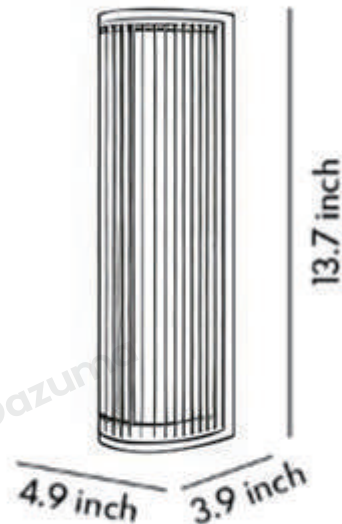

Length	13.7 inches
Width	4.9 inches
Depth	3.9 inches

· Basic Product Information

Product Model	HA141886-02B/ 06B
Product Type	Outdoor Wall Sconces
Power Type	Hardwired / Solar Powered
Product Color	Black

· Product Details

Material	Stainless steel
----------	-----------------

· Core Specifications

Length	20.0 inches
Width	4.9 inches
Depth	3.9 inches

· Basic Product Information

Product Model	HA141886-03B/ 06B
Product Type	Outdoor Wall Sconces
Power Type	Hardwired / Solar Powered
Product Color	Black

· Product Details

Material	Stainless steel
----------	-----------------

· Core Specifications

Length	26.7 inches
Width	4.9 inches
Depth	3.9 inches

· Basic Product Information

Product Model	HA141886-04B/ 08B
Product Type	Outdoor Wall Sconces
Power Type	Hardwired / Solar Powered
Product Color	Black

· Product Details

Material	Stainless steel
----------	-----------------

· Core Specifications

Length	39.3 inches
Width	4.9 inches
Depth	3.9 inches

Voltage	AC110V
Light Source Type	LED Integrated
Light Source Included	Yes
Color Temperature	3000K
Dimmable	No
IP Rating	IP65