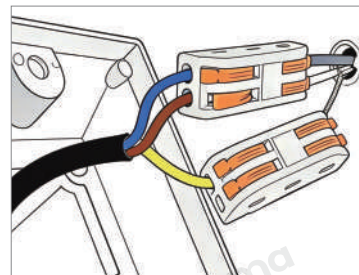

· Product Details

Material	Stainless steel
----------	-----------------

· Core Specifications

Length	39.3 inches
Width	4.9 inches
Depth	3.9 inches

Voltage	AC110V
Light Source Type	LED Integrated
Light Source Included	Yes
Color Temperature	3000K
Dimmable	No
IP Rating	IP65

Hardwired

Blue: Neutral wire
Brown: Live wire
Yellow: Ground wire

• Core Performance Indicators

Installation Method	Wall Mount - Easy installation: Fix the base on the wall, wire then install the lamp body.
Application Scenarios	Outdoor
Certifications	CE, ROHS, WEEE, CEC, DLC, IES
Color Temperature Adjustment	Warm Light (3000K)
Product Accessories	Fixture ×1, Screw Pack ×1