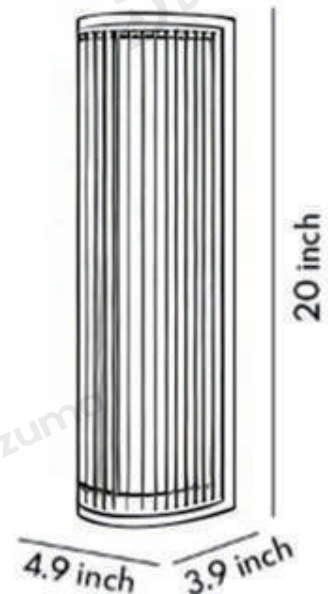

Length	13.7 inches
Width	4.9 inches
Depth	3.9 inches

· Basic Product Information

Product Model	HA141886-02B/ 06B
Product Type	Outdoor Wall Sconces
Power Type	Hardwired / Solar Powered
Product Color	Black

· Product Details

Material	Stainless steel
----------	-----------------

· Core Specifications

Length	20.0 inches
Width	4.9 inches
Depth	3.9 inches

· Basic Product Information

Product Model	HA141886-03B/ 06B
Product Type	Outdoor Wall Sconces
Power Type	Hardwired / Solar Powered
Product Color	Black

· Product Details

Material	Stainless steel
----------	-----------------

· Core Specifications

Length	26.7 inches
Width	4.9 inches
Depth	3.9 inches

· Basic Product Information

Product Model	HA141886-04B/ 08B
Product Type	Outdoor Wall Sconces
Power Type	Hardwired / Solar Powered
Product Color	Black

· Product Details

Material	Stainless steel
----------	-----------------

· Core Specifications

Length	39.3 inches
Width	4.9 inches
Depth	3.9 inches

Voltage	AC110V
Light Source Type	LED Integrated
Light Source Included	Yes
Color Temperature	3000K
Dimmable	No
IP Rating	IP65