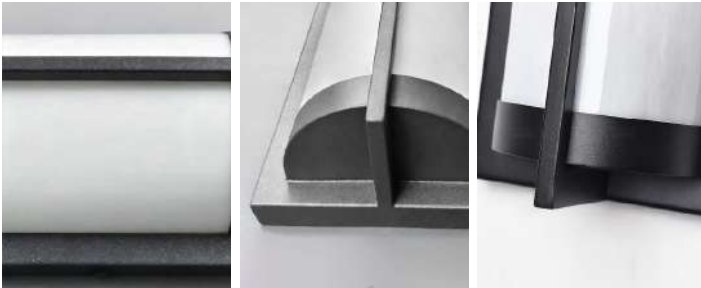

Product Model	HA142022-02B
Product Type	Linear Wall Lights
Power Type	Hardwired
Product Color	Black

· Product Details

Material	Stainless steel

· Core Specifications

Length	23.6 inches
Width	5.9 inches
Depth	3.2 inches