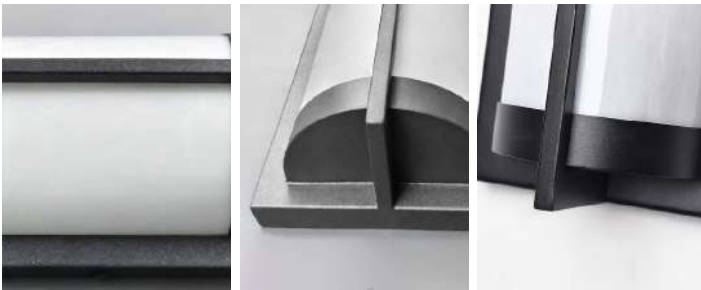

Product Model	HA142022-01B
Product Type	Linear Wall Lights
Power Type	Hardwired
Product Color	Black

· Product Details

Material	Stainless steel

· Core Specifications

Length	11.8 inches
Width	5.9 inches
Depth	3.2 inches