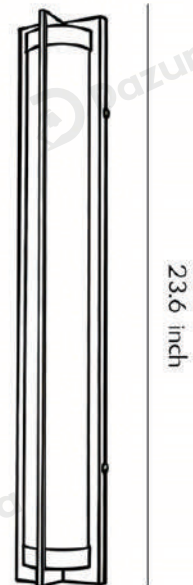

Product Name	Outdoor Wall Sconces Modern Minimalist Waterproof Lamp
Style	Modern
Specification	Hardwired

This black outdoor wall sconce comes in four different length specifications.

It features a sand-black stainless steel body and white acrylic lampshade.

## · Core Specifications

Length	11.8 inches
Width	5.9 inches
Depth	3.2 inches

## · Core Specifications

---

Length	23.6 inches
Width	5.9 inches
Depth	3.2 inches

---

## · Core Specifications

Length	35.4 inches
Width	5.9 inches
Depth	3.2 inches

35.4 inch

5.9 inch