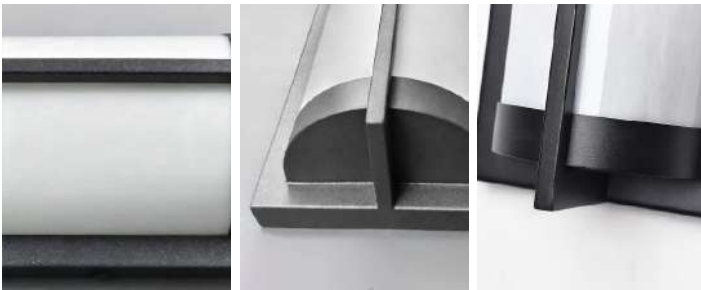

Product Model	HA142022-04B
Product Type	Linear Wall Lights
Power Type	Hardwired
Product Color	Black

· Product Details

Material	Stainless steel

· Core Specifications

Length	47.2 inches
Width	5.9 inches
Depth	3.2 inches