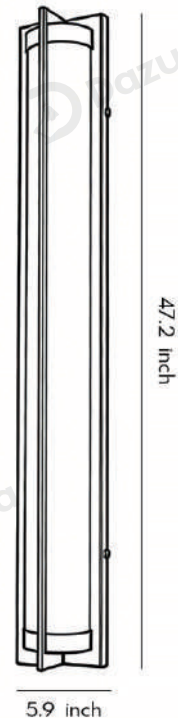

## · Core Specifications

Length	11.8 inches
Width	5.9 inches
Depth	3.2 inches

## · Core Specifications

---

Length	23.6 inches
Width	5.9 inches
Depth	3.2 inches

---

## · Core Specifications

Length	35.4 inches
Width	5.9 inches
Depth	3.2 inches

35.4 inch

5.9 inch

## · Core Specifications

---

Length	47.2 inches
Width	5.9 inches
Depth	3.2 inches

---

Voltage	AC90-265V
Light Source Type	LED Integrated
Light Source Included	Yes
Color Temperature	3000K
Dimmable	No
IP Rating	IP54