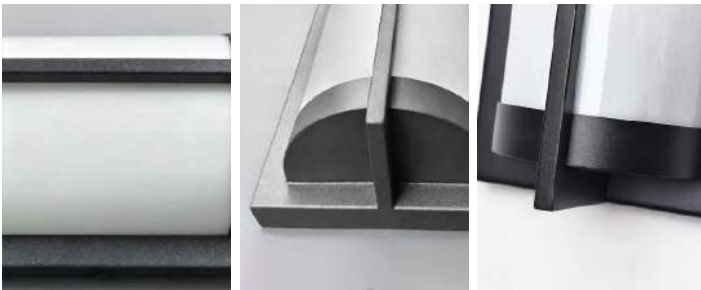

Product Model	HA142022-03B
Product Type	Linear Wall Lights
Power Type	Hardwired
Product Color	Black

· Product Details

Material	Stainless steel

· Core Specifications

Length	35.4 inches
Width	5.9 inches
Depth	3.2 inches