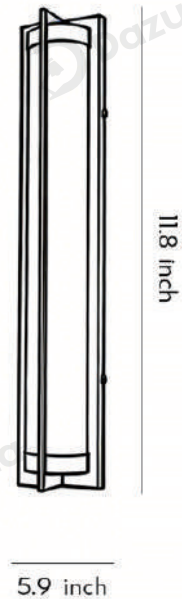

Product Name	Outdoor Wall Sconces Modern Minimalist Waterproof Lamp
Style	Modern
Specification	Hardwired

This black outdoor wall sconce comes in four different length specifications.

It features a sand-black stainless steel body and white acrylic lampshade.

## · Core Specifications

Length	11.8 inches
Width	5.9 inches
Depth	3.2 inches

## · Core Specifications

---

Length	23.6 inches
Width	5.9 inches
Depth	3.2 inches

---

## · Core Specifications

Length	35.4 inches
Width	5.9 inches
Depth	3.2 inches

35.4 inch

5.9 inch