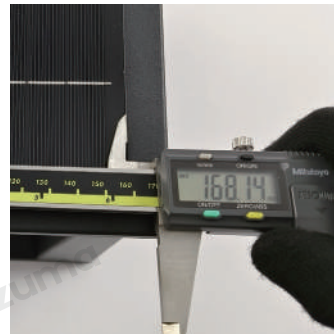

· Core Performance Indicators

Installation Method	Ground - Easy installation: Place on the ground directly, use when powered on.
Application Scenarios	Outdoor
Certifications	CE, ROHS, WEEE, CEC, DLC, IES
Color Temperature Adjustment	3-Color Temperature (3000K/ 4500K/ 6000K)
Product Accessories	Fixture ×1, Manual ×1, Screw Pack ×1

www.dazuma.us

+1 978-678-4855 (US Support)

hello@dazuma.us

Customer Service: Mon-Fri, 9am-6pm EST.

Online Service Team: 120 East Hollis Street, Nashua, NH 03060