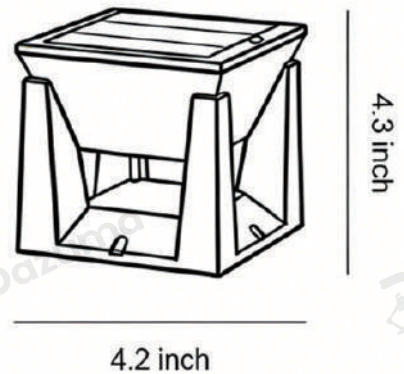

· Product Details

Material	ABS Resin
----------	-----------

· Core Specifications

Length	4.3 inches
Width	4.2 inches
Depth	4.2 inches

· Basic Product Information

Product Model	HA142413-02B
Product Type	Pillar Lights
Power Type	Solar Powered
Product Color	Black

· Product Details

Material	ABS Resin
----------	-----------

· Core Specifications

Length	5.9 inches
Width	5.7 inches
Depth	5.7 inches

· Basic Product Information

Product Model	HA142413-03B
Product Type	Pillar Lights
Power Type	Solar Powered
Product Color	Black

· Product Details

Material	ABS Resin
----------	-----------

· Core Specifications

Length	7.6 inches
Width	7.9 inches
Depth	7.9 inches

Light Source Type	LED
Light Source Included	Yes
Color Temperature	3000- 6000K
Dimmable	No
IP Rating	IP65