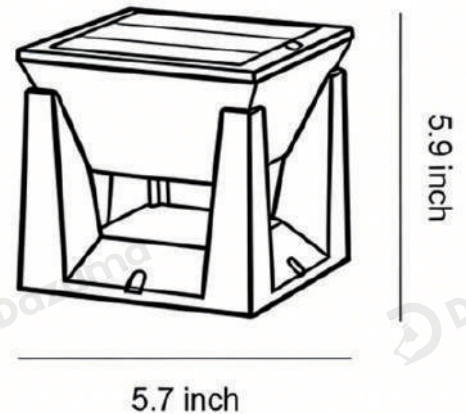

· Product Details

Material	ABS Resin
----------	-----------

· Core Specifications

Length	4.3 inches
Width	4.2 inches
Depth	4.2 inches

· Basic Product Information

Product Model	HA142413-02B
Product Type	Pillar Lights
Power Type	Solar Powered
Product Color	Black

· Product Details

Material	ABS Resin
----------	-----------

· Core Specifications

Length	5.9 inches
Width	5.7 inches
Depth	5.7 inches

· Basic Product Information

Product Model	HA142413-03B
Product Type	Pillar Lights
Power Type	Solar Powered
Product Color	Black

· Product Details

Material	ABS Resin
----------	-----------

· Core Specifications

Length	7.6 inches
Width	7.9 inches
Depth	7.9 inches

Light Source Type	LED
Light Source Included	Yes
Color Temperature	3000- 6000K
Dimmable	No
IP Rating	IP65