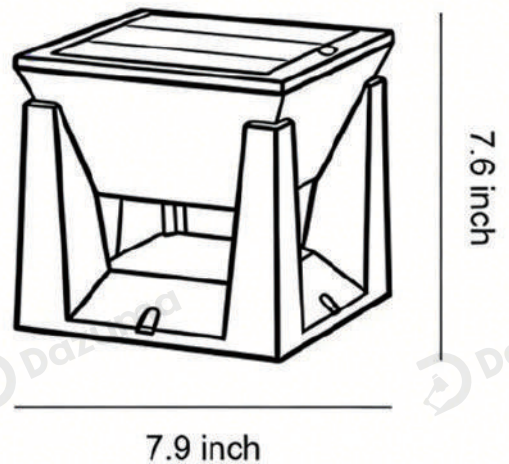

· Product Details

Material	ABS Resin
----------	-----------

· Core Specifications

Length	4.3 inches
Width	4.2 inches
Depth	4.2 inches

· Basic Product Information

Product Model	HA142413-02B
Product Type	Pillar Lights
Power Type	Solar Powered
Product Color	Black

· Product Details

Material	ABS Resin
----------	-----------

· Core Specifications

Length	5.9 inches
Width	5.7 inches
Depth	5.7 inches

· Basic Product Information

Product Model	HA142413-03B
Product Type	Pillar Lights
Power Type	Solar Powered
Product Color	Black

· Product Details

Material	ABS Resin
----------	-----------

· Core Specifications

Length	7.6 inches
Width	7.9 inches
Depth	7.9 inches

Light Source Type	LED
Light Source Included	Yes
Color Temperature	3000- 6000K
Dimmable	No
IP Rating	IP65