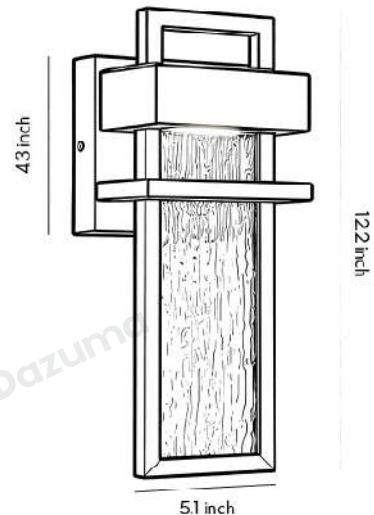

Product Name Outdoor Lighting Wall Mount
Black LED Waterproof Light

Style Simple

Specification Hardwired

This black outdoor wall mount light has a sand-black aluminum body.

It comes with a white acrylic shade and 12W warm LED, IP65 rated.

It offers durable lighting for exteriors, corridors and entrances.

· Basic Product Information

Product Model	HA142742-01B
Product Type	Outdoor Wall Sconces
Power Type	Hardwired
Product Color	Black

· Product Details

Material	Aluminum
----------	----------

· Core Specifications

Length	12.2 inches
Width	5.1 inches
Depth	3.5 inches

Voltage	AC100- 277V
Light Source Type	LED Integrated
Light Source Included	Yes
Color Temperature	3000K
Dimmable	No
IP Rating	IP65