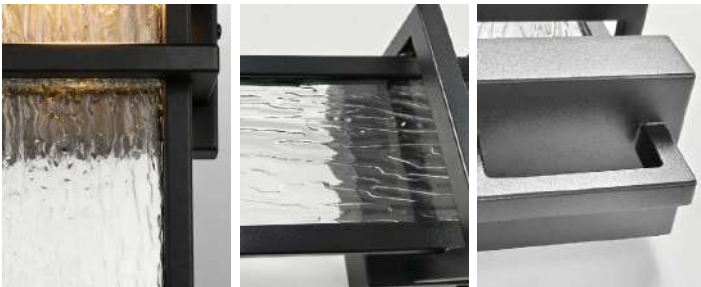

Product Name Outdoor Lighting Wall Mount
Black LED Waterproof Light

Style Simple

Specification Hardwired

This black outdoor wall mount light has a sand-black aluminum body.

It comes with a white acrylic shade and 12W warm LED, IP65 rated.

It offers durable lighting for exteriors, corridors and entrances.

· Basic Product Information

Product Model	HA142742-01B
Product Type	Outdoor Wall Sconces
Power Type	Hardwired
Product Color	Black

· Product Details

Material	Aluminum
----------	----------

· Core Specifications

Length	12.2 inches
Width	5.1 inches
Depth	3.5 inches

Voltage	AC100- 277V
Light Source Type	LED Integrated
Light Source Included	Yes
Color Temperature	3000K
Dimmable	No
IP Rating	IP65