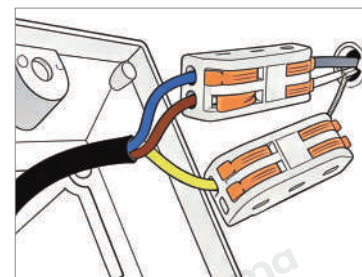

Material	Aluminum
----------	----------

· Core Specifications

Length	12.2 inches
Width	5.1 inches
Depth	3.5 inches

Voltage	AC100- 277V
Light Source Type	LED Integrated
Light Source Included	Yes
Color Temperature	3000K
Dimmable	No
IP Rating	IP65

Hardwired

Blue: Neutral wire
Brown: Live wire
Yellow: Ground wire

· Core Performance Indicators

Installation Method	Wall Mount - Easy installation: Fix the base on the wall, wire then install the lamp body.
Application Scenarios	Outdoor
Certifications	CE, ROHS, WEEE, CEC, DLC, IES
Color Temperature Adjustment	Warm Light (3000K)
Product Accessories	Fixture ×1, Screw Pack ×1