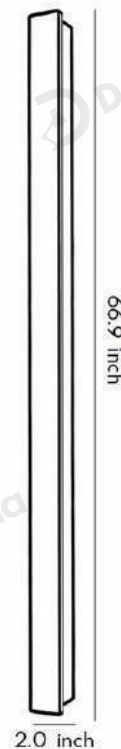

## · Core Specifications

Length	39.4 inches
Width	2.0 inches
Depth	1.6 inches

## · Core Specifications

Length	47.2 inches
Width	2.0 inches
Depth	1.6 inches

## · Core Specifications

Length	59.1 inches
Width	2.0 inches
Depth	1.6 inches

## · Core Specifications

Length	66.9 inches
Width	2.0 inches
Depth	1.6 inches