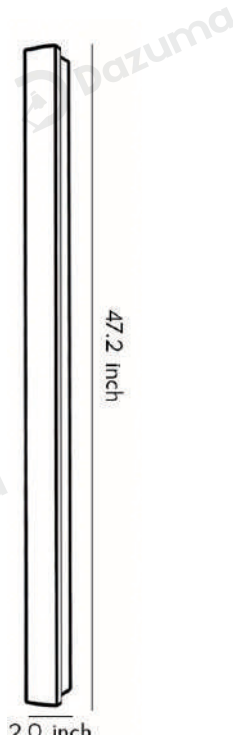

## · Core Specifications

Length	39.4 inches
Width	2.0 inches
Depth	1.6 inches

## · Core Specifications

Length	47.2 inches
Width	2.0 inches
Depth	1.6 inches

## · Core Specifications

Length	59.1 inches
Width	2.0 inches
Depth	1.6 inches

## · Core Specifications

Length	66.9 inches
Width	2.0 inches
Depth	1.6 inches