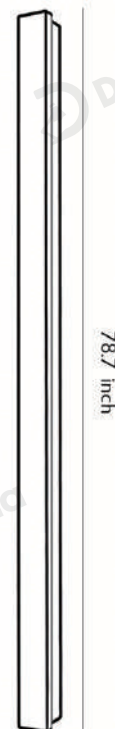

· Basic Product Information

Product Model	HWD00007-13B/ 14B/ 15B
Product Type	Linear Wall Lights
Power Type	Hardwired
Product Color	Black

· Product Details

Material	Metal

· Core Specifications

Length	78.7 inches
Width	2.0 inches
Depth	1.6 inches