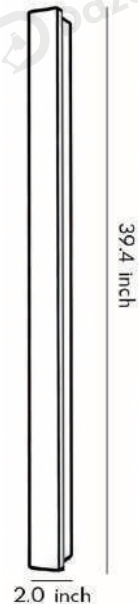

## · Product Details

Material	Metal
----------	-------

## · Core Specifications

Length	39.4 inches
Width	2.0 inches
Depth	1.6 inches

## · Core Specifications

Length	47.2 inches
Width	2.0 inches
Depth	1.6 inches

## · Core Specifications

Length	59.1 inches
Width	2.0 inches
Depth	1.6 inches