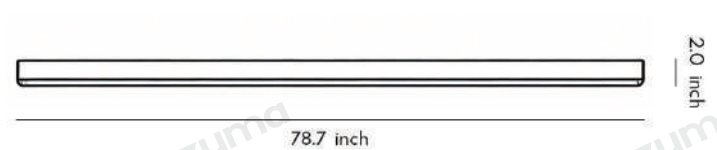

Material	Aluminum
----------	----------

· Core Specifications

Length	47.2 inches
Width	1.3 inches
Depth	2.0 inches

· Basic Product Information

Product Model	LI000511-04B/ 09B
Product Type	Linear Wall Sconces
Power Type	Hardwired
Product Color	Black

· Product Details

Material	Aluminum
----------	----------

· Core Specifications

Length	59.1 inches
Width	1.3 inches
Depth	2.0 inches

· Basic Product Information

Product Model	LI000511-05B/ 10B
Product Type	Linear Wall Sconces
Power Type	Hardwired
Product Color	Black

· Product Details

Material	Aluminum
----------	----------

· Core Specifications

Length	78.7 inches
Width	1.3 inches
Depth	2.0 inches

· Basic Product Information

Product Model	LI000512-01B/ 03B
Product Type	Linear Wall Sconces
Power Type	Hardwired
Product Color	White

· Product Details

Material	Aluminum
----------	----------

· Core Specifications

Length	47.2 inches
Width	1.3 inches
Depth	2.0 inches

· Basic Product Information

Product Model	LI000512-02B/ 04B
Product Type	Linear Wall Sconces
Power Type	Hardwired
Product Color	White