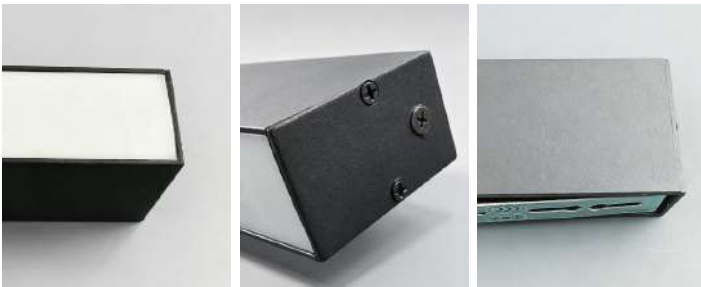

Product Name	Linear Ceiling Light Modern Minimalist Bar LED Light
Style	Modern
Specification	Hardwired

This linear ceiling light has an ultra-thin aluminum body and high-transparency acrylic panel, available in five lengths.

Material	Aluminum
----------	----------

· Core Specifications

Length	47.2 inches
Width	1.3 inches
Depth	2.0 inches

· Basic Product Information

Product Model	LI000511-04B/ 09B
Product Type	Linear Wall Sconces
Power Type	Hardwired
Product Color	Black

· Product Details

Material	Aluminum
----------	----------

· Core Specifications

Length	59.1 inches
Width	1.3 inches
Depth	2.0 inches

· Basic Product Information

Product Model	LI000511-05B/ 10B
Product Type	Linear Wall Sconces
Power Type	Hardwired
Product Color	Black

· Product Details

Material	Aluminum
----------	----------

· Core Specifications

Length	78.7 inches
Width	1.3 inches
Depth	2.0 inches

· Basic Product Information

Product Model	LI000512-01B/ 03B
Product Type	Linear Wall Sconces
Power Type	Hardwired
Product Color	White