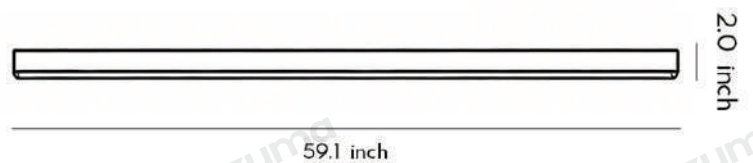

Length	39.4 inches
Width	1.3 inches
Depth	2.0 inches

· Basic Product Information

Product Model	LI000511-03B/ 08B
Product Type	Linear Wall Sconces
Power Type	Hardwired
Product Color	Black

· Product Details

Material	Aluminum
----------	----------

· Core Specifications

Length	47.2 inches
Width	1.3 inches
Depth	2.0 inches

· Basic Product Information

Product Model	LI000511-04B/ 09B
Product Type	Linear Wall Sconces
Power Type	Hardwired
Product Color	Black

· Product Details

Material	Aluminum
----------	----------

· Core Specifications

Length	59.1 inches
Width	1.3 inches
Depth	2.0 inches

· Basic Product Information

Product Model	LI000511-05B/ 10B
Product Type	Linear Wall Sconces
Power Type	Hardwired
Product Color	Black

· Product Details

Material	Aluminum
----------	----------

· Core Specifications

Length	78.7 inches
Width	1.3 inches
Depth	2.0 inches

· Basic Product Information

Product Model	LI000512-01B/ 03B
Product Type	Linear Wall Sconces
Power Type	Hardwired
Product Color	White