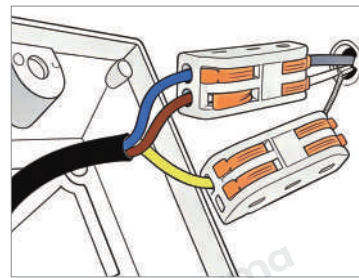

Hardwired

Blue: Neutral wire
 Brown: Live wire
 Yellow: Ground wire

· Core Performance Indicators

Installation Method	Ceiling Mount - Easy installation: No drilling needed; install directly on surface, fix base then cover.
Application Scenarios	Indoor, Living Room
Certifications	CE, ROHS, WEEE, CEC, DLC, IES
Color Temperature Adjustment	3-Color Temperature (3000K/ 4500K/ 6000K), Dimmable (3000K- 6000K)
Product Accessories	Fixture ×1, Remote ×1, Screw Pack ×1