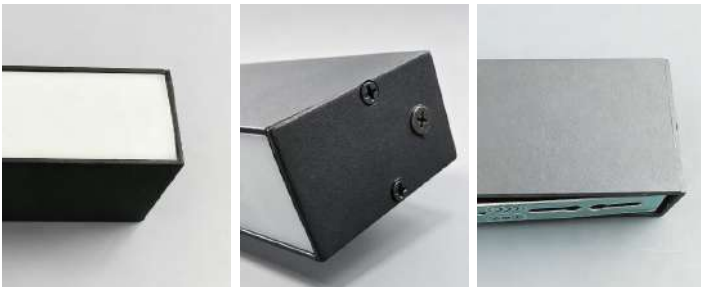

Product Name	Linear Ceiling Light Modern Minimalist Bar LED Light
Style	Modern
Specification	Hardwired

This linear ceiling light has an ultra-thin aluminum body and high-transparency acrylic panel, available in five lengths.

Product Model	LI000511-01B/ 06B
Product Type	Linear Wall Sconces
Power Type	Hardwired
Product Color	Black

· Product Details

Material	Aluminum
----------	----------

· Core Specifications

Length	31.5 inches
Width	1.3 inches
Depth	2.0 inches

Material	Aluminum
----------	----------

· Core Specifications

Length	47.2 inches
Width	1.3 inches
Depth	2.0 inches

· Basic Product Information

Product Model	LI000511-04B/ 09B
Product Type	Linear Wall Sconces
Power Type	Hardwired
Product Color	Black

· Product Details

Material	Aluminum
----------	----------

· Core Specifications

Length	59.1 inches
Width	1.3 inches
Depth	2.0 inches

· Basic Product Information

Product Model	LI000511-05B/ 10B
Product Type	Linear Wall Sconces
Power Type	Hardwired
Product Color	Black