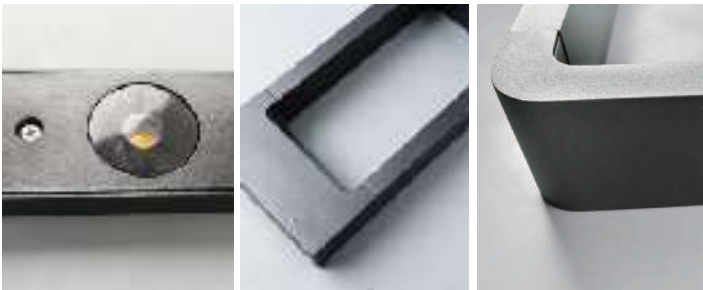

Product Name	Black Bollard Lights Modern Minimalist Waterproof Light
Style	Modern
Specification	Hardwired

This minimalist black bollard light features die-cast aluminum and hardened clear glass top.

10W COB chip casts warm, soft light that spreads gently over garden pathways.

· Product Details

Material	Aluminum
----------	----------

· Core Specifications

Length	11.8 inches
Width	6.3 inches
Depth	2.2 inches

· Basic Product Information

Product Model	LI000562-02B
Product Type	Bollard Lights
Power Type	Hardwired
Product Color	Black

· Product Details

Material	Aluminum
----------	----------

· Core Specifications

Length	23.6 inches
Width	6.3 inches
Depth	2.2 inches

· Basic Product Information

Product Model	LI000562-03B
Product Type	Bollard Lights
Power Type	Hardwired
Product Color	Black

· Product Details

Material	Aluminum
----------	----------

· Core Specifications

Length	31.5 inches
Width	6.3 inches
Depth	2.2 inches

Voltage AC85-245V

Light Source Type COB

Light Source Included Yes

Color Temperature 3000K