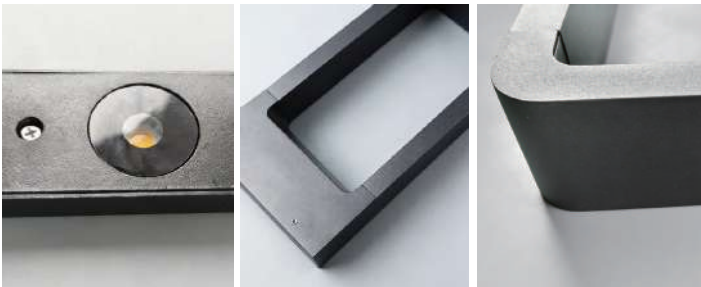

Product Name	Black Bollard Lights Modern Minimalist Waterproof Light
Style	Modern
Specification	Hardwired

This minimalist black bollard light features die-cast aluminum and hardened clear glass top.

10W COB chip casts warm, soft light that spreads gently over garden pathways.

IP65 waterproof, available in 3 heights, ideal for villas and squares at night.

· Basic Product Information

Product Model	LI000562-01B
Product Type	Bollard Lights
Power Type	Hardwired
Product Color	Black

· Product Details

Material	Aluminum
----------	----------

· Core Specifications

Length	11.8 inches
Width	6.3 inches
Depth	2.2 inches

· Basic Product Information

Product Model	LI000562-02B
Product Type	Bollard Lights
Power Type	Hardwired
Product Color	Black

· Product Details

Material	Aluminum
----------	----------

· Core Specifications

Length	31.5 inches
Width	6.3 inches
Depth	2.2 inches

Voltage AC85-245V

Light Source Type COB

Light Source Included Yes

Color Temperature 3000K