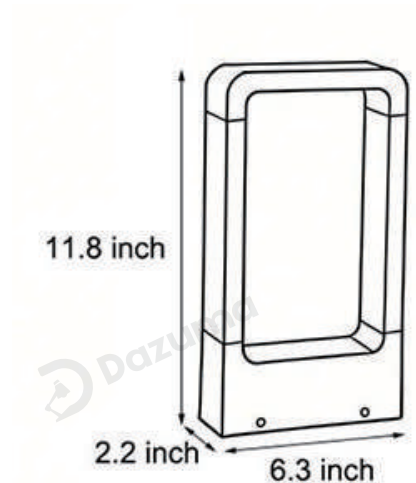

IP65 waterproof, available in 3 heights, ideal for villas and squares at night.

· Basic Product Information

Product Model	LI000562-01B
Product Type	Bollard Lights
Power Type	Hardwired
Product Color	Black

· Product Details

Material	Aluminum
----------	----------

· Core Specifications

Length	11.8 inches
Width	6.3 inches
Depth	2.2 inches

· Basic Product Information

Product Model	LI000562-02B
Product Type	Bollard Lights
Power Type	Hardwired
Product Color	Black

· Product Details

Material	Aluminum
----------	----------

· Core Specifications

Length	23.6 inches
Width	6.3 inches
Depth	2.2 inches

· Basic Product Information

Product Model	LI000562-03B
Product Type	Bollard Lights
Power Type	Hardwired
Product Color	Black

· Product Details

Material	Aluminum
----------	----------

· Core Specifications

Length	31.5 inches
Width	6.3 inches
Depth	2.2 inches

Voltage AC85-245V

Light Source Type COB

Light Source Included Yes

Color Temperature 3000K