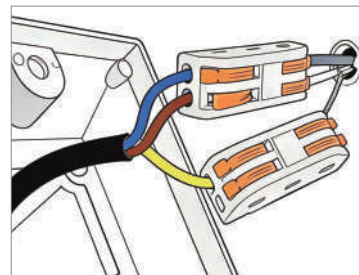

Voltage AC85-245V

Light Source Type COB

Light Source Included Yes

Color Temperature 3000K

Dimmable No

CRI Ra > 85

IP Rating IP65

Hardwired

Blue: Neutral wire

Brown: Live wire

Yellow: Ground wire