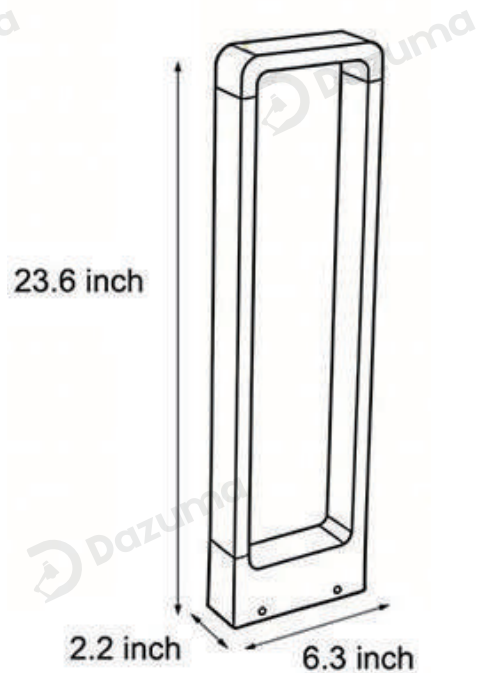

IP65 waterproof, available in 3 heights, ideal for villas and squares at night.

· Basic Product Information

Product Model	LI000562-01B
Product Type	Bollard Lights
Power Type	Hardwired
Product Color	Black

· Product Details

Material	Aluminum
----------	----------

· Core Specifications

Length	11.8 inches
Width	6.3 inches
Depth	2.2 inches

· Basic Product Information

Product Model	LI000562-02B
Product Type	Bollard Lights
Power Type	Hardwired
Product Color	Black

· Product Details

Material	Aluminum
----------	----------

· Core Specifications

Length	23.6 inches
Width	6.3 inches
Depth	2.2 inches

· Basic Product Information

Product Model	LI000562-03B
Product Type	Bollard Lights
Power Type	Hardwired
Product Color	Black

· Product Details

Material	Aluminum
----------	----------

· Core Specifications

Length	31.5 inches
Width	6.3 inches
Depth	2.2 inches

Voltage AC85-245V

Light Source Type COB

Light Source Included Yes

Color Temperature 3000K