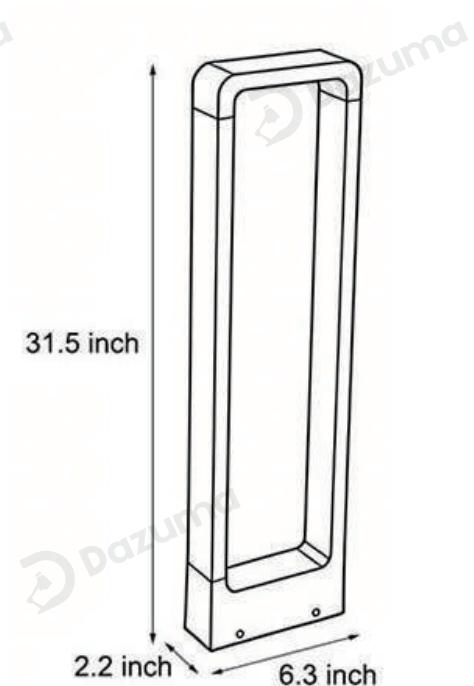

· Product Details

Material	Aluminum
----------	----------

· Core Specifications

Length	11.8 inches
Width	6.3 inches
Depth	2.2 inches

· Basic Product Information

Product Model	LI000562-02B
Product Type	Bollard Lights
Power Type	Hardwired
Product Color	Black

· Product Details

Material	Aluminum
----------	----------

· Core Specifications

Length	23.6 inches
Width	6.3 inches
Depth	2.2 inches

· Basic Product Information

Product Model	LI000562-03B
Product Type	Bollard Lights
Power Type	Hardwired
Product Color	Black

· Product Details

Material	Aluminum
----------	----------

· Core Specifications

Length	31.5 inches
Width	6.3 inches
Depth	2.2 inches

Voltage AC85-245V

Light Source Type COB

Light Source Included Yes

Color Temperature 3000K