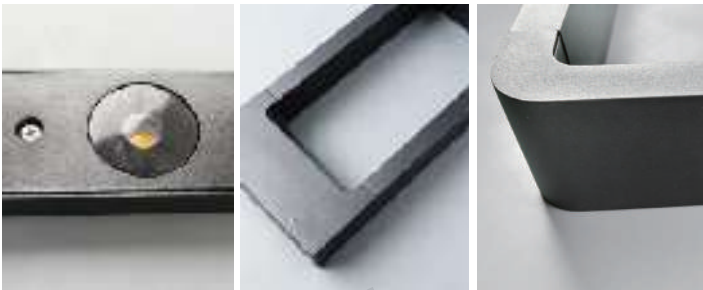

Product Name	Black Bollard Lights Modern Minimalist Waterproof Light
Style	Modern
Specification	Hardwired

This minimalist black bollard light features die-cast aluminum and hardened clear glass top.

10W COB chip casts warm, soft light that spreads gently over garden pathways.

IP65 waterproof, available in 3 heights, ideal for villas and squares at night.

· Basic Product Information

Product Model	LI000562-01B
Product Type	Bollard Lights
Power Type	Hardwired
Product Color	Black

· Product Details

Material	Aluminum
----------	----------

· Core Specifications

Length	11.8 inches
Width	6.3 inches
Depth	2.2 inches

· Basic Product Information

Product Model	LI000562-02B
Product Type	Bollard Lights
Power Type	Hardwired
Product Color	Black

· Product Details

Material	Aluminum
----------	----------

· Core Specifications

Length	23.6 inches
Width	6.3 inches
Depth	2.2 inches

· Basic Product Information

Product Model	LI000562-03B
Product Type	Bollard Lights
Power Type	Hardwired
Product Color	Black