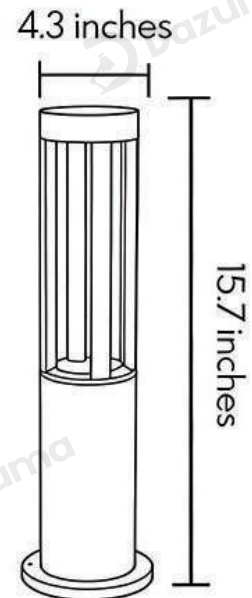

## · Product Details

Material	Aluminum
----------	----------

## · Core Specifications

Length	15.7 inches
Width	4.3 inches
Depth	4.3 inches

## · Core Specifications

Length	23.6 inches
Width	4.3 inches
Depth	4.3 inches

## · Core Specifications

Length	31.5 inches
Width	4.3 inches
Depth	4.3 inches

Voltage	AC85-265V
Light Source Type	LED D Integrated
Light Source Included	Yes
Color Temperature	3000K
Dimmable	No
IP Rating	IP65