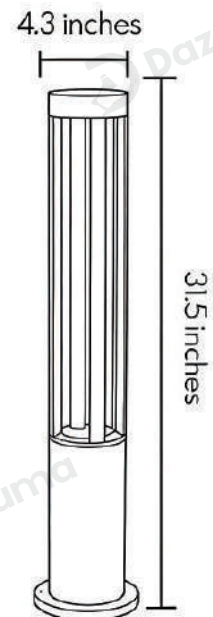

## · Core Specifications

Length	15.7 inches
Width	4.3 inches
Depth	4.3 inches

## · Core Specifications

Length	23.6 inches
Width	4.3 inches
Depth	4.3 inches

## · Product Details

Material	Aluminum
----------	----------

## · Core Specifications

Length	31.5 inches
Width	4.3 inches
Depth	4.3 inches

Voltage	AC85-265V
Light Source Type	LED D Integrated
Light Source Included	Yes
Color Temperature	3000K
Dimmable	No
IP Rating	IP65