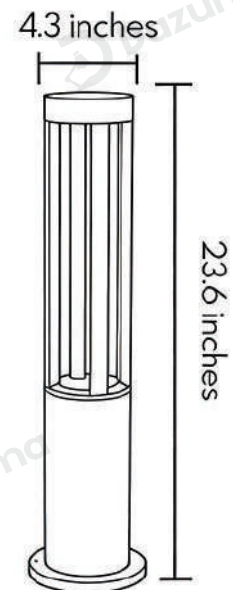

## · Core Specifications

Length	15.7 inches
Width	4.3 inches
Depth	4.3 inches

## · Product Details

Material	Aluminum
----------	----------

## · Core Specifications

Length	23.6 inches
Width	4.3 inches
Depth	4.3 inches

## · Core Specifications

Length	31.5 inches
Width	4.3 inches
Depth	4.3 inches

Voltage	AC85-265V
Light Source Type	LED D Integrated
Light Source Included	Yes
Color Temperature	3000K
Dimmable	No
IP Rating	IP65