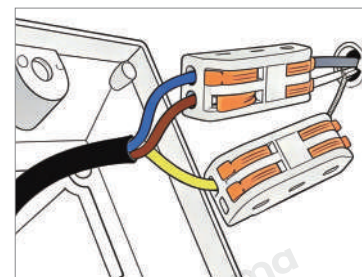

Voltage AC100-240V

Light Source Type LED

Light Source Included Yes

Color Temperature 3000- 6000K

Dimmable Yes

Hardwired

Blue: Neutral wire

Brown: Live wire

Yellow: Ground wire