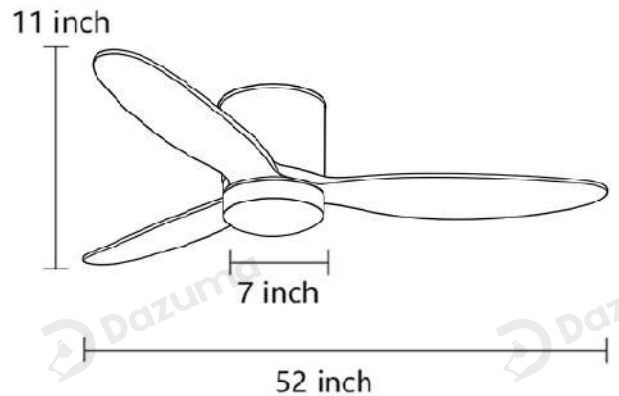

· Product Details

| | |
|----------|------|
| Material | Wood |
|----------|------|

· Core Specifications

| | |
|--------|-------------|
| Length | 11.0 inches |
| Width | 52.0 inches |
| Depth | 52.0 inches |

Gray

· Product Details

Material

Wood

· Core Specifications

| | |
|--------|-------------|
| Length | 11.0 inches |
| Width | 52.0 inches |
| Depth | 52.0 inches |

· Basic Product Information

| | |
|---------------|--------------------------|
| Product Model | LI000587-08B |
| Product Type | Ceiling Fans with Lights |
| Power Type | Hardwired |
| Product Color | Black |