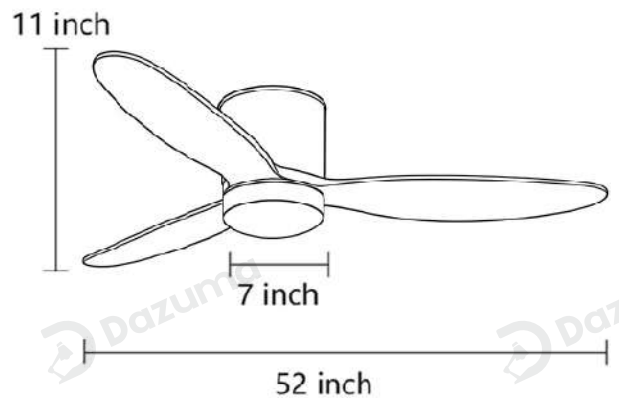

· Product Details

| | |
|----------|------|
| Material | Wood |
|----------|------|

· Core Specifications

| | |
|--------|-------------|
| Length | 11.0 inches |
| Width | 52.0 inches |
| Depth | 52.0 inches |