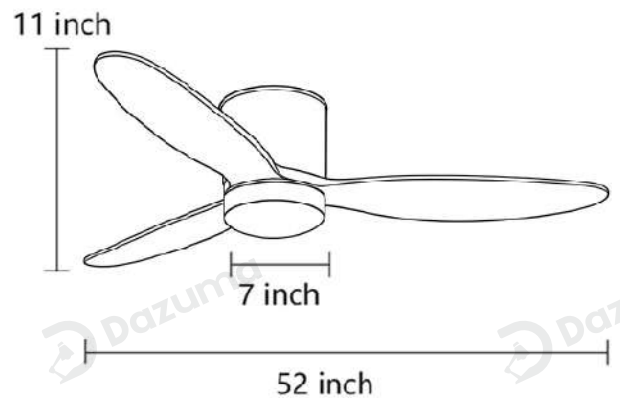

· Product Details

| | |
|----------|------|
| Material | Wood |
|----------|------|

· Core Specifications

| | |
|--------|-------------|
| Length | 11.0 inches |
| Width | 52.0 inches |
| Depth | 52.0 inches |