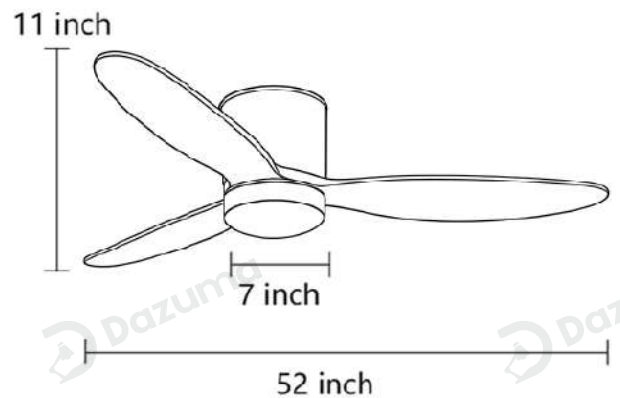

· Product Details

| | |
|----------|------|
| Material | Wood |
|----------|------|

· Core Specifications

| | |
|--------|-------------|
| Length | 11.0 inches |
| Width | 52.0 inches |
| Depth | 52.0 inches |

Gray

· Product Details

Material

Wood

· Core Specifications

| | |
|--------|-------------|
| Length | 11.0 inches |
| Width | 52.0 inches |
| Depth | 52.0 inches |

· Basic Product Information

| | |
|---------------|--------------------------|
| Product Model | LI000587-08B |
| Product Type | Ceiling Fans with Lights |
| Power Type | Hardwired |
| Product Color | Black |