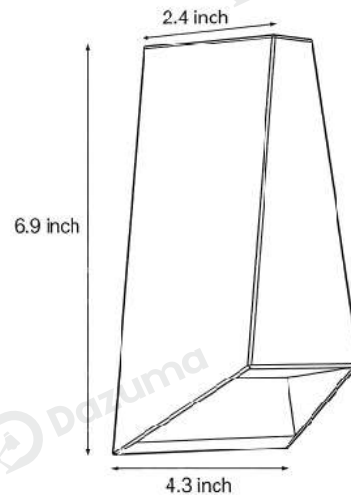

· Product Details

Material	Aluminum
----------	----------

· Core Specifications

Length	6.9 inches
Width	4.3 inches
Depth	2.4 inches

Voltage	AC85-265V
Light Source Type	LED
Light Source Included	Yes
Color Temperature	3000- 6000K
Dimmable	Yes
IP Rating	IP54