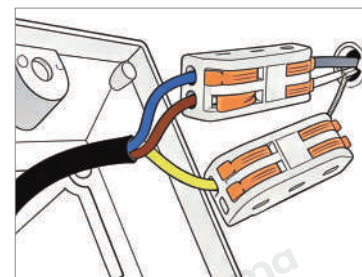

Product Name	Up down Outdoor Wall Lights Modern LED Creative Lamp
Style	Modern
Specification	Hardwired

This black up-down outdoor wall light has a dual-light design with spotlight and diffuser.

It features a silver-black aluminum body, built-in 6W high-CRI LED in white or warm white.

· Product Details

Material	Aluminum
----------	----------

· Core Specifications

Length	6.9 inches
Width	4.3 inches
Depth	2.4 inches

Voltage	AC85-265V
Light Source Type	LED
Light Source Included	Yes
Color Temperature	3000- 6000K
Dimmable	Yes
IP Rating	IP54

Hardwired

Blue: Neutral wire
Brown: Live wire
Yellow: Ground wire

· Core Performance Indicators

Installation Method

Wall Mount - Easy installation: Fix the base on the wall, wire then install the lamp body.