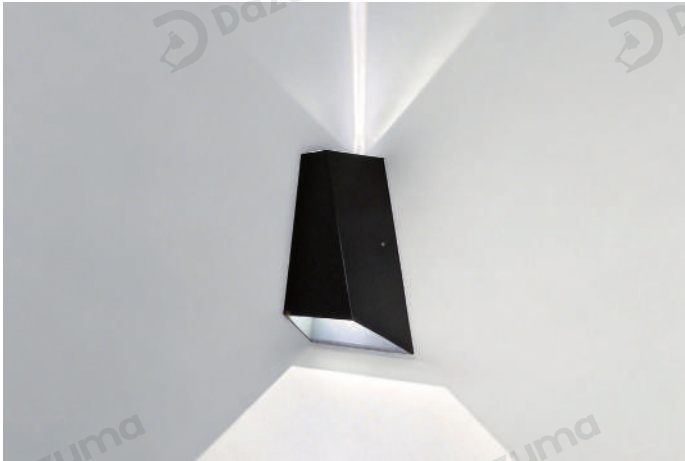

Product Name	Up down Outdoor Wall Lights Modern LED Creative Lamp
Style	Modern
Specification	Hardwired

This black up-down outdoor wall light has a dual-light design with spotlight and diffuser.

It features a silver-black aluminum body, built-in 6W high-CRI LED in white or warm white.

IP54 rated, it is ideal for porches, entrances and garden walls with modern light effect.

· Basic Product Information

Product Model	LI000605-01B/ 02B
Product Type	Up & Down Wall Lights
Power Type	Hardwired
Product Color	Black

· Product Details

Material	Aluminum
----------	----------

· Core Specifications

Length	6.9 inches
Width	4.3 inches
Depth	2.4 inches

Voltage	AC85-265V
Light Source Type	LED
Light Source Included	Yes
Color Temperature	3000- 6000K
Dimmable	Yes
IP Rating	IP54

Hardwired

Blue: Neutral wire
Brown: Live wire
Yellow: Ground wire

· Core Performance Indicators

Installation Method

Wall Mount - Easy installation: Fix the base on the wall, wire then install the lamp body.