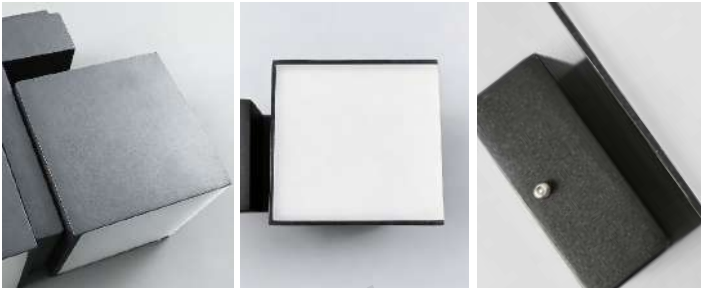

Product Name Double Head Wall Light Modern Waterproof LED Light

Style Modern

Specification Hardwired

This double head wall light has die-cast aluminum body with matte powder-coated finish.

Frosted acrylic diffuser delivers 24W 3000K warm glow that is soft and glare-free.

IP65 waterproof, it suits porches and gardens, enhancing architectural beauty at night.

· Basic Product Information

Product Model	LI000693-02B
Product Type	Outdoor Wall Sconces
Power Type	Hardwired
Product Color	Black

· Product Details

Material	Acrylic
----------	---------

· Core Specifications

Length	8.0 inches
Width	4.0 inches
Depth	4.7 inches

Voltage	AC110-240V
Light Source Type	LED
Light Source Included	Yes
Color Temperature	3000K
Dimmable	No
IP Rating	IP65

Hardwired

Blue: Neutral wire
Brown: Live wire
Yellow: Ground wire

• Core Performance Indicators

Installation Method	Wall Mount - Easy installation: Fix the base on the wall, wire then install the lamp body.
Application Scenarios	Courtyard, Residential Area, Villa
Certifications	CE, ROHS, WEEE, CEC, DLC, IES
Color Temperature Adjustment	Warm White (3000K)
Product Accessories	Fixture ×1, Screw Pack ×1