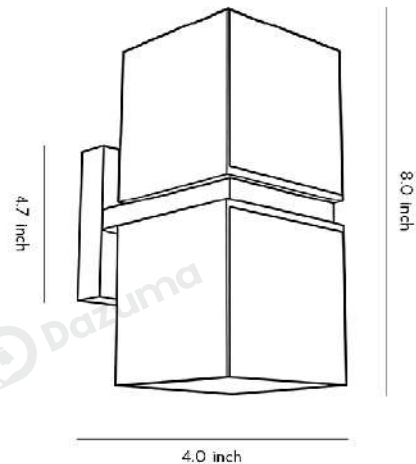

Product Name Double Head Wall Light Modern Waterproof LED Light

Style Modern

Specification Hardwired

This double head wall light has die-cast aluminum body with matte powder-coated finish.

Frosted acrylic diffuser delivers 24W 3000K warm glow that is soft and glare-free.

IP65 waterproof, it suits porches and gardens, enhancing architectural beauty at night.

· Basic Product Information

Product Model	LI000693-02B
Product Type	Outdoor Wall Sconces
Power Type	Hardwired
Product Color	Black

· Product Details

Material	Acrylic
----------	---------

· Core Specifications

Length	8.0 inches
Width	4.0 inches
Depth	4.7 inches

Voltage	AC110-240V
Light Source Type	LED
Light Source Included	Yes
Color Temperature	3000K
Dimmable	No
IP Rating	IP65