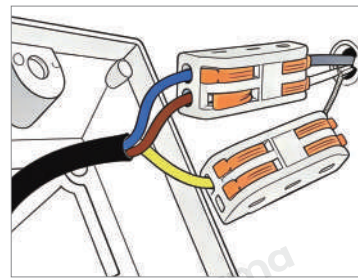

Product Name Double Head Wall Light Modern Waterproof LED Light

Style Modern

Specification Hardwired

This double head wall light has die-cast aluminum body with matte powder-coated finish.

Frosted acrylic diffuser delivers 24W 3000K warm glow that is soft and glare-free.

IP65 waterproof, it suits porches and gardens, enhancing architectural beauty at night.

· Basic Product Information

Product Model	LI000693-02B
Product Type	Outdoor Wall Sconces
Power Type	Hardwired
Product Color	Black

· Product Details

Material	Acrylic
----------	---------

· Core Specifications

Length	8.0 inches
Width	4.0 inches
Depth	4.7 inches

Voltage	AC110-240V
Light Source Type	LED
Light Source Included	Yes
Color Temperature	3000K
Dimmable	No
IP Rating	IP65

Hardwired

Blue: Neutral wire
Brown: Live wire
Yellow: Ground wire

• Core Performance Indicators

Installation Method	Wall Mount - Easy installation: Fix the base on the wall, wire then install the lamp body.
Application Scenarios	Courtyard, Residential Area, Villa
Certifications	CE, ROHS, WEEE, CEC, DLC, IES
Color Temperature Adjustment	Warm White (3000K)
Product Accessories	Fixture ×1, Screw Pack ×1