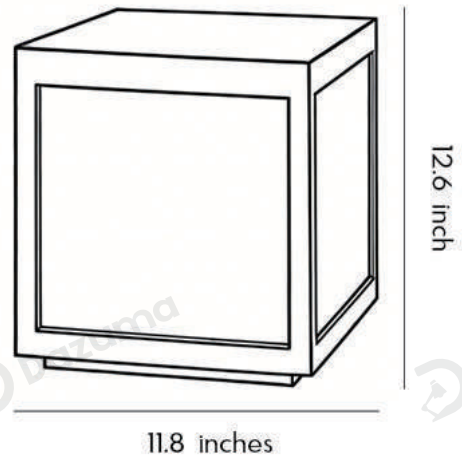

## · Core Specifications

---

Length	6.5 inches
Width	9.8 inches
Depth	9.8 inches

---

## · Core Specifications

---

Length	12.6 inches
Width	11.8 inches
Depth	11.8 inches

---

## · Core Specifications

---

Length	6.5 inches
Width	11.8 inches
Depth	11.8 inches

---