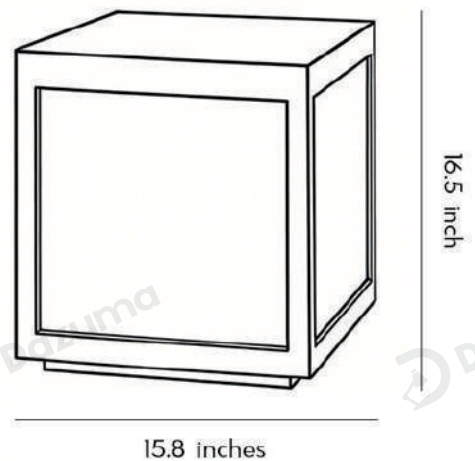

## · Core Specifications

---

Length	16.5 inches
Width	15.8 inches
Depth	15.8 inches

---

## · Core Specifications

---

Length	6.5 inches
Width	15.8 inches
Depth	15.8 inches

---

## · Core Specifications

---

Length	10.6 inches
Width	9.8 inches
Depth	9.8 inches

---

## · Core Specifications

---

Length	6.5 inches
Width	9.8 inches
Depth	9.8 inches

---