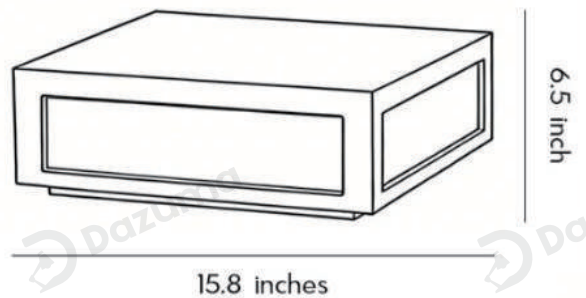

## · Core Specifications

---

Length	16.5 inches
Width	15.8 inches
Depth	15.8 inches

---

## · Core Specifications

---

Length	6.5 inches
Width	15.8 inches
Depth	15.8 inches

---

## · Core Specifications

---

Length	10.6 inches
Width	9.8 inches
Depth	9.8 inches

---

## · Core Specifications

---

Length	6.5 inches
Width	11.8 inches
Depth	11.8 inches

---