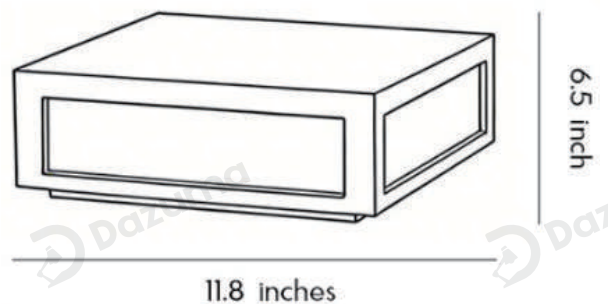

## · Core Specifications

---

Length	16.5 inches
Width	15.8 inches
Depth	15.8 inches

---

## · Core Specifications

---

Length	6.5 inches
Width	9.8 inches
Depth	9.8 inches

---

## · Core Specifications

---

Length	12.6 inches
Width	11.8 inches
Depth	11.8 inches

---

## · Core Specifications

---

Length	6.5 inches
Width	11.8 inches
Depth	11.8 inches

---