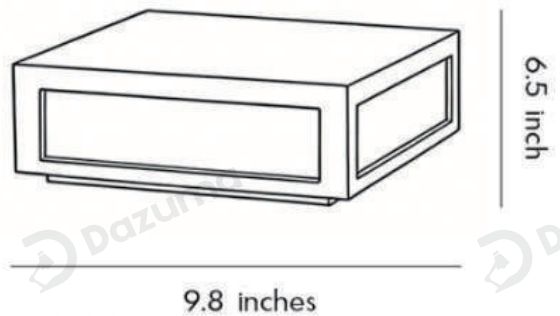

## · Core Specifications

---

Length	10.6 inches
Width	9.8 inches
Depth	9.8 inches

---

## · Core Specifications

---

Length	6.5 inches
Width	9.8 inches
Depth	9.8 inches

---

## · Core Specifications

---

Length	12.6 inches
Width	11.8 inches
Depth	11.8 inches

---