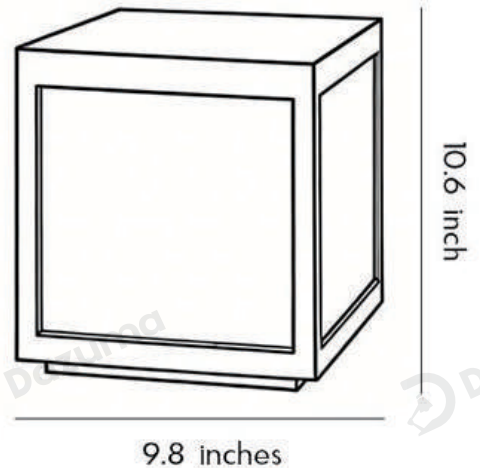

## · Core Specifications

---

Length	6.5 inches
Width	15.8 inches
Depth	15.8 inches

---

## · Core Specifications

---

Length	10.6 inches
Width	9.8 inches
Depth	9.8 inches

---

## · Core Specifications

---

Length	6.5 inches
Width	9.8 inches
Depth	9.8 inches

---