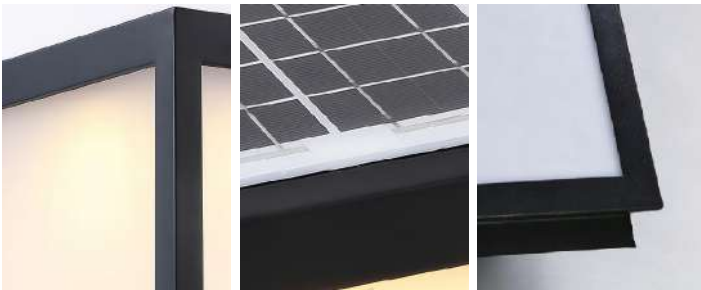

Product Model	LI000793-11B
Product Type	Pillar Lights
Power Type	Solar Powered
Product Color	Black

· Product Details

Material	Stainless Steel

· Core Specifications

Length	12.6 inches
Width	11.8 inches
Depth	11.8 inches