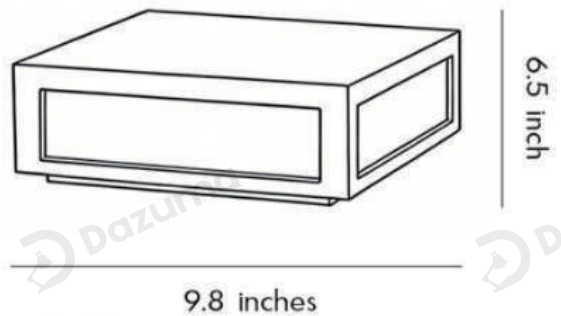

## · Core Specifications

---

Length	10.6 inches
Width	9.8 inches
Depth	9.8 inches

---

## · Core Specifications

---

Length	6.5 inches
Width	9.8 inches
Depth	9.8 inches

---

## · Core Specifications

---

Length	12.6 inches
Width	11.8 inches
Depth	11.8 inches

---

## · Core Specifications

---

Length	6.5 inches
Width	11.8 inches
Depth	11.8 inches

---