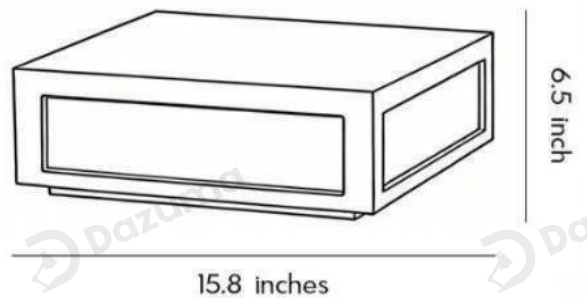

## · Core Specifications

---

Length	16.5 inches
Width	15.8 inches
Depth	15.8 inches

---

## · Core Specifications

---

Length	6.5 inches
Width	15.8 inches
Depth	15.8 inches

---

## · Core Specifications

---

Length	6.5 inches
Width	9.8 inches
Depth	9.8 inches

---

## · Core Specifications

---

Length	12.6 inches
Width	11.8 inches
Depth	11.8 inches

---