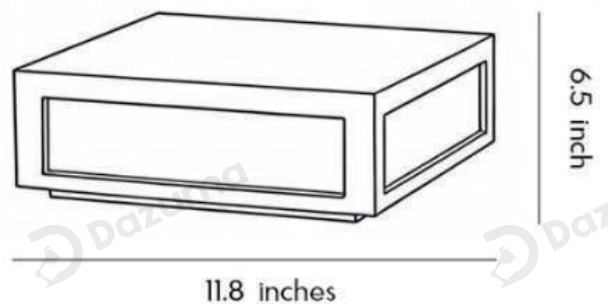

· Basic Product Information

Product Model	LI000793-12B
Product Type	Pillar Lights
Power Type	Solar Powered
Product Color	Black

· Product Details

Material	Stainless Steel

· Core Specifications

Length	6.5 inches
Width	11.8 inches
Depth	11.8 inches