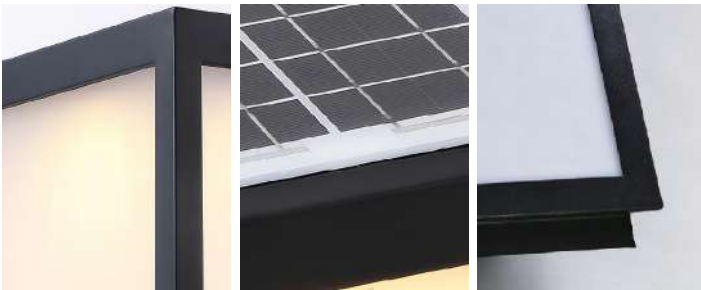

Product Model	LI000793-04B
Product Type	Pillar Lights
Power Type	Solar Powered
Product Color	Black

· Product Details

Material	Stainless Steel

· Core Specifications

Length	6.5 inches
Width	15.8 inches
Depth	15.8 inches