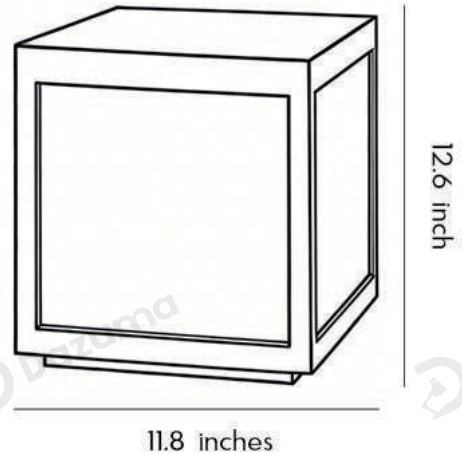

## · Core Specifications

---

Length	10.6 inches
Width	9.8 inches
Depth	9.8 inches

---

## · Core Specifications

---

Length	6.5 inches
Width	9.8 inches
Depth	9.8 inches

---

## · Core Specifications

---

Length	12.6 inches
Width	11.8 inches
Depth	11.8 inches

---

## · Core Specifications

---

Length	6.5 inches
Width	11.8 inches
Depth	11.8 inches

---