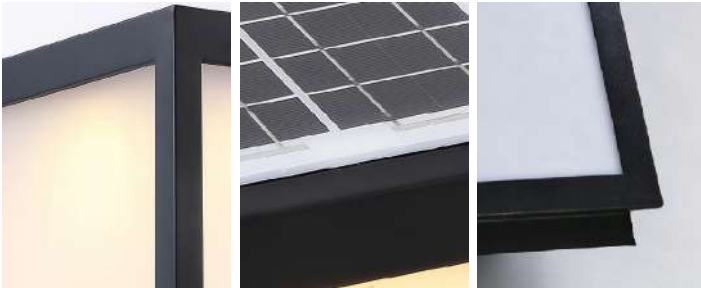

Product Model	LI000793-01B
Product Type	Pillar Lights
Power Type	Solar Powered
Product Color	Black

· Product Details

Material	Stainless Steel

· Core Specifications

Length	16.5 inches
Width	15.8 inches
Depth	15.8 inches