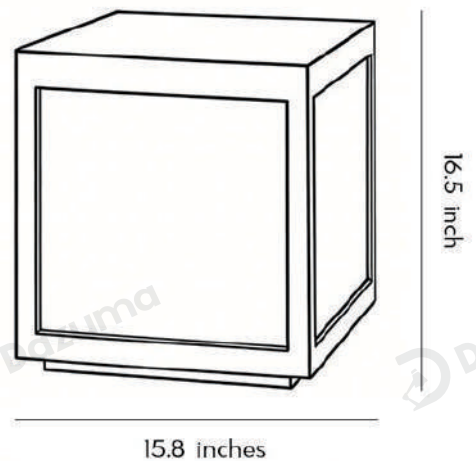

## · Core Specifications

---

Length	16.5 inches
Width	15.8 inches
Depth	15.8 inches

---

## · Core Specifications

---

Length	6.5 inches
Width	15.8 inches
Depth	15.8 inches

---