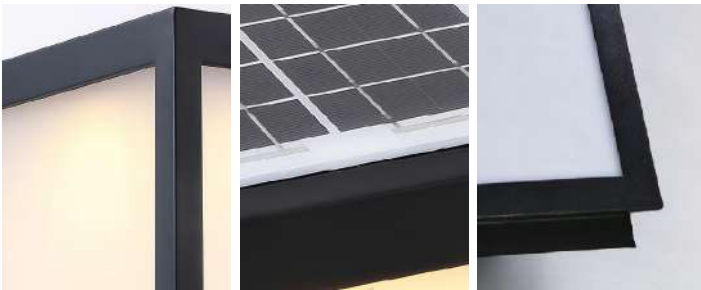

Product Model	LI000793-03B
Product Type	Pillar Lights
Power Type	Solar Powered
Product Color	Black

· Product Details

Material	Stainless Steel

· Core Specifications

Length	16.5 inches
Width	15.8 inches
Depth	15.8 inches