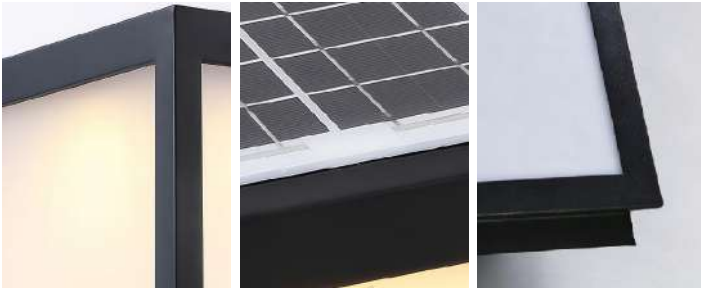

Product Model	LI000793-02B
Product Type	Pillar Lights
Power Type	Solar Powered
Product Color	Black

· Product Details

Material	Stainless Steel

· Core Specifications

Length	6.5 inches
Width	15.8 inches
Depth	15.8 inches