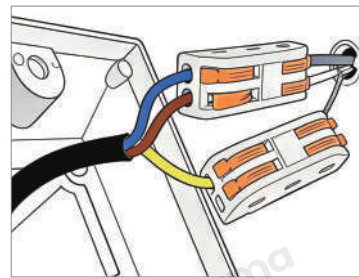

Dimmable No

Hardwired

Blue: Neutral wire

Brown: Live wire

Yellow: Ground wire