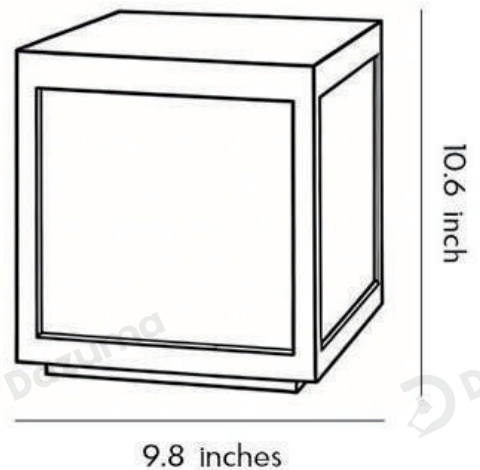

## · Core Specifications

---

Length	10.6 inches
Width	9.8 inches
Depth	9.8 inches

---

## · Core Specifications

---

Length	6.5 inches
Width	9.8 inches
Depth	9.8 inches

---