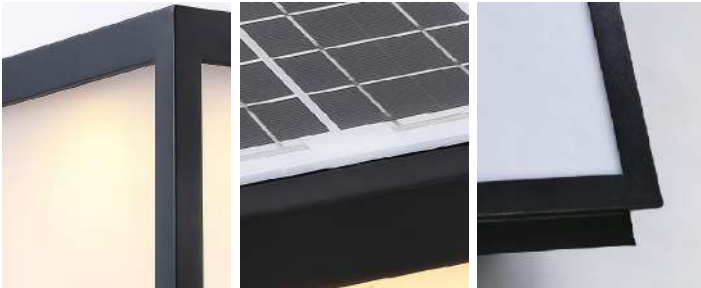

Product Model	LI000793-09B
Product Type	Pillar Lights
Power Type	Solar Powered
Product Color	Black

· Product Details

Material	Stainless Steel

· Core Specifications

Length	12.6 inches
Width	11.8 inches
Depth	11.8 inches