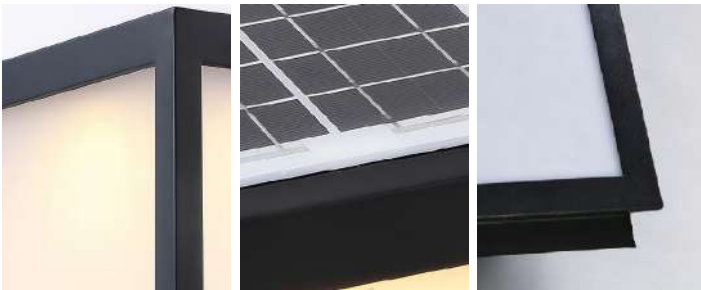

Product Model	LI000793-08B
Product Type	Pillar Lights
Power Type	Solar Powered
Product Color	Black

· Product Details

Material	Stainless Steel

· Core Specifications

Length	6.5 inches
Width	9.8 inches
Depth	9.8 inches