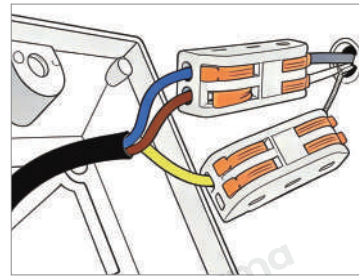

Blue: Neutral wire
Brown: Live wire
Yellow: Ground wire