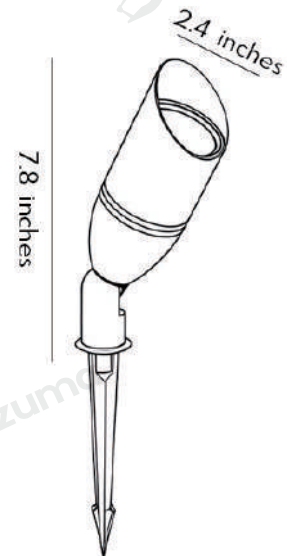

Product Model	LI000797-01B
Product Type	Spotlights
Power Type	Solar Powered
Product Color	Gray

· Product Details

Material	Aluminum
----------	----------

· Core Specifications

Length	9.6 inches
Width	2.4 inches
Depth	2.4 inches

· Basic Product Information

Product Model	LI000797-02B
Product Type	Spotlights
Power Type	Hardwired
Product Color	Gray

· Product Details

Material	Aluminum
----------	----------

· Core Specifications

Length	7.8 inches
Width	2.4 inches
Depth	2.4 inches