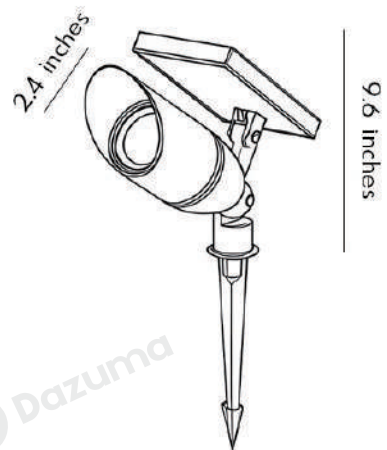

It supports solar and hardwired power, with 3000K warm white light and IP65 waterproof rating.

Lightweight and easy to install, it is perfect for gardens, lawns, poolsides and pathways.

· Basic Product Information

Product Model	LI000797-01B
Product Type	Spotlights
Power Type	Solar Powered
Product Color	Gray

· Product Details

Material	Aluminum
----------	----------

· Core Specifications

Length	9.6 inches
Width	2.4 inches
Depth	2.4 inches

· Basic Product Information

Product Model	LI000797-02B
Product Type	Spotlights
Power Type	Hardwired
Product Color	Gray

· Product Details

Material	Aluminum
----------	----------

· Core Specifications

Length	7.8 inches
Width	2.4 inches
Depth	2.4 inches