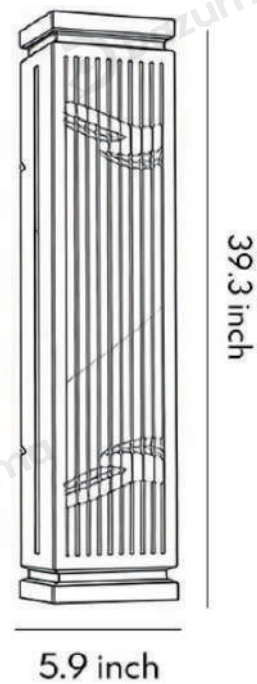

Product Name Grille Wall Light Waterproof
Unique Slender Design Lamp

Style Modern

Specification Hardwired

This grille wall light has a stainless steel body with hollow engraving and a marble-textured shade.

It casts delicate light and shadow patterns with 5W 3000K warm white LED inside.

IP54 rated, four sizes, ideal for villas, courtyards and landscape wall decoration.

· Basic Product Information

Product Model	LI000823-01B/02B
Product Type	Outdoor Wall Sconces
Power Type	Hardwired
Product Color	Black

· Product Details

Material	Stainless Steel, Imitation Marble
----------	--------------------------------------

• Core Specifications

Length 15.7 inches
 Width 4.7 inches
 Depth 4.3 inches

Length 23.6 inches
 Width 5.9 inches
 Depth 4.7 inches

Length 31.4 inches
 Width 5.9 inches
 Depth 4.7 inches

Length 39.3 inches
 Width 5.9 inches
 Depth 4.7 inches

Voltage	AC100-265V
Light Source Type	LED Integrated
Light Source Included	Yes
Color Temperature	3000K
Dimmable	No
CRI	80
IP Rating	IP54
Hardwired	