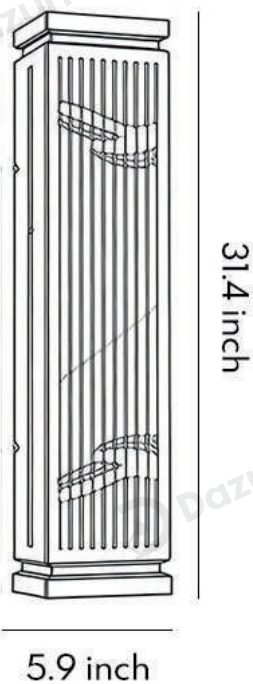

It casts delicate light and shadow patterns with 5W 3000K warm white LED inside.

IP54 rated, four sizes, ideal for villas, courtyards and landscape wall decoration.

· Basic Product Information

Product Model	LI000823-01B/02B
Product Type	Outdoor Wall Sconces
Power Type	Hardwired
Product Color	Black

· Product Details

Material	Stainless Steel, Imitation Marble
----------	--------------------------------------

• Core Specifications

Length 15.7 inches
 Width 4.7 inches
 Depth 4.3 inches

Length 23.6 inches
 Width 5.9 inches
 Depth 4.7 inches

Length 31.4 inches
 Width 5.9 inches
 Depth 4.7 inches

Length 39.3 inches
 Width 5.9 inches
 Depth 4.7 inches

Voltage	AC100-265V
Light Source Type	LED Integrated
Light Source Included	Yes
Color Temperature	3000K
Dimmable	No
CRI	80
IP Rating	IP54
Hardwired	