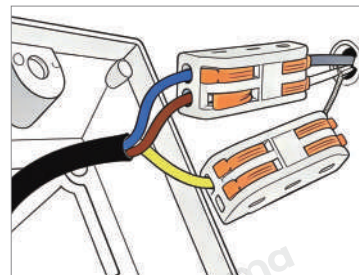

Length 31.4 inches
 Width 5.9 inches
 Depth 4.7 inches

Length 39.3 inches
 Width 5.9 inches
 Depth 4.7 inches

Voltage	AC100-265V
Light Source Type	LED Integrated
Light Source Included	Yes
Color Temperature	3000K
Dimmable	No
CRI	80
IP Rating	IP54
Hardwired	

Blue: Neutral wire
Brown: Live wire
Yellow: Ground wire

· Core Performance Indicators

Installation Method

Wall Mount - Easy installation: Fix the base on the wall, wire then install the lamp body.

Application Scenarios