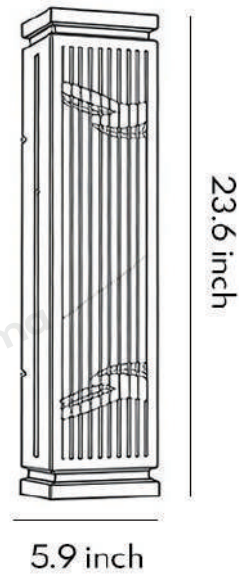

It casts delicate light and shadow patterns with 5W 3000K warm white LED inside.

IP54 rated, four sizes, ideal for villas, courtyards and landscape wall decoration.

· Basic Product Information

Product Model	LI000823-01B/02B
Product Type	Outdoor Wall Sconces
Power Type	Hardwired
Product Color	Black

· Product Details

Material	Stainless Steel, Imitation Marble
----------	--------------------------------------

• Core Specifications

Length 15.7 inches
 Width 4.7 inches
 Depth 4.3 inches

Length 23.6 inches
 Width 5.9 inches
 Depth 4.7 inches

Length 31.4 inches
 Width 5.9 inches
 Depth 4.7 inches

Length 39.3 inches
 Width 5.9 inches
 Depth 4.7 inches

Voltage	AC100-265V
Light Source Type	LED Integrated
Light Source Included	Yes
Color Temperature	3000K
Dimmable	No
CRI	80
IP Rating	IP54
Hardwired	