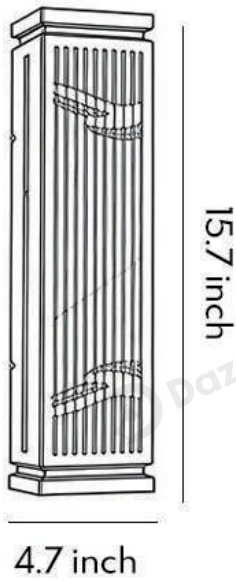

Product Name Grille Wall Light Waterproof
Unique Slender Design Lamp

Style Modern

Specification Hardwired

This grille wall light has a stainless steel body with hollow engraving and a marble-textured shade.

It casts delicate light and shadow patterns with 5W 3000K warm white LED inside.

IP54 rated, four sizes, ideal for villas, courtyards and landscape wall decoration.

· Basic Product Information

Product Model	LI000823-01B/02B
Product Type	Outdoor Wall Sconces
Power Type	Hardwired
Product Color	Black

· Product Details

Material	Stainless Steel, Imitation Marble
----------	--------------------------------------

• Core Specifications

Length 15.7 inches
 Width 4.7 inches
 Depth 4.3 inches

Length 23.6 inches
 Width 5.9 inches
 Depth 4.7 inches

Length 31.4 inches
 Width 5.9 inches
 Depth 4.7 inches

Length 39.3 inches
 Width 5.9 inches
 Depth 4.7 inches

Voltage	AC100-265V
Light Source Type	LED Integrated
Light Source Included	Yes
Color Temperature	3000K
Dimmable	No
CRI	80
IP Rating	IP54
Hardwired	