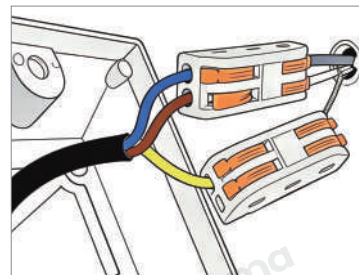

Blue: Neutral wire
Brown: Live wire
Yellow: Ground wire

· Core Performance Indicators

Installation Method	Floor Standing - Easy installation: Place on the ground directly, use when powered on.
Application Scenarios	Courtyard, Residential Area
Certifications	CE, ROHS, WEEE, CEC, DLC, IES
Color Temperature Adjustment	Warm White (3000K)
Product Accessories	Fixture ×1, Screw Pack ×1