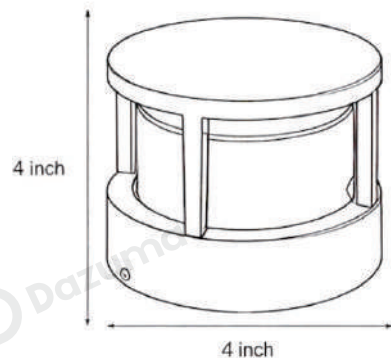

· Product Details

Material	Aluminum Alloy
----------	----------------

· Core Specifications

Length	4.0 inches
Width	4.0 inches
Depth	4.0 inches

· Basic Product Information

Product Model	LI000831-02B
Product Type	Bollard Lights
Power Type	Hardwired
Product Color	Black

· Product Details

Material	Aluminum Alloy
----------	----------------

· Core Specifications

Length	4.0 inches
Width	4.0 inches
Depth	4.0 inches

· Basic Product Information

Product Model	LI000831-03B
Product Type	Bollard Lights
Power Type	Hardwired
Product Color	Black

· Product Details

Material	Aluminum Alloy
----------	----------------

· Core Specifications

Length	4.0 inches
Width	6.0 inches
Depth	6.0 inches

· Basic Product Information

Product Model	LI000831-04B
Product Type	Bollard Lights
Power Type	Hardwired
Product Color	Black

· Product Details

Material	Aluminum Alloy
----------	----------------

· Core Specifications

Length	4.0 inches
Width	6.0 inches
Depth	6.0 inches

Voltage	AC110- 220V
Light Source Type	LED Integrated
Light Source Included	Yes
Color Temperature	3000K
Dimmable	No
CRI	Ra>80
IP Rating	IP65
Hardwired	