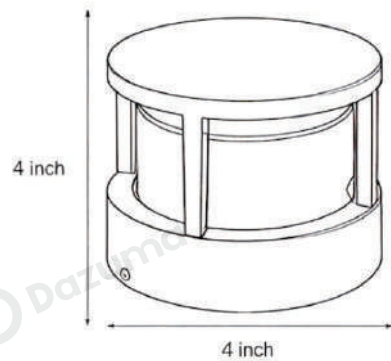

· Product Details

Material	Aluminum Alloy
----------	----------------

· Core Specifications

Length	4.0 inches
Width	4.0 inches
Depth	4.0 inches

· Basic Product Information

Product Model	LI000831-02B
Product Type	Bollard Lights
Power Type	Hardwired
Product Color	Black

· Product Details

Material	Aluminum Alloy
----------	----------------

· Core Specifications

Length	4.0 inches
Width	4.0 inches
Depth	4.0 inches

· Basic Product Information

Product Model	LI000831-03B
Product Type	Bollard Lights
Power Type	Hardwired
Product Color	Black

· Product Details

Material	Aluminum Alloy
----------	----------------

· Core Specifications

Length	4.0 inches
Width	6.0 inches
Depth	6.0 inches

· Basic Product Information

Product Model	LI000831-04B
Product Type	Bollard Lights
Power Type	Hardwired
Product Color	Black

· Product Details

Material	Aluminum Alloy
----------	----------------

· Core Specifications

Length	4.0 inches
Width	6.0 inches
Depth	6.0 inches

Voltage	AC110- 220V
Light Source Type	LED Integrated
Light Source Included	Yes
Color Temperature	3000K
Dimmable	No
CRI	Ra>80
IP Rating	IP65
Hardwired	