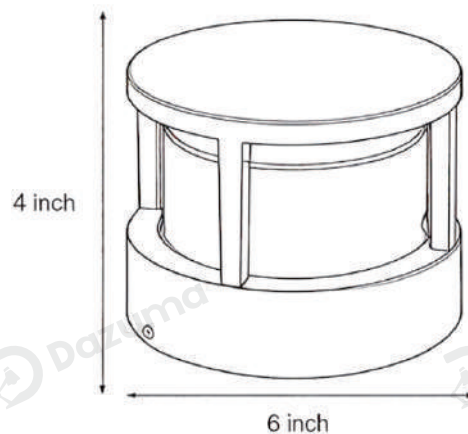

· Product Details

Material	Aluminum Alloy
----------	----------------

· Core Specifications

Length	4.0 inches
Width	4.0 inches
Depth	4.0 inches

· Basic Product Information

Product Model	LI000831-02B
Product Type	Bollard Lights
Power Type	Hardwired
Product Color	Black

· Product Details

Material	Aluminum Alloy
----------	----------------

· Core Specifications

Length	4.0 inches
Width	4.0 inches
Depth	4.0 inches

· Basic Product Information

Product Model	LI000831-03B
Product Type	Bollard Lights
Power Type	Hardwired
Product Color	Black

· Product Details

Material	Aluminum Alloy
----------	----------------

· Core Specifications

Length	4.0 inches
Width	6.0 inches
Depth	6.0 inches

· Basic Product Information

Product Model	LI000831-04B
Product Type	Bollard Lights
Power Type	Hardwired
Product Color	Black

· Product Details

Material	Aluminum Alloy
----------	----------------

· Core Specifications

Length	4.0 inches
Width	6.0 inches
Depth	6.0 inches

Voltage	AC110- 220V
Light Source Type	LED Integrated
Light Source Included	Yes
Color Temperature	3000K
Dimmable	No
CRI	Ra>80
IP Rating	IP65
Hardwired	