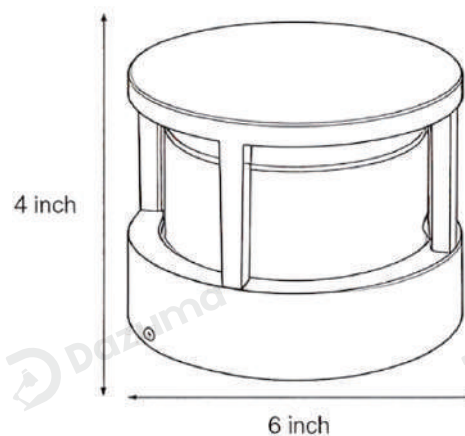

· Product Details

Material	Aluminum Alloy
----------	----------------

· Core Specifications

Length	4.0 inches
Width	4.0 inches
Depth	4.0 inches

· Basic Product Information

Product Model	LI000831-02B
Product Type	Bollard Lights
Power Type	Hardwired
Product Color	Black

· Product Details

Material	Aluminum Alloy
----------	----------------

· Core Specifications

Length	4.0 inches
Width	4.0 inches
Depth	4.0 inches

· Basic Product Information

Product Model	LI000831-03B
Product Type	Bollard Lights
Power Type	Hardwired
Product Color	Black

· Product Details

Material	Aluminum Alloy
----------	----------------

· Core Specifications

Length	4.0 inches
Width	6.0 inches
Depth	6.0 inches

· Basic Product Information

Product Model	LI000831-04B
Product Type	Bollard Lights
Power Type	Hardwired
Product Color	Black

· Product Details

Material	Aluminum Alloy
----------	----------------

· Core Specifications

Length	4.0 inches
Width	6.0 inches
Depth	6.0 inches

Voltage	AC110- 220V
Light Source Type	LED Integrated
Light Source Included	Yes
Color Temperature	3000K
Dimmable	No
CRI	Ra>80
IP Rating	IP65
Hardwired	