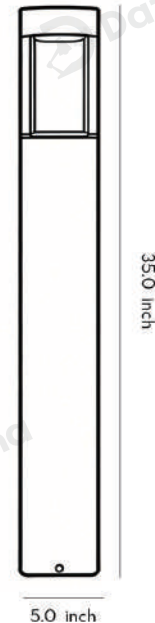

## · Core Specifications

---

Length	24.0 inches
Width	5.0 inches
Depth	5.0 inches

---

## · Core Specifications

Length	35.0 inches
Width	5.0 inches
Depth	5.0 inches