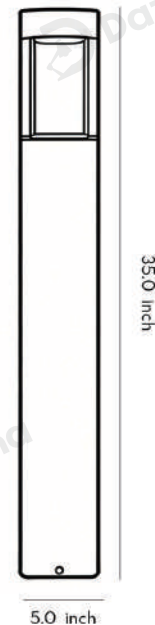

## · Core Specifications

---

Length	24.0 inches
Width	5.0 inches
Depth	5.0 inches

---

## · Core Specifications

Length	35.0 inches
Width	5.0 inches
Depth	5.0 inches