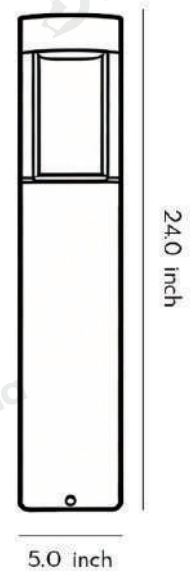

## · Core Specifications

Length	12.0 inches
Width	5.0 inches
Depth	5.0 inches

## · Core Specifications

Length	24.0 inches
Width	5.0 inches
Depth	5.0 inches

## · Core Specifications

Length	35.0 inches
Width	5.0 inches
Depth	5.0 inches