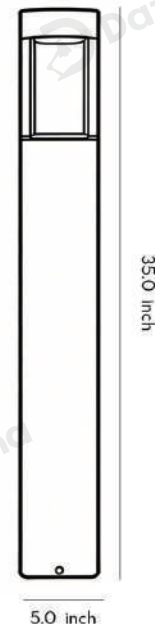

## · Core Specifications

Length	12.0 inches
Width	5.0 inches
Depth	5.0 inches

## · Core Specifications

Length	24.0 inches
Width	5.0 inches
Depth	5.0 inches

## · Core Specifications

Length	35.0 inches
Width	5.0 inches
Depth	5.0 inches