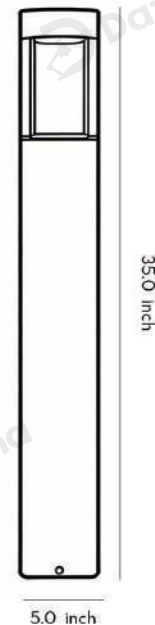

## · Core Specifications

Length	12.0 inches
Width	5.0 inches
Depth	5.0 inches

## · Core Specifications

---

Length	24.0 inches
Width	5.0 inches
Depth	5.0 inches

---

## · Core Specifications

Length	35.0 inches
Width	5.0 inches
Depth	5.0 inches