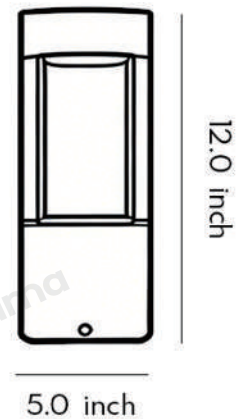

## · Core Specifications

Length	12.0 inches
Width	5.0 inches
Depth	5.0 inches

## · Core Specifications

Length	24.0 inches
Width	5.0 inches
Depth	5.0 inches

## · Core Specifications

---

Length	24.0 inches
Width	5.0 inches
Depth	5.0 inches

---