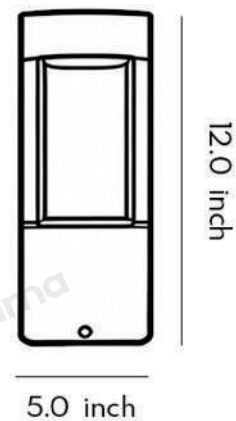

· Basic Product Information

Product Model	LI000838-11B
Product Type	Bollard Lights
Power Type	Solar Powered
Product Color	Black

· Product Details

Material	Aluminium

· Core Specifications

Length	12.0 inches
Width	5.0 inches
Depth	5.0 inches