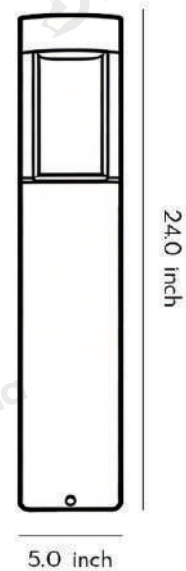

## · Core Specifications

Length	35.0 inches
Width	5.0 inches
Depth	5.0 inches

## · Core Specifications

Length	12.0 inches
Width	5.0 inches
Depth	5.0 inches

· **Basic Product Information**

Product Model	LI000838-12B
Product Type	Bollard Lights
Power Type	Solar Powered
Product Color	Black

· **Product Details**

Material	Aluminium
----------	-----------

· **Core Specifications**

Length	24.0 inches
Width	5.0 inches
Depth	5.0 inches

· **Basic Product Information**

Product Model	LI000838-13B
Product Type	Bollard Lights
Power Type	Solar Powered
Product Color	Black

· **Product Details**

Material	Aluminium
----------	-----------

· **Core Specifications**

Length	35.0 inches
Width	5.0 inches
Depth	5.0 inches