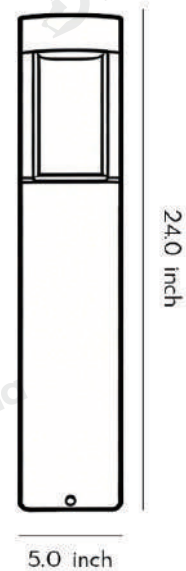

## · Core Specifications

Length	35.0 inches
Width	5.0 inches
Depth	5.0 inches

## · Core Specifications

Length	12.0 inches
Width	5.0 inches
Depth	5.0 inches

## · Core Specifications

---

Length	24.0 inches
Width	5.0 inches
Depth	5.0 inches

---