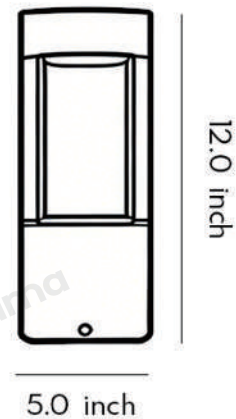

## · Core Specifications

Length	24.0 inches
Width	5.0 inches
Depth	5.0 inches

## · Core Specifications

Length	35.0 inches
Width	5.0 inches
Depth	5.0 inches

## · Core Specifications

Length	12.0 inches
Width	5.0 inches
Depth	5.0 inches

## · Core Specifications

---

Length	24.0 inches
Width	5.0 inches
Depth	5.0 inches

---