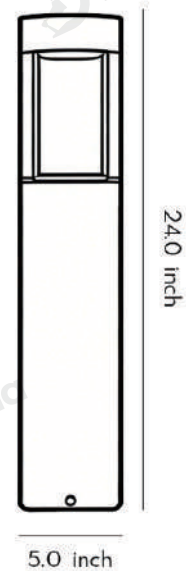

· Basic Product Information

Product Model	LI000838-14B
Product Type	Bollard Lights
Power Type	Solar Powered
Product Color	Black

· Product Details

Material	Aluminium

· Core Specifications

Length	24.0 inches
Width	5.0 inches
Depth	5.0 inches