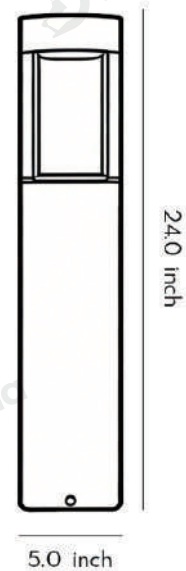

## · Core Specifications

---

Length	24.0 inches
Width	5.0 inches
Depth	5.0 inches

---

## · Product Details

---

Material	Aluminium
----------	-----------

## · Core Specifications

Length	35.0 inches
Width	5.0 inches
Depth	5.0 inches