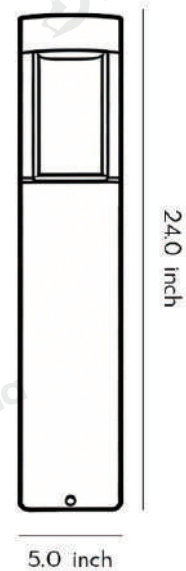

## · Core Specifications

---

Length	24.0 inches
Width	5.0 inches
Depth	5.0 inches

---

## · Core Specifications

Length	35.0 inches
Width	5.0 inches
Depth	5.0 inches