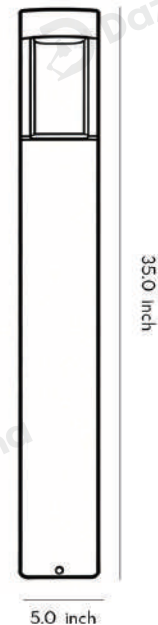

## · Core Specifications

Length	35.0 inches
Width	5.0 inches
Depth	5.0 inches

## · Core Specifications

Length	12.0 inches
Width	5.0 inches
Depth	5.0 inches

· **Basic Product Information**

Product Model	LI000838-12B
Product Type	Bollard Lights
Power Type	Solar Powered
Product Color	Black

· **Product Details**

Material	Aluminium
----------	-----------

· **Core Specifications**

Length	24.0 inches
Width	5.0 inches
Depth	5.0 inches

· **Basic Product Information**

Product Model	LI000838-13B
Product Type	Bollard Lights
Power Type	Solar Powered
Product Color	Black

· **Product Details**

Material	Aluminium
----------	-----------

· **Core Specifications**

Length	35.0 inches
Width	5.0 inches
Depth	5.0 inches