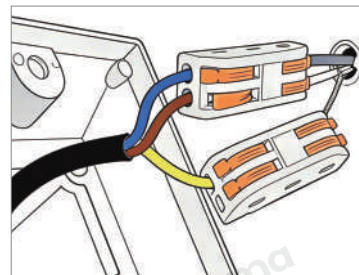

Voltage AC85-265V

Light Source Type LED

Light Source Included Yes

Color Temperature 3000K

Dimmable No

CRI Ra > 80

IP Rating IP65

Hardwired

Blue: Neutral wire

Brown: Live wire

Yellow: Ground wire