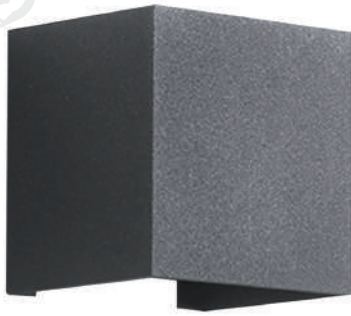

Product Name	Outdoor up down Wall Light Adjustable Beam Angle Light
Style	Modern
Specification	Hardwired

This outdoor up-down wall light has an aluminum body, glass shade and adjustable beam angle.

It features dual 3W high-CRI LED, 3000K warm white, with wide or focused light output.

IP65 waterproof, it is ideal for courtyards, doorways and walls needing flexible lighting.

· Basic Product Information

Product Model	LI000867-01B
Product Type	Up & Down Wall Lights
Power Type	Hardwired
Product Color	Black

· Product Details

Material	Aluminum Alloy
----------	----------------

· Core Specifications

Length	3.9 inches
Width	3.9 inches
Depth	3.9 inches

· Basic Product Information

Product Model	LI000867-02B
Product Type	Up & Down Wall Lights
Power Type	Hardwired
Product Color	Black

· Product Details

Material	Aluminum Alloy
----------	----------------

· Core Specifications

Length	4.7 inches
Width	4.7 inches
Depth	4.0 inches

Voltage AC85-265V

Light Source Type LED

Light Source Included Yes