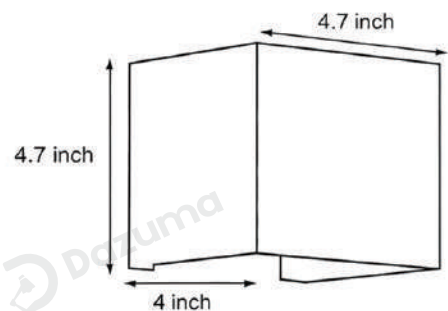

· Product Details

Material	Aluminum Alloy
----------	----------------

· Core Specifications

Length	3.9 inches
Width	3.9 inches
Depth	3.9 inches

· Basic Product Information

Product Model	LI000867-02B
Product Type	Up & Down Wall Lights
Power Type	Hardwired
Product Color	Black

· Product Details

Material	Aluminum Alloy
----------	----------------

· Core Specifications

Length	4.7 inches
Width	4.7 inches
Depth	4.0 inches

Voltage AC85-265V

Light Source Type LED

Light Source Included Yes