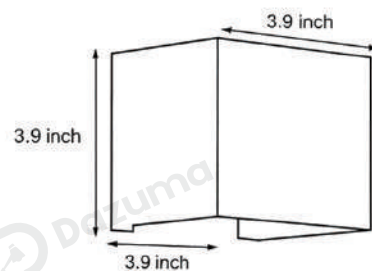

Product Name	Outdoor up down Wall Light Adjustable Beam Angle Light
Style	Modern
Specification	Hardwired

This outdoor up-down wall light has an aluminum body, glass shade and adjustable beam angle.

It features dual 3W high-CRI LED, 3000K warm white, with wide or focused light output.

· Product Details

Material	Aluminum Alloy
----------	----------------

· Core Specifications

Length	3.9 inches
Width	3.9 inches
Depth	3.9 inches

· Basic Product Information

Product Model	LI000867-02B
Product Type	Up & Down Wall Lights
Power Type	Hardwired
Product Color	Black

· Product Details

Material	Aluminum Alloy
----------	----------------

· Core Specifications

Length	4.7 inches
Width	4.7 inches
Depth	4.0 inches

Voltage AC85-265V

Light Source Type LED

Light Source Included Yes