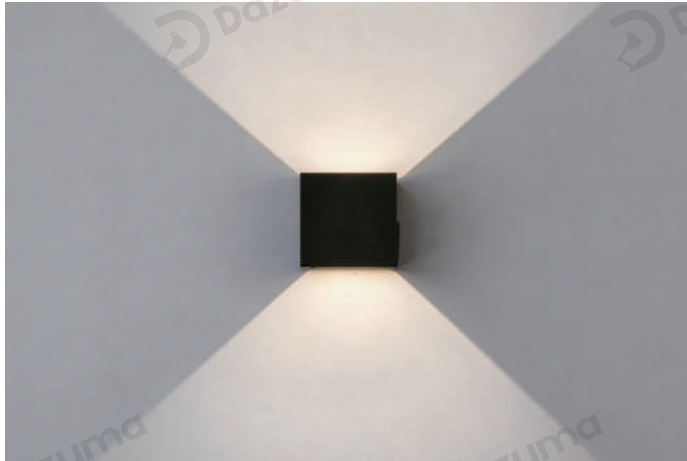

Product Name	Outdoor up down Wall Light Adjustable Beam Angle Light
Style	Modern
Specification	Hardwired

This outdoor up-down wall light has an aluminum body, glass shade and adjustable beam angle.

It features dual 3W high-CRI LED, 3000K warm white, with wide or focused light output.

IP65 waterproof, it is ideal for courtyards, doorways and walls needing flexible lighting.

· Basic Product Information

Product Model	LI000867-01B
Product Type	Up & Down Wall Lights
Power Type	Hardwired
Product Color	Black

· Product Details

Material	Aluminum Alloy
----------	----------------

· Core Specifications

Length	3.9 inches
Width	3.9 inches
Depth	3.9 inches

· Basic Product Information

Product Model	LI000867-02B
Product Type	Up & Down Wall Lights
Power Type	Hardwired
Product Color	Black

· Product Details

Material	Aluminum Alloy
----------	----------------

· Core Specifications

Length	4.7 inches
Width	4.7 inches
Depth	4.0 inches

Voltage AC85-265V

Light Source Type LED

Light Source Included Yes