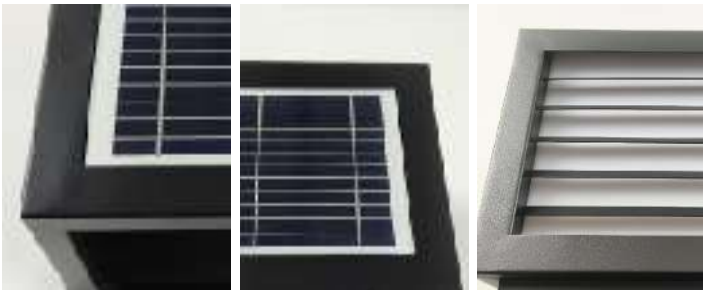

· Basic Product Information

Product Model	LI000876-04B
Product Type	Pillar Lights
Power Type	Solar Powered
Product Color	Black

· Product Details

Material	Aluminum
----------	----------

· Core Specifications

Length	8.3 inches
Width	9.8 inches
Depth	9.8 inches

· Basic Product Information

Product Model	L1000876-05B
Product Type	Pillar Lights
Power Type	Solar Powered
Product Color	Black

· Product Details

Material	Aluminum
----------	----------