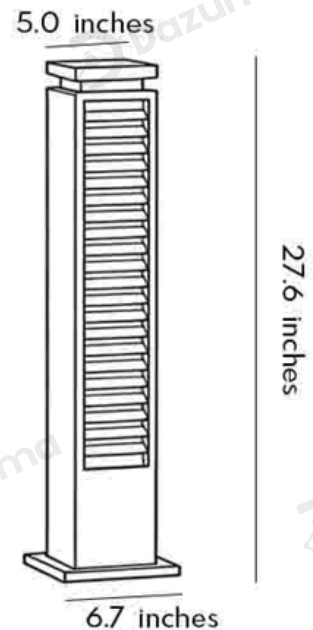

Length	8.3 inches
Width	9.8 inches
Depth	9.8 inches

· Basic Product Information

Product Model	L1000876-05B
Product Type	Pillar Lights
Power Type	Solar Powered
Product Color	Black

· Product Details

Material	Aluminum
----------	----------

· Core Specifications

Length	9.8 inches
Width	11.8 inches
Depth	11.8 inches

· Basic Product Information

Product Model	L1000876-06B
Product Type	Pillar Lights
Power Type	Solar Powered
Product Color	Black

· Product Details

Material	Aluminum
----------	----------

· Core Specifications

Length	13.4 inches
Width	15.7 inches
Depth	15.7 inches

· **Basic Product Information**

Product Model	LI000876-07B
Product Type	Pillar Lights
Power Type	Hardwired
Product Color	Black

· **Product Details**

Material	Aluminum
----------	----------

· **Core Specifications**

Length	27.6 inches
Width	6.7 inches
Depth	6.7 inches

Voltage	DC3.7V / AC110V
Light Source Type	LED E27 Bulb
Light Source Included	Yes
Color Temperature	3000K
Dimmable	No
CRI	Ra>80
IP Rating	IP54
Hardwired	