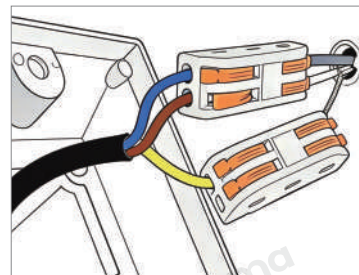

· **Product Details**

Material	Aluminum
----------	----------

· **Core Specifications**

Length	27.6 inches
Width	6.7 inches
Depth	6.7 inches

Voltage	DC3.7V / AC110V
Light Source Type	LED E27 Bulb
Light Source Included	Yes
Color Temperature	3000K
Dimmable	No
CRI	Ra>80
IP Rating	IP54
Hardwired	