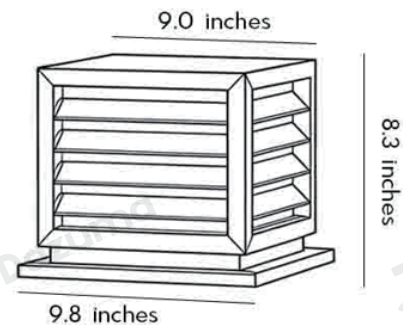

· Basic Product Information

Product Model	L1000876-03B
Product Type	Pillar Lights
Power Type	Hardwired
Product Color	Black

· Product Details

Material	Aluminum
----------	----------

· Core Specifications

Length	13.4 inches
Width	15.7 inches
Depth	15.7 inches

Length	8.3 inches
Width	9.8 inches
Depth	9.8 inches

· Basic Product Information

Product Model	L1000876-05B
Product Type	Pillar Lights
Power Type	Solar Powered
Product Color	Black

· Product Details

Material	Aluminum
----------	----------

· Core Specifications

Length	9.8 inches
Width	11.8 inches
Depth	11.8 inches

· Basic Product Information

Product Model	L1000876-06B
Product Type	Pillar Lights
Power Type	Solar Powered
Product Color	Black

· Product Details

· **Product Details**

Material	Aluminum
----------	----------

· **Core Specifications**

Length	27.6 inches
Width	6.7 inches
Depth	6.7 inches

Voltage	DC3.7V / AC110V
Light Source Type	LED E27 Bulb
Light Source Included	Yes
Color Temperature	3000K
Dimmable	No
CRI	Ra>80
IP Rating	IP54
Hardwired	