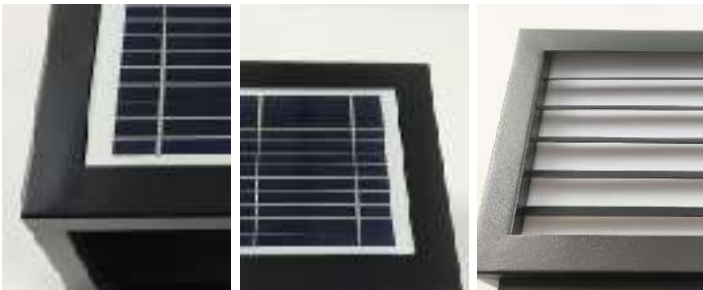

Product Model	LI000876-04B
Product Type	Pillar Lights
Power Type	Solar Powered
Product Color	Black

· Product Details

Material	Aluminum

· Core Specifications

Length	8.3 inches
Width	9.8 inches
Depth	9.8 inches