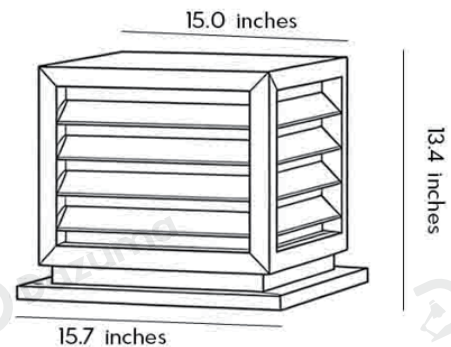

Length	8.3 inches
Width	9.8 inches
Depth	9.8 inches

· Basic Product Information

Product Model	L1000876-05B
Product Type	Pillar Lights
Power Type	Solar Powered
Product Color	Black

· Product Details

Material	Aluminum
----------	----------

· Core Specifications

Length	9.8 inches
Width	11.8 inches
Depth	11.8 inches

· Basic Product Information

Product Model	L1000876-06B
Product Type	Pillar Lights
Power Type	Solar Powered
Product Color	Black

· Product Details

Material	Aluminum
----------	----------

· Core Specifications

Length	13.4 inches
Width	15.7 inches
Depth	15.7 inches

· **Basic Product Information**

Product Model	LI000876-07B
Product Type	Pillar Lights
Power Type	Hardwired
Product Color	Black

· **Product Details**

Material	Aluminum
----------	----------

· **Core Specifications**

Length	27.6 inches
Width	6.7 inches
Depth	6.7 inches

Voltage	DC3.7V / AC110V
Light Source Type	LED E27 Bulb
Light Source Included	Yes
Color Temperature	3000K
Dimmable	No
CRI	Ra>80
IP Rating	IP54
Hardwired	