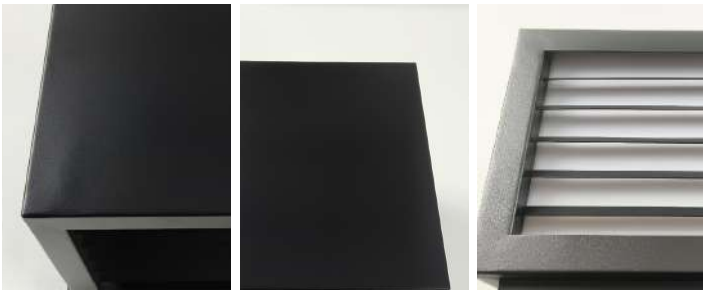

Product Name	Home Pillar Light Outdoor Waterproof Decorative Light
Style	Modern
Specification	Hardwired / Solar Powered

This home pillar light has an aluminum body, PC lampshade and four specifications for different poles.

Product Model	LI000876-01B
Product Type	Pillar Lights
Power Type	Hardwired
Product Color	Black

· Product Details

Material	Aluminum
----------	----------

· Core Specifications

Length	8.3 inches
Width	9.8 inches
Depth	9.8 inches

· Basic Product Information

Product Model	L1000876-02B
Product Type	Pillar Lights
Power Type	Hardwired
Product Color	Black

· Product Details

Material	Aluminum
----------	----------

· Core Specifications

Length	9.8 inches
Width	11.8 inches
Depth	11.8 inches

· Basic Product Information

Product Model	L1000876-03B
Product Type	Pillar Lights
Power Type	Hardwired
Product Color	Black

· Product Details

Material	Aluminum
----------	----------

· Core Specifications

Length	13.4 inches
Width	15.7 inches
Depth	15.7 inches