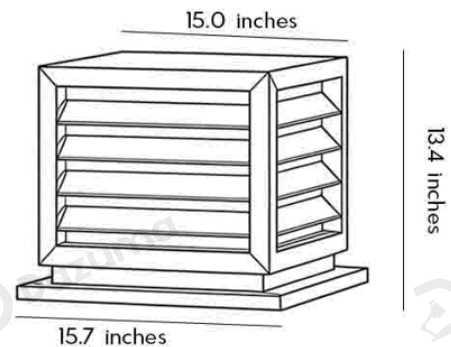

· Basic Product Information

Product Model	L1000876-02B
Product Type	Pillar Lights
Power Type	Hardwired
Product Color	Black

· Product Details

Material	Aluminum
----------	----------

· Core Specifications

Length	9.8 inches
Width	11.8 inches
Depth	11.8 inches

· Basic Product Information

Product Model	L1000876-03B
Product Type	Pillar Lights
Power Type	Hardwired
Product Color	Black

· Product Details

Material	Aluminum
----------	----------

· Core Specifications

Length	13.4 inches
Width	15.7 inches
Depth	15.7 inches

Length	8.3 inches
Width	9.8 inches
Depth	9.8 inches

· Basic Product Information

Product Model	L1000876-05B
Product Type	Pillar Lights
Power Type	Solar Powered
Product Color	Black

· Product Details

Material	Aluminum
----------	----------

· **Product Details**

Material	Aluminum
----------	----------

· **Core Specifications**

Length	27.6 inches
Width	6.7 inches
Depth	6.7 inches

Voltage	DC3.7V / AC110V
Light Source Type	LED E27 Bulb
Light Source Included	Yes
Color Temperature	3000K
Dimmable	No
CRI	Ra>80
IP Rating	IP54
Hardwired	