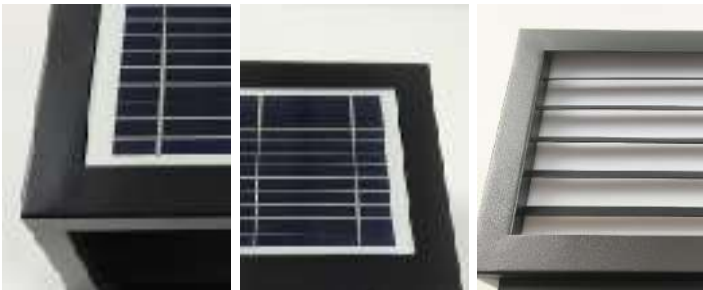

· Core Specifications

Length	9.8 inches
Width	11.8 inches
Depth	11.8 inches

· Basic Product Information

Product Model	L1000876-06B
Product Type	Pillar Lights
Power Type	Solar Powered
Product Color	Black

· Product Details