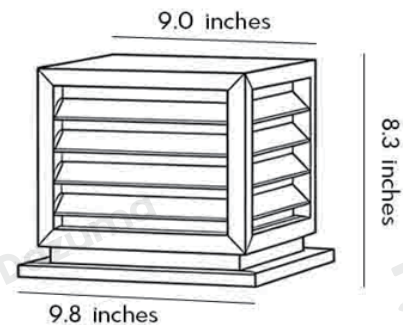

Product Model	LI000876-01B
Product Type	Pillar Lights
Power Type	Hardwired
Product Color	Black

· Product Details

Material	Aluminum
----------	----------

· Core Specifications

Length	8.3 inches
Width	9.8 inches
Depth	9.8 inches

· Basic Product Information

Product Model	L1000876-02B
Product Type	Pillar Lights
Power Type	Hardwired
Product Color	Black

· Product Details

Material	Aluminum
----------	----------

· Core Specifications

Length	9.8 inches
Width	11.8 inches
Depth	11.8 inches

· Basic Product Information

Product Model	L1000876-03B
Product Type	Pillar Lights
Power Type	Hardwired
Product Color	Black

· Product Details

Material	Aluminum
----------	----------

· Core Specifications

Length	13.4 inches
Width	15.7 inches
Depth	15.7 inches

· **Product Details**

Material	Aluminum
----------	----------

· **Core Specifications**

Length	27.6 inches
Width	6.7 inches
Depth	6.7 inches

Voltage	DC3.7V / AC110V
Light Source Type	LED E27 Bulb
Light Source Included	Yes
Color Temperature	3000K
Dimmable	No
CRI	Ra>80
IP Rating	IP54
Hardwired	