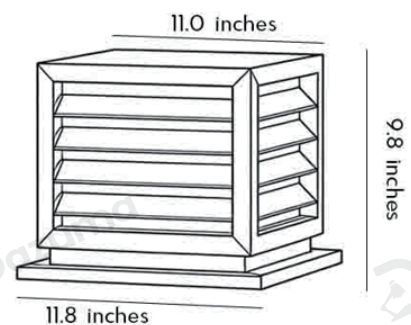

Length	8.3 inches
Width	9.8 inches
Depth	9.8 inches

· Basic Product Information

Product Model	L1000876-05B
Product Type	Pillar Lights
Power Type	Solar Powered
Product Color	Black

· Product Details

Material	Aluminum
----------	----------

· Core Specifications

Length	9.8 inches
Width	11.8 inches
Depth	11.8 inches

· Basic Product Information

Product Model	L1000876-06B
Product Type	Pillar Lights
Power Type	Solar Powered
Product Color	Black

· Product Details

Material	Aluminum
----------	----------

· Core Specifications

Length	13.4 inches
Width	15.7 inches
Depth	15.7 inches

· **Basic Product Information**

Product Model	LI000876-07B
Product Type	Pillar Lights
Power Type	Hardwired
Product Color	Black

· **Product Details**

Material	Aluminum
----------	----------

· **Core Specifications**

Length	27.6 inches
Width	6.7 inches
Depth	6.7 inches

Voltage	DC3.7V / AC110V
Light Source Type	LED E27 Bulb
Light Source Included	Yes
Color Temperature	3000K
Dimmable	No
CRI	Ra>80
IP Rating	IP54
Hardwired	