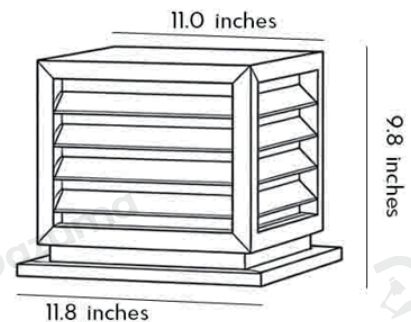

Product Model	LI000876-01B
Product Type	Pillar Lights
Power Type	Hardwired
Product Color	Black

· Product Details

Material	Aluminum
----------	----------

· Core Specifications

Length	8.3 inches
Width	9.8 inches
Depth	9.8 inches

· Basic Product Information

Product Model	L1000876-02B
Product Type	Pillar Lights
Power Type	Hardwired
Product Color	Black

· Product Details

Material	Aluminum
----------	----------

· Core Specifications

Length	9.8 inches
Width	11.8 inches
Depth	11.8 inches

· Basic Product Information

Product Model	L1000876-03B
Product Type	Pillar Lights
Power Type	Hardwired
Product Color	Black

· Product Details

Material	Aluminum
----------	----------

· Core Specifications

Length	13.4 inches
Width	15.7 inches
Depth	15.7 inches

· **Product Details**

Material	Aluminum
----------	----------

· **Core Specifications**

Length	27.6 inches
Width	6.7 inches
Depth	6.7 inches

Voltage	DC3.7V / AC110V
Light Source Type	LED E27 Bulb
Light Source Included	Yes
Color Temperature	3000K
Dimmable	No
CRI	Ra>80
IP Rating	IP54
Hardwired	