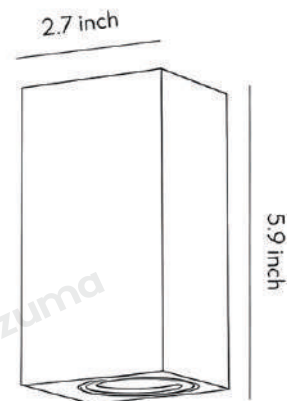

Product Name	Outdoor Wall Lights Rectangular Waterproof Light
Style	Modern
Specification	Hardwired

This outdoor up-down wall light has an aluminum body and glass lampshade with sturdy structure.

It comes in single-head / dual-head versions, with built-in 3000K warm white LED for soft lighting.

## · Core Specifications

Length	5.9 inches
Width	2.7 inches
Depth	2.7 inches

## · Core Specifications

Length 3.1 inches

Width 2.7 inches

Depth 2.7 inches

Voltage AC85-265V

Light Source Type LED

Light Source Included Yes

Color Temperature 3000K