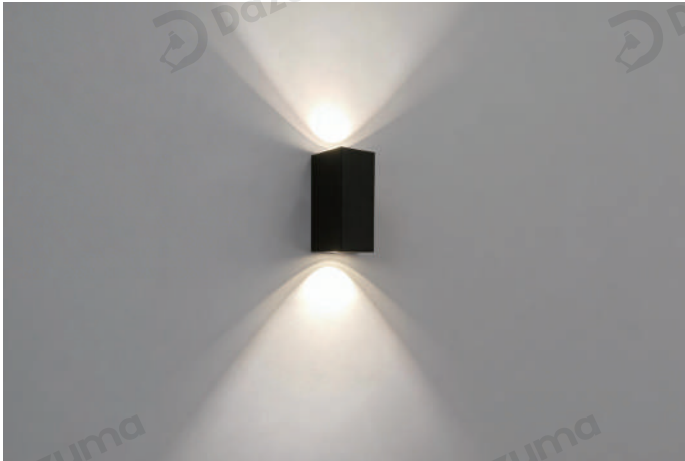

Voltage AC85-265V

Light Source Type LED

Light Source Included Yes

Color Temperature 3000K

Dimmable No

CRI 80

IP Rating IP54

Hardwired

Blue: Neutral wire

Brown: Live wire

Yellow: Ground wire

· Core Performance Indicators

Installation Method

Wall Mount - Easy installation: Fix the base on the wall, wire then install the lamp body.

Application Scenarios

Courtyard, Garden, Villa

Certifications

CE, ROHS, WEEE, CEC, DLC, IES

Color Temperature Adjustment

Warm White (3000K)

Product Accessories

Fixture ×1, Screw Pack ×1

www.dazuma.us

+1 978-678-4855 (US Support)

hello@dazuma.us

Customer Service: Mon-Fri, 9am-6pm EST.

Online Service Team: 120 East Hollis Street, Nashua, NH 03060