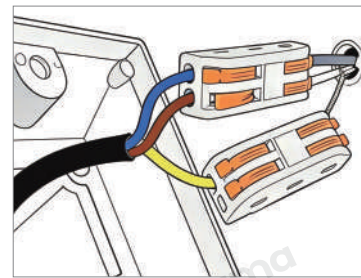

Voltage AC85-265V

Light Source Type LED

Light Source Included Yes

Color Temperature 3000K

Dimmable No

CRI 80

IP Rating IP54

Hardwired

Blue: Neutral wire

Brown: Live wire

Yellow: Ground wire