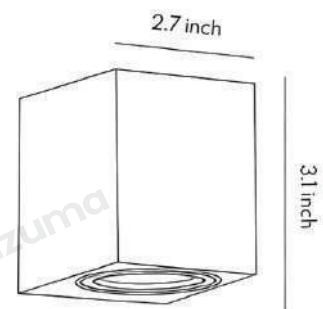

## · Core Specifications

Length	5.9 inches
Width	2.7 inches
Depth	2.7 inches

## · Product Details

Material

Die-Casting

## · Core Specifications

Length 3.1 inches

Width 2.7 inches

Depth 2.7 inches

Voltage AC85-265V

Light Source Type LED

Light Source Included Yes

Color Temperature 3000K