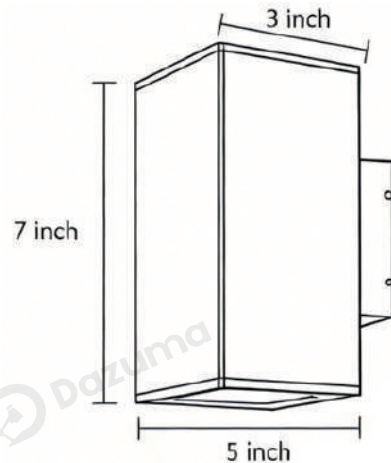

· Product Details

Material	Die-cast Aluminum, Glass, Silicone Ring
----------	---

· Core Specifications

Length	7.0 inches
Width	3.0 inches
Depth	5.0 inches

· Basic Product Information

Product Model	L1000930-02B
Product Type	Up & Down Wall Lights
Power Type	Hardwired
Product Color	Black

· Product Details

Material	Die-cast Aluminum, Glass, Silicone Ring
----------	---

· Core Specifications

Length	7.0 inches
Width	5.0 inches
Depth	7.0 inches

· Basic Product Information

Product Model	LI000930-03B
Product Type	Up & Down Wall Lights
Power Type	Hardwired
Product Color	Black

· Product Details

Material	Die-cast Aluminum, Glass, Silicone Ring
----------	---

· Core Specifications

Length	12.0 inches
Width	6.0 inches
Depth	8.0 inches

· Basic Product Information

Product Model

LI000930-04B

· Product Details

Material	Die-cast Aluminum, Glass, Silicone Ring
----------	---

· Core Specifications

Length	6.0 inches
Width	5.0 inches
Depth	7.0 inches

· Basic Product Information

Product Model	LI000930-06B
Product Type	Up & Down Wall Lights
Power Type	Hardwired
Product Color	Black