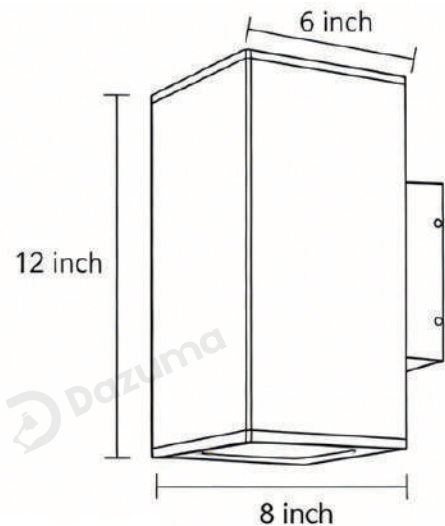

· Product Details

Material	Die-cast Aluminum, Glass, Silicone Ring
----------	---

· Core Specifications

Length	7.0 inches
Width	3.0 inches
Depth	5.0 inches

· Basic Product Information

Product Model	L1000930-02B
Product Type	Up & Down Wall Lights
Power Type	Hardwired
Product Color	Black

· Product Details

Material	Die-cast Aluminum, Glass, Silicone Ring
----------	---

· Core Specifications

Length	7.0 inches
Width	5.0 inches
Depth	7.0 inches

· Basic Product Information

Product Model	LI000930-03B
Product Type	Up & Down Wall Lights
Power Type	Hardwired
Product Color	Black

· Product Details

Material	Die-cast Aluminum, Glass, Silicone Ring
----------	---

· Core Specifications

Length	12.0 inches
Width	6.0 inches
Depth	8.0 inches

· Basic Product Information

Product Model

LI000930-04B

Die-cast Aluminum, Glass,
Silicone Ring

· Core Specifications

Length	5.0 inches
Width	3.0 inches
Depth	5.0 inches

· Basic Product Information

Product Model	LI000930-05B
Product Type	Up & Down Wall Lights
Power Type	Hardwired
Product Color	Black