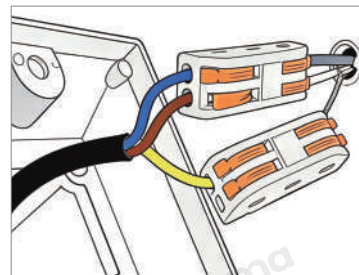

Blue: Neutral wire
 Brown: Live wire
 Yellow: Ground wire

· Core Performance Indicators

Installation Method	Wall Mount - Easy installation: Fix the base on the wall, wire then install the lamp body.
Application Scenarios	Courtyard, Residential Area, Villa
Certifications	CE, ROHS, WEEE, CEC, DLC, IES
Color Temperature Adjustment	Warm White (3000K)
Product Accessories	Fixture ×1, Screw Pack ×2