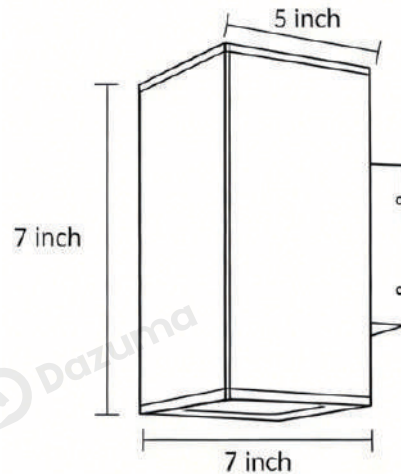

· Product Details

Material	Die-cast Aluminum, Glass, Silicone Ring
----------	---

· Core Specifications

Length	7.0 inches
Width	3.0 inches
Depth	5.0 inches

· Basic Product Information

Product Model	L1000930-02B
Product Type	Up & Down Wall Lights
Power Type	Hardwired
Product Color	Black

· Product Details

Material	Die-cast Aluminum, Glass, Silicone Ring
----------	---

· Core Specifications

Length	7.0 inches
Width	5.0 inches
Depth	7.0 inches

· Basic Product Information

Product Model	LI000930-03B
Product Type	Up & Down Wall Lights
Power Type	Hardwired
Product Color	Black

· Product Details

Material	Die-cast Aluminum, Glass, Silicone Ring
----------	---

· Core Specifications

Length	12.0 inches
Width	6.0 inches
Depth	8.0 inches

· Basic Product Information

Product Model

LI000930-04B

· Product Details

Material	Die-cast Aluminum, Glass, Silicone Ring
----------	---

· Core Specifications

Length	6.0 inches
Width	5.0 inches
Depth	7.0 inches

· Basic Product Information

Product Model	LI000930-06B
Product Type	Up & Down Wall Lights
Power Type	Hardwired
Product Color	Black