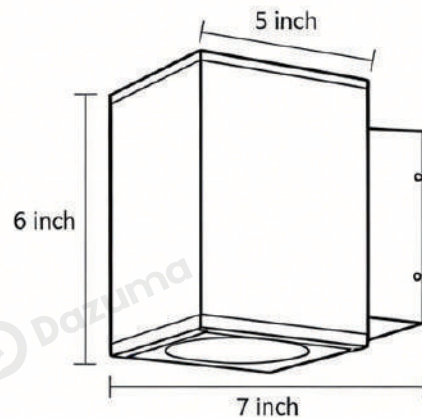

· Product Details

Material	Die-cast Aluminum, Glass, Silicone Ring
----------	---

· Core Specifications

Length	12.0 inches
Width	6.0 inches
Depth	8.0 inches

· Basic Product Information

Product Model

LI000930-04B

Die-cast Aluminum, Glass,
Silicone Ring

· Core Specifications

Length	5.0 inches
Width	3.0 inches
Depth	5.0 inches

· Basic Product Information

Product Model	LI000930-05B
Product Type	Up & Down Wall Lights
Power Type	Hardwired
Product Color	Black

· Product Details

Material	Die-cast Aluminum, Glass, Silicone Ring
----------	---

· Core Specifications

Length	6.0 inches
Width	5.0 inches
Depth	7.0 inches

· Basic Product Information

Product Model	LI000930-06B
Product Type	Up & Down Wall Lights
Power Type	Hardwired
Product Color	Black

· Product Details

Material	Die-cast Aluminum, Glass, Silicone Ring
----------	---

· Core Specifications

Length	8.0 inches
Width	6.0 inches
Depth	8.0 inches

Voltage	AC110V
Light Source Type	LED
Light Source Included	Yes
Color Temperature	3000K
Dimmable	No
CRI	Ra>80
IP Rating	IP65
Hardwired	