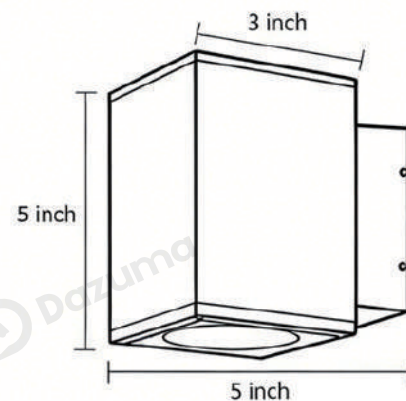

· Product Details

Material	Die-cast Aluminum, Glass, Silicone Ring
----------	---

· Core Specifications

Length	7.0 inches
Width	5.0 inches
Depth	7.0 inches

· Basic Product Information

Product Model	LI000930-03B
Product Type	Up & Down Wall Lights
Power Type	Hardwired
Product Color	Black

· Product Details

Material	Die-cast Aluminum, Glass, Silicone Ring
----------	---

· Core Specifications

Length	12.0 inches
Width	6.0 inches
Depth	8.0 inches

· Basic Product Information

Product Model

LI000930-04B

Die-cast Aluminum, Glass,
Silicone Ring

· Core Specifications

Length	5.0 inches
Width	3.0 inches
Depth	5.0 inches

· Basic Product Information

Product Model	LI000930-05B
Product Type	Up & Down Wall Lights
Power Type	Hardwired
Product Color	Black

· Product Details

Material	Die-cast Aluminum, Glass, Silicone Ring
----------	---

· Core Specifications

Length	6.0 inches
Width	5.0 inches
Depth	7.0 inches

· Basic Product Information

Product Model	LI000930-06B
Product Type	Up & Down Wall Lights
Power Type	Hardwired
Product Color	Black