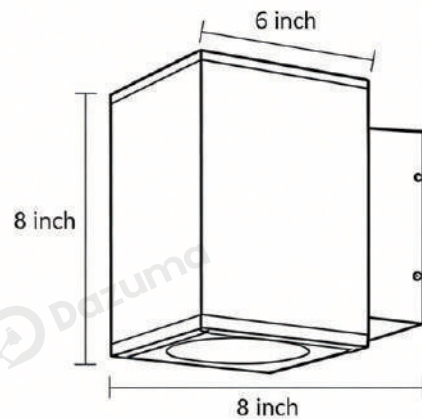

· Product Details

Material	Die-cast Aluminum, Glass, Silicone Ring
----------	---

· Core Specifications

Length	12.0 inches
Width	6.0 inches
Depth	8.0 inches

· Basic Product Information

Product Model

LI000930-04B

Die-cast Aluminum, Glass,
Silicone Ring

· Core Specifications

Length	5.0 inches
Width	3.0 inches
Depth	5.0 inches

· Basic Product Information

Product Model	LI000930-05B
Product Type	Up & Down Wall Lights
Power Type	Hardwired
Product Color	Black

· Product Details

Material	Die-cast Aluminum, Glass, Silicone Ring
----------	---

· Core Specifications

Length	6.0 inches
Width	5.0 inches
Depth	7.0 inches

· Basic Product Information

Product Model	LI000930-06B
Product Type	Up & Down Wall Lights
Power Type	Hardwired
Product Color	Black

· Product Details

Material	Die-cast Aluminum, Glass, Silicone Ring
----------	---

· Core Specifications

Length	8.0 inches
Width	6.0 inches
Depth	8.0 inches

Voltage	AC110V
Light Source Type	LED
Light Source Included	Yes
Color Temperature	3000K
Dimmable	No
CRI	Ra>80
IP Rating	IP65
Hardwired	