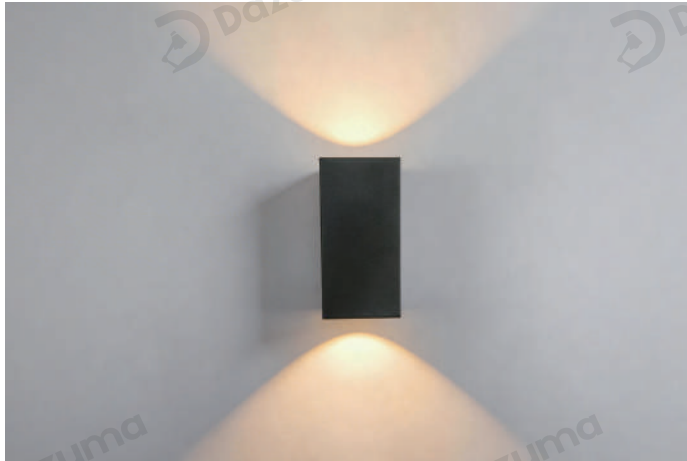

Voltage	AC110V
Light Source Type	LED
Light Source Included	Yes
Color Temperature	3000K
Dimmable	No
CRI	Ra>80
IP Rating	IP65
Hardwired