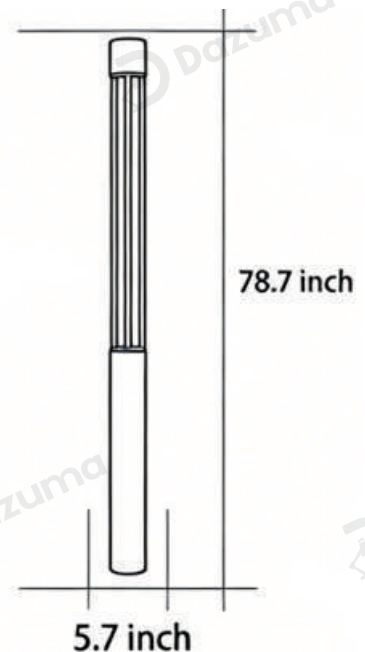

Length	59.0 inches
Width	5.9 inches
Depth	5.9 inches

· Basic Product Information

Product Model	L1000953-03B
Product Type	Bollard Lights
Power Type	Hardwired
Product Color	Black

· Product Details

Material	Die-cast Aluminum
----------	-------------------

· Core Specifications

Length	78.7 inches
Width	5.7 inches
Depth	5.7 inches

· Basic Product Information

Product Model	L1000953-04B
Product Type	Bollard Lights
Power Type	Hardwired
Product Color	Black

· Product Details

Material	Die-cast Aluminum
----------	-------------------

· Core Specifications

Length	98.4 inches
Width	5.7 inches
Depth	5.7 inches

· Basic Product Information

Product Model	L1000953-05B
Product Type	Bollard Lights
Power Type	Hardwired
Product Color	Black

· Product Details

Material	Die-cast Aluminum
----------	-------------------

· Core Specifications

Length	118.1 inches
Width	5.7 inches
Depth	5.7 inches

· Basic Product Information

Product Model	LI000953-06B
Product Type	Bollard Lights
Power Type	Hardwired
Product Color	Black