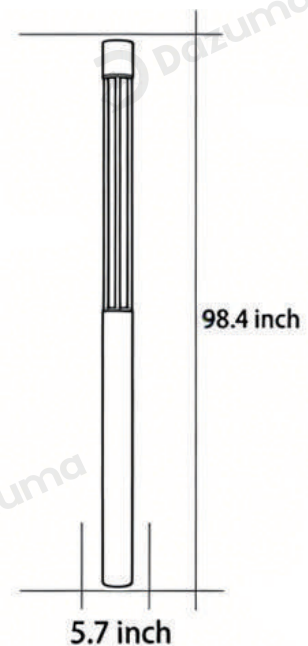

· Product Details

Material	Die-cast Aluminum
----------	-------------------

· Core Specifications

Length	59.0 inches
Width	5.9 inches
Depth	5.9 inches

· Basic Product Information

Product Model	L1000953-08B
Product Type	Bollard Lights
Power Type	Hardwired
Product Color	Black

· Product Details

Material	Die-cast Aluminum
----------	-------------------

· Core Specifications

Length	78.7 inches
Width	5.7 inches
Depth	5.7 inches

· Basic Product Information

Product Model	L1000953-09B
Product Type	Bollard Lights
Power Type	Hardwired
Product Color	Black

· Product Details

Material	Die-cast Aluminum
----------	-------------------

· Core Specifications

Length	98.4 inches
Width	5.7 inches
Depth	5.7 inches

· Basic Product Information

Product Model	L1000953-10B
Product Type	Bollard Lights
Power Type	Hardwired
Product Color	Black

· Product Details

Material	Die-cast Aluminum
----------	-------------------

· Core Specifications

Length	118.1 inches
Width	5.7 inches
Depth	5.7 inches

Voltage	AC110- 220V
Light Source Type	LED Integrated
Light Source Included	Yes
Color Temperature	3000K
Dimmable	No
IP Rating	IP54