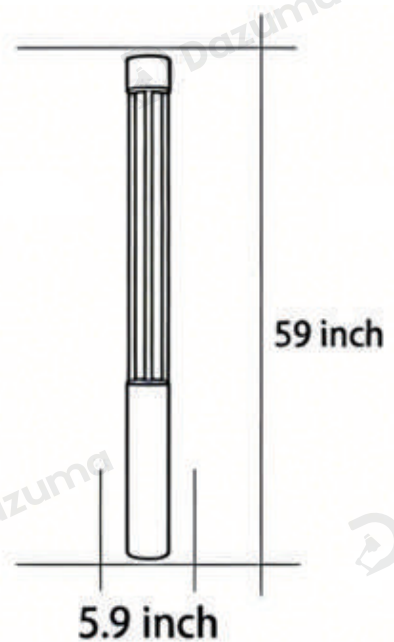

· Product Details

Material	Die-cast Aluminum
----------	-------------------

· Core Specifications

Length	118.1 inches
Width	5.7 inches
Depth	5.7 inches

· Basic Product Information

Product Model	LI000953-06B
Product Type	Bollard Lights
Power Type	Hardwired
Product Color	Black

· Product Details

Material	Die-cast Aluminum
----------	-------------------

· Core Specifications

Length	31.5 inches
Width	5.7 inches
Depth	5.7 inches

· Basic Product Information

Product Model	L1000953-07B
Product Type	Bollard Lights
Power Type	Hardwired
Product Color	Black

· Product Details

Material	Die-cast Aluminum
----------	-------------------

· Core Specifications

Length	59.0 inches
Width	5.9 inches
Depth	5.9 inches

· Basic Product Information

Product Model	L1000953-08B
Product Type	Bollard Lights
Power Type	Hardwired
Product Color	Black

· Product Details

Material	Die-cast Aluminum
----------	-------------------

· Core Specifications

Length	78.7 inches
Width	5.7 inches
Depth	5.7 inches

· Basic Product Information

Product Model	L1000953-09B
Product Type	Bollard Lights
Power Type	Hardwired
Product Color	Black