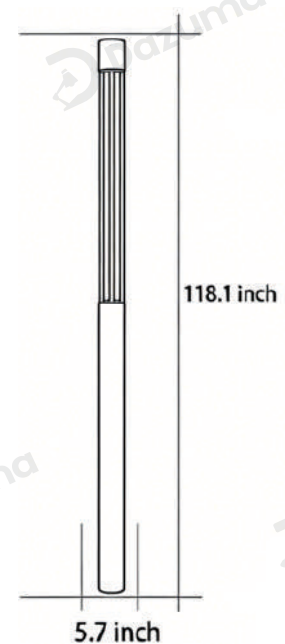

· Product Details

Material	Die-cast Aluminum
----------	-------------------

· Core Specifications

Length	59.0 inches
Width	5.9 inches
Depth	5.9 inches

· Basic Product Information

Product Model	L1000953-08B
Product Type	Bollard Lights
Power Type	Hardwired
Product Color	Black

· Product Details

Material	Die-cast Aluminum
----------	-------------------

· Core Specifications

Length	78.7 inches
Width	5.7 inches
Depth	5.7 inches

· Basic Product Information

Product Model	L1000953-09B
Product Type	Bollard Lights
Power Type	Hardwired
Product Color	Black

· Product Details

Material	Die-cast Aluminum
----------	-------------------

· Core Specifications

Length	98.4 inches
Width	5.7 inches
Depth	5.7 inches

· Basic Product Information

Product Model	L1000953-10B
Product Type	Bollard Lights
Power Type	Hardwired
Product Color	Black

· Product Details

Material	Die-cast Aluminum
----------	-------------------

· Core Specifications

Length	118.1 inches
Width	5.7 inches
Depth	5.7 inches

Voltage	AC110- 220V
Light Source Type	LED Integrated
Light Source Included	Yes
Color Temperature	3000K
Dimmable	No
IP Rating	IP54