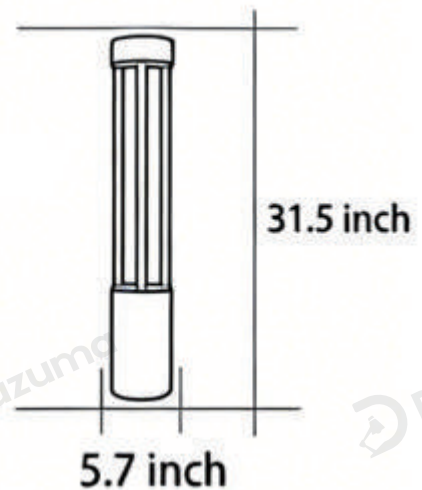

Product Model	LI000953-01B
Product Type	Bollard Lights
Power Type	Hardwired
Product Color	Black

· Product Details

Material	Die-cast Aluminum
----------	-------------------

· Core Specifications

Length	31.5 inches
Width	5.7 inches
Depth	5.7 inches

· Core Specifications

Length	78.7 inches
Width	5.7 inches
Depth	5.7 inches

· Basic Product Information

Product Model	L1000953-04B
Product Type	Bollard Lights
Power Type	Hardwired
Product Color	Black

· Product Details

Material	Die-cast Aluminum
----------	-------------------

· Core Specifications

Length	98.4 inches
Width	5.7 inches
Depth	5.7 inches

· Basic Product Information

Product Model	L1000953-05B
Product Type	Bollard Lights
Power Type	Hardwired
Product Color	Black

· Product Details

Material	Die-cast Aluminum
----------	-------------------

· Core Specifications

Length	118.1 inches
Width	5.7 inches
Depth	5.7 inches

Voltage	AC110- 220V
Light Source Type	LED Integrated
Light Source Included	Yes
Color Temperature	3000K
Dimmable	No
IP Rating	IP54