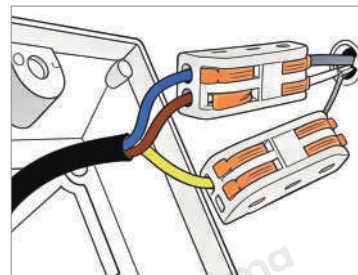

Hardwired

Blue: Neutral wire
Brown: Live wire
Yellow: Ground wire

· Core Performance Indicators

Installation Method	Ground - Easy installation: Place on the ground directly, use when powered on.
Application Scenarios	Courtyard, Residential Area, Villa
Certifications	CE, ROHS, WEEE, CEC, DLC, IES
Color Temperature Adjustment	Warm White (3000K)
Product Accessories	Fixture ×1, Lamp post ×1, Screw Pack ×1