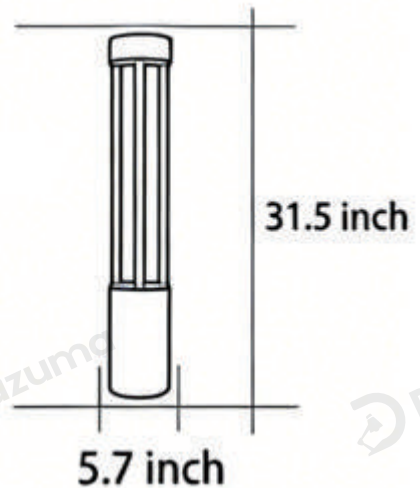

Material	Die-cast Aluminum
----------	-------------------

· Core Specifications

Length	98.4 inches
Width	5.7 inches
Depth	5.7 inches

· Basic Product Information

Product Model	L1000953-05B
Product Type	Bollard Lights
Power Type	Hardwired
Product Color	Black

· Product Details

Material	Die-cast Aluminum
----------	-------------------

· Core Specifications

Length	118.1 inches
Width	5.7 inches
Depth	5.7 inches

· Basic Product Information

Product Model	LI000953-06B
Product Type	Bollard Lights
Power Type	Hardwired
Product Color	Black

· Product Details

Material	Die-cast Aluminum
----------	-------------------

· Core Specifications

Length	31.5 inches
Width	5.7 inches
Depth	5.7 inches

· Basic Product Information

Product Model	L1000953-07B
Product Type	Bollard Lights
Power Type	Hardwired
Product Color	Black

· Product Details

Material	Die-cast Aluminum
----------	-------------------

· Core Specifications

Length	59.0 inches
Width	5.9 inches
Depth	5.9 inches

· Basic Product Information

Product Model	L1000953-08B
Product Type	Bollard Lights
Power Type	Hardwired
Product Color	Black