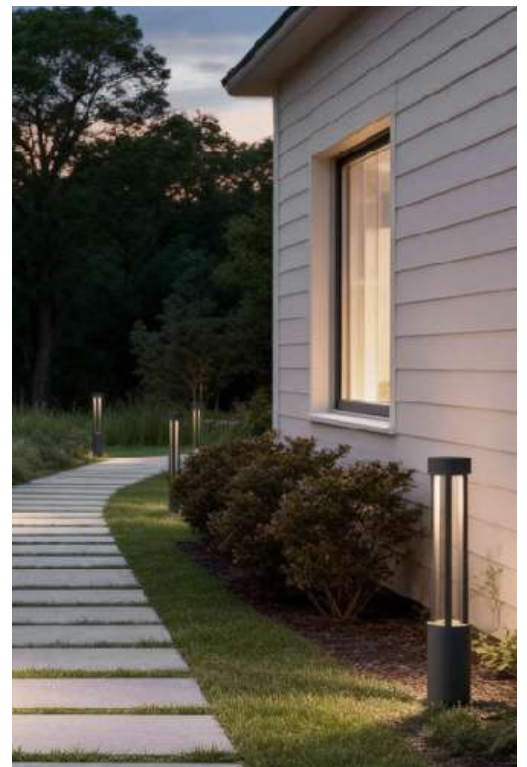

Product Name	LED Bollard Path Lights Modern Black Landscape Light
Style	Minimalist
Specification	Hardwired

This LED bollard path light has a die-cast aluminum body and acrylic shade in round or square shape.

It comes in five heights with 30W COB LED and 3000K warm white soft bright light.

IP54 waterproof, it blends into the landscape by day and lights up gardens and walkways at night.

· Basic Product Information