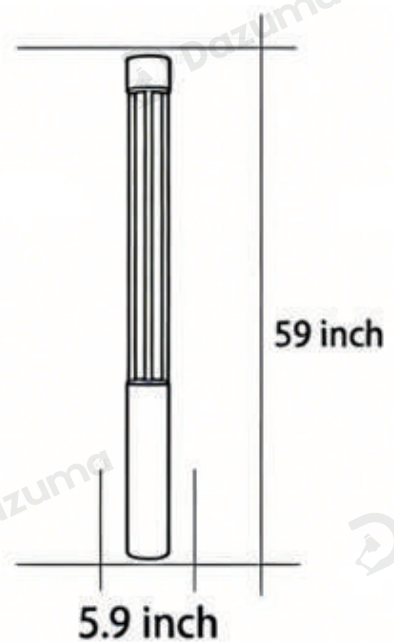

Length	59.0 inches
Width	5.9 inches
Depth	5.9 inches

· Basic Product Information

Product Model	L1000953-03B
Product Type	Bollard Lights
Power Type	Hardwired
Product Color	Black

· Product Details

Material	Die-cast Aluminum
----------	-------------------

· Core Specifications

Length	78.7 inches
Width	5.7 inches
Depth	5.7 inches

· Basic Product Information

Product Model	L1000953-04B
Product Type	Bollard Lights
Power Type	Hardwired
Product Color	Black

· Product Details

Material	Die-cast Aluminum
----------	-------------------

· Core Specifications

Length	98.4 inches
Width	5.7 inches
Depth	5.7 inches

· Basic Product Information

Product Model	L1000953-05B
Product Type	Bollard Lights
Power Type	Hardwired
Product Color	Black

· Product Details

Material	Die-cast Aluminum
----------	-------------------

· Core Specifications

Length	118.1 inches
Width	5.7 inches
Depth	5.7 inches

· Basic Product Information

Product Model	LI000953-06B
Product Type	Bollard Lights
Power Type	Hardwired
Product Color	Black