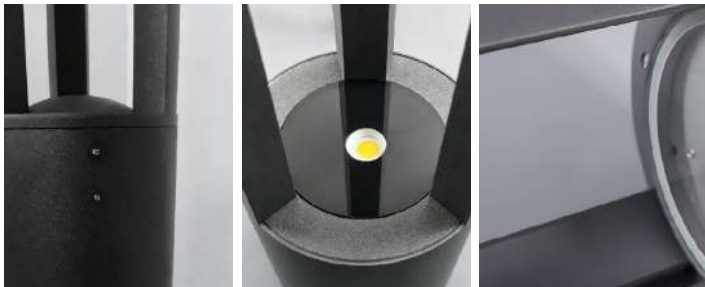

Product Name	LED Bollard Path Lights Modern Black Landscape Light
Style	Minimalist
Specification	Hardwired

This LED bollard path light has a die-cast aluminum body and acrylic shade in round or square shape.

It comes in five heights with 30W COB LED and 3000K warm white soft bright light.

IP54 waterproof, it blends into the landscape by day and lights up gardens and walkways at night.

· Basic Product Information

Product Model	LI000953-01B
Product Type	Bollard Lights
Power Type	Hardwired
Product Color	Black

· Product Details

Material	Die-cast Aluminum
----------	-------------------

· Core Specifications

Length	31.5 inches
Width	5.7 inches
Depth	5.7 inches

· Basic Product Information

Product Model	L1000953-02B
Product Type	Bollard Lights
Power Type	Hardwired
Product Color	Black

· Product Details

Material	Die-cast Aluminum
----------	-------------------

· Core Specifications