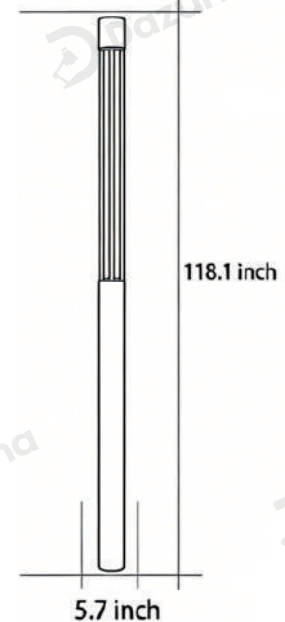

· Core Specifications

Length	78.7 inches
Width	5.7 inches
Depth	5.7 inches

· Basic Product Information

Product Model	L1000953-04B
Product Type	Bollard Lights
Power Type	Hardwired
Product Color	Black

· Product Details

Material	Die-cast Aluminum
----------	-------------------

· Core Specifications

Length	98.4 inches
Width	5.7 inches
Depth	5.7 inches

· Basic Product Information

Product Model	L1000953-05B
Product Type	Bollard Lights
Power Type	Hardwired
Product Color	Black

· Product Details

Material	Die-cast Aluminum
----------	-------------------

· Core Specifications

Length	118.1 inches
Width	5.7 inches
Depth	5.7 inches

· Basic Product Information

Product Model	LI000953-06B
Product Type	Bollard Lights
Power Type	Hardwired
Product Color	Black

· Product Details

Material	Die-cast Aluminum
----------	-------------------

· Core Specifications

Length	31.5 inches
Width	5.7 inches
Depth	5.7 inches

· Basic Product Information

Product Model	L1000953-07B
Product Type	Bollard Lights
Power Type	Hardwired
Product Color	Black