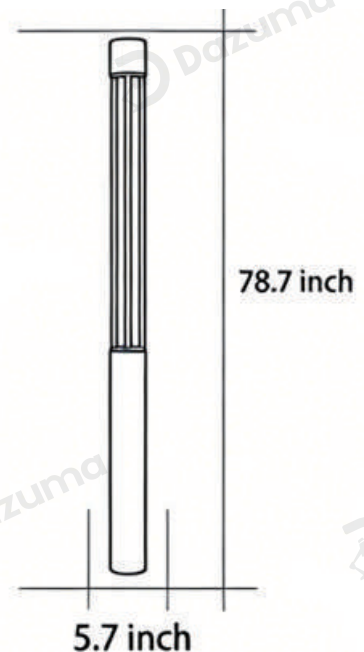

· Product Details

Material	Die-cast Aluminum
----------	-------------------

· Core Specifications

Length	31.5 inches
Width	5.7 inches
Depth	5.7 inches

· Basic Product Information

Product Model	L1000953-07B
Product Type	Bollard Lights
Power Type	Hardwired
Product Color	Black

· Product Details

Material	Die-cast Aluminum
----------	-------------------

· Core Specifications

Length	59.0 inches
Width	5.9 inches
Depth	5.9 inches

· Basic Product Information

Product Model	L1000953-08B
Product Type	Bollard Lights
Power Type	Hardwired
Product Color	Black

· Product Details

Material	Die-cast Aluminum
----------	-------------------

· Core Specifications

Length	78.7 inches
Width	5.7 inches
Depth	5.7 inches

· Basic Product Information

Product Model	L1000953-09B
Product Type	Bollard Lights
Power Type	Hardwired
Product Color	Black

· Product Details

Material	Die-cast Aluminum
----------	-------------------

· Core Specifications

Length	98.4 inches
Width	5.7 inches
Depth	5.7 inches

· Basic Product Information

Product Model	L1000953-10B
Product Type	Bollard Lights
Power Type	Hardwired
Product Color	Black