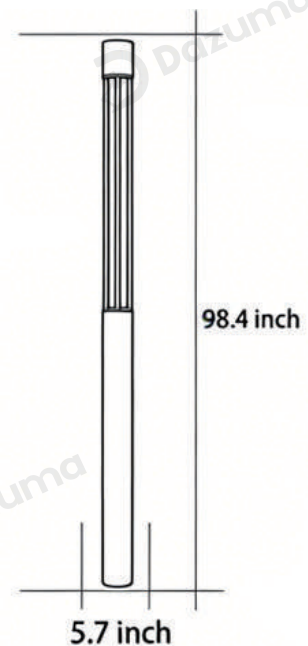

· Core Specifications

Length	78.7 inches
Width	5.7 inches
Depth	5.7 inches

· Basic Product Information

Product Model	L1000953-04B
Product Type	Bollard Lights
Power Type	Hardwired
Product Color	Black

· Product Details

Material	Die-cast Aluminum
----------	-------------------

· Core Specifications

Length	98.4 inches
Width	5.7 inches
Depth	5.7 inches

· Basic Product Information

Product Model	L1000953-05B
Product Type	Bollard Lights
Power Type	Hardwired
Product Color	Black

· Product Details

Material	Die-cast Aluminum
----------	-------------------

· Core Specifications

Length	118.1 inches
Width	5.7 inches
Depth	5.7 inches

· Basic Product Information

Product Model	LI000953-06B
Product Type	Bollard Lights
Power Type	Hardwired
Product Color	Black

· Product Details

Material	Die-cast Aluminum
----------	-------------------

· Core Specifications

Length	31.5 inches
Width	5.7 inches
Depth	5.7 inches

· Basic Product Information

Product Model	L1000953-07B
Product Type	Bollard Lights
Power Type	Hardwired
Product Color	Black