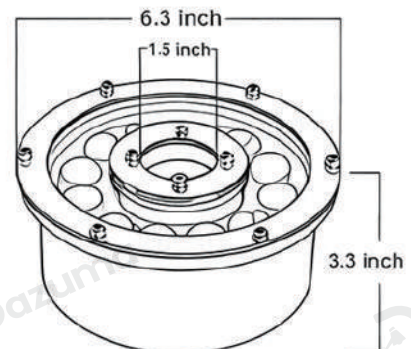

Length	3.0 inches
Width	5.1 inches
Depth	5.1 inches

· Basic Product Information

Product Model	LI001019-07B/ 08B/ 09B
Product Type	Underwater Lights
Power Type	Hardwired
Product Color	Black

· Product Details

Material	Glass, Stainless Steel, Aluminum Alloy
----------	--

· Core Specifications

Length	3.3 inches
Width	6.3 inches
Depth	6.3 inches

· Basic Product Information

Product Model	-10B/ 11B/ 12B
Product Type	Underwater Lights
Power Type	Hardwired
Product Color	Black

· Product Details

Material	Glass, Stainless Steel, Aluminum Alloy
----------	--

· Core Specifications

Length	3.3 inches
Width	6.3 inches
Depth	6.3 inches

· Basic Product Information

Product Model	LI001019-13B/ 14B/ 15B
Product Type	Underwater Lights
Power Type	Hardwired
Product Color	Black

· Product Details

Material	Glass, Stainless Steel, Aluminum Alloy
----------	--

· Core Specifications

Length	3.3 inches
Width	7.1 inches
Depth	7.1 inches

Voltage	AAC12V/ DC12V (No Transformer)
Light Source Type	LED
Light Source Included	Yes
Color Temperature	3000- 6000K
Dimmable	No
CRI	80
IP Rating	IP68
Hardwired	