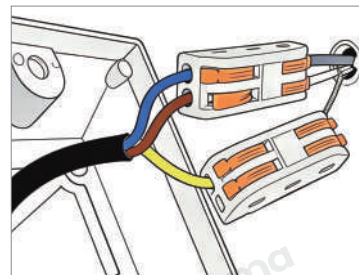

· Product Details

Material	Glass, Stainless Steel, Aluminum Alloy
----------	--

· Core Specifications

Length	3.3 inches
Width	7.1 inches
Depth	7.1 inches

Voltage	AAC12V/ DC12V (No Transformer)
Light Source Type	LED
Light Source Included	Yes
Color Temperature	3000- 6000K
Dimmable	No
CRI	80
IP Rating	IP68
Hardwired	

Blue: Neutral wire
Brown: Live wire
Yellow: Ground wire

· Core Performance Indicators

Installation Method	Flush Mounted - Easy installation: Place on the ground directly, use when powered on.
Application Scenarios	Courtyard, Residential Area, Villa
Certifications	CE, ROHS, WEEE, CEC, DLC, IES
Color Temperature Adjustment	RGB, Warm White (3000K), White (6000K)
Product Accessories	Fixture ×1