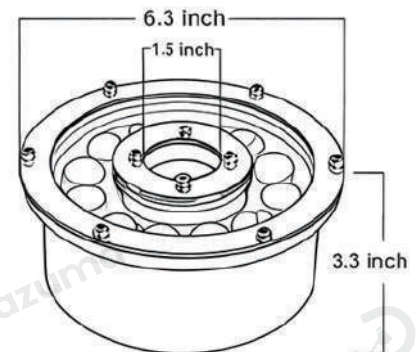

Length	3.0 inches
Width	5.1 inches
Depth	5.1 inches

· Basic Product Information

Product Model	LI001019-07B/ 08B/ 09B
Product Type	Underwater Lights
Power Type	Hardwired
Product Color	Black

· Product Details

Material	Glass, Stainless Steel, Aluminum Alloy
----------	--

· Core Specifications

Length	3.3 inches
Width	6.3 inches
Depth	6.3 inches

· Basic Product Information

Product Model	-10B/ 11B/ 12B
Product Type	Underwater Lights
Power Type	Hardwired
Product Color	Black

· Product Details

Material	Glass, Stainless Steel, Aluminum Alloy
----------	--

· Core Specifications

Length	3.3 inches
Width	6.3 inches
Depth	6.3 inches

· Basic Product Information

Product Model	LI001019-13B/ 14B/ 15B
Product Type	Underwater Lights
Power Type	Hardwired
Product Color	Black

· Product Details

Material	Glass, Stainless Steel, Aluminum Alloy
----------	--

· Core Specifications

Length	3.3 inches
Width	7.1 inches
Depth	7.1 inches

Voltage	AAC12V/ DC12V (No Transformer)
Light Source Type	LED
Light Source Included	Yes
Color Temperature	3000- 6000K
Dimmable	No
CRI	80
IP Rating	IP68
Hardwired	