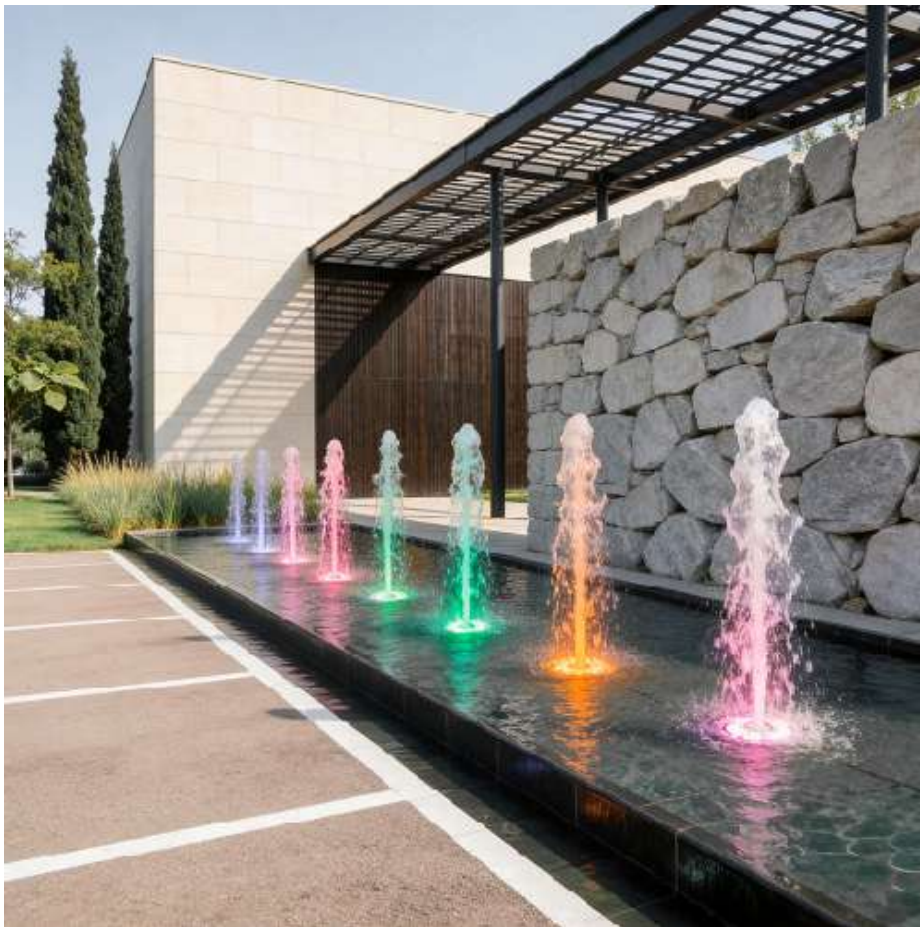

Product Name	Water Fountain Lights LED Waterproof Stainless Steel Lamp
Style	Modern
Specification	Hardwired

This fountain light is made for water features with stainless steel and corrosion-resistant body.

It comes in multiple sizes and offers white, warm and RGB dynamic lighting modes.

IP68 waterproof, it is ideal for fountains and pools to create stunning night water effects.

· Basic Product Information