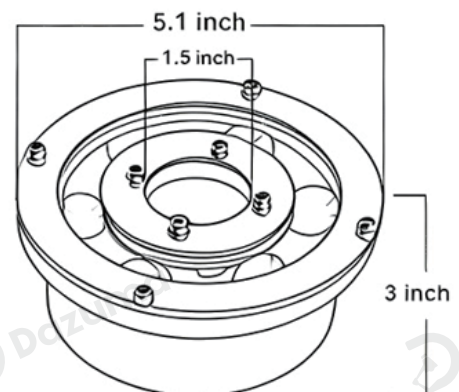

Length	3.0 inches
Width	5.1 inches
Depth	5.1 inches

· Basic Product Information

Product Model	LI001019-07B/ 08B/ 09B
Product Type	Underwater Lights
Power Type	Hardwired
Product Color	Black

· Product Details

Material	Glass, Stainless Steel, Aluminum Alloy
----------	--

· Core Specifications

Length	3.3 inches
Width	6.3 inches
Depth	6.3 inches

· Basic Product Information

Product Model	-10B/ 11B/ 12B
Product Type	Underwater Lights
Power Type	Hardwired
Product Color	Black

· Product Details

Material	Glass, Stainless Steel, Aluminum Alloy
----------	--

· Core Specifications

Length	3.3 inches
Width	6.3 inches
Depth	6.3 inches

· Basic Product Information

Product Model	LI001019-13B/ 14B/ 15B
Product Type	Underwater Lights
Power Type	Hardwired
Product Color	Black

· Product Details

Material	Glass, Stainless Steel, Aluminum Alloy
----------	--

· Core Specifications

Length	3.3 inches
Width	7.1 inches
Depth	7.1 inches

Voltage	AAC12V/ DC12V (No Transformer)
Light Source Type	LED
Light Source Included	Yes
Color Temperature	3000- 6000K
Dimmable	No
CRI	80
IP Rating	IP68
Hardwired	