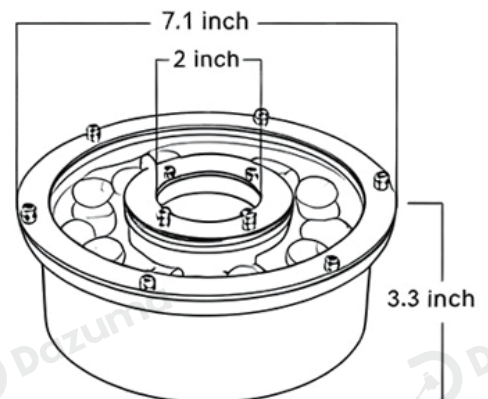

Length	3.0 inches
Width	5.1 inches
Depth	5.1 inches

· Basic Product Information

Product Model	LI001019-07B/ 08B/ 09B
Product Type	Underwater Lights
Power Type	Hardwired
Product Color	Black

· Product Details

Material	Glass, Stainless Steel, Aluminum Alloy
----------	--

· Core Specifications

Length	3.3 inches
Width	6.3 inches
Depth	6.3 inches

· Basic Product Information

Product Model	-10B/ 11B/ 12B
Product Type	Underwater Lights
Power Type	Hardwired
Product Color	Black

· Product Details

Material	Glass, Stainless Steel, Aluminum Alloy
----------	--

· Core Specifications

Length	3.3 inches
Width	6.3 inches
Depth	6.3 inches

· Basic Product Information

Product Model	LI001019-13B/ 14B/ 15B
Product Type	Underwater Lights
Power Type	Hardwired
Product Color	Black

· Product Details

Material	Glass, Stainless Steel, Aluminum Alloy
----------	--

· Core Specifications

Length	3.3 inches
Width	7.1 inches
Depth	7.1 inches

Voltage	AAC12V/ DC12V (No Transformer)
Light Source Type	LED
Light Source Included	Yes
Color Temperature	3000- 6000K
Dimmable	No
CRI	80
IP Rating	IP68
Hardwired	