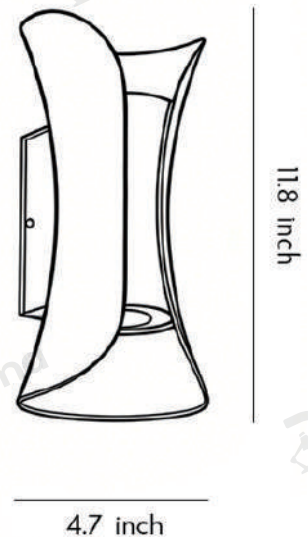

· Core Specifications

Length	7.9 inches
Width	5.9 inches
Depth	3.1 inches

· Basic Product Information

Product Model	L1001045-05B
Product Type	Up & Down Wall Lights
Power Type	Hardwired
Product Color	Black & Gold

· Product Details

Material	Aluminum
----------	----------

· Core Specifications

Length	11.8 inches
Width	4.7 inches
Depth	4.3 inches

· Basic Product Information

Product Model	L1001045-06B
Product Type	Up & Down Wall Lights
Power Type	Hardwired
Product Color	White & Gold

· Product Details

Material	Aluminum
----------	----------

· Core Specifications

Length	11.8 inches
Width	4.7 inches
Depth	4.3 inches

· Basic Product Information

Product Model

L1001045-07B

Product Type

· Core Specifications

Length 11.8 inches

Width 4.7 inches

Depth 4.3 inches

4.7 inch

11.8 inch

· Basic Product Information

Product Model