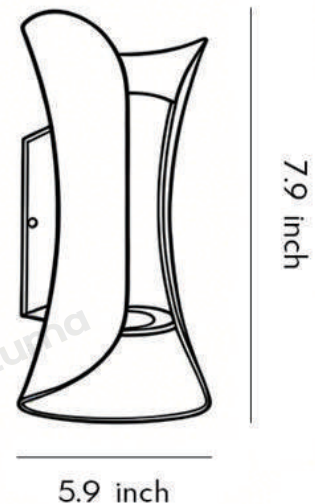

· Core Specifications

Length 11.8 inches

Width 4.7 inches

Depth 4.3 inches

4.7 inch

11.8 inch

· Basic Product Information

Product Model

· Product Details

Material	Aluminum
----------	----------

· Core Specifications

Length	11.8 inches
Width	4.7 inches
Depth	4.3 inches

· Basic Product Information

Product Model

TLI00305-04B

Product Type

· Core Specifications

Length 15.7 inches

Width 5.9 inches

Depth 5.9 inches

· Basic Product Information

Product Model	L1001463-01B
Product Type	Up & Down Wall Lights
Power Type	Hardwired
Product Color	White & Gold

· Product Details

Material	Aluminum
----------	----------

· Core Specifications

Length	7.9 inches
Width	5.9 inches
Depth	3.1 inches

· Basic Product Information

Product Model	L1001463-02B
Product Type	Up & Down Wall Lights
Power Type	Hardwired
Product Color	Black & Gold