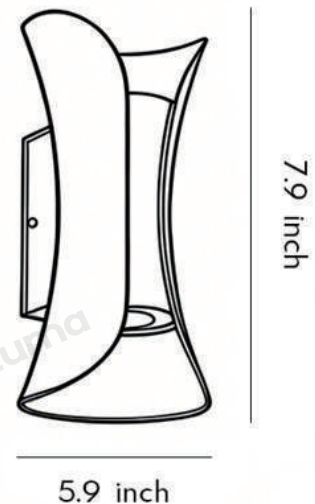

· Core Specifications

Length	5.9 inches
Width	2.4 inches
Depth	2.0 inches

· Basic Product Information

Product Model

L1001045-03B

Product Type

Up & Down Wall Lights

Power Type

Width 5.9 inches

Depth 3.1 inches

· Basic Product Information

Product Model	L1001045-04B
Product Type	Up & Down Wall Lights
Power Type	Hardwired
Product Color	White & Gold

· Product Details

Material	Aluminum
----------	----------

· Core Specifications

Length	7.9 inches
Width	5.9 inches
Depth	3.1 inches

· Basic Product Information

Product Model	L1001045-05B
Product Type	Up & Down Wall Lights
Power Type	Hardwired
Product Color	Black & Gold

· Product Details

Material	Aluminum
----------	----------

· Core Specifications

Length	11.8 inches
Width	4.7 inches
Depth	4.3 inches

· Basic Product Information

Product Model	L1001045-06B
Product Type	Up & Down Wall Lights
Power Type	Hardwired
Product Color	White & Gold