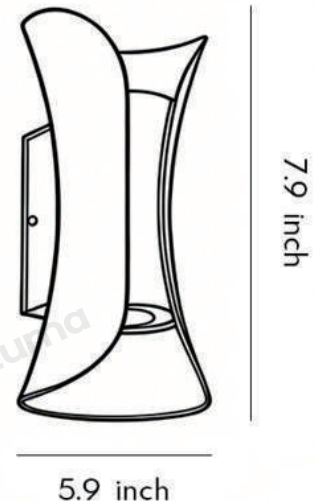

· Core Specifications

Length 11.8 inches

Width 4.7 inches

Depth 4.3 inches

4.7 inch

11.8 inch

· Basic Product Information

Product Model

· Core Specifications

Length 15.7 inches

Width 5.9 inches

Depth 5.9 inches

· Basic Product Information

Product Model	L1001463-01B
Product Type	Up & Down Wall Lights
Power Type	Hardwired
Product Color	White & Gold

· Product Details

Material	Aluminum
----------	----------

· Core Specifications

Length	7.9 inches
Width	5.9 inches
Depth	3.1 inches

· Basic Product Information

Product Model	L1001463-02B
Product Type	Up & Down Wall Lights
Power Type	Hardwired
Product Color	Black & Gold

· Product Details

Material	Aluminum
----------	----------

· Core Specifications

Length	7.9 inches
Width	5.9 inches
Depth	3.1 inches

Voltage	AC85-265V
Light Source Type	LED Integrated
Light Source Included	Yes
Color Temperature	3000K
Dimmable	No
IP Rating	IP54