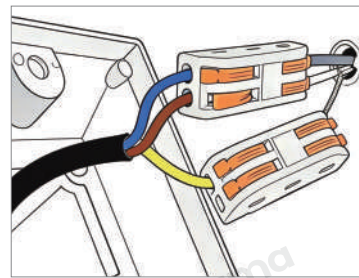

Hardwired

Blue: Neutral wire
Brown: Live wire
Yellow: Ground wire

• Core Performance Indicators

Installation Method

Wall Mount - Easy installation: Fix the base on the wall, wire then install the lamp body.