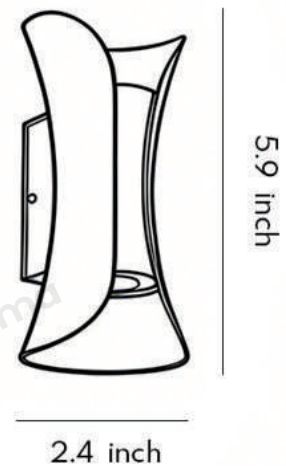

· Basic Product Information

Product Model

L1001045-01B

Product Type

Up & Down Wall Lights

Power Type

Hardwired

Product Color

Black & Gold

· Product Details

Material

Aluminum

· Core Specifications

Length 5.9 inches

Width 2.4 inches

Depth 2.0 inches