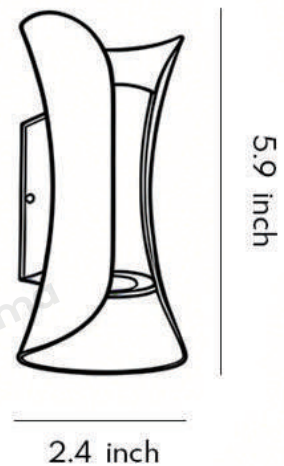

Product Color

Black & Gold

· Product Details

Material

Aluminum

· Core Specifications

Length 5.9 inches

Width 2.4 inches

Depth 2.0 inches

· Basic Product Information

Product Model	L1001045-02B
Product Type	Up & Down Wall Lights
Power Type	Hardwired
Product Color	White & Gold

· Product Details

Material	Aluminum
----------	----------

· Core Specifications

Length	5.9 inches
Width	2.4 inches
Depth	2.0 inches

· Basic Product Information

Product Model

L1001045-03B

Product Type

Up & Down Wall Lights

Power Type

· Core Specifications

Length 11.8 inches

Width 4.7 inches

Depth 4.3 inches

4.7 inch

11.8 inch

· Basic Product Information

Product Model