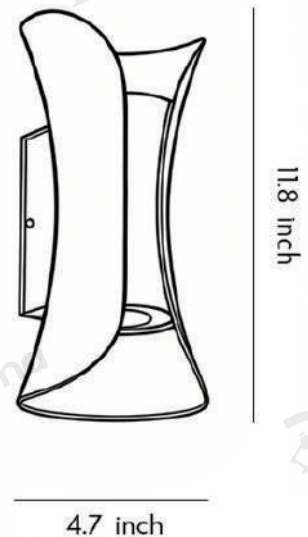

· Core Specifications

Length	5.9 inches
Width	2.4 inches
Depth	2.0 inches

· Basic Product Information

Product Model

L1001045-03B

Product Type

Up & Down Wall Lights

Power Type

· Core Specifications

Length	7.9 inches
Width	5.9 inches
Depth	3.1 inches

· Basic Product Information

Product Model	L1001045-05B
Product Type	Up & Down Wall Lights
Power Type	Hardwired
Product Color	Black & Gold

· Product Details

Material	Aluminum
----------	----------

· Core Specifications

Length	11.8 inches
Width	4.7 inches
Depth	4.3 inches

· Basic Product Information

Product Model	L1001045-06B
Product Type	Up & Down Wall Lights
Power Type	Hardwired
Product Color	White & Gold

· Product Details

Material	Aluminum
----------	----------

· Core Specifications

Length	11.8 inches
Width	4.7 inches
Depth	4.3 inches

· Basic Product Information

Product Model

L1001045-07B

Product Type