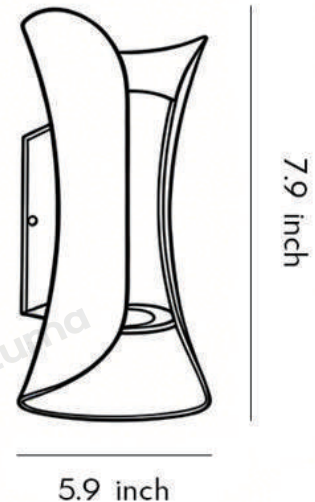

· Core Specifications

Length 11.8 inches

Width 4.7 inches

Depth 4.3 inches

4.7 inch

11.8 inch

· Basic Product Information

Product Model

· Product Details

Material	Aluminum
----------	----------

· Core Specifications

Length	5.9 inches
Width	2.4 inches
Depth	2.0 inches

· Basic Product Information

Product Model	TLI00305-02B
Product Type	Up & Down Wall Lights
Power Type	Hardwired
Product Color	Black

· Product Details

Material	Aluminum
----------	----------

· Core Specifications

Length	7.9 inches
Width	5.9 inches
Depth	3.1 inches

· Basic Product Information

Product Model	TLI00305-03B
Product Type	Up & Down Wall Lights
Power Type	Hardwired
Product Color	Black

· Product Details

Material	Aluminum
----------	----------

· Core Specifications

Length	11.8 inches
Width	4.7 inches
Depth	4.3 inches

· Basic Product Information

Product Model

TLI00305-04B

Product Type