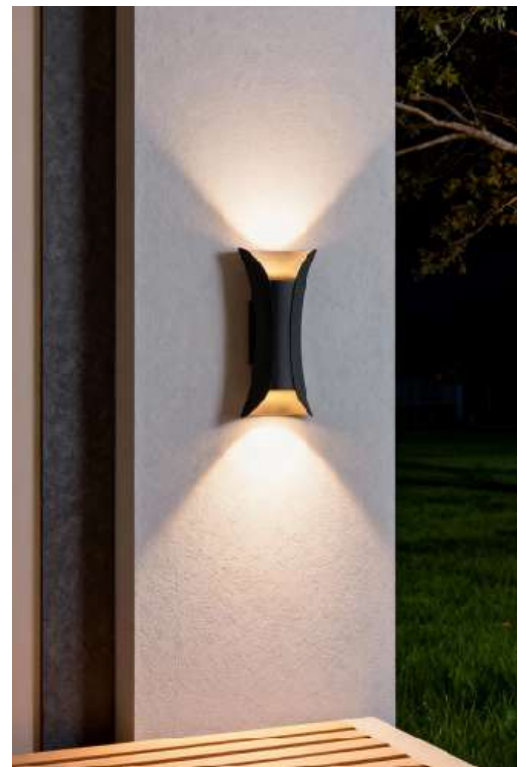

Product Name	Up down Lighting Wall Lights Modern Curved LED Light
Style	Modern
Specification	Hardwired

This up-down wall light blends curves and lines, with aluminum body, glass shade and four colors.

It has five sizes, dual-directional light, and some models include a motion sensor.

IP54 rated, it fits porches, courtyards and balconies for efficient compact lighting.