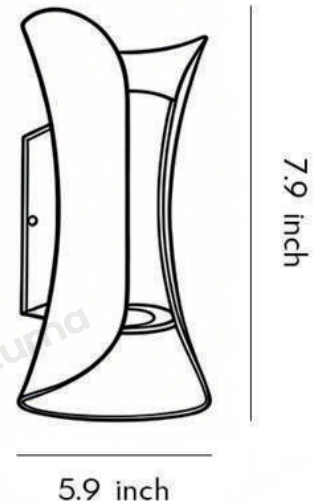

· Product Details

Material	Aluminum
----------	----------

· Core Specifications

Length	15.7 inches
Width	5.9 inches
Depth	5.9 inches

· Basic Product Information

Product Model	L1001045-09B
Product Type	Up & Down Wall Lights
Power Type	Hardwired
Product Color	White

· Product Details

Material	Aluminum
----------	----------

· Core Specifications

Length	5.9 inches
Width	2.4 inches
Depth	2.0 inches

· Basic Product Information

Product Model	L1001045-10B
Product Type	Up & Down Wall Lights
Power Type	Hardwired
Product Color	White

· Product Details

Material	Aluminum
----------	----------

· Core Specifications

Length	7.9 inches
Width	5.9 inches
Depth	3.1 inches

· Basic Product Information

Product Model

L1001045-11B

Product Type

· Core Specifications

Length 11.8 inches

Width 4.7 inches

Depth 4.3 inches

4.7 inch

11.8 inch

· Basic Product Information

Product Model