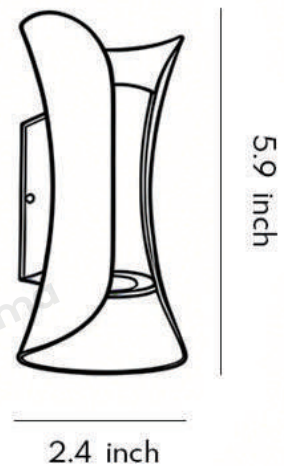

· Product Details

Material	Aluminum
----------	----------

· Core Specifications

Length	15.7 inches
Width	5.9 inches
Depth	5.9 inches

· Basic Product Information

Product Model	L1001045-09B
Product Type	Up & Down Wall Lights
Power Type	Hardwired
Product Color	White

· Product Details

Material	Aluminum
----------	----------

· Core Specifications

Length	5.9 inches
Width	2.4 inches
Depth	2.0 inches

· Basic Product Information

Product Model	L1001045-10B
Product Type	Up & Down Wall Lights
Power Type	Hardwired
Product Color	White

· Product Details

Material	Aluminum
----------	----------

· Core Specifications

Length	7.9 inches
Width	5.9 inches
Depth	3.1 inches

· Basic Product Information

Product Model

L1001045-11B

Product Type

· Core Specifications

Length 11.8 inches

Width 4.7 inches

Depth 4.3 inches

4.7 inch

11.8 inch

· Basic Product Information

Product Model