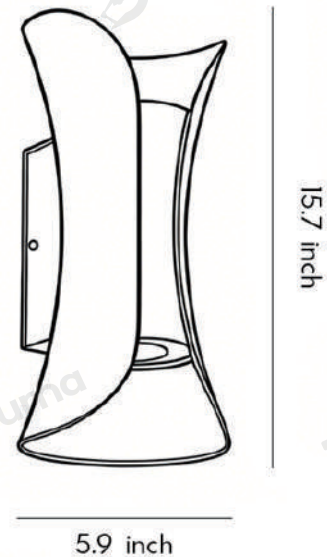

· Product Details

Material	Aluminum
----------	----------

· Core Specifications

Length	11.8 inches
Width	4.7 inches
Depth	4.3 inches

· Basic Product Information

Product Model	L1001045-06B
Product Type	Up & Down Wall Lights
Power Type	Hardwired
Product Color	White & Gold

· Product Details

Material	Aluminum
----------	----------

· Core Specifications

Length	11.8 inches
Width	4.7 inches
Depth	4.3 inches

· Basic Product Information

Product Model

L1001045-07B

Product Type

· Core Specifications

Length 15.7 inches

Width 5.9 inches

Depth 5.9 inches

· Basic Product Information

Product Model	L1001045-08B
Product Type	Up & Down Wall Lights
Power Type	Hardwired
Product Color	White & Gold

· Product Details

Material	Aluminum
----------	----------

· Core Specifications

Length	15.7 inches
Width	5.9 inches
Depth	5.9 inches

· Basic Product Information

Product Model	L1001045-09B
Product Type	Up & Down Wall Lights
Power Type	Hardwired
Product Color	White