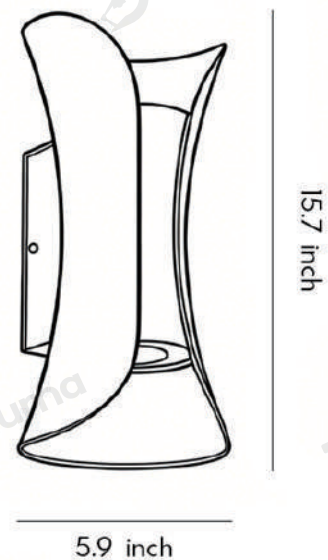

· Core Specifications

Length 11.8 inches

Width 4.7 inches

Depth 4.3 inches

4.7 inch

11.8 inch

· Basic Product Information

Product Model

· Product Details

Material	Aluminum
----------	----------

· Core Specifications

Length	11.8 inches
Width	4.7 inches
Depth	4.3 inches

· Basic Product Information

Product Model

TLI00305-04B

Product Type

· Core Specifications

Length 15.7 inches

Width 5.9 inches

Depth 5.9 inches

· Basic Product Information

Product Model	L1001463-01B
Product Type	Up & Down Wall Lights
Power Type	Hardwired
Product Color	White & Gold

· Product Details

Material	Aluminum
----------	----------

· Core Specifications

Length	7.9 inches
Width	5.9 inches
Depth	3.1 inches

· Basic Product Information

Product Model	L1001463-02B
Product Type	Up & Down Wall Lights
Power Type	Hardwired
Product Color	Black & Gold