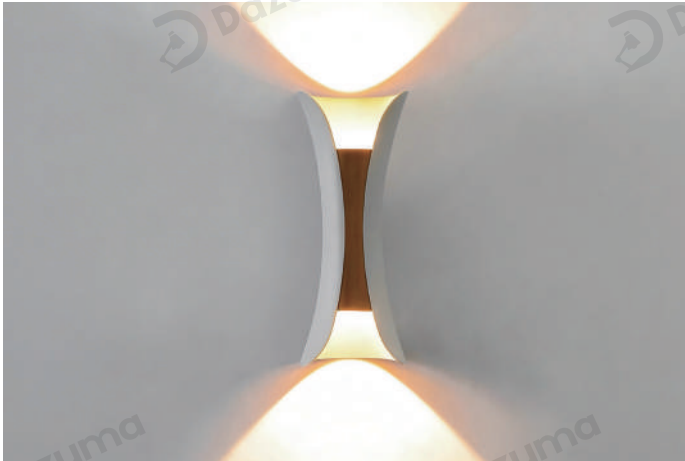

Voltage	AC85-265V
Light Source Type	LED Integrated
Light Source Included	Yes
Color Temperature	3000K
Dimmable	No
IP Rating	IP54