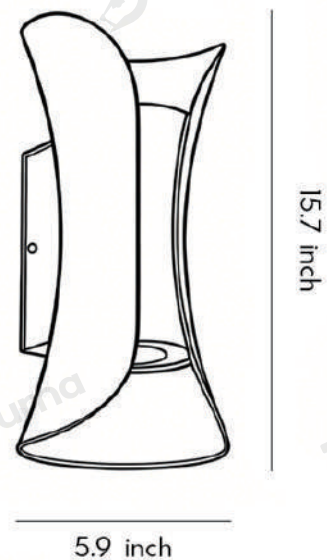

· Product Details

Material	Aluminum
----------	----------

· Core Specifications

Length	11.8 inches
Width	4.7 inches
Depth	4.3 inches

· Basic Product Information

Product Model

L1001045-07B

Product Type

· Core Specifications

Length 15.7 inches

Width 5.9 inches

Depth 5.9 inches

· Basic Product Information

Product Model	L1001045-08B
Product Type	Up & Down Wall Lights
Power Type	Hardwired
Product Color	White & Gold

· Product Details

Material	Aluminum
----------	----------

· Core Specifications

Length	15.7 inches
Width	5.9 inches
Depth	5.9 inches

· Basic Product Information

Product Model	L1001045-09B
Product Type	Up & Down Wall Lights
Power Type	Hardwired
Product Color	White

· Product Details

Material	Aluminum
----------	----------

· Core Specifications

Length	5.9 inches
Width	2.4 inches
Depth	2.0 inches

· Basic Product Information

Product Model	L1001045-10B
Product Type	Up & Down Wall Lights
Power Type	Hardwired
Product Color	White