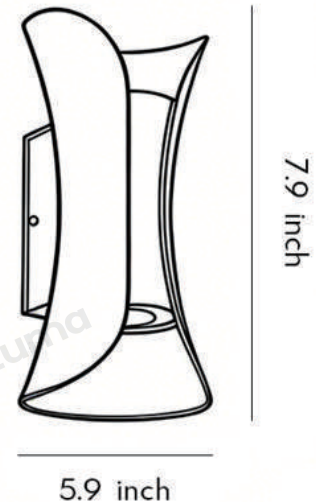

· Basic Product Information

Product Model

L1001045-03B

Product Type

Up & Down Wall Lights

Power Type

Hardwired

Product Color

Black & Gold

· Product Details

Material

Aluminum

· Core Specifications

Length 7.9 inches

Width 5.9 inches

Depth 3.1 inches