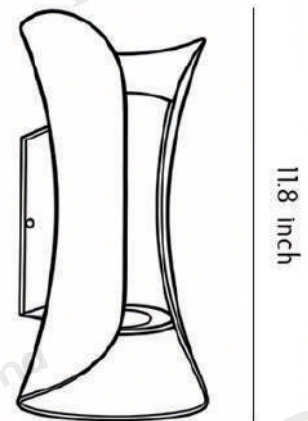

· Product Details

Material	Aluminum
----------	----------

· Core Specifications

Length	15.7 inches
Width	5.9 inches
Depth	5.9 inches

· Basic Product Information

Product Model	L1001045-09B
Product Type	Up & Down Wall Lights
Power Type	Hardwired
Product Color	White

· Product Details

Material	Aluminum
----------	----------

· Core Specifications

Length	5.9 inches
Width	2.4 inches
Depth	2.0 inches

· Basic Product Information

Product Model	L1001045-10B
Product Type	Up & Down Wall Lights
Power Type	Hardwired
Product Color	White

· Product Details

Material	Aluminum
----------	----------

· Core Specifications

Length	7.9 inches
Width	5.9 inches
Depth	3.1 inches

· Basic Product Information

Product Model

L1001045-11B

Product Type

· Core Specifications

Length 11.8 inches

Width 4.7 inches

Depth 4.3 inches

4.7 inch

11.8 inch

· Basic Product Information

Product Model