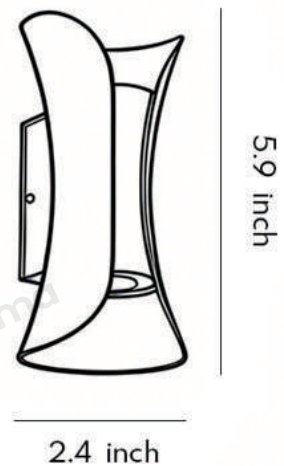

· Product Details

Material	Aluminum
----------	----------

· Core Specifications

Length	7.9 inches
Width	5.9 inches
Depth	3.1 inches

· Basic Product Information

Product Model

L1001045-11B

Product Type

· Core Specifications

Length 11.8 inches

Width 4.7 inches

Depth 4.3 inches

4.7 inch

11.8 inch

· Basic Product Information

Product Model

Material

Aluminum

· Core Specifications

Length 15.7 inches

Width 5.9 inches

Depth 5.9 inches

· Basic Product Information

Product Model	TLI00305-01B
Product Type	Up & Down Wall Lights
Power Type	Hardwired
Product Color	Black

· Product Details

Material	Aluminum
----------	----------

· Core Specifications

Length	5.9 inches
Width	2.4 inches
Depth	2.0 inches

· Basic Product Information

Product Model	TLI00305-02B
Product Type	Up & Down Wall Lights
Power Type	Hardwired
Product Color	Black