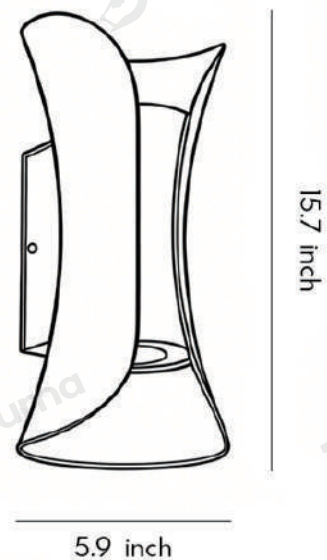

· Product Details

Material	Aluminum
----------	----------

· Core Specifications

Length	7.9 inches
Width	5.9 inches
Depth	3.1 inches

· Basic Product Information

Product Model

L1001045-11B

Product Type

· Core Specifications

Length 11.8 inches

Width 4.7 inches

Depth 4.3 inches

4.7 inch

11.8 inch

· Basic Product Information

Product Model

Material

Aluminum

· Core Specifications

Length 15.7 inches

Width 5.9 inches

Depth 5.9 inches

· Basic Product Information

Product Model	TLI00305-01B
Product Type	Up & Down Wall Lights
Power Type	Hardwired
Product Color	Black

· Product Details

Material	Aluminum
----------	----------

· Core Specifications

Length	5.9 inches
Width	2.4 inches
Depth	2.0 inches

· Basic Product Information

Product Model	TLI00305-02B
Product Type	Up & Down Wall Lights
Power Type	Hardwired
Product Color	Black