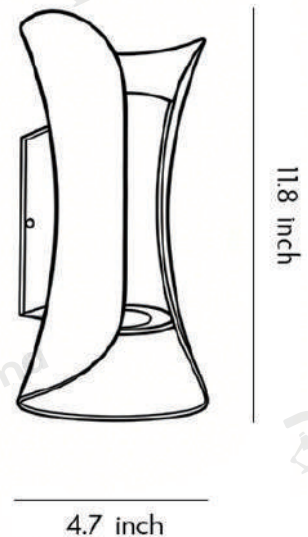

· Core Specifications

Length 11.8 inches

Width 4.7 inches

Depth 4.3 inches

4.7 inch

11.8 inch

· Basic Product Information

Product Model

· Product Details

Material	Aluminum
----------	----------

· Core Specifications

Length	5.9 inches
Width	2.4 inches
Depth	2.0 inches

· Basic Product Information

Product Model	TLI00305-02B
Product Type	Up & Down Wall Lights
Power Type	Hardwired
Product Color	Black

· Product Details

Material	Aluminum
----------	----------

· Core Specifications

Length	7.9 inches
Width	5.9 inches
Depth	3.1 inches

· Basic Product Information

Product Model	TLI00305-03B
Product Type	Up & Down Wall Lights
Power Type	Hardwired
Product Color	Black

· Product Details

Material	Aluminum
----------	----------

· Core Specifications

Length	11.8 inches
Width	4.7 inches
Depth	4.3 inches

· Basic Product Information

Product Model

TLI00305-04B

Product Type