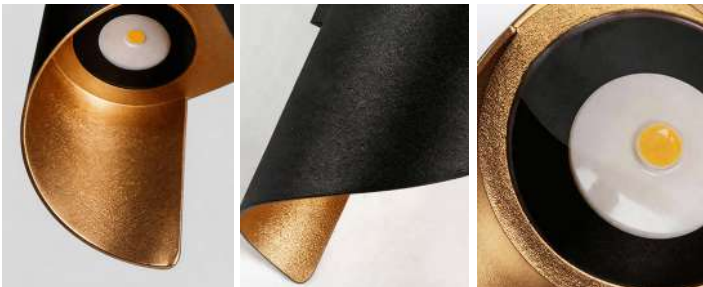

Product Name	Modern Spiral Wall Light Dual-Sided Lighting LED Light
Style	Modern
Specification	Hardwired

This modern spiral wall light boasts a unique artistic design for stylish outdoor decoration.

Die-cast aluminum with high-temperature paint ensures rustproof and long-lasting use.

IP65 waterproof, dual-sided LED glow fits patios, corridors and outdoor walls.

· Basic Product Information

Product Model	LI001105-01B/ 02B
Product Type	Up & Down Wall Sconces
Power Type	Hardwired
Product Color	Black

· Product Details

Material	Aluminum
----------	----------

· Core Specifications

Length	11.0 inches
Width	3.9 inches
Depth	3.9 inches

· Basic Product Information

Product Model	LI001105-03B/ 04B
Product Type	Up & Down Wall Sconces
Power Type	Hardwired
Product Color	Black+Gold

· Product Details

Material	Aluminum
----------	----------

· Core Specifications

Length	11.0 inches
Width	3.9 inches
Depth	3.9 inches

· **Basic Product Information**

Product Model	LI001105-05B/ 06B
Product Type	Up & Down Wall Sconces
Power Type	Hardwired
Product Color	White