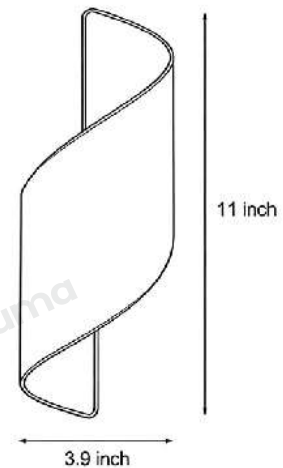

· Product Details

Material	Aluminum
----------	----------

· Core Specifications

Length	11.0 inches
Width	3.9 inches
Depth	3.9 inches

· Basic Product Information

Product Model	LI001105-03B/ 04B
Product Type	Up & Down Wall Sconces
Power Type	Hardwired
Product Color	Black+Gold

· Product Details

Material	Aluminum
----------	----------

· Core Specifications

Length	11.0 inches
Width	3.9 inches
Depth	3.9 inches

· **Basic Product Information**

Product Model	LI001105-05B/ 06B
Product Type	Up & Down Wall Sconces
Power Type	Hardwired
Product Color	White

· **Product Details**

Material	Aluminum
----------	----------

· **Core Specifications**

Length	11.0 inches
Width	3.9 inches
Depth	3.9 inches

· Basic Product Information

Product Model	LI001105-07B/ 08B
Product Type	Up & Down Wall Sconces
Power Type	Hardwired
Product Color	White+Gold

· Product Details

Material	Aluminum
----------	----------

· Core Specifications

Length	11.0 inches
Width	3.9 inches
Depth	3.9 inches

Voltage	AC85-265V
Light Source Type	LED
Light Source Included	Yes
Color Temperature	3000- 6000K
Dimmable	No
CRI	Ra > 80
IP Rating	IP65
Hardwired	