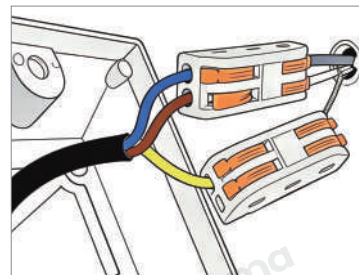

Blue: Neutral wire
Brown: Live wire
Yellow: Ground wire

· Core Performance Indicators

Installation Method

Wall Mount - Easy installation: Fix the base on the wall, wire then install the lamp body.

Application Scenarios