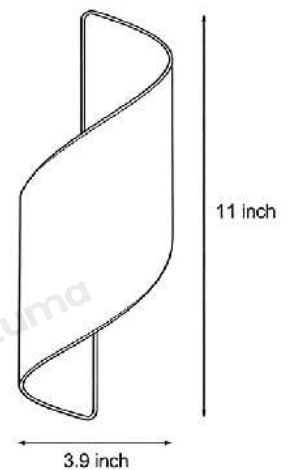

· Product Details

Material	Aluminum
----------	----------

· Core Specifications

Length	11.0 inches
Width	3.9 inches
Depth	3.9 inches

· Basic Product Information

Product Model	LI001105-03B/ 04B
Product Type	Up & Down Wall Sconces
Power Type	Hardwired
Product Color	Black+Gold

· Product Details

Material	Aluminum
----------	----------

· Core Specifications

Length	11.0 inches
Width	3.9 inches
Depth	3.9 inches

· **Basic Product Information**

Product Model	LI001105-05B/ 06B
Product Type	Up & Down Wall Sconces
Power Type	Hardwired
Product Color	White

· **Product Details**

Material	Aluminum
----------	----------

· **Core Specifications**

Length	11.0 inches
Width	3.9 inches
Depth	3.9 inches

· Basic Product Information

Product Model	LI001105-07B/ 08B
Product Type	Up & Down Wall Sconces
Power Type	Hardwired
Product Color	White+Gold

· Product Details

Material	Aluminum
----------	----------

· Core Specifications

Length	11.0 inches
Width	3.9 inches
Depth	3.9 inches

Voltage	AC85-265V
Light Source Type	LED
Light Source Included	Yes
Color Temperature	3000- 6000K
Dimmable	No
CRI	Ra > 80
IP Rating	IP65
Hardwired	