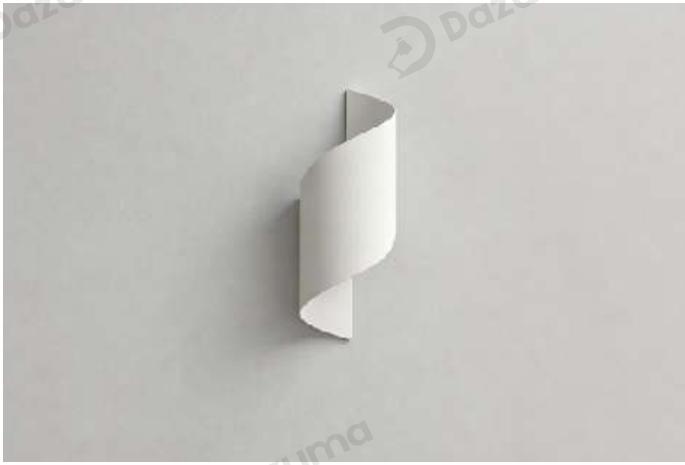

Voltage	AC85-265V
Light Source Type	LED
Light Source Included	Yes
Color Temperature	3000- 6000K
Dimmable	No
CRI	Ra > 80
IP Rating	IP65
Hardwired