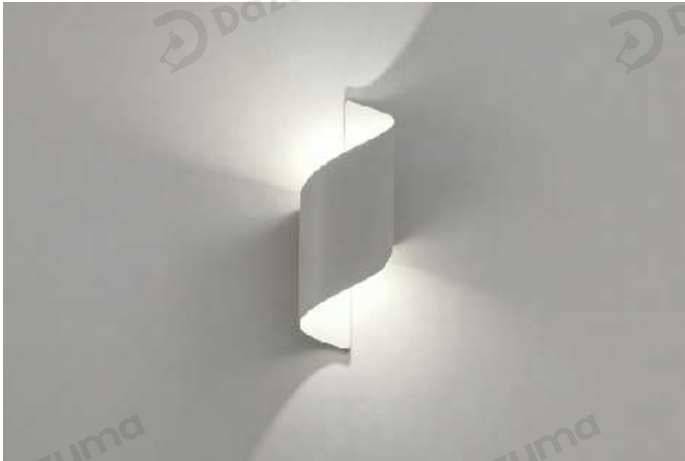

Voltage	AC85-265V
Light Source Type	LED
Light Source Included	Yes
Color Temperature	3000- 6000K
Dimmable	No
CRI	Ra > 80
IP Rating	IP65
Hardwired