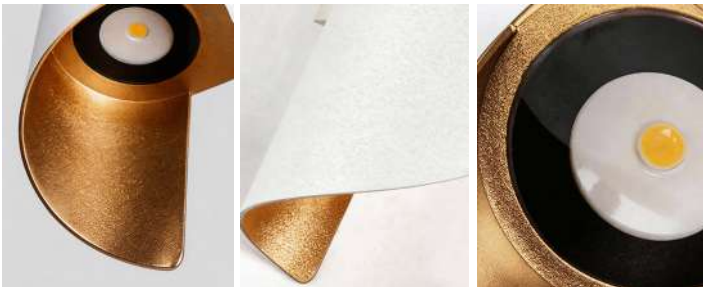

Product Name	Modern Spiral Wall Light Dual-Sided Lighting LED Light
Style	Modern
Specification	Hardwired

This modern spiral wall light boasts a unique artistic design for stylish outdoor decoration.

Die-cast aluminum with high-temperature paint ensures rustproof and long-lasting use.

IP65 waterproof, dual-sided LED glow fits patios, corridors and outdoor walls.

· Basic Product Information

Product Model	LI001105-01B/ 02B
Product Type	Up & Down Wall Sconces
Power Type	Hardwired
Product Color	Black

· Product Details

Material	Aluminum
----------	----------

· Core Specifications

Length	11.0 inches
Width	3.9 inches
Depth	3.9 inches

· **Basic Product Information**

Product Model	LI001105-05B/ 06B
Product Type	Up & Down Wall Sconces
Power Type	Hardwired
Product Color	White

· **Product Details**

Material	Aluminum
----------	----------

· **Core Specifications**

Length	11.0 inches
Width	3.9 inches
Depth	3.9 inches

· Basic Product Information

Product Model	LI001105-07B/ 08B
Product Type	Up & Down Wall Sconces
Power Type	Hardwired
Product Color	White+Gold