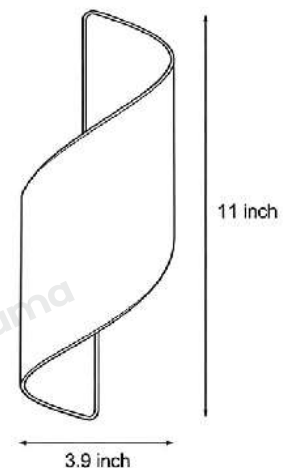

· Product Details

Material	Aluminum
----------	----------

· Core Specifications

Length	11.0 inches
Width	3.9 inches
Depth	3.9 inches

· Basic Product Information

Product Model	LI001105-03B/ 04B
Product Type	Up & Down Wall Sconces
Power Type	Hardwired
Product Color	Black+Gold

· Product Details

Material	Aluminum
----------	----------

· Core Specifications

Length	11.0 inches
Width	3.9 inches
Depth	3.9 inches

· **Basic Product Information**

Product Model	LI001105-05B/ 06B
Product Type	Up & Down Wall Sconces
Power Type	Hardwired
Product Color	White

· **Product Details**

Material	Aluminum
----------	----------

· **Core Specifications**

Length	11.0 inches
Width	3.9 inches
Depth	3.9 inches

· Basic Product Information

Product Model	LI001105-07B/ 08B
Product Type	Up & Down Wall Sconces
Power Type	Hardwired
Product Color	White+Gold

· Product Details

Material	Aluminum
----------	----------

· Core Specifications

Length	11.0 inches
Width	3.9 inches
Depth	3.9 inches

Voltage	AC85-265V
Light Source Type	LED
Light Source Included	Yes
Color Temperature	3000- 6000K
Dimmable	No
CRI	Ra > 80
IP Rating	IP65
Hardwired	