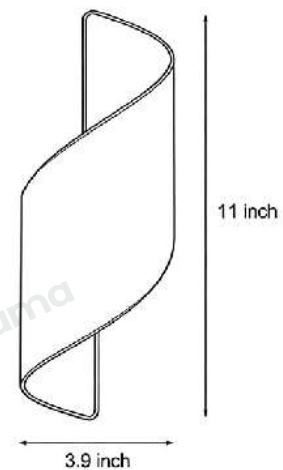

· Product Details

Material	Aluminum
----------	----------

· Core Specifications

Length	11.0 inches
Width	3.9 inches
Depth	3.9 inches

· Basic Product Information

Product Model	LI001105-03B/ 04B
Product Type	Up & Down Wall Sconces
Power Type	Hardwired
Product Color	Black+Gold

· Product Details

Material	Aluminum
----------	----------

· Core Specifications

Length	11.0 inches
Width	3.9 inches
Depth	3.9 inches

· **Basic Product Information**

Product Model	LI001105-05B/ 06B
Product Type	Up & Down Wall Sconces
Power Type	Hardwired
Product Color	White

· **Product Details**

Material	Aluminum
----------	----------

· **Core Specifications**

Length	11.0 inches
Width	3.9 inches
Depth	3.9 inches

· Basic Product Information

Product Model	LI001105-07B/ 08B
Product Type	Up & Down Wall Sconces
Power Type	Hardwired
Product Color	White+Gold

· Product Details

Material	Aluminum
----------	----------

· Core Specifications

Length	11.0 inches
Width	3.9 inches
Depth	3.9 inches

Voltage	AC85-265V
Light Source Type	LED
Light Source Included	Yes
Color Temperature	3000- 6000K
Dimmable	No
CRI	Ra > 80
IP Rating	IP65
Hardwired	