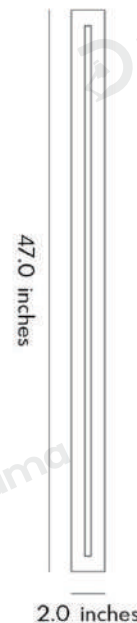

· Basic Product Information

Product Model	LI001127-22B/ 23B/ 24B
Product Type	Linear Wall Sconces
Power Type	Hardwired
Product Color	Gold

· Product Details

Material	Iron

· Core Specifications

Length	47.0 inches
Width	2.0 inches
Depth	2.0 inches