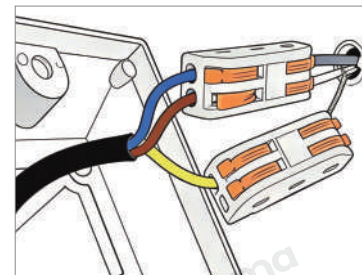

Blue: Neutral wire
Brown: Live wire
Yellow: Ground wire