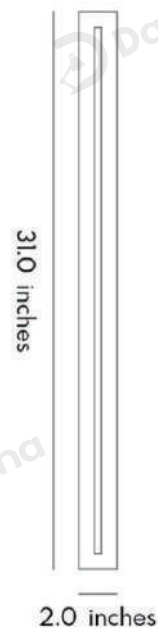

· Product Details

Material	Iron
----------	------

· Core Specifications

Length	24.0 inches
Width	2.0 inches
Depth	2.0 inches

· Basic Product Information

Product Model	L1001127-04B/ 05B/ 06B
Product Type	Linear Wall Sconces
Power Type	Hardwired
Product Color	Black

· Product Details

Material	Iron
----------	------

· Core Specifications

Length	47.0 inches
Width	2.0 inches
Depth	2.0 inches

· Basic Product Information

Product Model	LI001127-13B/ 14B/ 15B
Product Type	Linear Wall Sconces
Power Type	Hardwired
Product Color	Gold

· Product Details

Material	Iron
----------	------

· Core Specifications

Length	24.0 inches
Width	2.0 inches
Depth	2.0 inches

· Basic Product Information

Product Model	LI001127-16B/ 17B/ 18B
Product Type	Linear Wall Sconces
Power Type	Hardwired
Product Color	Gold

· Product Details

Material	Iron
----------	------

· Core Specifications

Length	31.0 inches
Width	2.0 inches
Depth	2.0 inches

· Basic Product Information

Product Model	LI001127-19B/ 20B/ 21B
Product Type	Linear Wall Sconces
Power Type	Hardwired
Product Color	Gold