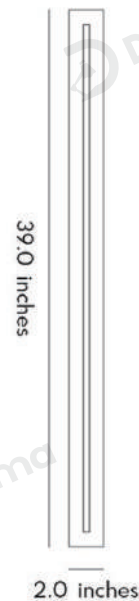

· Product Details

Material	Iron
----------	------

· Core Specifications

Length	24.0 inches
Width	2.0 inches
Depth	2.0 inches

· Basic Product Information

Product Model	L1001127-04B/ 05B/ 06B
Product Type	Linear Wall Sconces
Power Type	Hardwired
Product Color	Black

· Product Details

Material	Iron
----------	------

· Core Specifications

Length	31.0 inches
Width	2.0 inches
Depth	2.0 inches

· Basic Product Information

Product Model	LI001127-07B/ 08B/ 09B
Product Type	Linear Wall Sconces
Power Type	Hardwired
Product Color	Black

· Product Details

Material	Iron
----------	------

· Core Specifications

Length	39.0 inches
Width	2.0 inches
Depth	2.0 inches

· Basic Product Information

Product Model	LI001127-10B/ 11B/ 12B
Product Type	Linear Wall Sconces
Power Type	Hardwired
Product Color	Black

· Product Details

Material	Iron
----------	------

· Core Specifications

Length	47.0 inches
Width	2.0 inches
Depth	2.0 inches

· Basic Product Information

Product Model	LI001127-13B/ 14B/ 15B
Product Type	Linear Wall Sconces
Power Type	Hardwired
Product Color	Gold