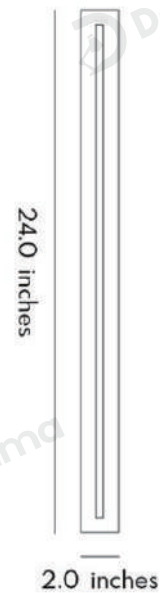

· Product Details

Material	Iron
----------	------

· Core Specifications

Length	24.0 inches
Width	2.0 inches
Depth	2.0 inches

· Basic Product Information

Product Model	L1001127-04B/ 05B/ 06B
Product Type	Linear Wall Sconces
Power Type	Hardwired
Product Color	Black

· Product Details

Material	Iron
----------	------

· Core Specifications

Length	31.0 inches
Width	2.0 inches
Depth	2.0 inches

· Basic Product Information

Product Model	LI001127-07B/ 08B/ 09B
Product Type	Linear Wall Sconces
Power Type	Hardwired
Product Color	Black

· Product Details

Material	Iron
----------	------

· Core Specifications

Length	39.0 inches
Width	2.0 inches
Depth	2.0 inches

· Basic Product Information

Product Model	LI001127-10B/ 11B/ 12B
Product Type	Linear Wall Sconces
Power Type	Hardwired
Product Color	Black

· Product Details

Material	Iron
----------	------

· Core Specifications

Length	47.0 inches
Width	2.0 inches
Depth	2.0 inches

· Basic Product Information

Product Model	LI001127-13B/ 14B/ 15B
Product Type	Linear Wall Sconces
Power Type	Hardwired
Product Color	Gold