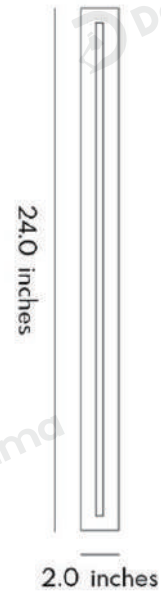

· Product Details

Material	Iron
----------	------

· Core Specifications

Length	24.0 inches
Width	2.0 inches
Depth	2.0 inches

· Basic Product Information

Product Model	L1001127-04B/ 05B/ 06B
Product Type	Linear Wall Sconces
Power Type	Hardwired
Product Color	Black

· Product Details

Material	Iron
----------	------

· Core Specifications

Length	39.0 inches
Width	2.0 inches
Depth	2.0 inches

· Basic Product Information

Product Model	LI001127-10B/ 11B/ 12B
Product Type	Linear Wall Sconces
Power Type	Hardwired
Product Color	Black

· Product Details

Material	Iron
----------	------

· Core Specifications

Length	47.0 inches
Width	2.0 inches
Depth	2.0 inches

· Basic Product Information

Product Model	LI001127-13B/ 14B/ 15B
Product Type	Linear Wall Sconces
Power Type	Hardwired
Product Color	Gold

· Product Details

Material	Iron
----------	------

· Core Specifications

Length	24.0 inches
Width	2.0 inches
Depth	2.0 inches

· Basic Product Information

Product Model	LI001127-16B/ 17B/ 18B
Product Type	Linear Wall Sconces
Power Type	Hardwired
Product Color	Gold