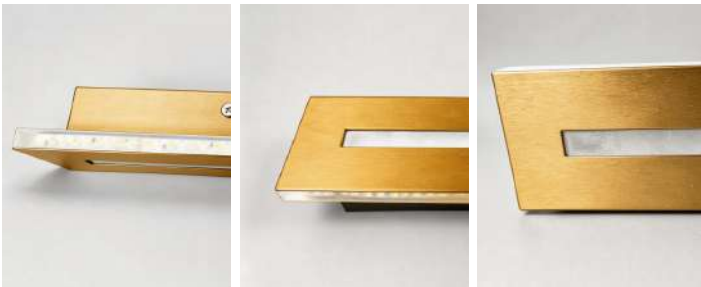

Product Name	Long Black Wall Sconces Modern LED Linear Iron Light
Style	Modern
Specification	Hardwired

This long black wall sconce has an iron frame, acrylic shade and sleek minimalist design.

It comes in two colors, four lengths, and offers 3-color temperature LED lighting.

· Product Details

Material	Iron
----------	------

· Core Specifications

Length	24.0 inches
Width	2.0 inches
Depth	2.0 inches

· Basic Product Information

Product Model	LI001127-16B/ 17B/ 18B
Product Type	Linear Wall Sconces
Power Type	Hardwired
Product Color	Gold

· Product Details

Material	Iron
----------	------

· Core Specifications

Length	31.0 inches
Width	2.0 inches
Depth	2.0 inches

· Basic Product Information

Product Model	LI001127-19B/ 20B/ 21B
Product Type	Linear Wall Sconces
Power Type	Hardwired
Product Color	Gold

· Product Details

Material	Iron
----------	------

· Core Specifications

Length	39.0 inches
Width	2.0 inches
Depth	2.0 inches

· Basic Product Information

Product Model	LI001127-22B/ 23B/ 24B
Product Type	Linear Wall Sconces
Power Type	Hardwired
Product Color	Gold