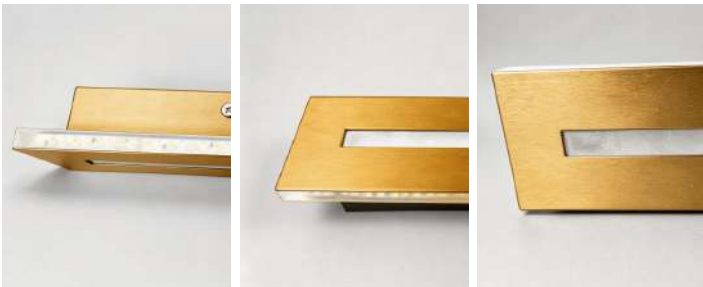

Product Name	Long Black Wall Sconces Modern LED Linear Iron Light
Style	Modern
Specification	Hardwired

This long black wall sconce has an iron frame, acrylic shade and sleek minimalist design.

It comes in two colors, four lengths, and offers 3-color temperature LED lighting.

· Product Details

Material	Iron
----------	------

· Core Specifications

Length	24.0 inches
Width	2.0 inches
Depth	2.0 inches

· Basic Product Information

Product Model	LI001127-16B/ 17B/ 18B
Product Type	Linear Wall Sconces
Power Type	Hardwired
Product Color	Gold

· Product Details

Material	Iron
----------	------

· Core Specifications

Length	31.0 inches
Width	2.0 inches
Depth	2.0 inches

· Basic Product Information

Product Model	LI001127-19B/ 20B/ 21B
Product Type	Linear Wall Sconces
Power Type	Hardwired
Product Color	Gold

· Product Details

Material	Iron
----------	------

· Core Specifications

Length	39.0 inches
Width	2.0 inches
Depth	2.0 inches

· Basic Product Information

Product Model	LI001127-22B/ 23B/ 24B
Product Type	Linear Wall Sconces
Power Type	Hardwired
Product Color	Gold