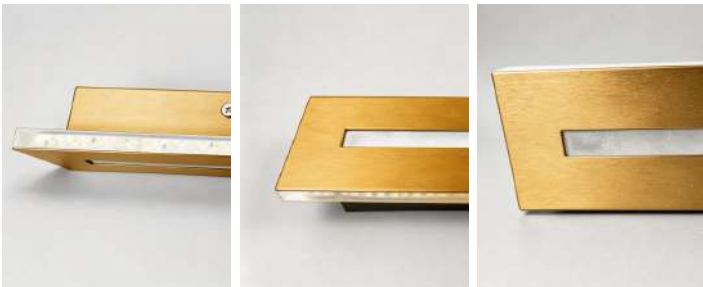

Product Name	Long Black Wall Sconces Modern LED Linear Iron Light
Style	Modern
Specification	Hardwired

This long black wall sconce has an iron frame, acrylic shade and sleek minimalist design.

It comes in two colors, four lengths, and offers 3-color temperature LED lighting.

· Product Details

Material	Iron
----------	------

· Core Specifications

Length	39.0 inches
Width	2.0 inches
Depth	2.0 inches

· Basic Product Information

Product Model	LI001127-10B/ 11B/ 12B
Product Type	Linear Wall Sconces
Power Type	Hardwired
Product Color	Black

· Product Details

Material	Iron
----------	------

· Core Specifications

Length	47.0 inches
Width	2.0 inches
Depth	2.0 inches

· Basic Product Information

Product Model	LI001127-13B/ 14B/ 15B
Product Type	Linear Wall Sconces
Power Type	Hardwired
Product Color	Gold

· Product Details

Material	Iron
----------	------

· Core Specifications

Length	24.0 inches
Width	2.0 inches
Depth	2.0 inches

· Basic Product Information

Product Model	LI001127-16B/ 17B/ 18B
Product Type	Linear Wall Sconces
Power Type	Hardwired
Product Color	Gold