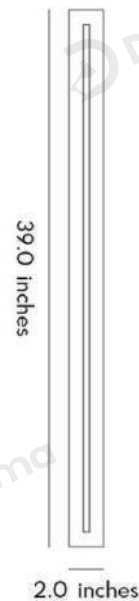

· Product Details

Material	Iron
----------	------

· Core Specifications

Length	24.0 inches
Width	2.0 inches
Depth	2.0 inches

· Basic Product Information

Product Model	L1001127-04B/ 05B/ 06B
Product Type	Linear Wall Sconces
Power Type	Hardwired
Product Color	Black

· Product Details

Material	Iron
----------	------

· Core Specifications

Length	24.0 inches
Width	2.0 inches
Depth	2.0 inches

· Basic Product Information

Product Model	LI001127-16B/ 17B/ 18B
Product Type	Linear Wall Sconces
Power Type	Hardwired
Product Color	Gold

· Product Details

Material	Iron
----------	------

· Core Specifications

Length	31.0 inches
Width	2.0 inches
Depth	2.0 inches

· Basic Product Information

Product Model	LI001127-19B/ 20B/ 21B
Product Type	Linear Wall Sconces
Power Type	Hardwired
Product Color	Gold

· Product Details

Material	Iron
----------	------

· Core Specifications

Length	39.0 inches
Width	2.0 inches
Depth	2.0 inches

· Basic Product Information

Product Model	LI001127-22B/ 23B/ 24B
Product Type	Linear Wall Sconces
Power Type	Hardwired
Product Color	Gold