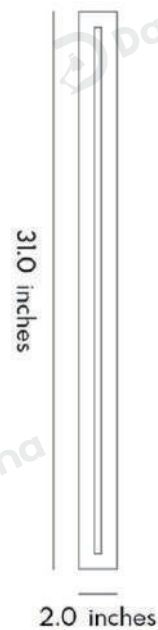

· Product Details

Material	Iron
----------	------

· Core Specifications

Length	24.0 inches
Width	2.0 inches
Depth	2.0 inches

· Basic Product Information

Product Model	L1001127-04B/ 05B/ 06B
Product Type	Linear Wall Sconces
Power Type	Hardwired
Product Color	Black

· Product Details

Material	Iron
----------	------

· Core Specifications

Length	31.0 inches
Width	2.0 inches
Depth	2.0 inches

· Basic Product Information

Product Model	LI001127-07B/ 08B/ 09B
Product Type	Linear Wall Sconces
Power Type	Hardwired
Product Color	Black

· Product Details

Material	Iron
----------	------

· Core Specifications

Length	39.0 inches
Width	2.0 inches
Depth	2.0 inches

· Basic Product Information

Product Model	LI001127-10B/ 11B/ 12B
Product Type	Linear Wall Sconces
Power Type	Hardwired
Product Color	Black

· Product Details

Material	Iron
----------	------

· Core Specifications

Length	47.0 inches
Width	2.0 inches
Depth	2.0 inches

· Basic Product Information

Product Model	LI001127-13B/ 14B/ 15B
Product Type	Linear Wall Sconces
Power Type	Hardwired
Product Color	Gold