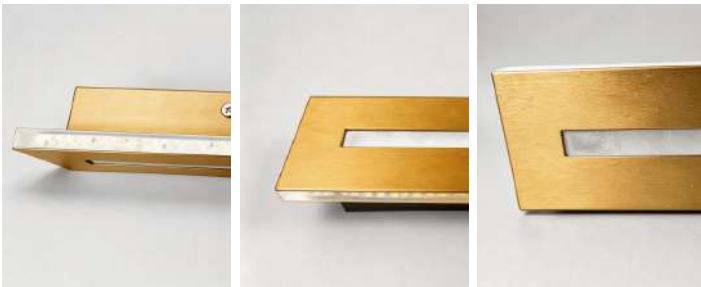

Product Name	Long Black Wall Sconces Modern LED Linear Iron Light
Style	Modern
Specification	Hardwired

This long black wall sconce has an iron frame, acrylic shade and sleek minimalist design.

It comes in two colors, four lengths, and offers 3-color temperature LED lighting.

· Product Details

Material	Iron
----------	------

· Core Specifications

Length	47.0 inches
Width	2.0 inches
Depth	2.0 inches

· Basic Product Information

Product Model	LI001127-13B/ 14B/ 15B
Product Type	Linear Wall Sconces
Power Type	Hardwired
Product Color	Gold

· Product Details

Material	Iron
----------	------

· Core Specifications

Length	24.0 inches
Width	2.0 inches
Depth	2.0 inches

· Basic Product Information

Product Model	LI001127-16B/ 17B/ 18B
Product Type	Linear Wall Sconces
Power Type	Hardwired
Product Color	Gold

· Product Details

Material	Iron
----------	------

· Core Specifications

Length	31.0 inches
Width	2.0 inches
Depth	2.0 inches

· Basic Product Information

Product Model	LI001127-19B/ 20B/ 21B
Product Type	Linear Wall Sconces
Power Type	Hardwired
Product Color	Gold