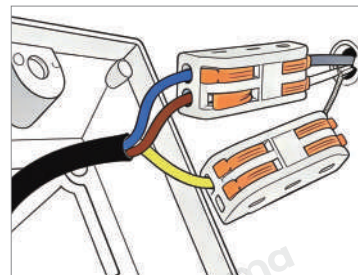

Hardwired

Blue: Neutral wire
Brown: Live wire
Yellow: Ground wire

• Core Performance Indicators

Installation Method

Wall Mount - Easy installation: Fix the base on the wall, wire then install the lamp body.