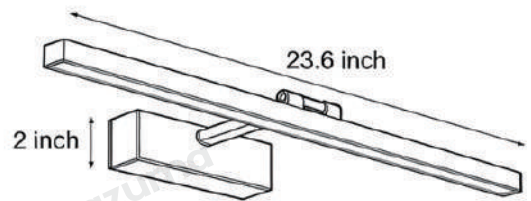

· Product Details

Material	Hardware
----------	----------

· Core Specifications

Length	23.6 inches
Width	2.0 inches
Depth	6.9 inches

· Basic Product Information

Product Model	LI001129-03B/ 04B
Product Type	Vanity Light Bar
Power Type	Hardwired
Product Color	Black

· Product Details

Material	Hardware
----------	----------

· Core Specifications

Length	35.4 inches
Width	2.0 inches
Depth	6.9 inches

· Basic Product Information

Product Model	L1001129-05B/ 06B
Product Type	Vanity Light Bar
Power Type	Hardwired
Product Color	Black

· Product Details

Material	Hardware
----------	----------

· Core Specifications

Length	43.3 inches
Width	2.0 inches
Depth	6.9 inches

· Basic Product Information

Product Model	L1001129-07B/ 08B
Product Type	Vanity Light Bar
Power Type	Hardwired
Product Color	White

· Product Details

Material	Hardware
----------	----------

· Core Specifications

Length	23.6 inches
Width	2.0 inches
Depth	6.9 inches

· Basic Product Information

Product Model	LI001129-09B/ 10B
Product Type	Vanity Light Bar
Power Type	Hardwired
Product Color	White