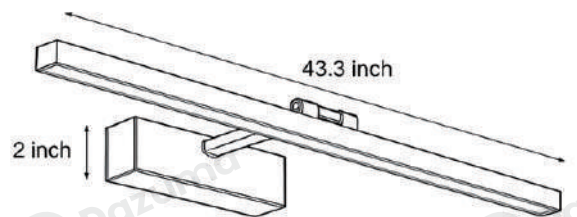

· Product Details

Material	Hardware
----------	----------

· Core Specifications

Length	23.6 inches
Width	2.0 inches
Depth	6.9 inches

· Basic Product Information

Product Model	LI001129-03B/ 04B
Product Type	Vanity Light Bar
Power Type	Hardwired
Product Color	Black

· Product Details

Material	Hardware
----------	----------

· Core Specifications

Length	35.4 inches
Width	2.0 inches
Depth	6.9 inches

· Basic Product Information

Product Model	L1001129-05B/ 06B
Product Type	Vanity Light Bar
Power Type	Hardwired
Product Color	Black

· Product Details

Material	Hardware
----------	----------

· Core Specifications

Length	43.3 inches
Width	2.0 inches
Depth	6.9 inches

· Basic Product Information

Product Model	L1001129-07B/ 08B
Product Type	Vanity Light Bar
Power Type	Hardwired
Product Color	White

· Product Details

Material	Hardware
----------	----------

· Core Specifications

Length	23.6 inches
Width	2.0 inches
Depth	6.9 inches

· Basic Product Information

Product Model	LI001129-09B/ 10B
Product Type	Vanity Light Bar
Power Type	Hardwired
Product Color	White