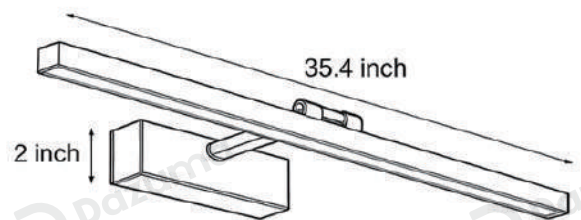

· Product Details

Material	Hardware
----------	----------

· Core Specifications

Length	35.4 inches
Width	2.0 inches
Depth	6.9 inches

· Basic Product Information

Product Model	L1001129-05B/ 06B
Product Type	Vanity Light Bar
Power Type	Hardwired
Product Color	Black

· Product Details

Material	Hardware
----------	----------

· Core Specifications

Length	43.3 inches
Width	2.0 inches
Depth	6.9 inches

· Basic Product Information

Product Model	L1001129-07B/ 08B
Product Type	Vanity Light Bar
Power Type	Hardwired
Product Color	White

· Product Details

Material	Hardware
----------	----------

· Core Specifications

Length	23.6 inches
Width	2.0 inches
Depth	6.9 inches

· Basic Product Information

Product Model	LI001129-09B/ 10B
Product Type	Vanity Light Bar
Power Type	Hardwired
Product Color	White

· Product Details

Material	Hardware
----------	----------

· Core Specifications

Length	35.4 inches
Width	2.0 inches
Depth	6.9 inches

· Basic Product Information

Product Model	LI001129-11B/ 12B
Product Type	Vanity Light Bar
Power Type	Hardwired
Product Color	White