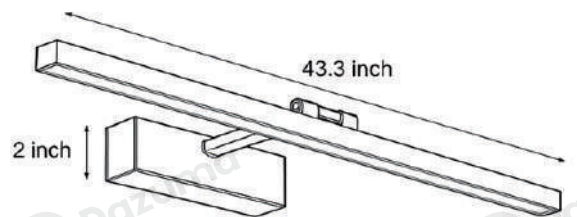

· Product Details

Material	Hardware
----------	----------

· Core Specifications

Length	43.3 inches
Width	2.0 inches
Depth	6.9 inches

· Basic Product Information

Product Model	L1001129-07B/ 08B
Product Type	Vanity Light Bar
Power Type	Hardwired
Product Color	White

· Product Details

Material	Hardware
----------	----------

· Core Specifications

Length	23.6 inches
Width	2.0 inches
Depth	6.9 inches

· Basic Product Information

Product Model	LI001129-09B/ 10B
Product Type	Vanity Light Bar
Power Type	Hardwired
Product Color	White

· Product Details

Material	Hardware
----------	----------

· Core Specifications

Length	35.4 inches
Width	2.0 inches
Depth	6.9 inches

· Basic Product Information

Product Model	LI001129-11B/ 12B
Product Type	Vanity Light Bar
Power Type	Hardwired
Product Color	White

· Product Details

Material	Hardware
----------	----------

· Core Specifications

Length	43.3 inches
Width	2.0 inches
Depth	6.9 inches

Voltage	AC110- 240V
Light Source Type	LED Integrated
Light Source Included	Yes
Color Temperature	3000- 6000K
Dimmable	No