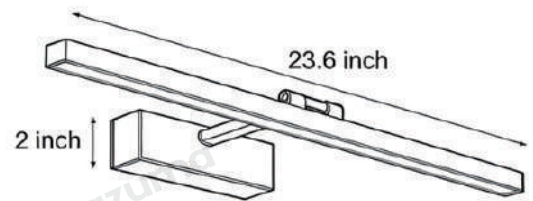

· Product Details

Material	Hardware
----------	----------

· Core Specifications

Length	23.6 inches
Width	2.0 inches
Depth	6.9 inches

· Basic Product Information

Product Model	LI001129-03B/ 04B
Product Type	Vanity Light Bar
Power Type	Hardwired
Product Color	Black

· Product Details

Material	Hardware
----------	----------

· Core Specifications

Length	35.4 inches
Width	2.0 inches
Depth	6.9 inches

· Basic Product Information

Product Model	L1001129-05B/ 06B
Product Type	Vanity Light Bar
Power Type	Hardwired
Product Color	Black

· Product Details

Material	Hardware
----------	----------

· Core Specifications

Length	43.3 inches
Width	2.0 inches
Depth	6.9 inches

· Basic Product Information

Product Model	L1001129-07B/ 08B
Product Type	Vanity Light Bar
Power Type	Hardwired
Product Color	White

· Product Details

Material	Hardware
----------	----------

· Core Specifications

Length	23.6 inches
Width	2.0 inches
Depth	6.9 inches

· Basic Product Information

Product Model	LI001129-09B/ 10B
Product Type	Vanity Light Bar
Power Type	Hardwired
Product Color	White