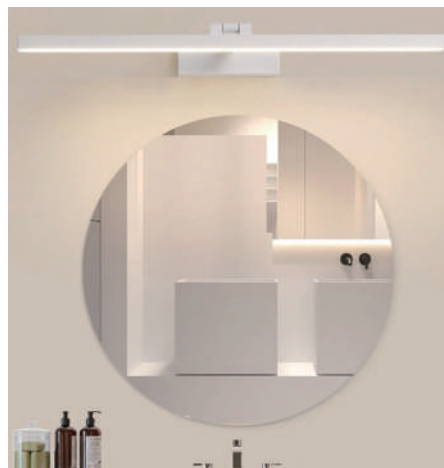

Product Name	Bath Bar Vanity Light Rotatable Linear LED Metal Light
Style	Simple
Specification	Hardwired

This bath bar vanity light has a metal frame, acrylic shade and two colors with three lengths.

Its rotatable body adjusts light direction with 2835 LED in warm or white light.

IP54 rated and modern-styled, it is perfect for bathroom mirrors and daily grooming.