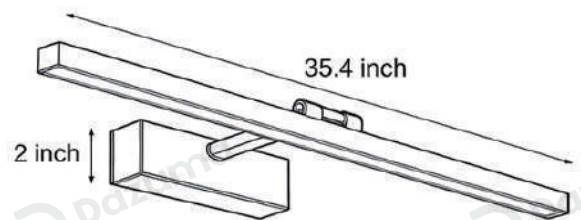

· Product Details

Material	Hardware
----------	----------

· Core Specifications

Length	23.6 inches
Width	2.0 inches
Depth	6.9 inches

· Basic Product Information

Product Model	LI001129-03B/ 04B
Product Type	Vanity Light Bar
Power Type	Hardwired
Product Color	Black

· Product Details

Material	Hardware
----------	----------

· Core Specifications

Length	35.4 inches
Width	2.0 inches
Depth	6.9 inches

· Basic Product Information

Product Model	L1001129-05B/ 06B
Product Type	Vanity Light Bar
Power Type	Hardwired
Product Color	Black

· Product Details

Material	Hardware
----------	----------

· Core Specifications

Length	43.3 inches
Width	2.0 inches
Depth	6.9 inches

· Basic Product Information

Product Model	L1001129-07B/ 08B
Product Type	Vanity Light Bar
Power Type	Hardwired
Product Color	White

· Product Details

Material	Hardware
----------	----------

· Core Specifications

Length	23.6 inches
Width	2.0 inches
Depth	6.9 inches

· Basic Product Information

Product Model	LI001129-09B/ 10B
Product Type	Vanity Light Bar
Power Type	Hardwired
Product Color	White