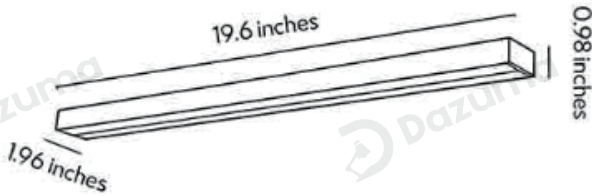

Product Name Indoor Wall Washer Light

Style Nordic Style

Specification 20" / 24" / 28"

This indoor wall washer features a slim linear profile specially designed for flat low-profile mirrors.

Crafted from high-quality aluminum and acrylic, the fixture is durable with a smooth surface. It comes in two finishes: brushed silver and brushed black. Built-in integrated LED delivers bright, energy-saving and glare-free lighting.

Available in three lengths, it can be mounted horizontally above the mirror or vertically on both sides to fit different layout needs.

· Basic Product Information

| | |
|---------------|------------------|
| Product Model | LI001130 |
| Product Type | Vanity Light Bar |
| Power Type | Hardwired |
| Product Color | Black / Silver |

· Product Details

| | |
|----------|--------------------|
| Material | Aluminum + Acrylic |
|----------|--------------------|

• Core Specifications

| | |
|--------|-------------|
| Width | 0.98 inches |
| Depth | 19.6 inches |
| Height | 1.96 inches |

| | |
|--------|-------------|
| Width | 0.98 inches |
| Depth | 23.6 inches |
| Height | 1.96 inches |

| | |
|--------|-------------|
| Width | 0.98 inches |
| Depth | 27.5 inches |
| Height | 1.96 inches |