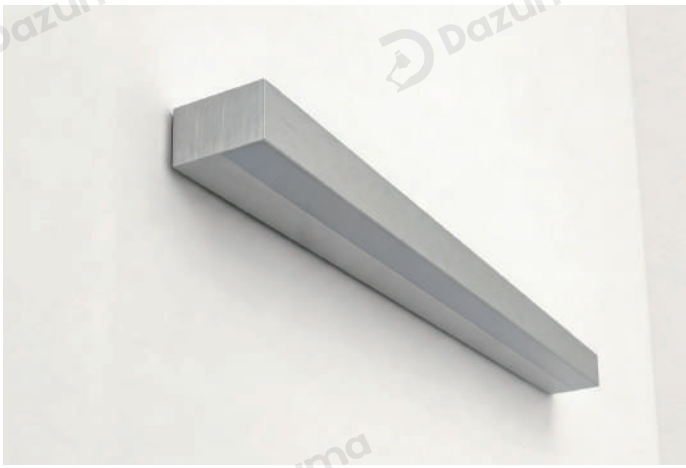

Voltage	AC110V
Light Source Type	LED
Light Source Included	Yes
Color Temperature	3000K/600K
Dimmable	No
CRI	90
IP Rating	IP44
Hardwired