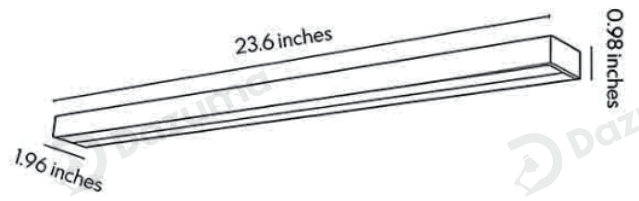

Product Name Indoor Wall Washer Light

Style Nordic Style

Specification 20" / 24" / 28"

This indoor wall washer features a slim linear profile specially designed for flat low-profile mirrors.

Crafted from high-quality aluminum and acrylic, the fixture is durable with a smooth surface. It comes in two finishes: brushed silver and brushed black. Built-in integrated LED delivers bright, energy-saving and glare-free lighting.

Available in three lengths, it can be mounted horizontally above the mirror or vertically on both sides to fit different layout needs.

· Basic Product Information

| | |
|---------------|------------------|
| Product Model | LI001130 |
| Product Type | Vanity Light Bar |
| Power Type | Hardwired |
| Product Color | Black / Silver |

· Product Details

| | |
|----------|--------------------|
| Material | Aluminum + Acrylic |
|----------|--------------------|

• Core Specifications

| | |
|--------|-------------|
| Width | 0.98 inches |
| Depth | 19.6 inches |
| Height | 1.96 inches |

| | |
|--------|-------------|
| Width | 0.98 inches |
| Depth | 23.6 inches |
| Height | 1.96 inches |

| | |
|--------|-------------|
| Width | 0.98 inches |
| Depth | 27.5 inches |
| Height | 1.96 inches |