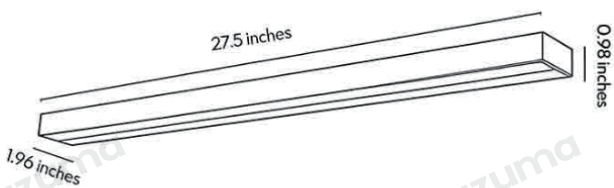

Product Name Indoor Wall Washer Light

Style Nordic Style

Specification 20" / 24" / 28"

This indoor wall washer features a slim linear profile specially designed for flat low-profile mirrors.

Crafted from high-quality aluminum and acrylic, the fixture is durable with a smooth surface. It comes in two finishes: brushed silver and brushed black. Built-in integrated LED delivers bright, energy-saving and glare-free lighting.

Available in three lengths, it can be mounted horizontally above the mirror or vertically on both sides to fit different layout needs.

· Basic Product Information

| | |
|---------------|------------------|
| Product Model | LI001130 |
| Product Type | Vanity Light Bar |
| Power Type | Hardwired |
| Product Color | Black / Silver |

· Product Details

| | |
|----------|--------------------|
| Material | Aluminum + Acrylic |
|----------|--------------------|

• Core Specifications

| | |
|--------|-------------|
| Width | 0.98 inches |
| Depth | 19.6 inches |
| Height | 1.96 inches |

| | |
|--------|-------------|
| Width | 0.98 inches |
| Depth | 23.6 inches |
| Height | 1.96 inches |

| | |
|--------|-------------|
| Width | 0.98 inches |
| Depth | 27.5 inches |
| Height | 1.96 inches |