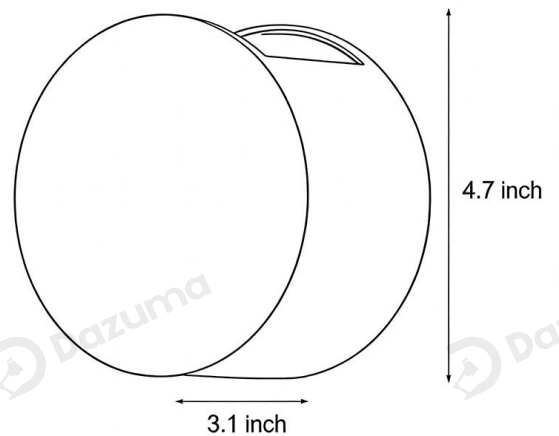

· Product Details

Material	Aluminum, Optical Lens
----------	------------------------

· Core Specifications

Length	4.7 inches
Width	4.7 inches
Depth	3.1 inches

· Basic Product Information

Product Model	LI001175-03B/04B/07B/08B
Product Type	Up & Down Wall Lights
Power Type	Hardwired
Product Color	White

· Product Details

Material	Aluminum, Optical Lens
----------	------------------------

· Core Specifications

Length	4.7 inches
Width	4.7 inches
Depth	3.1 inches

Voltage	AC85-265V
Light Source Type	LED
Light Source Included	Yes
Color Temperature	3000- 6000K
Dimmable	No
CRI	Ra > 80