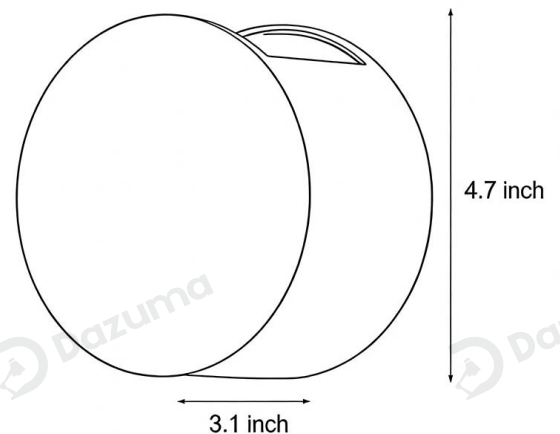

· Product Details

Material	Aluminum, Optical Lens
----------	------------------------

· Core Specifications

Length	4.7 inches
Width	4.7 inches
Depth	3.1 inches

· Basic Product Information

Product Model	LI001175-03B/04B/07B/08B
Product Type	Up & Down Wall Lights
Power Type	Hardwired
Product Color	White

· Product Details

Material	Aluminum, Optical Lens
----------	------------------------

· Core Specifications

Length	4.7 inches
Width	4.7 inches
Depth	3.1 inches

Voltage	AC85-265V
Light Source Type	LED
Light Source Included	Yes
Color Temperature	3000- 6000K
Dimmable	No
CRI	Ra > 80