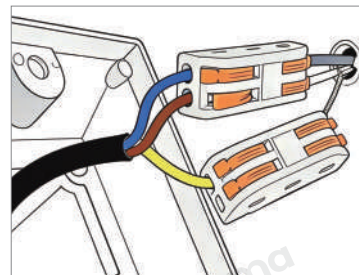

Product Name	Up and Down Wall Lights Round Waterproof LED Light
Style	Modern
Specification	Hardwired

This round up-down wall light suits indoor & outdoor use with modern simple profile.

It offers symmetric or asymmetric light with optical lens for clear wall-washing effect.

· Product Details

Material	Aluminum, Optical Lens
----------	------------------------

· Core Specifications

Length	4.7 inches
Width	4.7 inches
Depth	3.1 inches

Voltage	AC85-265V
Light Source Type	LED
Light Source Included	Yes
Color Temperature	3000- 6000K
Dimmable	No
CRI	Ra > 80

Hardwired

Blue: Neutral wire
 Brown: Live wire
 Yellow: Ground wire

· Core Performance Indicators

Installation Method

Wall Mount - Easy installation: Fix the base on the wall, wire then install the lamp body.