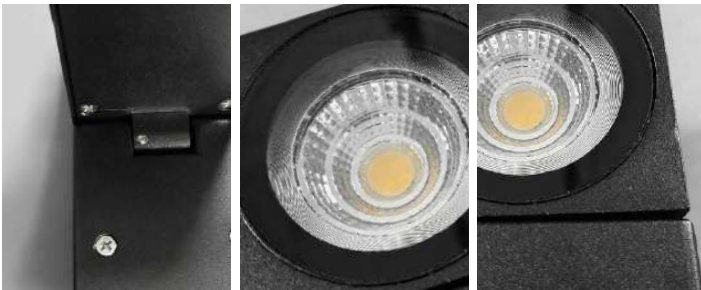

Product Model	LI001181-01B/ 02B
Product Type	Motion Sensor Wall Lights
Power Type	Hardwired
Product Color	Black

· Product Details

Material	Aluminum, Glass

· Core Specifications

Length	3.9 inches
Width	2.5 inches
Depth	3.7 inches