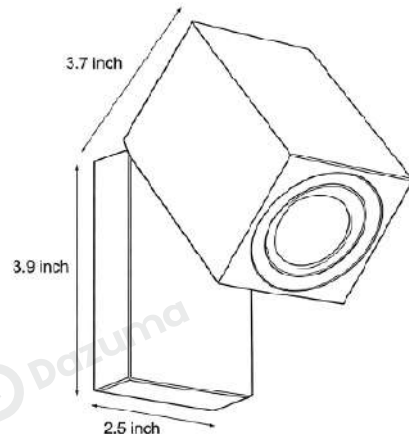

## · Core Specifications

Length	3.9 inches
Width	2.5 inches
Depth	3.7 inches

## · Core Specifications

Length	3.9 inches
Width	2.5 inches
Depth	3.7 inches

Voltage	AC85-265V
Light Source Type	COB
Light Source Included	Yes
Color Temperature	3000- 6000K
Dimmable	No
CRI	80
IP Rating	IP65
Hardwired	