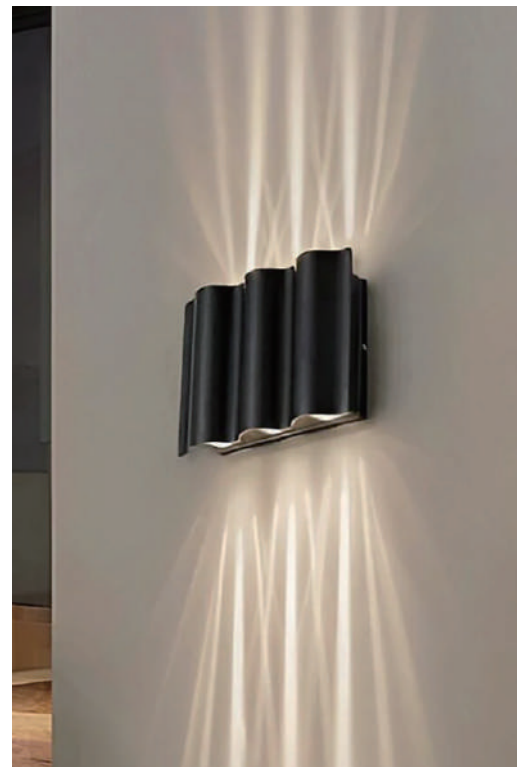

Product Name	Wall Light Wavy Aluminum Outdoor LED Up-Down Light
Style	Modern
Specification	Hardwired

This beam wall light has a wavy curved design, die-cast aluminum body and glass shade.

It comes in 2/4/6-light models with up-down LED in cool or warm white.

## · Basic Product Information

---

Product Model	L1001186-01B/ 02B
Product Type	Up & Down Wall Lights
Power Type	Hardwired
Product Color	Black