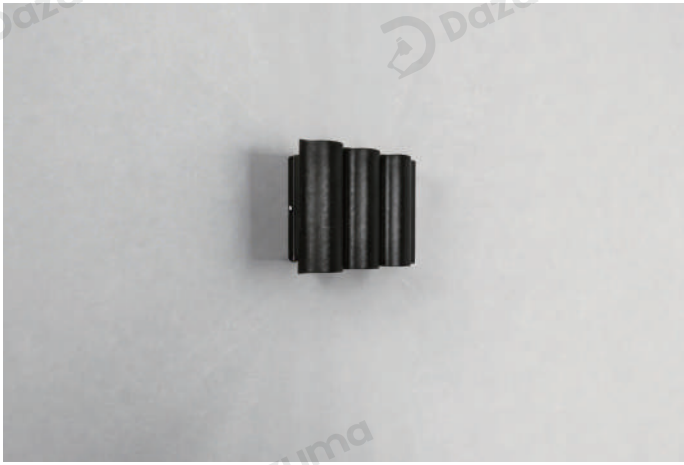

Product Name	Wall Light Wavy Aluminum Outdoor LED Up-Down Light
Style	Modern
Specification	Hardwired

This beam wall light has a wavy curved design, die-cast aluminum body and glass shade.

It comes in 2/4/6-light models with up-down LED in cool or warm white.

## · Core Specifications

Length	6.3 inches
Width	7.9 inches
Depth	2.4 inches

## · Basic Product Information

Product Model	L1001186-05B/ 06B
Product Type	Up & Down Wall Lights
Power Type	Hardwired
Product Color	Black

## · Core Specifications

Length	6.3 inches
Width	8.3 inches
Depth	2.6 inches

Voltage	AC85- 265V
Light Source Type	LED
Light Source Included	Yes
Color Temperature	3000- 6000K
Dimmable	No
IP Rating	IP54

Hardwired