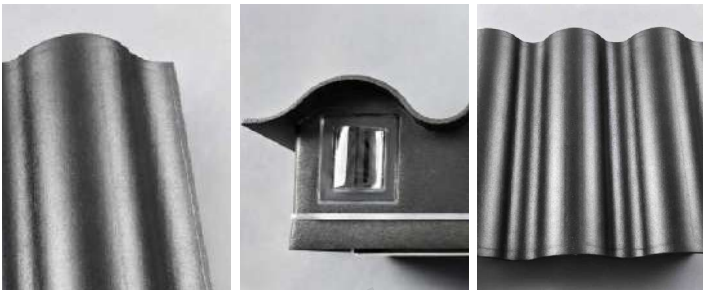

Product Model	L1001186-01B/ 02B
Product Type	Up & Down Wall Lights
Power Type	Hardwired
Product Color	Black

· Product Details

Material	Die-casting Aluminum

· Core Specifications

Length	7.9 inches
Width	6.3 inches
Depth	2.4 inches