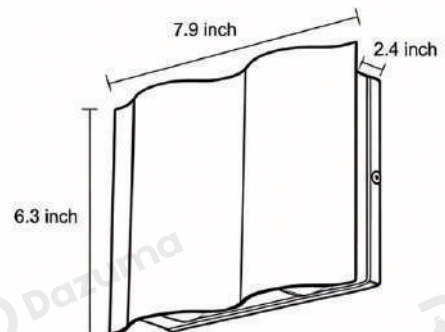

## · Core Specifications

---

Length	7.9 inches
Width	6.3 inches
Depth	2.4 inches

---

## · Core Specifications

Length	6.3 inches
Width	7.9 inches
Depth	2.4 inches

## · Core Specifications

Length	6.3 inches
Width	8.3 inches
Depth	2.6 inches

Voltage	AC85- 265V
Light Source Type	LED
Light Source Included	Yes
Color Temperature	3000- 6000K
Dimmable	No
IP Rating	IP54

Hardwired