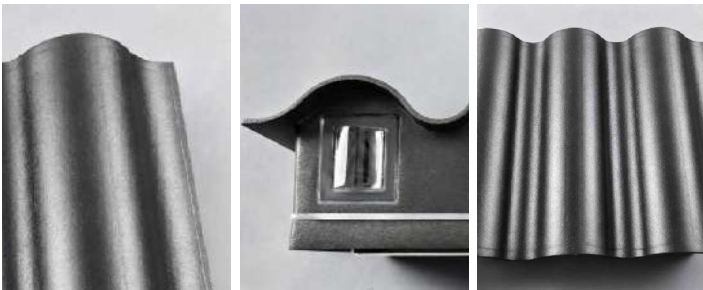

Product Model	L1001186-03B/ 04B
Product Type	Up & Down Wall Lights
Power Type	Hardwired
Product Color	Black

· Product Details

Material	Die-casting Aluminum

· Core Specifications

Length	6.3 inches
Width	7.9 inches
Depth	2.4 inches