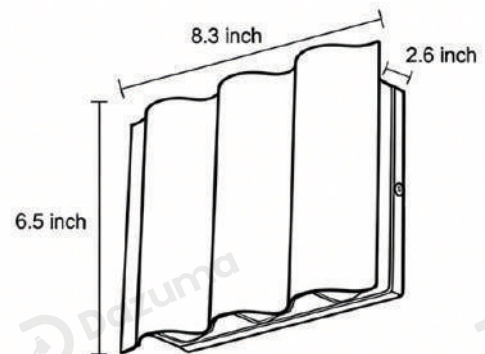

## · Core Specifications

---

Length	7.9 inches
Width	6.3 inches
Depth	2.4 inches

---

## · Core Specifications

Length	6.3 inches
Width	7.9 inches
Depth	2.4 inches

## · Product Details

Material	Die-casting Aluminum
----------	----------------------

## · Core Specifications

Length	6.3 inches
Width	8.3 inches
Depth	2.6 inches

Voltage	AC85- 265V
Light Source Type	LED
Light Source Included	Yes
Color Temperature	3000- 6000K
Dimmable	No
IP Rating	IP54

Hardwired