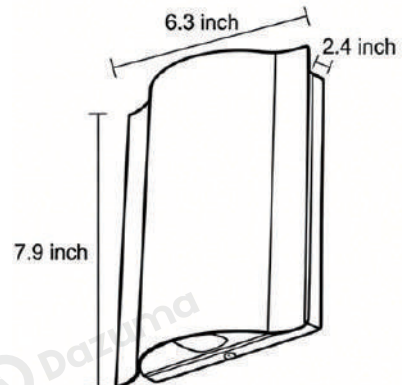

## · Product Details

---

Material	Die-casting Aluminum
----------	----------------------

## · Core Specifications

---

Length	7.9 inches
Width	6.3 inches
Depth	2.4 inches

---

## · Core Specifications

Length	6.3 inches
Width	7.9 inches
Depth	2.4 inches

## · Core Specifications

Length	6.3 inches
Width	8.3 inches
Depth	2.6 inches

Voltage	AC85- 265V
Light Source Type	LED
Light Source Included	Yes
Color Temperature	3000- 6000K
Dimmable	No
IP Rating	IP54

Hardwired