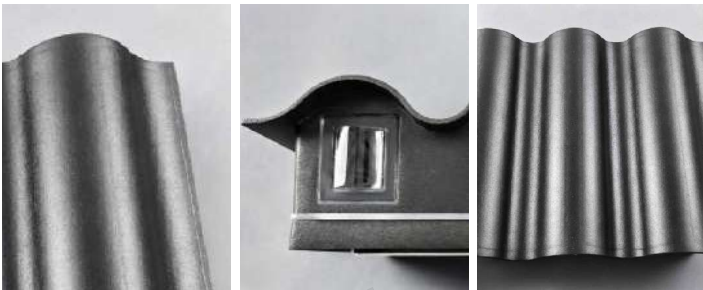

Product Model	L1001186-05B/ 06B
Product Type	Up & Down Wall Lights
Power Type	Hardwired
Product Color	Black

· Product Details

Material	Die-casting Aluminum

· Core Specifications

Length	6.3 inches
Width	8.3 inches
Depth	2.6 inches