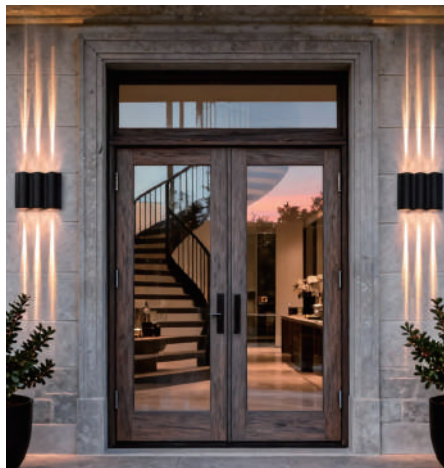

Product Name	Wall Light Wavy Aluminum Outdoor LED Up-Down Light
Style	Modern
Specification	Hardwired

This beam wall light has a wavy curved design, die-cast aluminum body and glass shade.

It comes in 2/4/6-light models with up-down LED in cool or warm white.

IP54 rated, it suits villas, corridors and balconies with dynamic light and shadow.