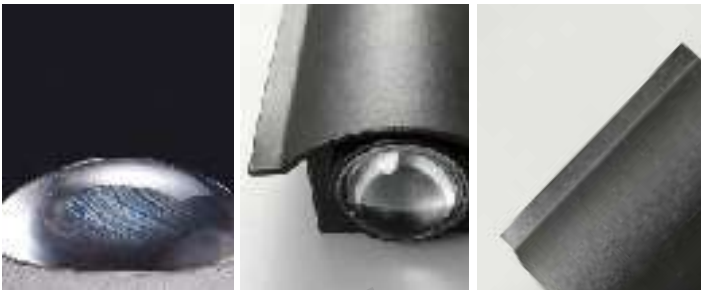

Product Model	LI001187-04B
Product Type	Up & Down Wall Sconces
Power Type	Hardwired
Product Color	Black

· Product Details

Material	Aluminum, Optical Lens

· Core Specifications

Length	3.1 inches
Width	9.1 inches
Depth	1.7 inches