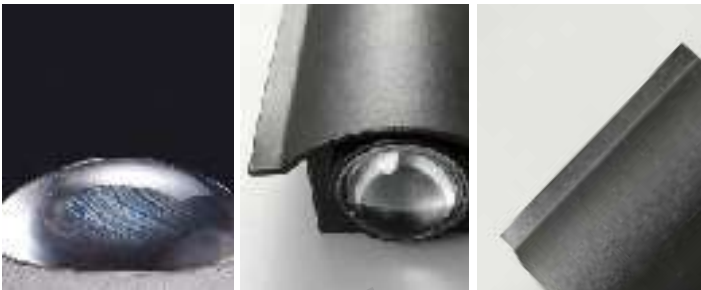

Product Model	LI001187-02B
Product Type	Up & Down Wall Sconces
Power Type	Hardwired
Product Color	Black

· Product Details

Material	Aluminum, Optical Lens

· Core Specifications

Length	3.1 inches
Width	4.7 inches
Depth	1.7 inches