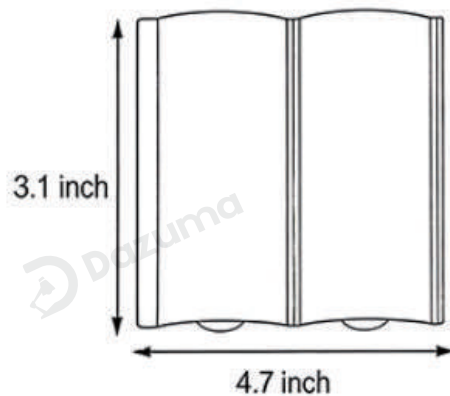

## · Core Specifications

---

Length	3.1 inches
Width	2.6 inches
Depth	1.7 inches

---

## · Core Specifications

---

Length	3.1 inches
Width	4.7 inches
Depth	1.7 inches

---

## · Core Specifications

---

Length	3.1 inches
Width	6.9 inches
Depth	1.7 inches

---

## · Core Specifications

Length	3.1 inches
Width	9.1 inches
Depth	1.7 inches

Voltage	AC110-265V
Light Source Type	LED
Light Source Included	Yes
Color Temperature	3000K
Dimmable	No
IP Rating	IP65

Hardwired