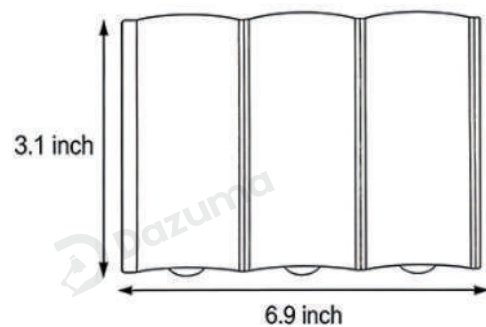

## · Core Specifications

---

Length	3.1 inches
Width	2.6 inches
Depth	1.7 inches

---

## · Core Specifications

---

Length	3.1 inches
Width	4.7 inches
Depth	1.7 inches

---

## · Core Specifications

---

Length	3.1 inches
Width	6.9 inches
Depth	1.7 inches

---

## · Core Specifications

Length	3.1 inches
Width	9.1 inches
Depth	1.7 inches

Voltage	AC110-265V
Light Source Type	LED
Light Source Included	Yes
Color Temperature	3000K
Dimmable	No
IP Rating	IP65

Hardwired