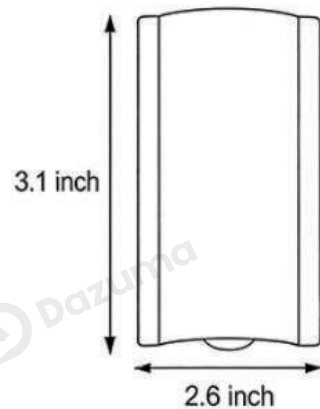

## · Core Specifications

---

Length	3.1 inches
Width	2.6 inches
Depth	1.7 inches

---

## · Core Specifications

---

Length	3.1 inches
Width	4.7 inches
Depth	1.7 inches

---

## · Core Specifications

---

Length	3.1 inches
Width	6.9 inches
Depth	1.7 inches

---

## · Core Specifications

Length	3.1 inches
Width	9.1 inches
Depth	1.7 inches

Voltage	AC110-265V
Light Source Type	LED
Light Source Included	Yes
Color Temperature	3000K
Dimmable	No
IP Rating	IP65

Hardwired