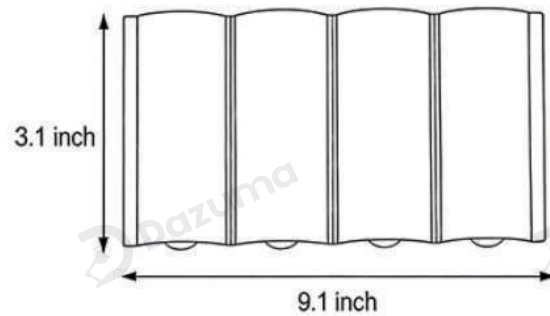

## · Core Specifications

---

Length	3.1 inches
Width	2.6 inches
Depth	1.7 inches

---

## · Core Specifications

---

Length	3.1 inches
Width	4.7 inches
Depth	1.7 inches

---

## · Core Specifications

---

Length	3.1 inches
Width	6.9 inches
Depth	1.7 inches

---

## · Core Specifications

Length	3.1 inches
Width	9.1 inches
Depth	1.7 inches

Voltage	AC110-265V
Light Source Type	LED
Light Source Included	Yes
Color Temperature	3000K
Dimmable	No
IP Rating	IP65

Hardwired