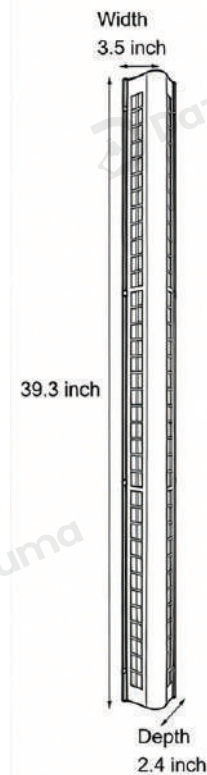

· Product Details

Material	ABS material
----------	--------------

· Core Specifications

Length	7.9 inches
Width	3.5 inches
Depth	2.4 inches

· Basic Product Information

Product Model	LI001190-03B/ 04B
Product Type	Linear Wall Lights
Power Type	Solar Powered
Product Color	Black

· Product Details

Material	ABS material
----------	--------------

· Core Specifications

Length	23.6 inches
Width	3.5 inches
Depth	2.4 inches

· Basic Product Information

Product Model	LI001190-05B/ 06B
Product Type	Linear Wall Lights
Power Type	Solar Powered
Product Color	Black

· Product Details

Material ABS material

Width
3.5 inch

31.5 inch

Depth
2.4 inch

· Core Specifications

Length	31.5 inches
Width	3.5 inches
Depth	2.4 inches

· **Basic Product Information**

Product Model	L1001190-07B/ 08B
Product Type	Linear Wall Lights
Power Type	Solar Powered
Product Color	Black

· **Product Details**

Material ABS material

· **Core Specifications**

Length	39.3 inches
Width	3.5 inches
Depth	2.4 inches