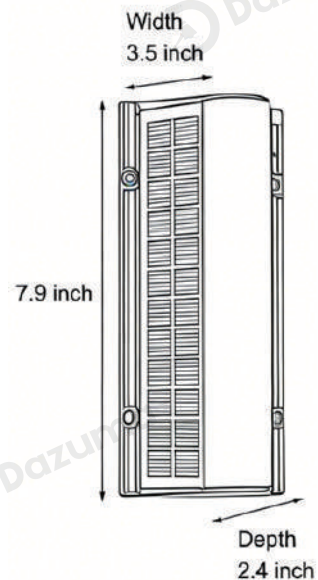

· Product Details

Material	ABS material
----------	--------------

· Core Specifications

Length	7.9 inches
Width	3.5 inches
Depth	2.4 inches

· Basic Product Information

Product Model	LI001190-03B/ 04B
Product Type	Linear Wall Lights
Power Type	Solar Powered
Product Color	Black

· Product Details

Material	ABS material
----------	--------------

· Core Specifications

Length	23.6 inches
Width	3.5 inches
Depth	2.4 inches

· Basic Product Information

Product Model	LI001190-05B/ 06B
Product Type	Linear Wall Lights
Power Type	Solar Powered
Product Color	Black

· Product Details

Material ABS material

Width
3.5 inch

31.5 inch

Depth
2.4 inch

· Core Specifications

Length	31.5 inches
Width	3.5 inches
Depth	2.4 inches

· **Basic Product Information**

Product Model	L1001190-07B/ 08B
Product Type	Linear Wall Lights
Power Type	Solar Powered
Product Color	Black

· **Product Details**

Material ABS material

· **Core Specifications**

Length	39.3 inches
Width	3.5 inches
Depth	2.4 inches