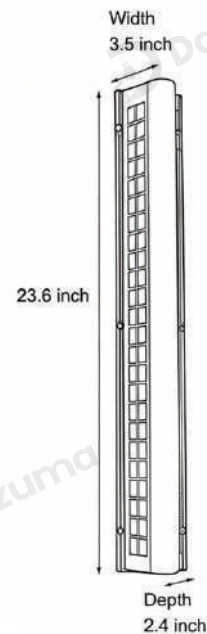

· Product Details

Material	ABS material
----------	--------------

· Core Specifications

Length	7.9 inches
Width	3.5 inches
Depth	2.4 inches

· Basic Product Information

Product Model	LI001190-03B/ 04B
Product Type	Linear Wall Lights
Power Type	Solar Powered
Product Color	Black

· Product Details

Material	ABS material
----------	--------------

· Core Specifications

Length	23.6 inches
Width	3.5 inches
Depth	2.4 inches

· Basic Product Information

Product Model	LI001190-05B/ 06B
Product Type	Linear Wall Lights
Power Type	Solar Powered
Product Color	Black

· Product Details

Material ABS material

Width
3.5 inch

31.5 inch

Depth
2.4 inch

· Core Specifications

Length	31.5 inches
Width	3.5 inches
Depth	2.4 inches

· **Basic Product Information**

Product Model	L1001190-07B/ 08B
Product Type	Linear Wall Lights
Power Type	Solar Powered
Product Color	Black

· **Product Details**

Material ABS material

· **Core Specifications**

Length	39.3 inches
Width	3.5 inches
Depth	2.4 inches