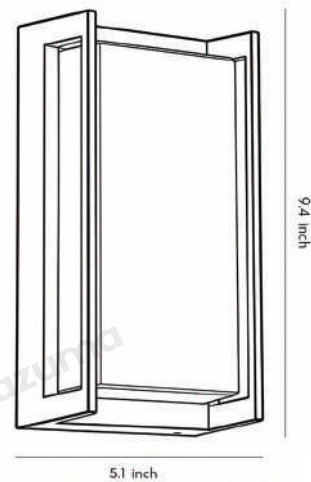

Product Name Outdoor Lights Wall Modern Geometric Black Metal Light

Style Modern

Specification Hardwired

This outdoor wall light has a minimalist geometric design, aluminum body and PC shade.

It uses 12W integrated LED, with warm or white light that is bright and glare-free.

IP65 waterproof, it fits villas, terraces and balconies in modern outdoor styles.

· Basic Product Information

Product Model	LI001197-01B/ 02B
Product Type	Outdoor Wall Sconces
Power Type	Hardwired
Product Color	Black

· Product Details

Material	Aluminum Alloy
----------	----------------

· Core Specifications

Length	9.4 inches
Width	5.1 inches
Depth	3.2 inches

Voltage	DC110- 220V
Light Source Type	LED Integrated
Light Source Included	Yes
Color Temperature	3000- 6000K
Dimmable	No
IP Rating	IP65