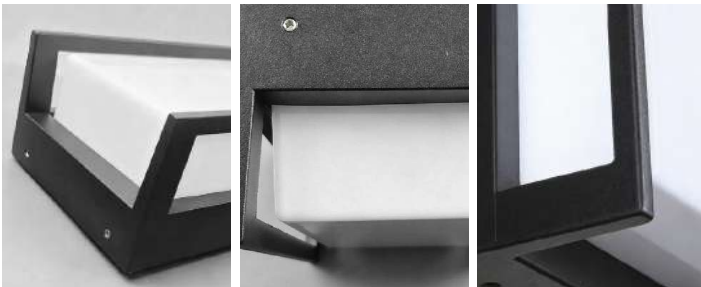

Product Name Outdoor Lights Wall Modern Geometric Black Metal Light

Style Modern

Specification Hardwired

This outdoor wall light has a minimalist geometric design, aluminum body and PC shade.

It uses 12W integrated LED, with warm or white light that is bright and glare-free.

IP65 waterproof, it fits villas, terraces and balconies in modern outdoor styles.

· Basic Product Information

Product Model	LI001197-01B/ 02B
Product Type	Outdoor Wall Sconces
Power Type	Hardwired
Product Color	Black

· Product Details

Material	Aluminum Alloy
----------	----------------

· Core Specifications

Length	9.4 inches
Width	5.1 inches
Depth	3.2 inches

Voltage	DC110- 220V
Light Source Type	LED Integrated
Light Source Included	Yes
Color Temperature	3000- 6000K
Dimmable	No
IP Rating	IP65