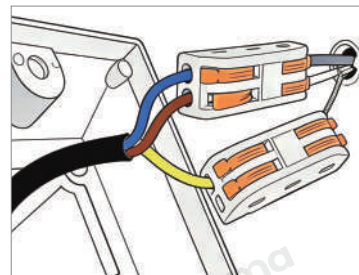

Product Name Outdoor Lights Wall Modern Geometric Black Metal Light

Style Modern

Specification Hardwired

This outdoor wall light has a minimalist geometric design, aluminum body and PC shade.

It uses 12W integrated LED, with warm or white light that is bright and glare-free.

· Product Details

Material	Aluminum Alloy
----------	----------------

· Core Specifications

Length	9.4 inches
Width	5.1 inches
Depth	3.2 inches

Voltage	DC110- 220V
Light Source Type	LED Integrated
Light Source Included	Yes
Color Temperature	3000- 6000K
Dimmable	No
IP Rating	IP65

Hardwired

Blue: Neutral wire
Brown: Live wire
Yellow: Ground wire

· Core Performance Indicators

Installation Method

Wall Mount - Easy installation: Fix the base on the wall, wire then install the lamp body.