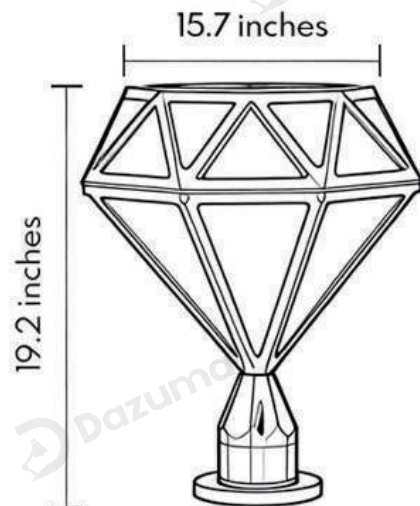

· Product Details

Material	Aluminum
----------	----------

· Core Specifications

Length	12.2 inches
Width	8.6 inches
Depth	8.6 inches

· Basic Product Information

Product Model	L1001198-03B
Product Type	Pillar Lights
Power Type	Hardwired
Product Color	Black

· Product Details

Material	Aluminum
----------	----------

· Core Specifications

Length	14.5 inches
Width	11.0 inches
Depth	11.0 inches

· Basic Product Information

Product Model	L1001198-04B
Product Type	Pillar Lights
Power Type	Hardwired
Product Color	Black

· Product Details

Material	Aluminum
----------	----------

· Core Specifications

Length	17.3 inches
Width	13.3 inches
Depth	13.3 inches

· Basic Product Information

Product Model	LI001198-05B
Product Type	Pillar Lights
Power Type	Hardwired
Product Color	Black

· Product Details

Material	Aluminum
----------	----------

· Core Specifications

Length	19.2 inches
Width	15.7 inches
Depth	15.7 inches

Voltage	DC85-265V
Light Source Type	LED Integrated
Light Source Included	Yes
Color Temperature	3000K
Dimmable	No
IP Rating	IP65