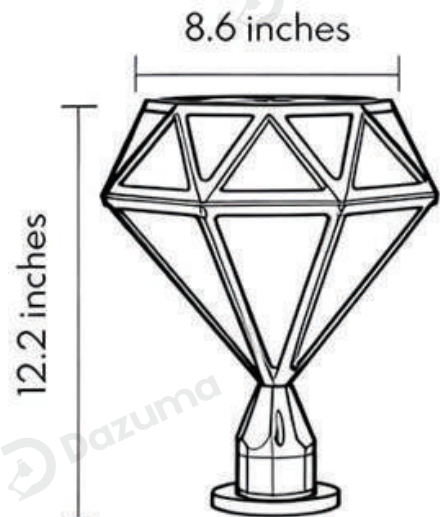

· Product Details

Material	Aluminum
----------	----------

· Core Specifications

Length	9.8 inches
Width	6.2 inches
Depth	6.2 inches

· Basic Product Information

Product Model	L1001198-02B
Product Type	Pillar Lights
Power Type	Hardwired
Product Color	Black

· Product Details

Material	Aluminum
----------	----------

· Core Specifications

Length	12.2 inches
Width	8.6 inches
Depth	8.6 inches

· Basic Product Information

Product Model	L1001198-03B
Product Type	Pillar Lights
Power Type	Hardwired
Product Color	Black

· Product Details

Material	Aluminum
----------	----------

· Core Specifications

Length	14.5 inches
Width	11.0 inches
Depth	11.0 inches

· Basic Product Information

Product Model	L1001198-04B
Product Type	Pillar Lights
Power Type	Hardwired
Product Color	Black

· Product Details

Material	Aluminum
----------	----------

· Core Specifications

Length	17.3 inches
Width	13.3 inches
Depth	13.3 inches

· Basic Product Information

Product Model	LI001198-05B
Product Type	Pillar Lights
Power Type	Hardwired
Product Color	Black