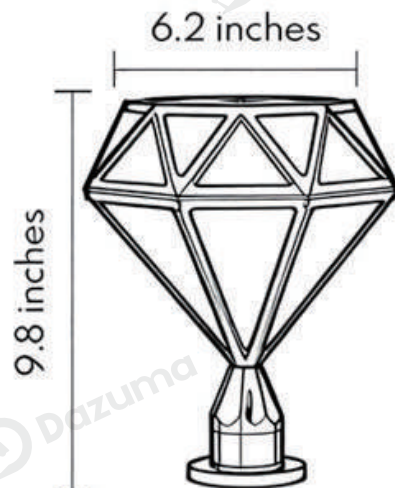

· Product Details

Material	Aluminum
----------	----------

· Core Specifications

Length	9.8 inches
Width	6.2 inches
Depth	6.2 inches

· Basic Product Information

Product Model	L1001198-02B
Product Type	Pillar Lights
Power Type	Hardwired
Product Color	Black

· Product Details

Material	Aluminum
----------	----------

· Core Specifications

Length	12.2 inches
Width	8.6 inches
Depth	8.6 inches

· Basic Product Information

Product Model	L1001198-03B
Product Type	Pillar Lights
Power Type	Hardwired
Product Color	Black

· Product Details

Material	Aluminum
----------	----------

· Core Specifications

Length	14.5 inches
Width	11.0 inches
Depth	11.0 inches

· Basic Product Information

Product Model	L1001198-04B
Product Type	Pillar Lights
Power Type	Hardwired
Product Color	Black

· Product Details

Material	Aluminum
----------	----------

· Core Specifications

Length	19.2 inches
Width	15.7 inches
Depth	15.7 inches

Voltage	DC85-265V
Light Source Type	LED Integrated
Light Source Included	Yes
Color Temperature	3000K
Dimmable	No
IP Rating	IP65