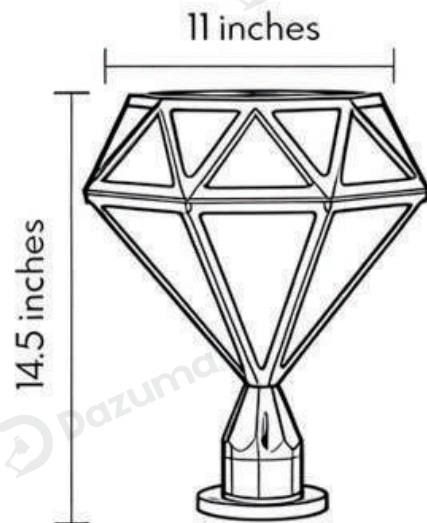

· Product Details

Material	Aluminum
----------	----------

· Core Specifications

Length	9.8 inches
Width	6.2 inches
Depth	6.2 inches

· Basic Product Information

Product Model	L1001198-02B
Product Type	Pillar Lights
Power Type	Hardwired
Product Color	Black

· Product Details

Material	Aluminum
----------	----------

· Core Specifications

Length	12.2 inches
Width	8.6 inches
Depth	8.6 inches

· Basic Product Information

Product Model	L1001198-03B
Product Type	Pillar Lights
Power Type	Hardwired
Product Color	Black

· Product Details

Material	Aluminum
----------	----------

· Core Specifications

Length	14.5 inches
Width	11.0 inches
Depth	11.0 inches

· Basic Product Information

Product Model	L1001198-04B
Product Type	Pillar Lights
Power Type	Hardwired
Product Color	Black

· Product Details

Material	Aluminum
----------	----------

· Core Specifications

Length	17.3 inches
Width	13.3 inches
Depth	13.3 inches

· Basic Product Information

Product Model	LI001198-05B
Product Type	Pillar Lights
Power Type	Hardwired
Product Color	Black