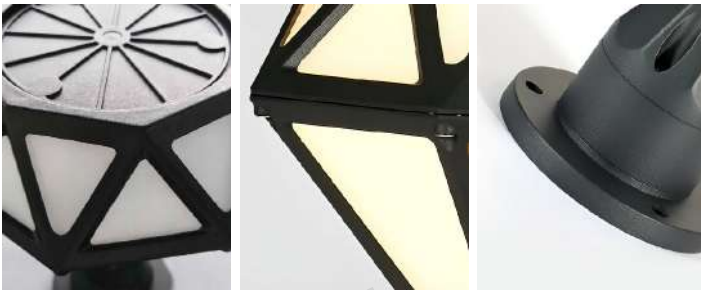

Product Name	Modern Outdoor Pillar Lights Diamond-Shaped LED Light
Style	Modern
Specification	Hardwired

This modern outdoor pillar light has diamond-cut facets, die-cast aluminum body and PC shade.

It comes in five sizes with 3000K warm white LED, bright, uniform and anti-glare.

IP65 waterproof, it suits fences and gate posts with geometric light and shadow.

· Basic Product Information

Product Model	LI001198-01B
Product Type	Pillar Lights
Power Type	Hardwired
Product Color	Black

· Product Details

Material	Aluminum
----------	----------

· Core Specifications

Length	14.5 inches
Width	11.0 inches
Depth	11.0 inches

· Basic Product Information

Product Model	L1001198-04B
Product Type	Pillar Lights
Power Type	Hardwired
Product Color	Black

· Product Details

Material	Aluminum
----------	----------

· Core Specifications

Length	17.3 inches
Width	13.3 inches
Depth	13.3 inches

· Basic Product Information

Product Model	LI001198-05B
Product Type	Pillar Lights
Power Type	Hardwired
Product Color	Black