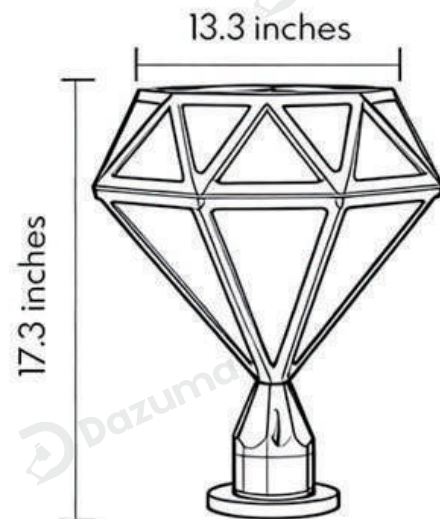

· Product Details

Material	Aluminum
----------	----------

· Core Specifications

Length	12.2 inches
Width	8.6 inches
Depth	8.6 inches

· Basic Product Information

Product Model	L1001198-03B
Product Type	Pillar Lights
Power Type	Hardwired
Product Color	Black

· Product Details

Material	Aluminum
----------	----------

· Core Specifications

Length	14.5 inches
Width	11.0 inches
Depth	11.0 inches

· Basic Product Information

Product Model	L1001198-04B
Product Type	Pillar Lights
Power Type	Hardwired
Product Color	Black

· Product Details

Material	Aluminum
----------	----------

· Core Specifications

Length	17.3 inches
Width	13.3 inches
Depth	13.3 inches

· Basic Product Information

Product Model	LI001198-05B
Product Type	Pillar Lights
Power Type	Hardwired
Product Color	Black

· Product Details

Material	Aluminum
----------	----------

· Core Specifications

Length	19.2 inches
Width	15.7 inches
Depth	15.7 inches

Voltage	DC85-265V
Light Source Type	LED Integrated
Light Source Included	Yes
Color Temperature	3000K
Dimmable	No
IP Rating	IP65