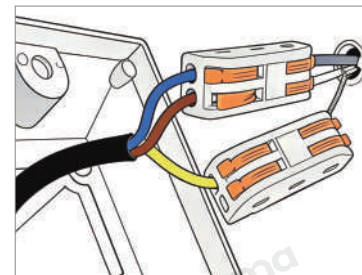

Hardwired

Blue: Neutral wire
Brown: Live wire
Yellow: Ground wire

Core Performance Indicators

Installation Method	Placed - Easy installation: Place on the ground directly, use when powered on.
Application Scenarios	Garden, Outdoor
Certifications	CE, ROHS, WEEE, CEC, DLC, IES
Color Temperature Adjustment	Warm White (3000K)
Product Accessories	Fixture ×1, Screw Pack ×1