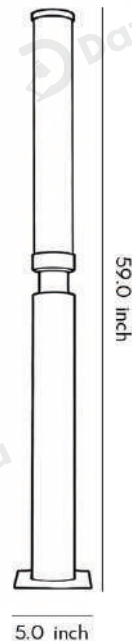

## · Core Specifications

Length	24.0 inches
Width	5.0 inches
Depth	5.0 inches

## · Core Specifications

Length	31.0 inches
Width	5.0 inches
Depth	5.0 inches

## · Core Specifications

Length	39.0 inches
Width	5.0 inches
Depth	5.0 inches

## · Core Specifications

Length	59.0 inches
Width	5.0 inches
Depth	5.0 inches