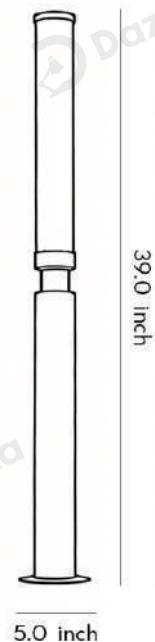

## · Core Specifications

Length	24.0 inches
Width	5.0 inches
Depth	5.0 inches

## · Core Specifications

Length	31.0 inches
Width	5.0 inches
Depth	5.0 inches

## · Core Specifications

Length	39.0 inches
Width	5.0 inches
Depth	5.0 inches

## · Core Specifications

Length	59.0 inches
Width	5.0 inches
Depth	5.0 inches