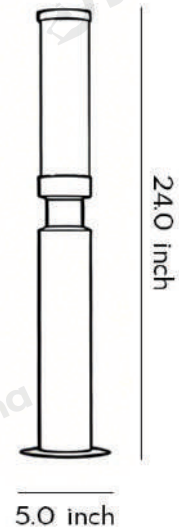

## · Core Specifications

Length	24.0 inches
Width	5.0 inches
Depth	5.0 inches

## · Core Specifications

Length	31.0 inches
Width	5.0 inches
Depth	5.0 inches

## · Core Specifications

Length	39.0 inches
Width	5.0 inches
Depth	5.0 inches

## · Core Specifications

Length	59.0 inches
Width	5.0 inches
Depth	5.0 inches