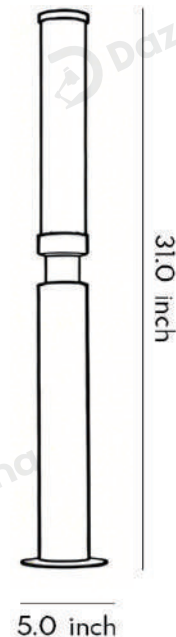

## · Core Specifications

Length	24.0 inches
Width	5.0 inches
Depth	5.0 inches

## · Core Specifications

Length	31.0 inches
Width	5.0 inches
Depth	5.0 inches

## · Core Specifications

Length	39.0 inches
Width	5.0 inches
Depth	5.0 inches

## · Core Specifications

Length	59.0 inches
Width	5.0 inches
Depth	5.0 inches