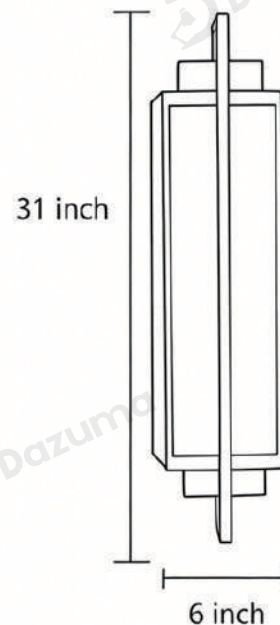

Material	Stainless Steel, Imitation Marble
----------	--------------------------------------

· Core Specifications

Length	31.0 inches
Width	6.0 inches
Depth	3.2 inches

· **Basic Product Information**

Product Model	L1001391-02B
Product Type	Linear Wall Lights
Power Type	Hardwired
Product Color	Black

· **Product Details**

Material	Stainless Steel, Imitation Marble
----------	--------------------------------------

· **Core Specifications**

Length	39.0 inches
Width	6.0 inches
Depth	3.2 inches

· Basic Product Information

· Core Specifications

Length	47.0 inches
Width	6.0 inches
Depth	3.2 inches

Voltage	AC100-265V
Light Source Type	LED Integrated
Light Source Included	Yes
Color Temperature	3000K
Dimmable	No
IP Rating	IP65