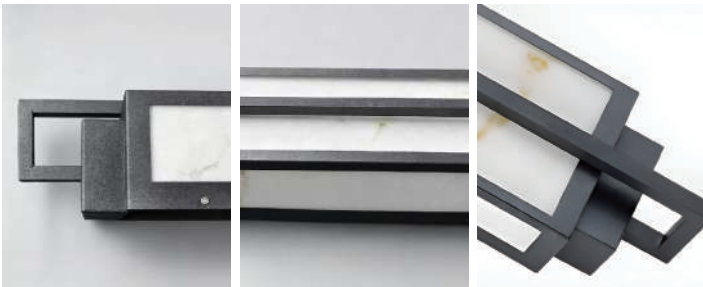

Product Name Outdoor Alabaster Wall Sconces
Modern Black Linear Light

Style Modern

Specification Hardwired

This outdoor alabaster wall sconce has stainless steel body and faux marble finish.

It comes in 3 heights with 3000K warm white LED, bright and even.

IP65 waterproof, ideal for villas, patios and modern outdoor spaces.

· Basic Product Information

Product Model	LI001391-01B
Product Type	Linear Wall Lights
Power Type	Hardwired
Product Color	Black

· Product Details

Material	Stainless Steel, Imitation Marble
----------	--------------------------------------

· Core Specifications

Length	31.0 inches
Width	6.0 inches
Depth	3.2 inches

· **Basic Product Information**

Product Model	L1001391-02B
Product Type	Linear Wall Lights
Power Type	Hardwired
Product Color	Black

· **Product Details**

Material	Stainless Steel, Imitation Marble
----------	--------------------------------------

· **Core Specifications**

Length	39.0 inches
Width	6.0 inches
Depth	3.2 inches

· Basic Product Information