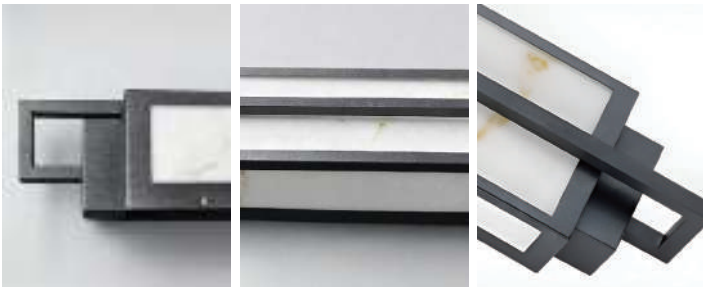

Product Name Outdoor Alabaster Wall Sconces
Modern Black Linear Light

Style Modern

Specification Hardwired

This outdoor alabaster wall sconce has stainless steel body and faux marble finish.

It comes in 3 heights with 3000K warm white LED, bright and even.

Material	Stainless Steel, Imitation Marble
----------	--------------------------------------

· Core Specifications

Length	31.0 inches
Width	6.0 inches
Depth	3.2 inches

· **Basic Product Information**

Product Model	L1001391-02B
Product Type	Linear Wall Lights
Power Type	Hardwired
Product Color	Black

· **Product Details**

Material	Stainless Steel, Imitation Marble
----------	--------------------------------------

· **Core Specifications**

Length	39.0 inches
Width	6.0 inches
Depth	3.2 inches

· Basic Product Information

Product Model	L1001391-03B
Product Type	Linear Wall Lights
Power Type	Hardwired
Product Color	Black

· Product Details

Material	Stainless Steel, Imitation Marble
----------	--------------------------------------