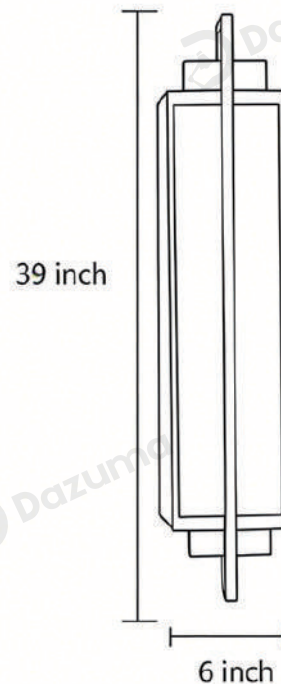

Material	Stainless Steel, Imitation Marble
----------	--------------------------------------

· Core Specifications

Length	31.0 inches
Width	6.0 inches
Depth	3.2 inches

· **Basic Product Information**

Product Model	L1001391-02B
Product Type	Linear Wall Lights
Power Type	Hardwired
Product Color	Black

· **Product Details**

Material	Stainless Steel, Imitation Marble
----------	--------------------------------------

· **Core Specifications**

Length	39.0 inches
Width	6.0 inches
Depth	3.2 inches

· Basic Product Information

· Core Specifications

Length	47.0 inches
Width	6.0 inches
Depth	3.2 inches

Voltage	AC100-265V
Light Source Type	LED Integrated
Light Source Included	Yes
Color Temperature	3000K
Dimmable	No
IP Rating	IP65