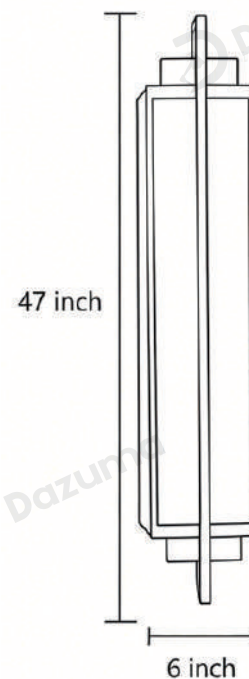

Material	Stainless Steel, Imitation Marble
----------	--------------------------------------

· Core Specifications

Length	31.0 inches
Width	6.0 inches
Depth	3.2 inches

· **Basic Product Information**

Product Model	L1001391-02B
Product Type	Linear Wall Lights
Power Type	Hardwired
Product Color	Black

· **Product Details**

Material	Stainless Steel, Imitation Marble
----------	--------------------------------------

· **Core Specifications**

Length	39.0 inches
Width	6.0 inches
Depth	3.2 inches

· Basic Product Information

Product Model	L1001391-03B
Product Type	Linear Wall Lights
Power Type	Hardwired
Product Color	Black

· Product Details

Material	Stainless Steel, Imitation Marble
----------	--------------------------------------

· Core Specifications

Length	47.0 inches
Width	6.0 inches
Depth	3.2 inches

Voltage	AC100-265V
Light Source Type	LED Integrated
Light Source Included	Yes
Color Temperature	3000K
Dimmable	No
IP Rating	IP65