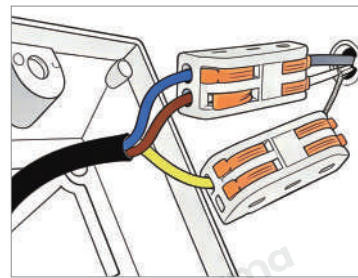

Hardwired

Blue: Neutral wire
Brown: Live wire
Yellow: Ground wire

Core Performance Indicators

Installation Method

Wall Mount - Easy installation: Fix the base on the wall, wire then install the lamp body.