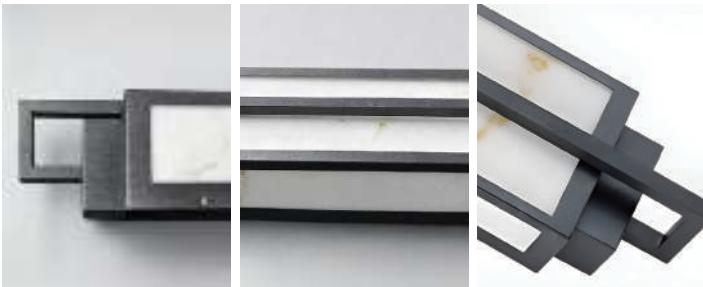

Product Name Outdoor Alabaster Wall Sconces
Modern Black Linear Light

Style Modern

Specification Hardwired

This outdoor alabaster wall sconce has stainless steel body and faux marble finish.

It comes in 3 heights with 3000K warm white LED, bright and even.

IP65 waterproof, ideal for villas, patios and modern outdoor spaces.

· Basic Product Information

Product Model	LI001391-01B
Product Type	Linear Wall Lights
Power Type	Hardwired
Product Color	Black

· Product Details

Material	Stainless Steel, Imitation Marble
----------	--------------------------------------

· Core Specifications

Length	31.0 inches
Width	6.0 inches
Depth	3.2 inches

· **Basic Product Information**

Product Model	L1001391-02B
Product Type	Linear Wall Lights
Power Type	Hardwired
Product Color	Black

· **Product Details**

Material	Stainless Steel, Imitation Marble
----------	--------------------------------------

· **Core Specifications**

Length	39.0 inches
Width	6.0 inches
Depth	3.2 inches

· Basic Product Information