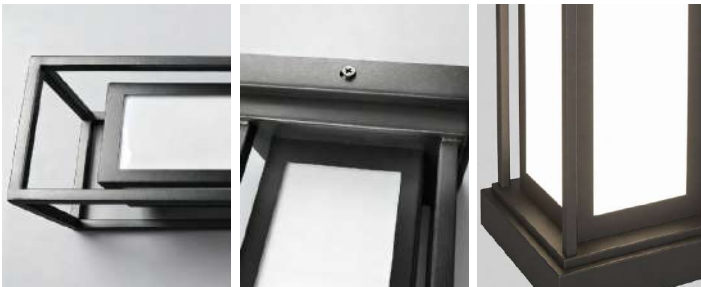

Product Name	Outdoor Lawn Lights LED Waterproof Landscape Light
Style	Modern
Specification	Hardwired

This outdoor lawn light has a rectangular stainless steel frame and acrylic shade.

It comes in four sizes with neutral or warm white LED lighting.

IP65 waterproof, it lights paths and lawns with classic-modern atmosphere.

· Basic Product Information

Product Model	LI001408-01B/ 02B
Product Type	Bollard Lights
Power Type	Hardwired
Product Color	Black

· Product Details

Material	Stainless Steel
----------	-----------------

· Core Specifications

Length	23.6 inches
Width	7.1 inches
Depth	7.1 inches

· Basic Product Information

Product Model	L1001408-05B/ 06B
Product Type	Bollard Lights
Power Type	Hardwired
Product Color	Black

· Product Details

Material	Stainless Steel
----------	-----------------

· Core Specifications

Length	31.5 inches
Width	7.1 inches
Depth	7.1 inches

· Basic Product Information

Product Model	L1001408-07B/ 08B
Product Type	Bollard Lights
Power Type	Hardwired
Product Color	Black