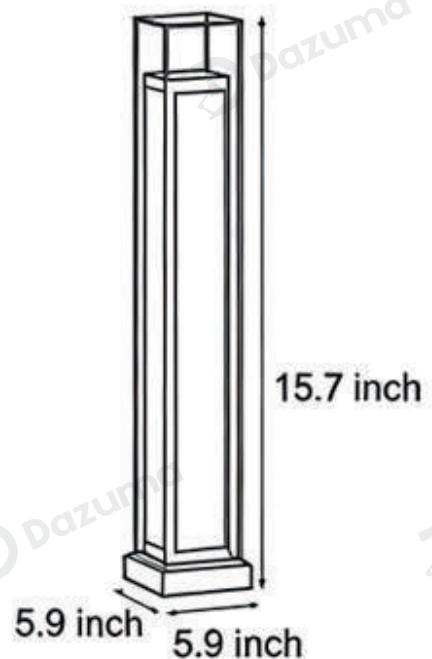

· Product Details

Material	Stainless Steel
----------	-----------------

· Core Specifications

Length	15.7 inches
Width	5.9 inches
Depth	5.9 inches

· Basic Product Information

Product Model	LI001408-03B/ 04B
Product Type	Bollard Lights
Power Type	Hardwired
Product Color	Black

· Product Details

Material	Stainless Steel
----------	-----------------

· Core Specifications

Length	23.6 inches
Width	7.1 inches
Depth	7.1 inches

· Basic Product Information

Product Model	L1001408-05B/ 06B
Product Type	Bollard Lights
Power Type	Hardwired
Product Color	Black

· Product Details

Material	Stainless Steel
----------	-----------------

· Core Specifications

Length	31.5 inches
Width	7.1 inches
Depth	7.1 inches

· Basic Product Information

Product Model	L1001408-07B/ 08B
Product Type	Bollard Lights
Power Type	Hardwired
Product Color	Black

· Product Details

Material	Stainless Steel
----------	-----------------

· Core Specifications

Length	39.3 inches
Width	7.9 inches
Depth	7.9 inches

Voltage	AC110- 220V
Light Source Type	LED
Light Source Included	Yes
Color Temperature	3000- 6500K
Dimmable	No
IP Rating	IP65