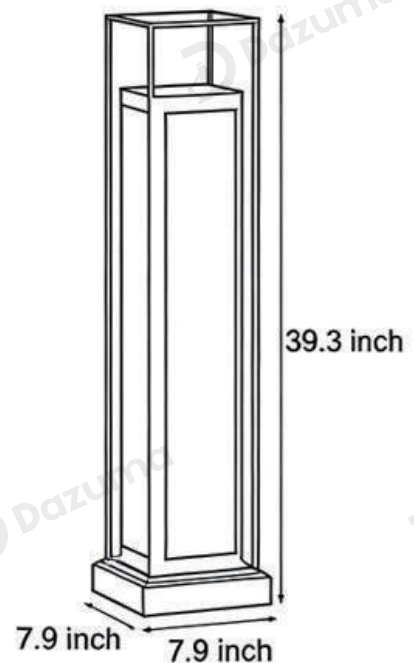

· Product Details

Material	Stainless Steel
----------	-----------------

· Core Specifications

Length	15.7 inches
Width	5.9 inches
Depth	5.9 inches

· Basic Product Information

Product Model	LI001408-03B/ 04B
Product Type	Bollard Lights
Power Type	Hardwired
Product Color	Black

· Product Details

Material	Stainless Steel
----------	-----------------

· Core Specifications

Length	23.6 inches
Width	7.1 inches
Depth	7.1 inches

· Basic Product Information

Product Model	L1001408-05B/ 06B
Product Type	Bollard Lights
Power Type	Hardwired
Product Color	Black

· Product Details

Material	Stainless Steel
----------	-----------------

· Core Specifications

Length	31.5 inches
Width	7.1 inches
Depth	7.1 inches

· Basic Product Information

Product Model	L1001408-07B/ 08B
Product Type	Bollard Lights
Power Type	Hardwired
Product Color	Black

· Product Details

Material	Stainless Steel
----------	-----------------

· Core Specifications

Length	39.3 inches
Width	7.9 inches
Depth	7.9 inches

Voltage	AC110- 220V
Light Source Type	LED
Light Source Included	Yes
Color Temperature	3000- 6500K
Dimmable	No
IP Rating	IP65