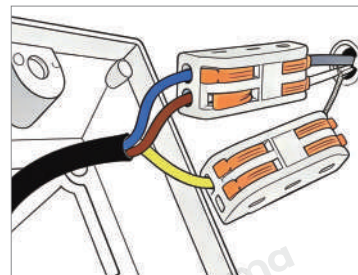

· Product Details

Material	Stainless Steel
----------	-----------------

· Core Specifications

Length	39.3 inches
Width	7.9 inches
Depth	7.9 inches

Voltage	AC110- 220V
Light Source Type	LED
Light Source Included	Yes
Color Temperature	3000- 6500K
Dimmable	No
IP Rating	IP65

Hardwired

Blue: Neutral wire
Brown: Live wire
Yellow: Ground wire

· Core Performance Indicators

Installation Method

Ground - Easy installation: Place on the ground directly, use when powered on.

Application Scenarios