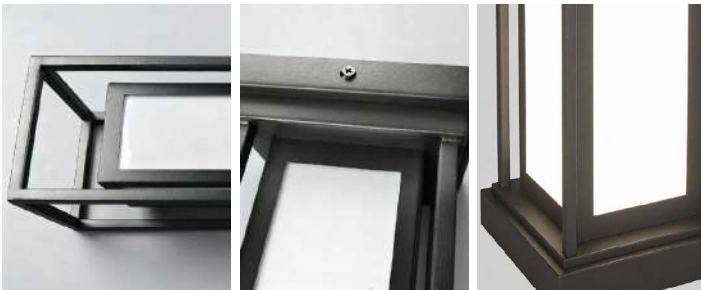

Product Name	Outdoor Lawn Lights LED Waterproof Landscape Light
Style	Modern
Specification	Hardwired

This outdoor lawn light has a rectangular stainless steel frame and acrylic shade.

It comes in four sizes with neutral or warm white LED lighting.

IP65 waterproof, it lights paths and lawns with classic-modern atmosphere.

· Basic Product Information

Product Model	LI001408-01B/ 02B
Product Type	Bollard Lights
Power Type	Hardwired
Product Color	Black

· Product Details

Material	Stainless Steel
----------	-----------------

· Core Specifications

Length	15.7 inches
Width	5.9 inches
Depth	5.9 inches

· Basic Product Information

Product Model	LI001408-03B/ 04B
Product Type	Bollard Lights
Power Type	Hardwired
Product Color	Black

· Product Details

Material	Stainless Steel
----------	-----------------

· Core Specifications

Length	23.6 inches
Width	7.1 inches
Depth	7.1 inches

· Basic Product Information

Product Model	L1001408-05B/ 06B
Product Type	Bollard Lights
Power Type	Hardwired
Product Color	Black