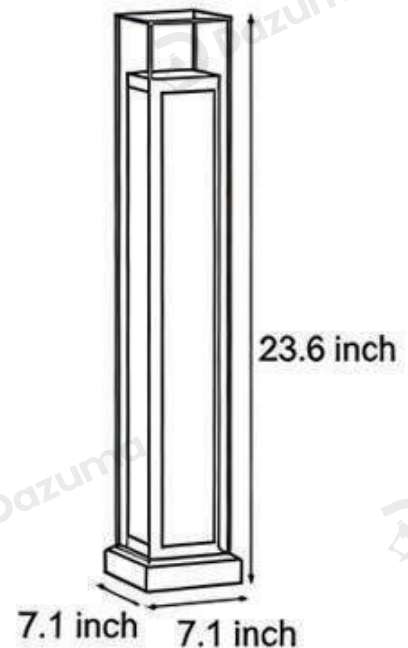

· Product Details

Material	Stainless Steel
----------	-----------------

· Core Specifications

Length	15.7 inches
Width	5.9 inches
Depth	5.9 inches

· Basic Product Information

Product Model	LI001408-03B/ 04B
Product Type	Bollard Lights
Power Type	Hardwired
Product Color	Black

· Product Details

Material	Stainless Steel
----------	-----------------

· Core Specifications

Length	23.6 inches
Width	7.1 inches
Depth	7.1 inches

· Basic Product Information

Product Model	L1001408-05B/ 06B
Product Type	Bollard Lights
Power Type	Hardwired
Product Color	Black

· Product Details

Material	Stainless Steel
----------	-----------------

· Core Specifications

Length	31.5 inches
Width	7.1 inches
Depth	7.1 inches

· Basic Product Information

Product Model	L1001408-07B/ 08B
Product Type	Bollard Lights
Power Type	Hardwired
Product Color	Black

· Product Details

Material	Stainless Steel
----------	-----------------

· Core Specifications

Length	39.3 inches
Width	7.9 inches
Depth	7.9 inches

Voltage	AC110- 220V
Light Source Type	LED
Light Source Included	Yes
Color Temperature	3000- 6500K
Dimmable	No
IP Rating	IP65