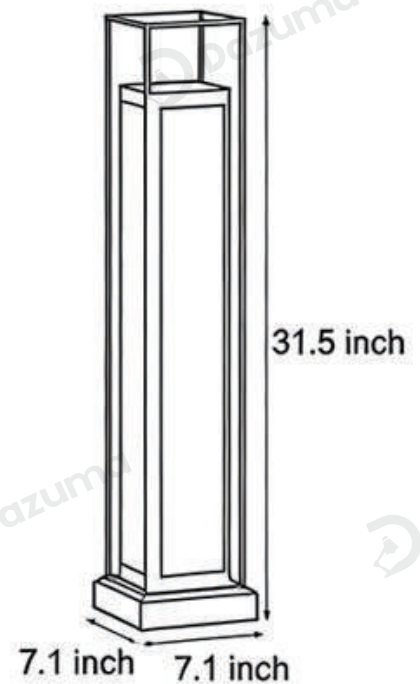

· Product Details

Material	Stainless Steel
----------	-----------------

· Core Specifications

Length	15.7 inches
Width	5.9 inches
Depth	5.9 inches

· Basic Product Information

Product Model	LI001408-03B/ 04B
Product Type	Bollard Lights
Power Type	Hardwired
Product Color	Black

· Product Details

Material	Stainless Steel
----------	-----------------

· Core Specifications

Length	23.6 inches
Width	7.1 inches
Depth	7.1 inches

· Basic Product Information

Product Model	L1001408-05B/ 06B
Product Type	Bollard Lights
Power Type	Hardwired
Product Color	Black

· Product Details

Material	Stainless Steel
----------	-----------------

· Core Specifications

Length	31.5 inches
Width	7.1 inches
Depth	7.1 inches

· Basic Product Information

Product Model	L1001408-07B/ 08B
Product Type	Bollard Lights
Power Type	Hardwired
Product Color	Black

· Product Details

Material	Stainless Steel
----------	-----------------

· Core Specifications

Length	39.3 inches
Width	7.9 inches
Depth	7.9 inches

Voltage	AC110- 220V
Light Source Type	LED
Light Source Included	Yes
Color Temperature	3000- 6500K
Dimmable	No
IP Rating	IP65