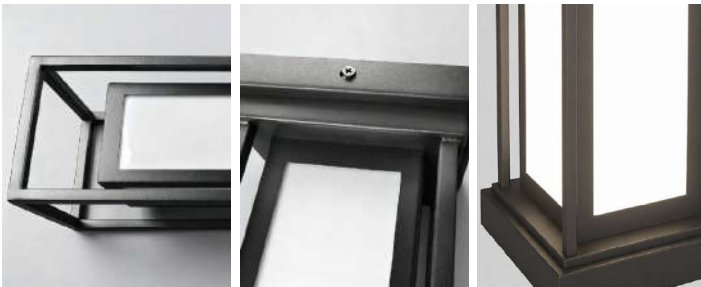

Product Name	Outdoor Lawn Lights LED Waterproof Landscape Light
Style	Modern
Specification	Hardwired

This outdoor lawn light has a rectangular stainless steel frame and acrylic shade.

It comes in four sizes with neutral or warm white LED lighting.

IP65 waterproof, it lights paths and lawns with classic-modern atmosphere.

· Basic Product Information

Product Model	LI001408-01B/ 02B
Product Type	Bollard Lights
Power Type	Hardwired
Product Color	Black

· Product Details

Material	Stainless Steel
----------	-----------------

· Core Specifications

Length	15.7 inches
Width	5.9 inches
Depth	5.9 inches

· Basic Product Information

Product Model	LI001408-03B/ 04B
Product Type	Bollard Lights
Power Type	Hardwired
Product Color	Black

· Product Details

Material	Stainless Steel
----------	-----------------

· Core Specifications

Length	23.6 inches
Width	7.1 inches
Depth	7.1 inches

· Basic Product Information

Product Model	L1001408-05B/ 06B
Product Type	Bollard Lights
Power Type	Hardwired
Product Color	Black