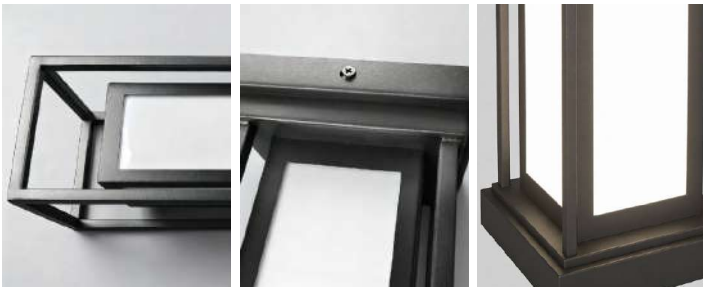

Product Name	Outdoor Lawn Lights LED Waterproof Landscape Light
Style	Modern
Specification	Hardwired

This outdoor lawn light has a rectangular stainless steel frame and acrylic shade.

It comes in four sizes with neutral or warm white LED lighting.

IP65 waterproof, it lights paths and lawns with classic-modern atmosphere.

· Basic Product Information

Product Model	LI001408-01B/ 02B
Product Type	Bollard Lights
Power Type	Hardwired
Product Color	Black

· Product Details

Material	Stainless Steel
----------	-----------------

· Core Specifications

Length	23.6 inches
Width	7.1 inches
Depth	7.1 inches

· Basic Product Information

Product Model	L1001408-05B/ 06B
Product Type	Bollard Lights
Power Type	Hardwired
Product Color	Black

· Product Details

Material	Stainless Steel
----------	-----------------

· Core Specifications

Length	31.5 inches
Width	7.1 inches
Depth	7.1 inches

· Basic Product Information

Product Model	L1001408-07B/ 08B
Product Type	Bollard Lights
Power Type	Hardwired
Product Color	Black