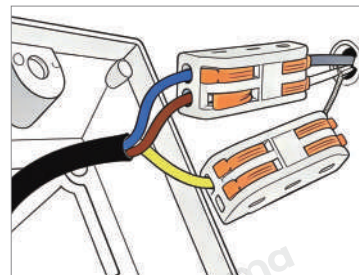

Blue: Neutral wire
Brown: Live wire
Yellow: Ground wire