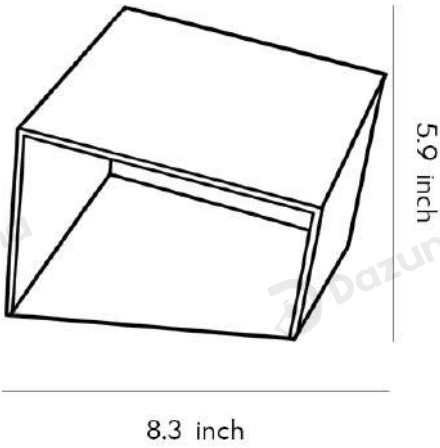

Two sizes, solar or hardwired power, 3000K warm white LED for cozy bright lighting.

IP54 rated, it fits gardens, trails and landscapes with art and function combined.

· Basic Product Information

Product Model	LI001410-01B/02B
Product Type	Bollard Lights
Power Type	Solar Powered
Product Color	Black

· Product Details

Material	Stainless Steel, Glass
----------	------------------------

• Core Specifications

Length	5.9 inches
Width	8.3 inches
Depth	8.2 inches

Length	8.7 inches
Width	12.2 inches
Depth	12.2 inches