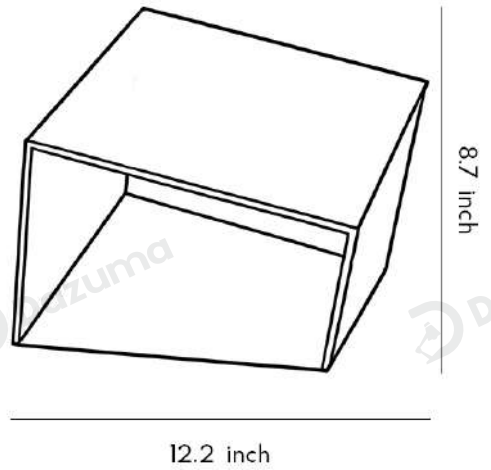

· Product Details

Material	Stainless Steel, Glass
----------	------------------------

• Core Specifications

Length	5.9 inches
Width	8.3 inches
Depth	8.2 inches

Length	8.7 inches
Width	12.2 inches
Depth	12.2 inches