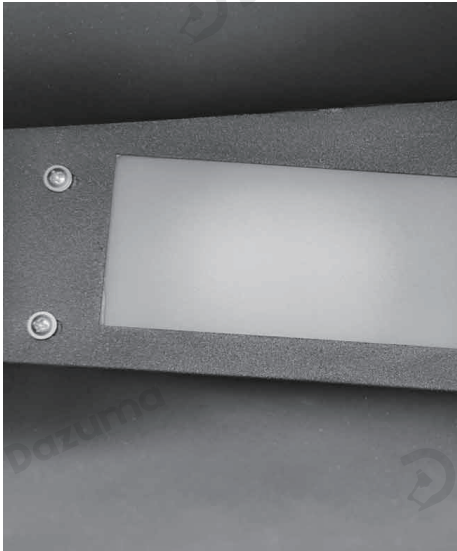

Product Name	Cube Path Light Ingenious Outdoor Landscape Light
Style	Nordic Style
Specification	Hardwired/ Solar Powered

This cube path light has a stainless steel frame and glass shade for modern geometric style.

Two sizes, solar or hardwired power, 3000K warm white LED for cozy bright lighting.

IP54 rated, it fits gardens, trails and landscapes with art and function combined.

· Basic Product Information

Product Model	LI001410-01B/02B
Product Type	Bollard Lights
Power Type	Solar Powered
Product Color	Black

· Product Details

Material	Stainless Steel, Glass
----------	------------------------

· Basic Product Information

Product Model	LI001410-03B/04B
Product Type	Bollard Lights
Power Type	Hardwired
Product Color	Black

· Product Details

Material	Stainless Steel, Glass
----------	------------------------

• Core Specifications

Length	5.9 inches
Width	8.3 inches
Depth	8.2 inches

Length	8.7 inches
Width	12.2 inches
Depth	12.2 inches