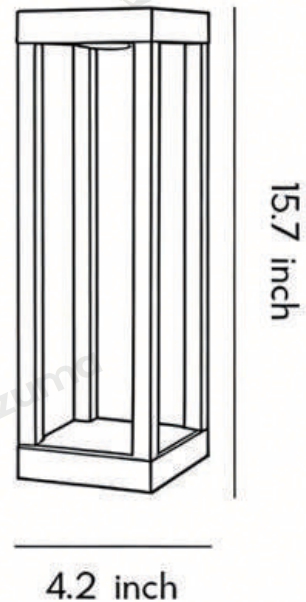

Material	Die-cast Aluminum
----------	-------------------

· Core Specifications

Length	11.8 inches
Width	4.2 inches
Depth	4.2 inches

· Basic Product Information

Product Model	LI001416-02B
Product Type	Bollard Lights
Power Type	Hardwired
Product Color	Black

· Product Details

Material	Die-cast Aluminum
----------	-------------------

· Core Specifications

Length	15.7 inches
Width	4.2 inches
Depth	4.2 inches

· Basic Product Information

Product Model	LI001416-03B
Product Type	Bollard Lights
Power Type	Hardwired
Product Color	Black

· Product Details

Material	Die-cast Aluminum
----------	-------------------

· Core Specifications

Length	23.0 inches
Width	4.2 inches
Depth	4.2 inches

· Basic Product Information

Product Model	L1001416-04B
Product Type	Bollard Lights
Power Type	Hardwired
Product Color	Black

· Product Details

Material	Die-cast Aluminum
----------	-------------------

· Core Specifications

Length	31.0 inches
Width	4.2 inches
Depth	4.2 inches

Voltage AC100-265V

Light Source Type LED

Light Source Included Yes