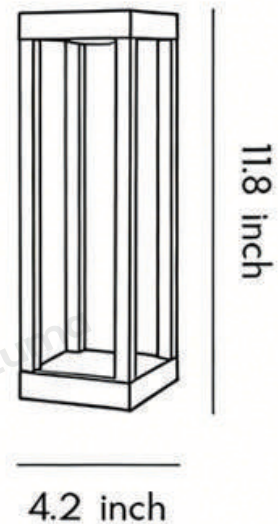

Material	Die-cast Aluminum
----------	-------------------

· Core Specifications

Length	11.8 inches
Width	4.2 inches
Depth	4.2 inches

· Basic Product Information

Product Model	LI001416-02B
Product Type	Bollard Lights
Power Type	Hardwired
Product Color	Black

· Product Details

Material	Die-cast Aluminum
----------	-------------------

· Core Specifications

Length	15.7 inches
Width	4.2 inches
Depth	4.2 inches

· Basic Product Information

Product Model	LI001416-03B
Product Type	Bollard Lights
Power Type	Hardwired
Product Color	Black

· Product Details

Material	Die-cast Aluminum
----------	-------------------

· Core Specifications

Length	23.0 inches
Width	4.2 inches
Depth	4.2 inches

· Basic Product Information

Product Model	L1001416-04B
Product Type	Bollard Lights
Power Type	Hardwired
Product Color	Black

· Product Details

Material	Die-cast Aluminum
----------	-------------------

· Core Specifications

Length	31.0 inches
Width	4.2 inches
Depth	4.2 inches

Voltage AC100-265V

Light Source Type LED

Light Source Included Yes