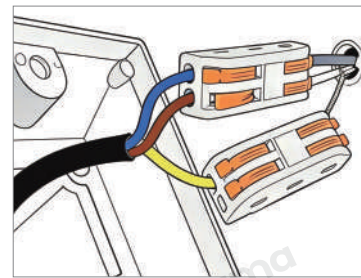

Voltage AC100-265V

Light Source Type LED

Light Source Included Yes

Color Temperature 3000K

Dimmable No

IP Rating IP54

Hardwired

Blue: Neutral wire

Brown: Live wire

Yellow: Ground wire