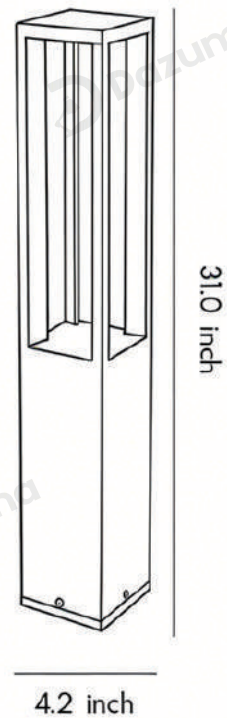

Material	Die-cast Aluminum
----------	-------------------

· Core Specifications

Length	11.8 inches
Width	4.2 inches
Depth	4.2 inches

· Basic Product Information

Product Model	LI001416-02B
Product Type	Bollard Lights
Power Type	Hardwired
Product Color	Black

· Product Details

Material	Die-cast Aluminum
----------	-------------------

· Core Specifications

Length	15.7 inches
Width	4.2 inches
Depth	4.2 inches

· Basic Product Information

Product Model	LI001416-03B
Product Type	Bollard Lights
Power Type	Hardwired
Product Color	Black

· Product Details

Material	Die-cast Aluminum
----------	-------------------

· Core Specifications

Length	23.0 inches
Width	4.2 inches
Depth	4.2 inches

· Basic Product Information

Product Model	L1001416-04B
Product Type	Bollard Lights
Power Type	Hardwired
Product Color	Black

· Product Details

Material	Die-cast Aluminum
----------	-------------------

· Core Specifications

Length	31.0 inches
Width	4.2 inches
Depth	4.2 inches

Voltage AC100-265V

Light Source Type LED

Light Source Included Yes