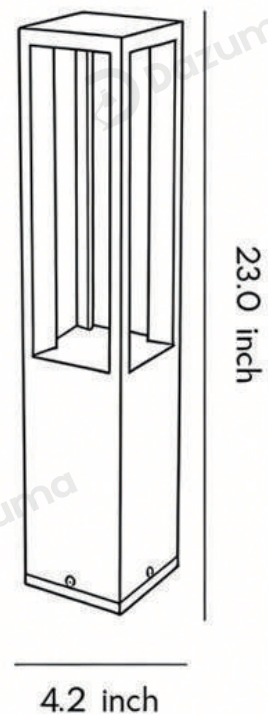

Material	Die-cast Aluminum
----------	-------------------

· Core Specifications

Length	11.8 inches
Width	4.2 inches
Depth	4.2 inches

· Basic Product Information

Product Model	LI001416-02B
Product Type	Bollard Lights
Power Type	Hardwired
Product Color	Black

· Product Details

Material	Die-cast Aluminum
----------	-------------------

· Core Specifications

Length	15.7 inches
Width	4.2 inches
Depth	4.2 inches

· Basic Product Information

Product Model	LI001416-03B
Product Type	Bollard Lights
Power Type	Hardwired
Product Color	Black

· Product Details

Material	Die-cast Aluminum
----------	-------------------

· Core Specifications

Length	23.0 inches
Width	4.2 inches
Depth	4.2 inches

· Basic Product Information

Product Model	L1001416-04B
Product Type	Bollard Lights
Power Type	Hardwired
Product Color	Black

· Product Details

Material	Die-cast Aluminum
----------	-------------------

· Core Specifications

Length	31.0 inches
Width	4.2 inches
Depth	4.2 inches

Voltage AC100-265V

Light Source Type LED

Light Source Included Yes