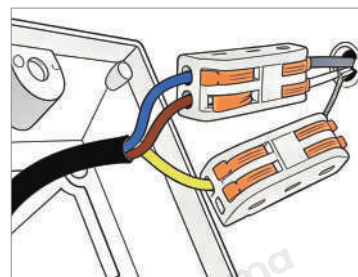

Product Name	Dual Light Wall Sconce LED Linear Light with Spotlight
Style	Simple
Specification	Hardwired

This dual light wall sconce has a linear body and an adjustable reading spotlight.

Main light offers even illumination while spotlight targets reading or accent areas.

· Product Details

Material	Iron, Aluminum, PC
----------	--------------------

· Core Specifications

Length	31.5 inches
Width	8.3 inches
Depth	4.7 inches

Voltage	AC110- 220V
Light Source Type	LED Integrated
Light Source Included	Yes
Color Temperature	3000- 6000K
Dimmable	No

Hardwired

Blue: Neutral wire
 Brown: Live wire
 Yellow: Ground wire

· Core Performance Indicators

Installation Method	Wall Mount - Easy installation: Fix the base on the wall, wire then install the lamp body.
Application Scenarios	Indoor
Certifications	CE, ROHS, WEEE, CEC, DLC, IES
Color Temperature Adjustment	Warm White (3000K), White (6000K)
Product Accessories	Fixture ×1, Screw Pack ×1