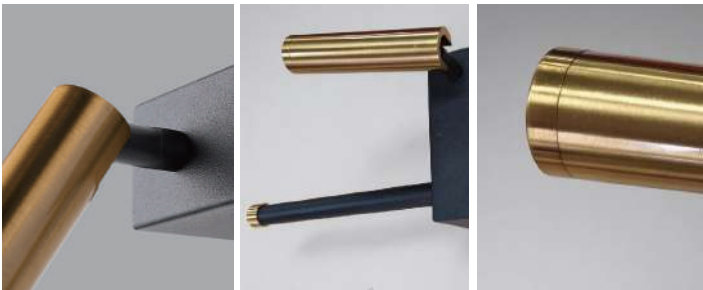

Product Name	Dual Light Wall Sconce LED Linear Light with Spotlight
Style	Simple
Specification	Hardwired

This dual light wall sconce has a linear body and an adjustable reading spotlight.

Main light offers even illumination while spotlight targets reading or accent areas.

19W LED with warm or white light fits dining, living, bedroom and hallway spaces.

· Basic Product Information

Product Model	LI001439-01B/ 02B
Product Type	Linear Wall Sconces
Power Type	Hardwired
Product Color	Black

· Product Details

Material	Iron, Aluminum, PC
----------	--------------------

· Core Specifications

Length	31.5 inches
Width	8.3 inches
Depth	4.7 inches

Voltage	AC110- 220V
Light Source Type	LED Integrated
Light Source Included	Yes
Color Temperature	3000- 6000K
Dimmable	No

Hardwired

Blue: Neutral wire
 Brown: Live wire
 Yellow: Ground wire

· Core Performance Indicators

Installation Method	Wall Mount - Easy installation: Fix the base on the wall, wire then install the lamp body.
Application Scenarios	Indoor
Certifications	CE, ROHS, WEEE, CEC, DLC, IES
Color Temperature Adjustment	Warm White (3000K), White (6000K)
Product Accessories	Fixture ×1, Screw Pack ×1