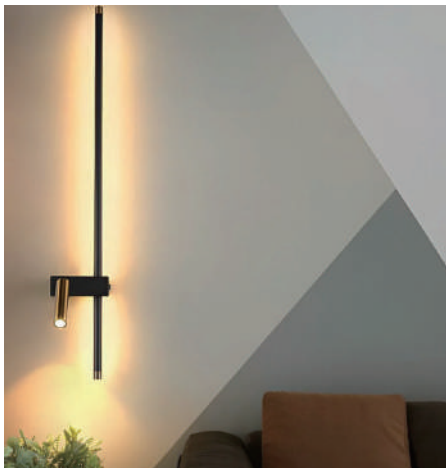

Product Name	Dual Light Wall Sconce LED Linear Light with Spotlight
Style	Simple
Specification	Hardwired

This dual light wall sconce has a linear body and an adjustable reading spotlight.

Main light offers even illumination while spotlight targets reading or accent areas.

19W LED with warm or white light fits dining, living, bedroom and hallway spaces.

· Basic Product Information

Product Model	LI001439-01B/ 02B
Product Type	Linear Wall Sconces
Power Type	Hardwired
Product Color	Black

· Product Details

Material	Iron, Aluminum, PC
----------	--------------------

· Core Specifications

Length	31.5 inches
Width	8.3 inches
Depth	4.7 inches

Voltage	AC110- 220V
Light Source Type	LED Integrated
Light Source Included	Yes
Color Temperature	3000- 6000K
Dimmable	No