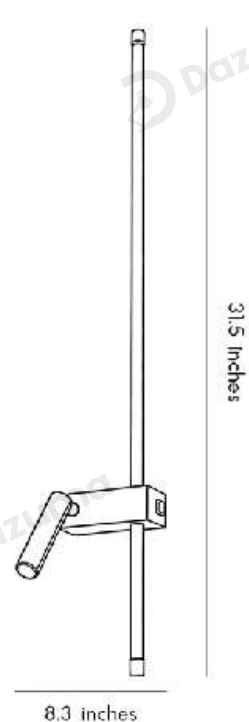

Product Name	Dual Light Wall Sconce LED Linear Light with Spotlight
Style	Simple
Specification	Hardwired

This dual light wall sconce has a linear body and an adjustable reading spotlight.

Main light offers even illumination while spotlight targets reading or accent areas.

19W LED with warm or white light fits dining, living, bedroom and hallway spaces.

· Basic Product Information

Product Model	LI001439-01B/ 02B
Product Type	Linear Wall Sconces
Power Type	Hardwired
Product Color	Black

· Product Details

Material	Iron, Aluminum, PC
----------	--------------------

· Core Specifications

Length	31.5 inches
Width	8.3 inches
Depth	4.7 inches

Voltage	AC110- 220V
Light Source Type	LED Integrated
Light Source Included	Yes
Color Temperature	3000- 6000K
Dimmable	No

Hardwired

Blue: Neutral wire
 Brown: Live wire
 Yellow: Ground wire

· Core Performance Indicators

Installation Method	Wall Mount - Easy installation: Fix the base on the wall, wire then install the lamp body.
Application Scenarios	Indoor
Certifications	CE, ROHS, WEEE, CEC, DLC, IES
Color Temperature Adjustment	Warm White (3000K), White (6000K)
Product Accessories	Fixture ×1, Screw Pack ×1